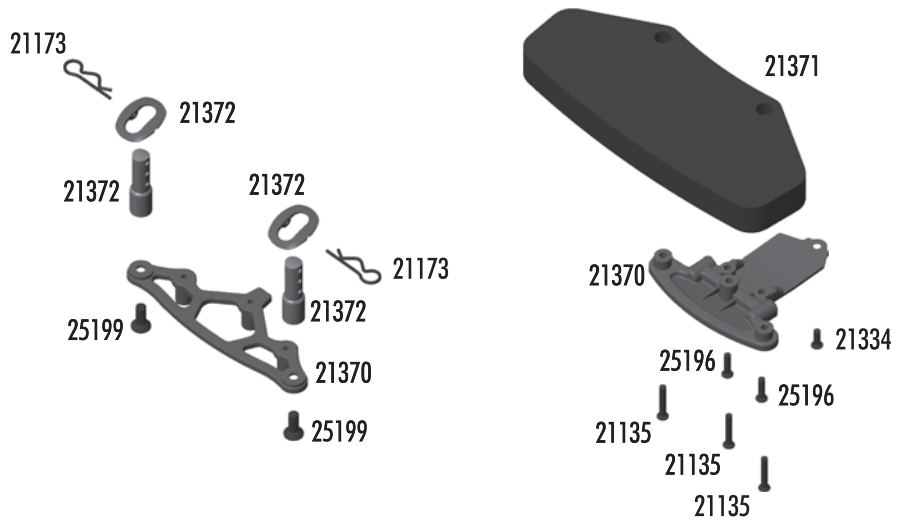

:: Lubes and Adhesives

1105	Green Slime Shock Lube	4cc
1596	FT Locking Compound	10ml
6588	Black Grease	4cc
6591	Diff Lube	4cc
6636	Silicone Grease	4cc
6727	Servo Tape Strips	2

:: Chassis

6338	Antenna tube and cap, 12"	1
21040	Servo Mount	1
21129	M3x5mm BHPS, (motor screws)	20
21134	M2.5x9 BHPS	20
21310	Chassis	1
21311	Center Top Plate	1
21321	Motor Mount Clamp	1
21327	Motor Mount	1
21334	M2x6mm FHPS	20

:: Front Bumper

21135	M2x12mm FHPS	20
21173	18T Body Clips	12
21334	M2x6mm FHPS	20
21370	RC18LM Arm Mounts / Brace	Set
21371	RC18LM Foam Bumper	1
21372	RC18LM Body Mounts, includes front and rear body mounts, 4 swivels, 8 body clips	Set
25196	M2x8mm FHPS	20
25199	M3x8mm FHPS	20

:: Front Arms

4118	.014 Springs	2
21015	Left or Right Caster Blocks	Pr.
21016	Steering Blocks	Pr.
21082	Ballstud Set, Two 8mm and nine 5mm	Set
21085	Hinge Pin Set	Set
21096	Stub Axle Pins & Spacers	Set
21105	Bearings, 4x8x3mm rubber sealed	2
21106	Bearings, 8x12x3.5mm rubber sealed	2
21130	M2x3mm BHPS	20
21131	M2.5x3mm BHPS	4
21282	18R / SC18 Front / Rear Arms	Pr.
21283	18R / SC18 Stub Axles	Pr.
21284	18R / SC18 Dogbones & Springs	Pr.
21345	SC18 Molded Tie Rod Links	Set
25215	M3 Locknut	20