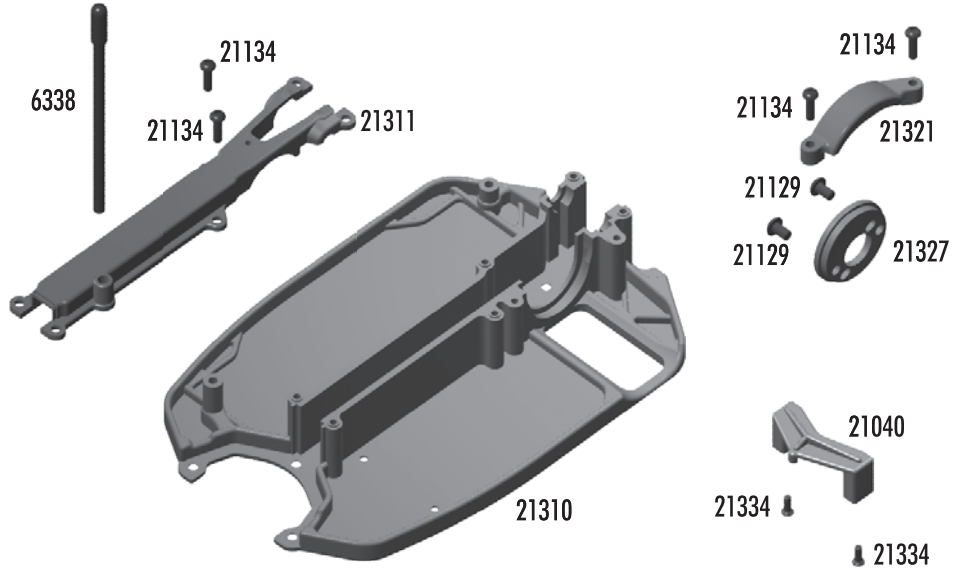

:: Body Install (cont.)

STEP 2

21173 x4
18T body clips

:: Shocks

21181	Shock Body, front, (fr & rr)	Pr.
21182	Shock Caps	4
21184	Shock Kit, front, (fr & rr)	Pr.
21189	Ballcaps, short	12
21191	Shock Accessories	Set
21192	Shock Rebuild Kit, rebuilds 4 shocks	Set
21197	Shock Spring, silver, 2.55 lb/in	Pr.
21198	Shock Spring, blue, 3.0 lb/in (Kit)	Pr.
21199	Shock Spring, gold, 3.45 lb/in (Kit)	Pr.

:: Lubes and Adhesives

1105	Green Slime Shock Lube	4cc
1596	FT Locking Compound	10ml
6588	Black Grease	4cc
6591	Diff Lube	4cc
6636	Silicone Grease	4cc
6727	Servo Tape Strips	2

:: Chassis

6338	Antenna tube and cap, 12"	1
21040	Servo Mount	1
21129	M3x5mm BHPS, (motor screws)	20
21134	M2.5x9 BHPS	20
21310	Chassis	1
21311	Center Top Plate	1
21321	Motor Mount Clamp	1
21327	Motor Mount	1
21334	M2x6mm FHPS	20