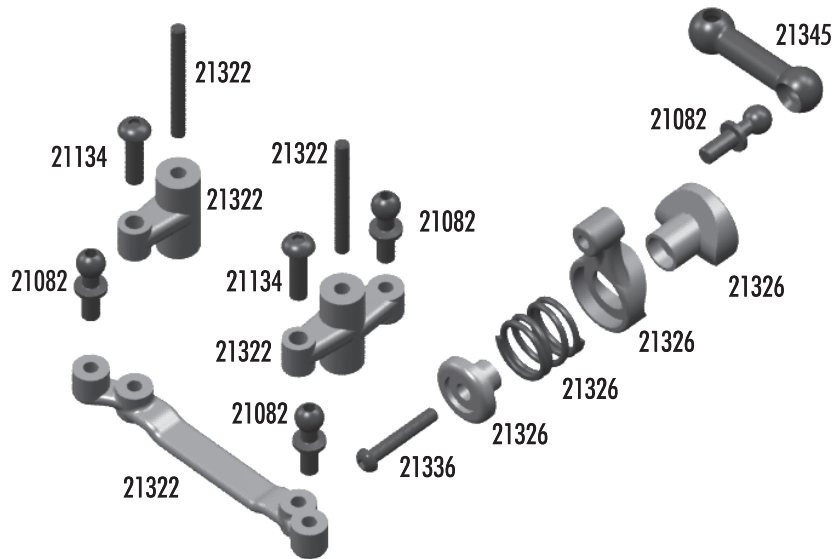

:: Front Bumper

21135	M2x12mm FHPS	20
21173	18T Body Clips	12
21334	M2x6mm FHPS	20
21370	RC18LM Arm Mounts / Brace	Set
21371	RC18LM Foam Bumper	1
21372	RC18LM Body Mounts, includes front and rear body mounts, 4 swivels, 8 body clips	Set
25196	M2x8mm FHPS	20
25199	M3x8mm FHPS	20

:: Front Arms

4118	.014 Springs	2
21015	Left or Right Caster Blocks	Pr.
21016	Steering Blocks	Pr.
21082	Ballstud Set, Two 8mm and nine 5mm	Set
21085	Hinge Pin Set	Set
21096	Stub Axle Pins & Spacers	Set
21105	Bearings, 4x8x3mm rubber sealed	2
21106	Bearings, 8x12x3.5mm rubber sealed	2
21130	M2x3mm BHPS	20
21131	M2.5x3mm BHPS	4
21282	18R / SC18 Front / Rear Arms	Pr.
21283	18R / SC18 Stub Axles	Pr.
21284	18R / SC18 Dogbones & Springs	Pr.
21345	SC18 Molded Tie Rod Links	Set
25215	M3 Locknut	20

:: FR / RR Shock Towers

21082	Ballstud Set, Two 8mm and Nine 5mm	Set
21132	M2x9mm BHPS	20
21173	18T Body Clips	12
21286	18R / SC18 FR/RR Shock Towers	Set
21372	RC18LM Body Mounts, includes 4 body posts, 4 swivels, 8 body clips	Set
25180	M3x8mm BHPS	20

:: Steering

21082	Ballstud Set, Two 8mm and Nine 5mm	Set
21134	M2.5x9mm BHPS	20
21322	Steering Rack / Bellcrank	Set
21326	Servo Saver / Horns	Set
21336	M2x12mm BHPS	20
21345	SC18 Molded Tie Rod Links	Set