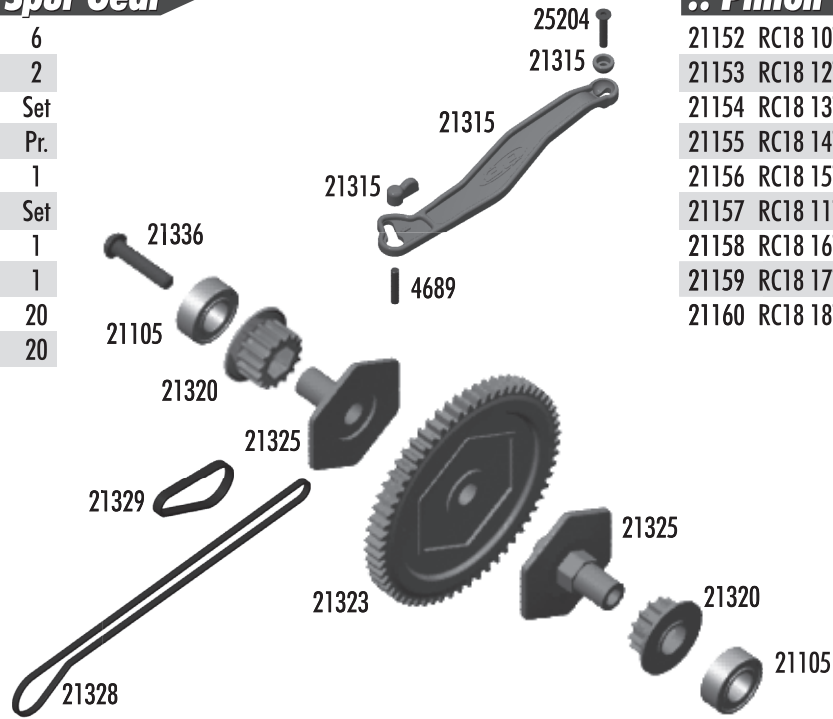

:: Front Gearbox

21082	Ballstud Set, Two 8mm and Nine 5mm	Set
21130	M2x3mm BHPS	20
21132	M2x9mm BHPS	20
21134	M2.5x9mm BHPS	20
21312	Front Gearbox	Set
21314	Belt Tensioner	Set
21333	M2.5x6mm FHPS	20
21334	M2x6mm FHPS	20
21337	Bearing 3x6x2.5mm	2

:: Rear Gearbox

21082	Ballstud Set, Two 8mm and Nine 5mm	Set
21130	M2x3mm BHPS	
21134	M2.5x9mm BHPS	
21313	Rear Gearbox	
21331	Spur Gear Cover	
21333	M2.5x6mm FHPS	

:: Rear Arms

4118	.014 Springs	2
21010	Rear Hubs	Pr.
21082	Ballstud Set, Two 8mm and Nine 5mm	Set
21085	Hinge Pin Set	Set
21096	Stub Axle Pins & Spacers	Set
21105	Bearings, 4x8x3mm	2
21106	Bearings, 8x12x3.5mm	2
21130	M2x3mm BHPS	20
21282	18R / SC18 Front / Rear Arms	Pr.
21283	18R / SC18 Stub Axles	Pr.
21284	18R / SC18 Dogbones & Springs	Pr.
21345	SC18 Molded Tie Rod Links	Set
25215	M3 Locknuts	20

:: Rear Bumper

21132	M2x9mm BHPS	20
21135	M2x12mm FHPS	20
21334	M2x6mm FHPS	20
21348	Rear Bumper / Brace / Skid Plate	Set

:: Battery Strap / Belts / Spur Gear

4689	M3x16mm Set Screw	6
21105	Bearings, 4x8x3mm rubber sealed	2
21315	Battery Strap	Set
21320	Spur Gear Pulley Set	Pr.
21323	Spur Gear (60T) Kit	1
21325	Spur Gear Hub	Set
21328	Front Belt	1
21329	Rear Belt	1
21336	M2x12mm BHPS	20
25204	M3x16mm FHPS	20

:: Pinion

21152	RC18 10T Pinion w/set screw	1
21153	RC18 12T Pinion w/set screw	1
21154	RC18 13T Pinion w/set screw - Kit	1
21155	RC18 14T Pinion w/set screw	1
21156	RC18 15T Pinion w/set screw	1
21157	RC18 11T Pinion w/set screw	1
21158	RC18 16T Pinion w/set screw	1
21159	RC18 17T Pinion w/set screw	1
21160	RC18 18T Pinion w/set screw	1