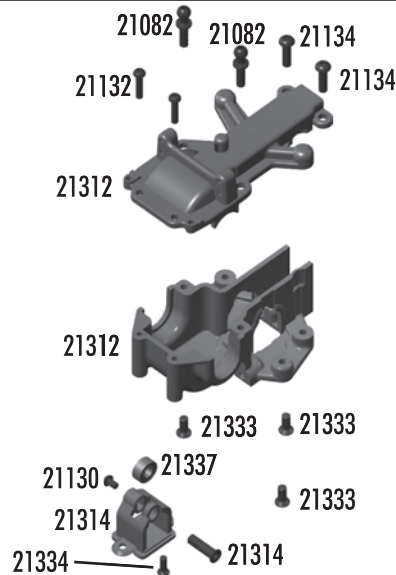

:: Front Arms

4118	.014 Springs	2
21015	Left or Right Caster Blocks	Pr.
21016	Steering Blocks	Pr.
21082	Ballstud Set, Two 8mm and nine 5mm	Set
21085	Hinge Pin Set	Set
21096	Stub Axle Pins & Spacers	Set
21105	Bearings, 4x8x3mm rubber sealed	2
21106	Bearings, 8x12x3.5mm rubber sealed	2
21130	M2x3mm BHPS	20
21131	M2.5x3mm BHPS	4
21282	18R / SC18 Front / Rear Arms	Pr.
21283	18R / SC18 Stub Axles	Pr.
21284	18R / SC18 Dogbones & Springs	Pr.
21345	SC18 Molded Tie Rod Links	Set
25215	M3 Locknut	20

:: FR / RR Shock Towers

21082	Ballstud Set, Two 8mm and Nine 5mm	Set
21132	M2x9mm BHPS	20
21173	18T Body Clips	12
21286	18R / SC18 FR/RR Shock Towers	Set
21372	RC18LM Body Mounts, includes 4 body posts, 4 swivels, 8 body clips	Set
25180	M3x8mm BHPS	20

:: Steering

21082	Ballstud Set, Two 8mm and Nine 5mm	Set
21134	M2.5x9mm BHPS	20
21322	Steering Rack / Bellcrank	Set
21326	Servo Saver / Horns	Set
21336	M2x12mm BHPS	20
21345	SC18 Molded Tie Rod Links	Set

:: Front Gearbox

21082	Ballstud Set, Two 8mm and Nine 5mm	Set
21130	M2x3mm BHPS	20
21132	M2x9mm BHPS	20
21134	M2.5x9mm BHPS	20
21312	Front Gearbox	Set
21314	Belt Tensioner	Set
21333	M2.5x6mm FHPS	20
21334	M2x6mm FHPS	20
21337	Bearing 3x6x2.5mm	2