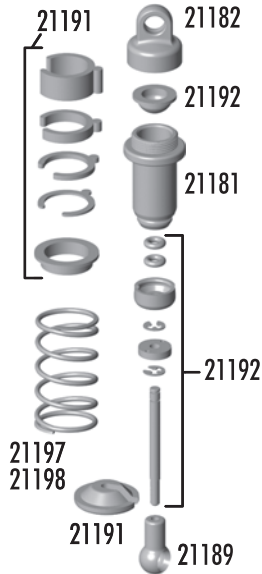

:: Body Install (cont.)

STEP 2

21173 x4
18T body clips

:: Shocks

21181	Shock Body, front, (fr & rr)	Pr.
21182	Shock Caps	4
21184	Shock Kit, front, (fr & rr)	Pr.
21189	Ballcaps, short	12
21191	Shock Accessories	Set
21192	Shock Rebuild Kit, rebuilds 4 shocks	Set
21197	Shock Spring, silver, 2.55 lb/in	Pr.
21198	Shock Spring, blue, 3.0 lb/in (Kit)	Pr.
21199	Shock Spring, gold, 3.45 lb/in (Kit)	Pr.

:: Shock Oil

5420	10 Weight Silicone Shock Oil	2oz.
5421	20 Weight Silicone Shock Oil	2oz.
5422	30 Weight Silicone Shock Oil	2oz.
5423	40 Weight Silicone Shock Oil	2oz.
5425	80 Weight Silicone Shock Oil	2oz.
5427	15 Weight Silicone Shock Oil	2oz.
5428	25 Weight Silicone Shock Oil	2oz.
5429	35 Weight Silicone Shock Oil	2oz.
5430	45 Weight Silicone Shock Oil	2oz.
5431	55 Weight Silicone Shock Oil	2oz.
5435	50 Weight Silicone Shock Oil	2oz.
5436	60 Weight Silicone Shock Oil	2oz.
5437	70 Weight Silicone Shock Oil	2oz.

:: Front Arms

4118	.014 Springs	2
21015	Left or Right Caster Blocks	Pr.
21016	Steering Blocks	Pr.
21082	Ballstud Set, Two 8mm and nine 5mm	Set
21085	Hinge Pin Set	Set
21096	Stub Axle Pins & Spacers	Set
21105	Bearings, 4x8x3mm rubber sealed	2
21106	Bearings, 8x12x3.5mm rubber sealed	2
21130	M2x3mm BHPS	20
21131	M2.5x3mm BHPS	4
21282	18R / SC18 Front / Rear Arms	Pr.
21283	18R / SC18 Stub Axles	Pr.
21284	18R / SC18 Dogbones & Springs	Pr.
21345	SC18 Molded Tie Rod Links	Set
25215	M3 Locknut	20

:: Rear Bumper

21132	M2x9mm BHPS	20
21135	M2x12mm FHPS	20
21334	M2x6mm FHPS	20
21348	Rear Bumper / Brace / Skid Plate	Set

:: Battery Strap / Belts / Spur Gear

4689	M3x16mm Set Screw	6
21105	Bearings, 4x8x3mm rubber sealed	2
21315	Battery Strap	Set
21320	Spur Gear Pulley Set	Pr.
21323	Spur Gear (60T) Kit	1
21325	Spur Gear Hub	Set
21328	Front Belt	1
21329	Rear Belt	1
21336	M2x12mm BHPS	20
25204	M3x16mm FHPS	20