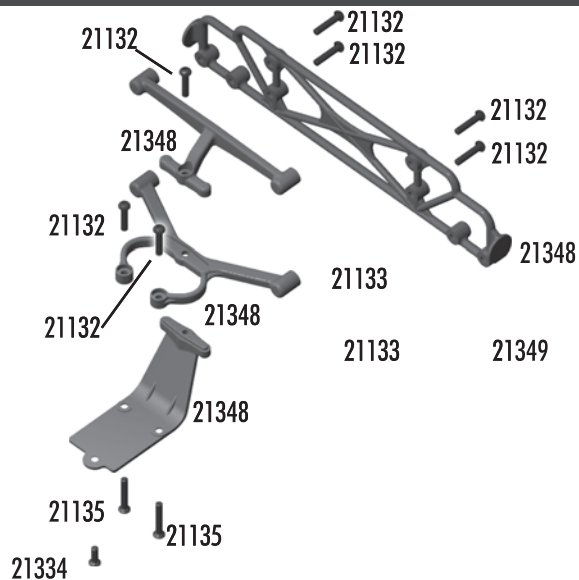

:: Front Gearbox

21082	Ballstud Set, Two 8mm and Nine 5mm	Set
21130	M2x3mm BHPS	20
21132	M2x9mm BHPS	20
21134	M2.5x9mm BHPS	20
21312	Front Gearbox	Set
21314	Belt Tensioner	Set
21333	M2.5x6mm FHPS	20
21334	M2x6mm FHPS	20
21337	Bearing 3x6x2.5mm	2

:: Rear Gearbox

21082	Ballstud Set, Two 8mm and Nine 5mm	Set
21130	M2x3mm BHPS	
21134	M2.5x9mm BHPS	
21313	Rear Gearbox	
21331	Spur Gear Cover	
21333	M2.5x6mm FHPS	

:: Rear Arms

4118	.014 Springs	2
21010	Rear Hubs	Pr.
21082	Ballstud Set, Two 8mm and Nine 5mm	Set
21085	Hinge Pin Set	Set
21096	Stub Axle Pins & Spacers	Set
21105	Bearings, 4x8x3mm	2
21106	Bearings, 8x12x3.5mm	2
21130	M2x3mm BHPS	20
21282	18R / SC18 Front / Rear Arms	Pr.
21283	18R / SC18 Stub Axles	Pr.
21284	18R / SC18 Dogbones & Springs	Pr.
21345	SC18 Molded Tie Rod Links	Set
25215	M3 Locknuts	20

:: Rear Bumper

21132	M2x9mm BHPS	20
21135	M2x12mm FHPS	20
21334	M2x6mm FHPS	20
21348	Rear Bumper / Brace / Skid Plate	Set

:: Battery Strap / Belts / Spur Gear

4689	M3x16mm Set Screw	6
21105	Bearings, 4x8x3mm rubber sealed	2
21315	Battery Strap	Set
21320	Spur Gear Pulley Set	Pr.
21323	Spur Gear (60T) Kit	1
21325	Spur Gear Hub	Set
21328	Front Belt	1
21329	Rear Belt	1
21336	M2x12mm BHPS	20
25204	M3x16mm FHPS	20