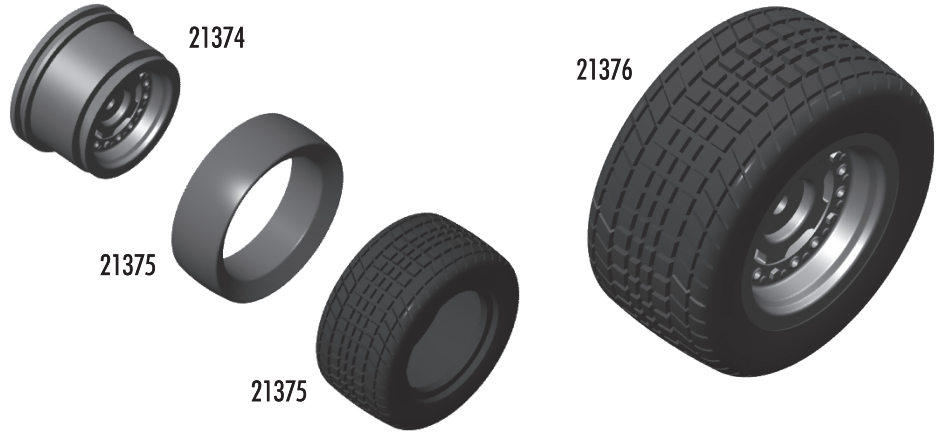

:: Battery Strap / Belts / Spur Gear

4689	M3x16mm Set Screw	6
21105	Bearings, 4x8x3mm rubber sealed	2
21315	Battery Strap	Set
21320	Spur Gear Pulley Set	Pr.
21323	Spur Gear (60T) Kit	1
21325	Spur Gear Hub	Set
21328	Front Belt	1
21329	Rear Belt	1
21336	M2x12mm BHPS	20
25204	M3x16mm FHPS	20

:: Pinion

21152	RC18 10T Pinion w/set screw	1
21153	RC18 12T Pinion w/set screw	1
21154	RC18 13T Pinion w/set screw - Kit	1
21155	RC18 14T Pinion w/set screw	1
21156	RC18 15T Pinion w/set screw	1
21157	RC18 11T Pinion w/set screw	1
21158	RC18 16T Pinion w/set screw	1
21159	RC18 17T Pinion w/set screw	1
21160	RC18 18T Pinion w/set screw	1

:: Wheels / Tires

21374	RC18LM Wheel	Pr.
21375	RC18LM Tire / Insert	Pr.
21376	RC18LM Wheel / Tire "mounted"	Pr.

:: Body / Decals

21173	18T Body Clips	12
21373	RC18LM Decal Sheet	1
21377	RC18LM Body, clear	1
21378	RC18LM RTR Body, red	1
21379	RC18LM RTR Body, black	1