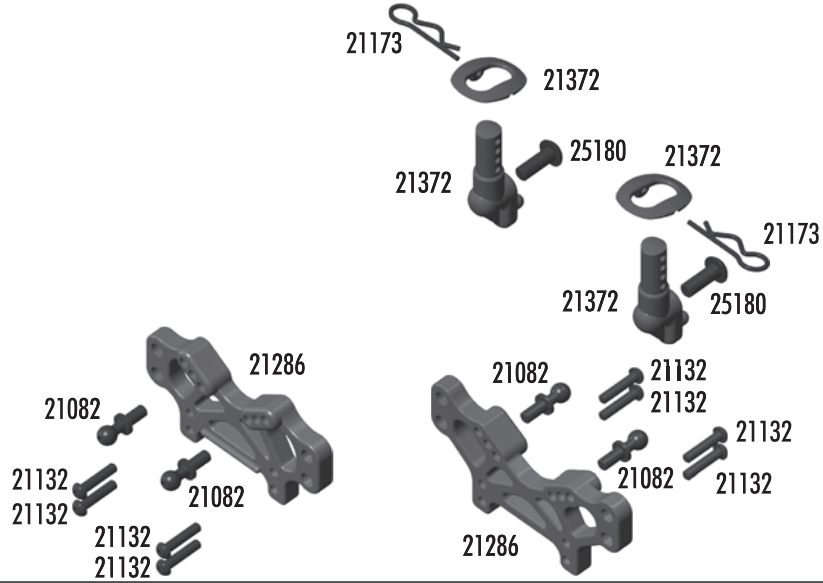

:: Lubes and Adhesives

1105	Green Slime Shock Lube	4cc
1596	FT Locking Compound	10ml
6588	Black Grease	4cc
6591	Diff Lube	4cc
6636	Silicone Grease	4cc
6727	Servo Tape Strips	2

:: Chassis

6338	Antenna tube and cap, 12"	1
21040	Servo Mount	1
21129	M3x5mm BHPS, (motor screws)	20
21134	M2.5x9 BHPS	20
21310	Chassis	1
21311	Center Top Plate	1
21321	Motor Mount Clamp	1
21327	Motor Mount	1
21334	M2x6mm FHPS	20

:: Front Bumper

21135	M2x12mm FHPS	20
21173	18T Body Clips	12
21334	M2x6mm FHPS	20
21370	RC18LM Arm Mounts / Brace	Set
21371	RC18LM Foam Bumper	1
21372	RC18LM Body Mounts, includes front and rear body mounts, 4 swivels, 8 body clips	Set
25196	M2x8mm FHPS	20
25199	M3x8mm FHPS	20

:: Front Arms

4118	.014 Springs	2
21015	Left or Right Caster Blocks	Pr.
21016	Steering Blocks	Pr.
21082	Ballstud Set, Two 8mm and nine 5mm	Set
21085	Hinge Pin Set	Set
21096	Stub Axle Pins & Spacers	Set
21105	Bearings, 4x8x3mm rubber sealed	2
21106	Bearings, 8x12x3.5mm rubber sealed	2
21130	M2x3mm BHPS	20
21131	M2.5x3mm BHPS	4
21282	18R / SC18 Front / Rear Arms	Pr.
21283	18R / SC18 Stub Axles	Pr.
21284	18R / SC18 Dogbones & Springs	Pr.
21345	SC18 Molded Tie Rod Links	Set
25215	M3 Locknut	20

:: FR / RR Shock Towers

21082	Ballstud Set, Two 8mm and Nine 5mm	Set
21132	M2x9mm BHPS	20
21173	18T Body Clips	12
21286	18R / SC18 FR/RR Shock Towers	Set
21372	RC18LM Body Mounts, includes 4 body posts, 4 swivels, 8 body clips	Set
25180	M3x8mm BHPS	20