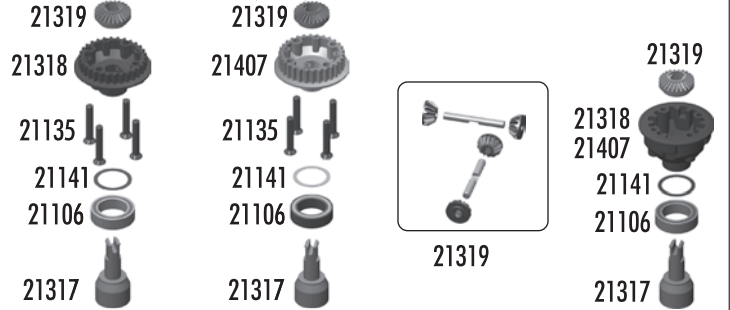

:: Gear Differential

21106	Bearings, 8x12x3.5mm rubber sealed	Pr.
21135	M2x12mmFHPS	20
21141	Shim Set, .324x.409x.005	4
21317	Gear Diff Outdrives	2
21318	Gear Diff Case, Front (narrow)	Set
21319	Internal Diff Gears	Set
21335	Complete Gear Diff, Front	1
21406	Complete Gear Diff, Rear	1
21407	Gear Diff Case, Rear (wide)	Set