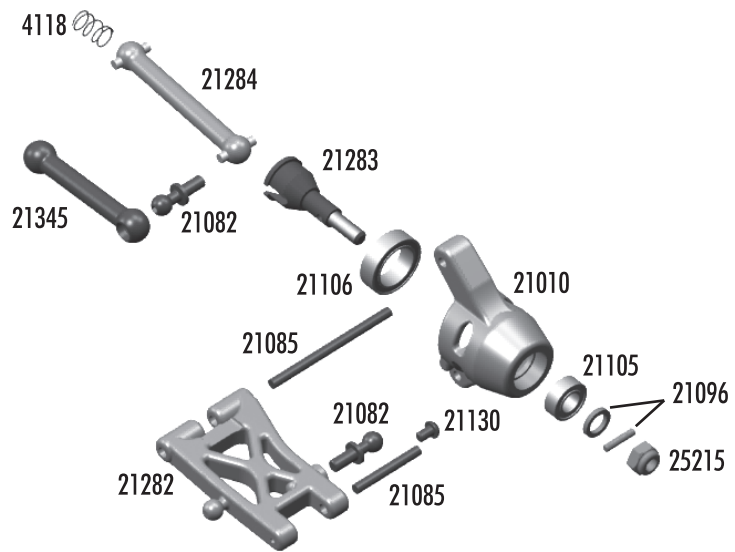

:: Steering

21082	Ballstud Set, Two 8mm and Nine 5mm	Set
21134	M2.5x9mm BHPS	20
21322	Steering Rack / Bellcrank	Set
21326	Servo Saver / Horns	Set
21336	M2x12mm BHPS	20
21345	SC18 Molded Tie Rod Links	Set

:: Front Gearbox

21082	Ballstud Set, Two 8mm and Nine 5mm	Set
21130	M2x3mm BHPS	20
21132	M2x9mm BHPS	20
21134	M2.5x9mm BHPS	20
21312	Front Gearbox	Set
21314	Belt Tensioner	Set
21333	M2.5x6mm FHPS	20
21334	M2x6mm FHPS	20
21337	Bearing 3x6x2.5mm	2

:: Rear Gearbox

21082	Ballstud Set, Two 8mm and Nine 5mm	Set
21130	M2x3mm BHPS	
21134	M2.5x9mm BHPS	
21313	Rear Gearbox	
21331	Spur Gear Cover	
21333	M2.5x6mm FHPS	

:: Rear Arms

4118	.014 Springs	2
21010	Rear Hubs	Pr.
21082	Ballstud Set, Two 8mm and Nine 5mm	Set
21085	Hinge Pin Set	Set
21096	Stub Axle Pins & Spacers	Set
21105	Bearings, 4x8x3mm	2
21106	Bearings, 8x12x3.5mm	2
21130	M2x3mm BHPS	20
21282	18R / SC18 Front / Rear Arms	Pr.
21283	18R / SC18 Stub Axles	Pr.
21284	18R / SC18 Dogbones & Springs	Pr.
21345	SC18 Molded Tie Rod Links	Set
25215	M3 Locknuts	20