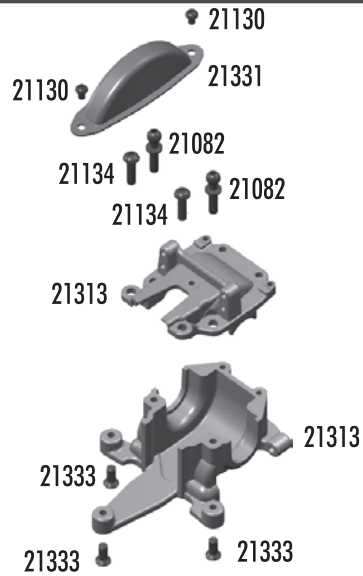

:: Rear Gearbox

21082	Ballstud Set, Two 8mm and Nine 5mm	Set
21130	M2x3mm BHPS	
21134	M2.5x9mm BHPS	
21313	Rear Gearbox	
21331	Spur Gear Cover	
21333	M2.5x6mm FHPS