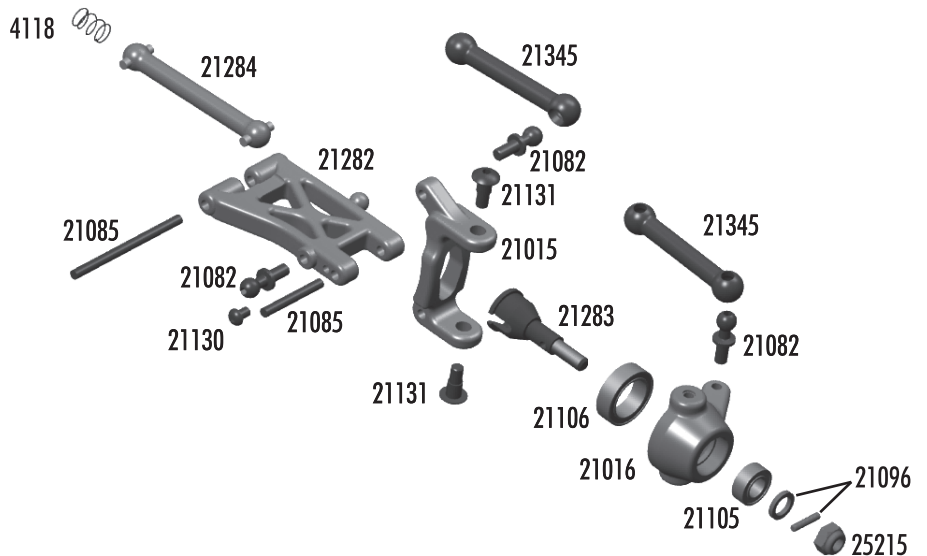

:: Body Install (cont.)

STEP 2

21173 x4
18T body clips

:: Shocks

21181	Shock Body, front, (fr & rr)	Pr.
21182	Shock Caps	4
21184	Shock Kit, front, (fr & rr)	Pr.
21189	Ballcaps, short	12
21191	Shock Accessories	Set
21192	Shock Rebuild Kit, rebuilds 4 shocks	Set
21197	Shock Spring, silver, 2.55 lb/in	Pr.
21198	Shock Spring, blue, 3.0 lb/in (Kit)	Pr.
21199	Shock Spring, gold, 3.45 lb/in (Kit)	Pr.

:: Lubes and Adhesives

1105	Green Slime Shock Lube	4cc
1596	FT Locking Compound	10ml
6588	Black Grease	4cc
6591	Diff Lube	4cc
6636	Silicone Grease	4cc
6727	Servo Tape Strips	2

:: Chassis

6338	Antenna tube and cap, 12"	1
21040	Servo Mount	1
21129	M3x5mm BHPS, (motor screws)	20
21134	M2.5x9 BHPS	20
21310	Chassis	1
21311	Center Top Plate	1
21321	Motor Mount Clamp	1
21327	Motor Mount	1
21334	M2x6mm FHPS	20

:: Front Bumper

21135	M2x12mm FHPS	20
21173	18T Body Clips	12
21334	M2x6mm FHPS	20
21370	RC18LM Arm Mounts / Brace	Set
21371	RC18LM Foam Bumper	1
21372	RC18LM Body Mounts, includes front and rear body mounts, 4 swivels, 8 body clips	Set
25196	M2x8mm FHPS	20
25199	M3x8mm FHPS	20

:: Front Arms

4118	.014 Springs	2
21015	Left or Right Caster Blocks	Pr.
21016	Steering Blocks	Pr.
21082	Ballstud Set, Two 8mm and nine 5mm	Set
21085	Hinge Pin Set	Set
21096	Stub Axle Pins & Spacers	Set
21105	Bearings, 4x8x3mm rubber sealed	2
21106	Bearings, 8x12x3.5mm rubber sealed	2
21130	M2x3mm BHPS	20
21131	M2.5x3mm BHPS	4
21282	18R / SC18 Front / Rear Arms	Pr.
21283	18R / SC18 Stub Axles	Pr.
21284	18R / SC18 Dogbones & Springs	Pr.
21345	SC18 Molded Tie Rod Links	Set
25215	M3 Locknut	20