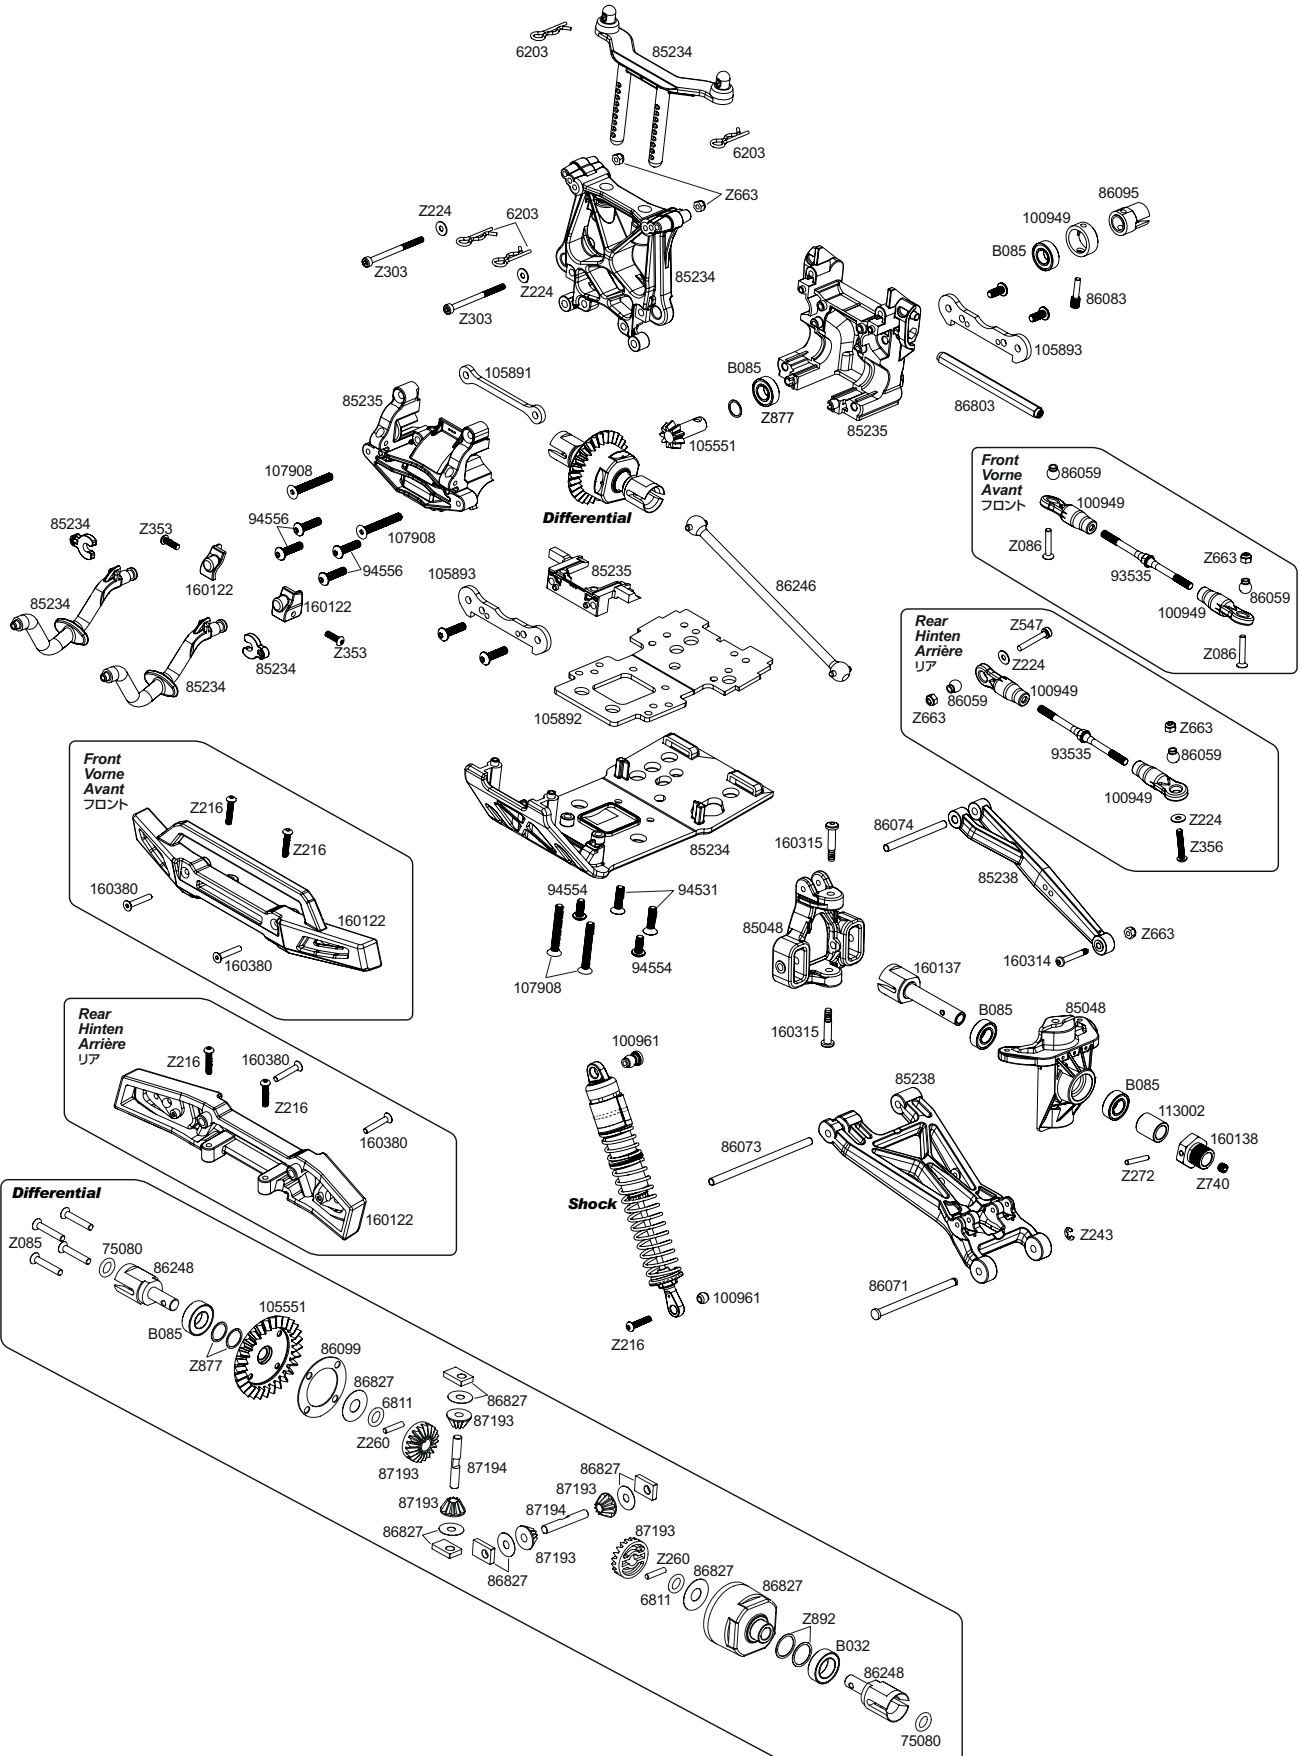

Gear Box Assembly *Montage de la boîte de vitesses*
Differential *ギアボックス展開図*