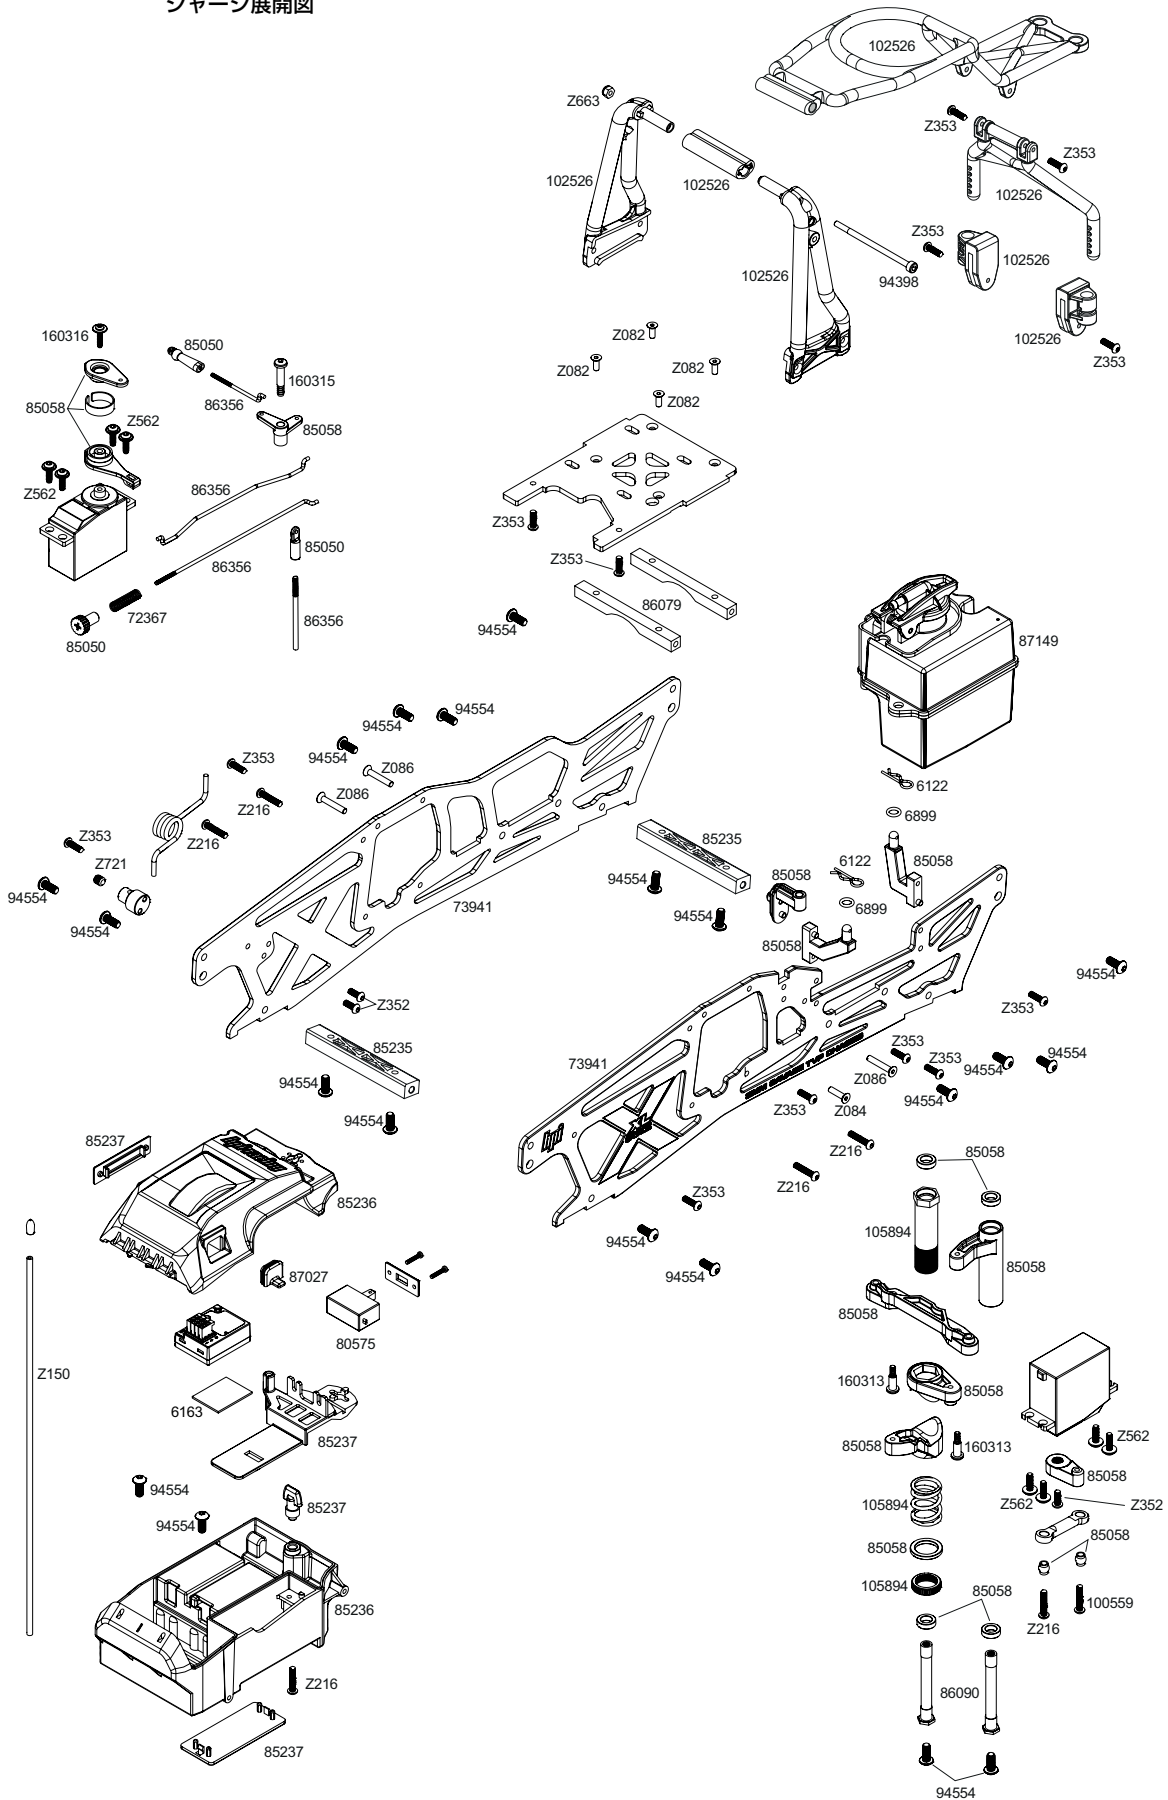

Chassis Assembly
Chassis

Montage du châssis
シャーシ展開図