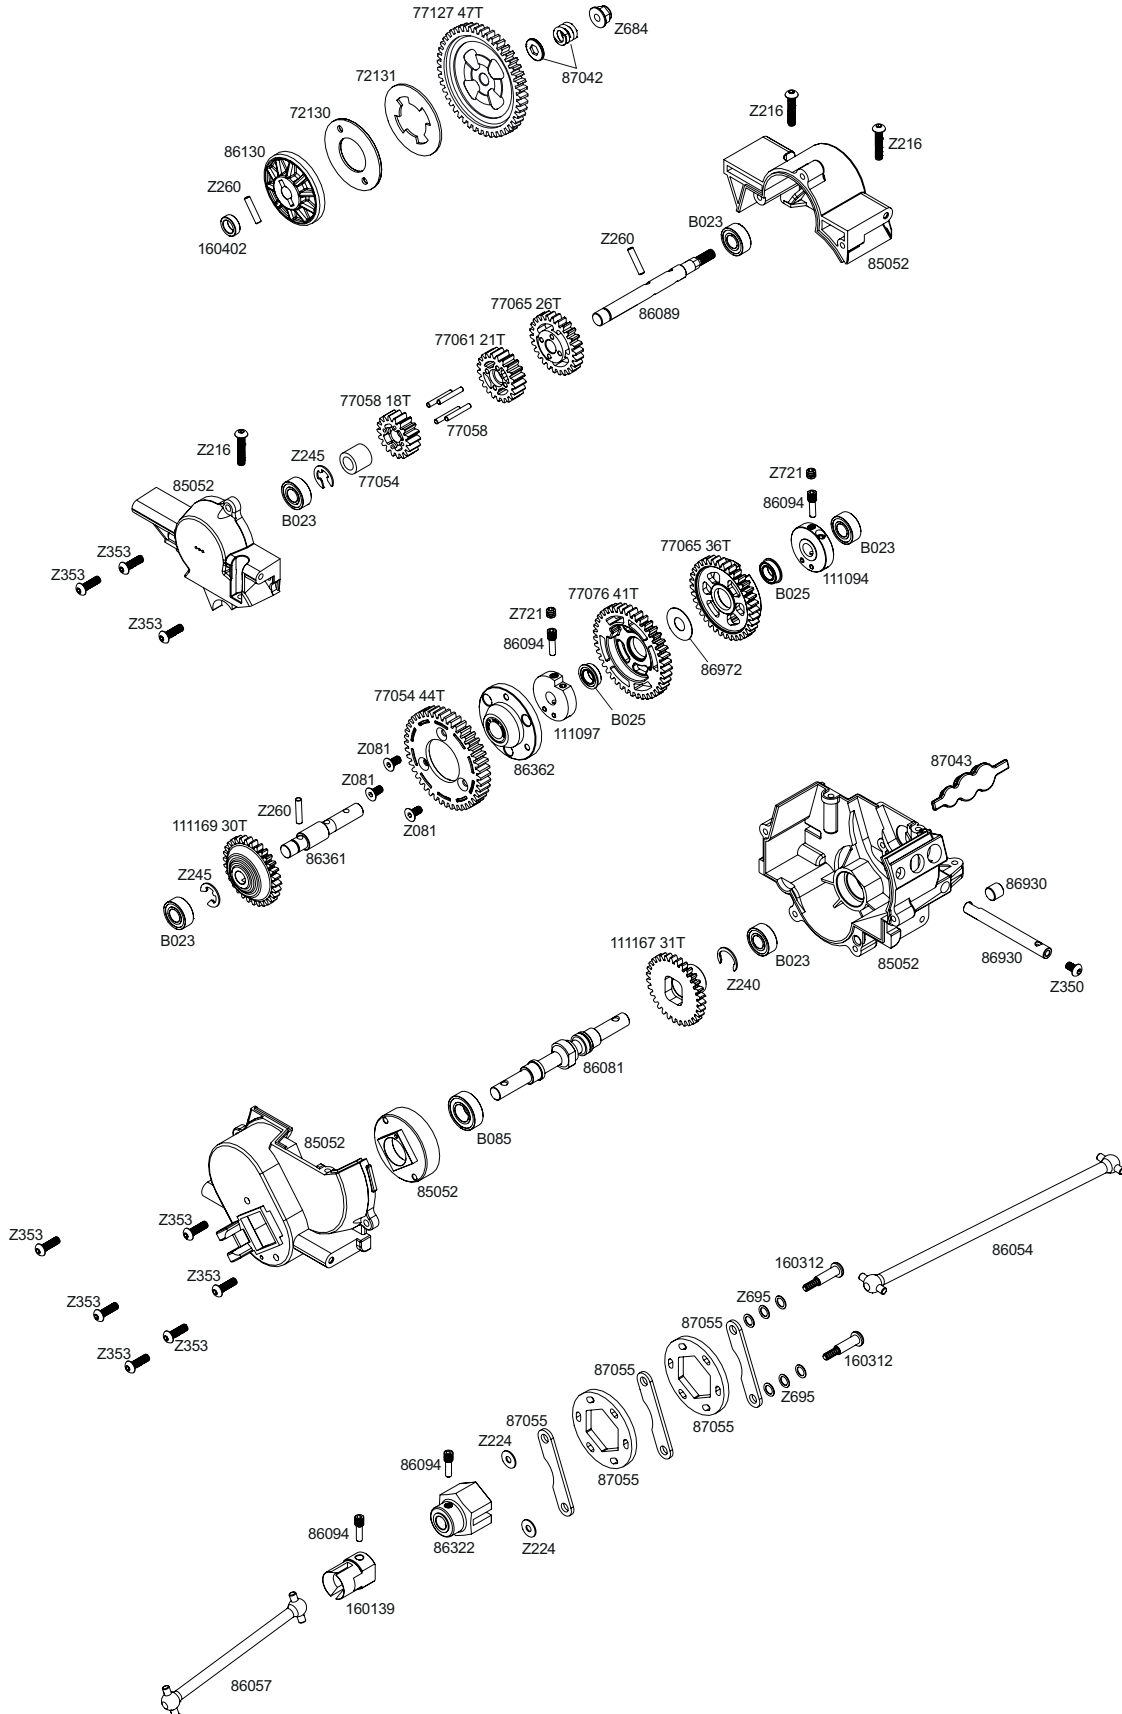

Transmission Assembly
Zusammenbau des Antriebs

Montage de la transmission
駆動系展開図