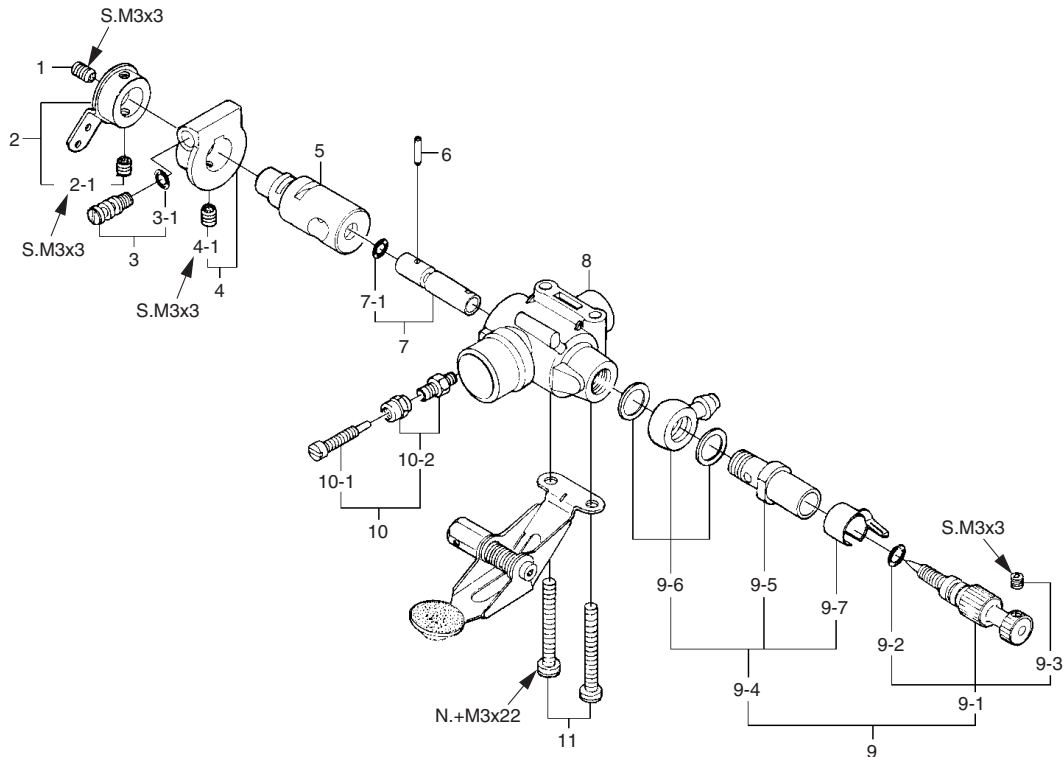

Note: The choke valve assembly is not included in the carburetor complete.

* Type of screw
C...Cap Screw M...Oval Fillister-Head Screw
F...Flat Head Screw N...Round Head Screw S...Set Screw

O.S. GENUINE PARTS & ACCESSORIES

No.	Code No.	Description
1	26381501	Set-screw
2	24981405	Throttle Lever Assembly
2-1	26381501	Set-screw
3	46481320	Mixture Control Screw Assembly
3-1	22781800	"O" Ring (2pcs.)
4	46481330	Mixture Control Screw Holder Assembly
4-1	26381501	Set-screw
5	46481200	Carburetor Rotor
6	46281340	Mixture Control Valve Pin
7	46481310	Mixture Control Valve Assembly
7-1	22781800	"O" Ring (2pcs.)
8	46481100	Carburetor Body
9	46281900	Needle Valve Assembly
9-1	29081952	Needle Assembly
9-2	24981837	"O" Ring (2pcs.)
9-3	26381501	Set-screw
9-4	46181940	Needle Valve Holder Assembly
9-5	46181941	Needle Valve Holder
9-6	46181950	Fuel Inlet
9-7	26711305	Ratchet Spring
10	26781619	Throttle Stop Screw Assembly
10-1	26681305	Throttle Stop Screw
10-2	26681803	Throttle Stop Screw Holder
11	45581700	Carburetor Retaining Screw

Code No.	Description
72200130	Booster Terminal Kit
46110200	5/16"-M5 (L) Propeller Locknut Set For Truturn Spinner
71531000	Non-Bubble Weight
72403050	Super Filter (L)
79870050	M5 Blind Nut (10pcs.)
55500004	M5 Lock Washer (10sets.)
79871020	M2.6x7 Cap Screw Set (10pcs.)
79871070	M3.5x10 Cap Screw Set (10pcs.)
79871080	M3.5x12 Cap Screw Set (10pcs.)
79871090	M3.5x15 Cap Screw Set (10pcs.)
79871100	M3.5x20 Cap Screw Set (10pcs.)
71521000	Long Socket Wrench With Plug Grip