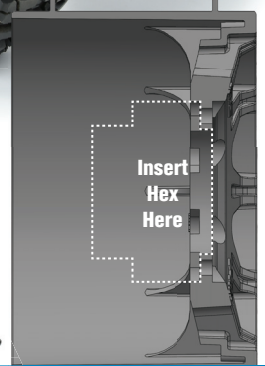

BLACK NYLON SC HEXES

ALUMINUM MT HEXES

BLACK NYLON MT HEXES

INCLUDED IN RAID 2.2"/3.0" SC WHEELS

6x30 to **12MM** Narrow

TRAXXAS Slash® 2wd Rear, Slash® 4wd Front & Rear

#6354-00

Offset: 12mm

6x30 to **12MM** Wide

TRAXXAS Slash® 2wd Front

#6354-00

Offset: 17mm

6x30 to **12MM** Narrow

TRAXXAS Stampede®/Rustler® 2wd & 4wd Front & Rear

#6337-00

Offset: 7mm

6x30 to **12MM** Wide

TRAXXAS Stampede®/Rustler® 2wd & 4wd Front & Rear

#6337-01

Offset: 19mm

6x30 to **12MM** Narrow

TRAXXAS Stampede®/Rustler® 2wd & 4wd Front and Rear

#6335-00

Offset: 7mm

6x30 to **12MM** Wide

TRAXXAS Stampede®/Rustler® 2wd & 4wd Front and Rear

#6335-00

Offset: 19mm

INCLUDED IN RAID 2.8" MT WHEELS

OPTIONAL SC HEX PACK

6x30 to **12MM** ProTrac™

ProTrac™ Slash®, TEN-SCTE™ 4x4, other Zero offset kits

#6355-00

Offset: 3mm

6x30 to **14MM** TRAXXAS Senton™ 3S 4x4

#6355-00

Offset: 9mm

6x30 to **17MM** PRO-Fusion SC 4x4, other 17mm conversions

#6355-00

Offset: 2mm