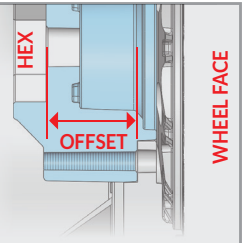

ProTrac™ Slash®, TEN-SCTE™ 4x4, other Zero offset kits

#6355-00

Offset: 3mm

6x30 to **14MM** TRAXXAS Senton™ 3S 4x4

#6355-00

Offset: 9mm

6x30 to **17MM** PRO-Fusion SC 4x4, other 17mm conversions

#6355-00

Offset: 2mm

TRACK WIDTH is the total width left to right. The more offset number, the more your track width increases. Fit a wider body with more Offset Hexes.

HEX OFFSET is measured from the back of the wheel mounting surface to the hex face.