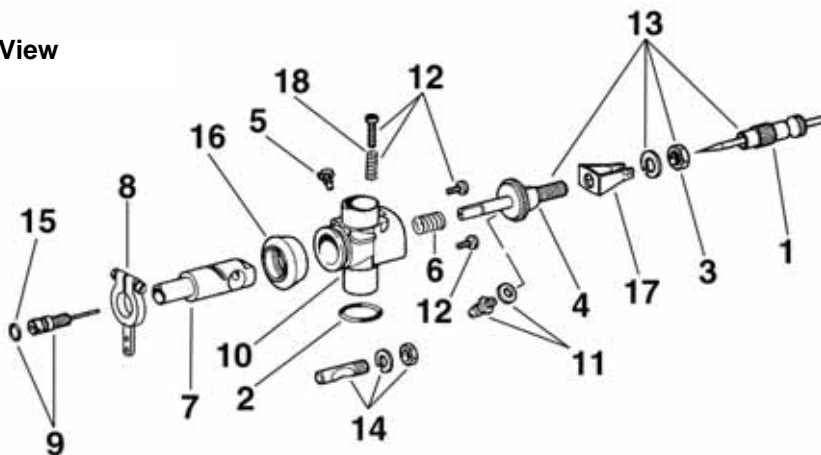

Carburetor Parts List

View#	Part#	Description
1	22262774	High Speed Needle
2	22020562	Carburetor Body O-ring
3	22111862	Needle Ratchet Spring Nut
4	22302773	Spray Bar
5	22250445	Throttle Barrel Guide Screw
6	22170815	Throttle Barrel Spring
7	22313144	Throttle Barrel
8	22333236	Throttle Arm
9	22263099	Idle Needle
10	22322332	Carburetor Body
11	22210286	Fuel Nipple
12	22250346	Screw Set
13	22072813	Needle Valve Assembly
14	22082378	Carburetor Retainer
15	22023104	Idle Needle O-ring
16	22592342	Throttle Barrel Dust Shield
17	22172779	Ratchet Spring
18	22170814	Throttle Barrel Stop Screw Spring

Engine Exploded View – G90

Dimensions

Carburetor Exploded View

Engine Parts List – G90

View#	Part#	Description
1	22292674	Cylinder Head
2	22042616	Cylinder Liner
3	22203582	Piston
4	22232277	Piston Ring
5	22273486	Wrist Pin
6	22131886	Wrist Pin Retainer
7	22033581	Connecting Rod
8	22053545	Crankcase
9	22121908	Front Bearing
10	22123543	Rear Bearing
11	22013583	Crankshaft
12	22220295	Crankshaft Spacer
13	22101912	Lock Cone
14	22221907	Drive Washer
15	22221903	Prop Washer
16	22112167	Prop Nut
17	12163146	Carburetor
18	22262774	High Speed Needle
19	22020562	Carburetor Body O-ring
20	22082378	Carburetor Retainer
21	22283574	Backplate
22	22243577	Engine Gasket Set
23	22253578	Engine Screw Set
24	22482519	Exhaust Stack
25	12523412	Silent Muffler
26	22253579	Muffler Screw Set
27	22110247	Carburetor Retainer Nut
28	22210286	Fuel Nipple/Pressure Fitting
29	22243221	Exhaust Stack Gasket (5)