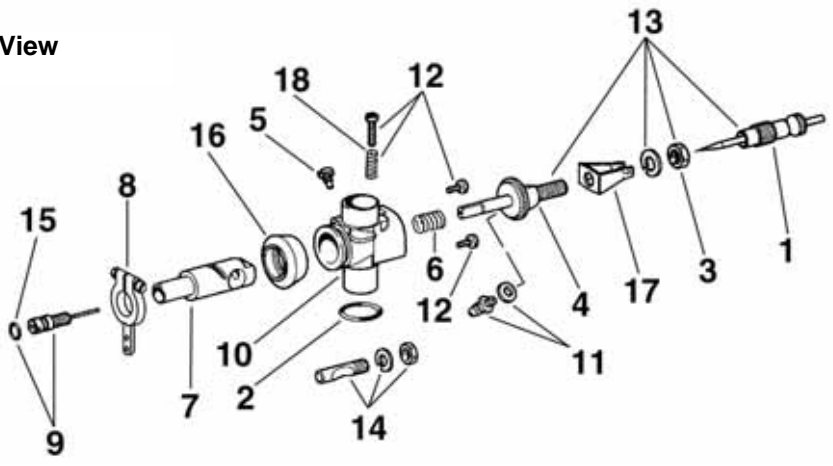

Carburetor Parts List

View#	Part#	Description
1	22262774	High Speed Needle
2	22020562	Carburetor Body O-ring
3	22111862	Needle Ratchet Spring Nut
4	22302773	Spray Bar
5	22250445	Throttle Barrel Guide Screw
6	22170815	Throttle Barrel Spring
7	22313144	Throttle Barrel
8	22333236	Throttle Arm
9	22263099	Idle Needle
10	22322332	Carburetor Body
11	22210286	Fuel Nipple
12	22250346	Screw Set
13	22072813	Needle Valve Assembly
14	22082378	Carburetor Retainer
15	22023104	Idle Needle O-ring
16	22592342	Throttle Barrel Dust Shield
17	22172779	Ratchet Spring
18	22170814	Throttle Barrel Stop Screw Spring

Engine Exploded View – G75

Dimensions

Carburetor Exploded View

Engine Parts List – G75

View#	Part#	Description
1	22292675	Cylinder Head
2	22042615	Cylinder Liner
3	22201902	Piston
4	22231893	Piston Ring
5	22271887	Wrist Pin
6	22131886	Wrist Pin Retainer
7	22031897	Connecting Rod
8	22053569	Crankcase
9	22121908	Front Bearing
10	22123543	Rear Bearing
11	22012446	Crankshaft
12	22220295	Crankshaft Spacer
13	22101912	Lock Cone
14	22221907	Drive Washer
15	22221903	Prop Washer
16	22112167	Prop Nut
17	12163146	Carburetor
18	22262774	High Speed Needle
19	22020562	Carburetor Body O-ring
20	22082378	Carburetor Retainer
21	22283575	Backplate
22	22243576	Engine Gasket Set
23	22253578	Engine Screw Set
24	22482519	Exhaust Stack
25	12523412	Silent Muffler
26	22253579	Muffler Screw Set
27	22110247	Carburetor Retainer Nut
28	22210286	Fuel Nipple/Pressure Fitting
29	22243221	Exhaust Stack Gasket (5)