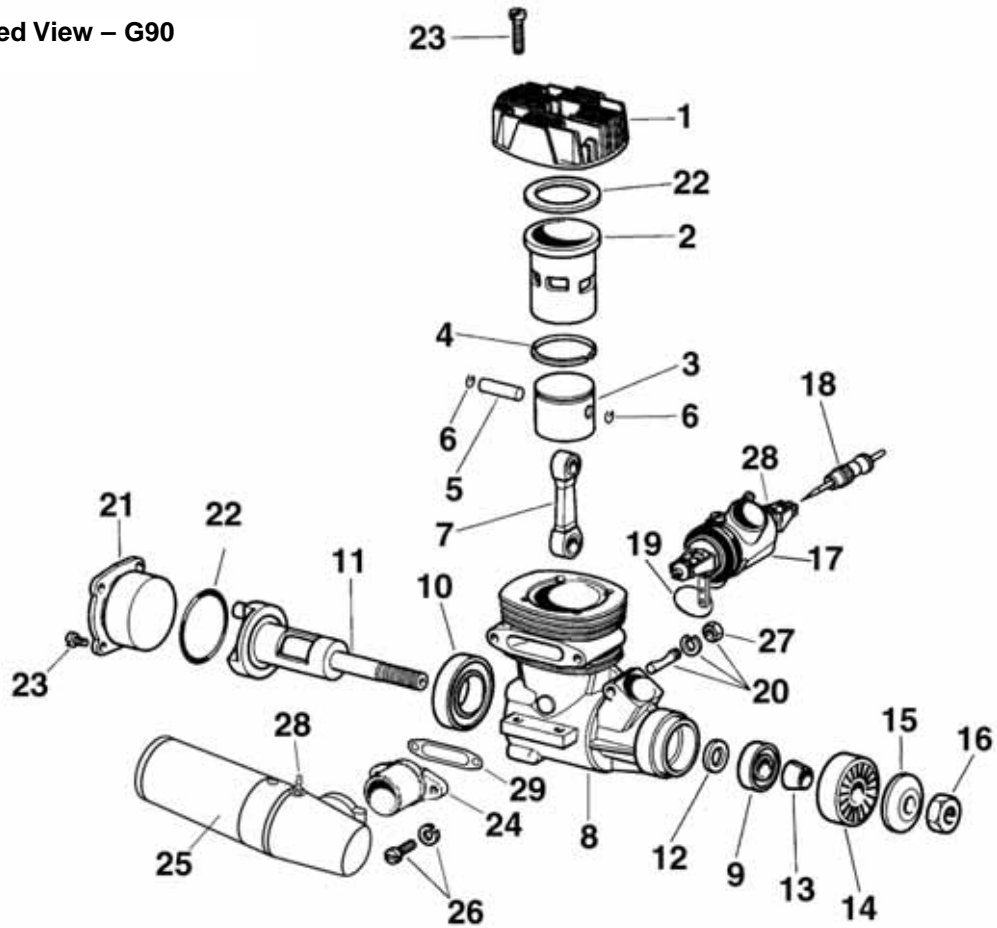

Engine Exploded View – G75

Dimensions

Carburetor Exploded View

Engine Parts List – G75

View#	Part#	Description
1	22292675	Cylinder Head
2	22042615	Cylinder Liner
3	22201902	Piston
4	22231893	Piston Ring
5	22271887	Wrist Pin
6	22131886	Wrist Pin Retainer
7	22031897	Connecting Rod
8	22053569	Crankcase
9	22121908	Front Bearing
10	22123543	Rear Bearing
11	22012446	Crankshaft
12	22220295	Crankshaft Spacer
13	22101912	Lock Cone
14	22221907	Drive Washer
15	22221903	Prop Washer
16	22112167	Prop Nut
17	12163146	Carburetor
18	22262774	High Speed Needle
19	22020562	Carburetor Body O-ring
20	22082378	Carburetor Retainer
21	22283575	Backplate
22	22243576	Engine Gasket Set
23	22253578	Engine Screw Set
24	22482519	Exhaust Stack
25	12523412	Silent Muffler
26	22253579	Muffler Screw Set
27	22110247	Carburetor Retainer Nut
28	22210286	Fuel Nipple/Pressure Fitting
29	22243221	Exhaust Stack Gasket (5)

Engine Exploded View – G90

Dimensions

Carburetor Exploded View

Engine Parts List – G90

View#	Part#	Description
1	22292674	Cylinder Head
2	22042616	Cylinder Liner
3	22203582	Piston
4	22232277	Piston Ring
5	22273486	Wrist Pin
6	22131886	Wrist Pin Retainer
7	22033581	Connecting Rod
8	22053545	Crankcase
9	22121908	Front Bearing
10	22123543	Rear Bearing
11	22013583	Crankshaft
12	22220295	Crankshaft Spacer
13	22101912	Lock Cone
14	22221907	Drive Washer
15	22221903	Prop Washer
16	22112167	Prop Nut
17	12163146	Carburetor
18	22262774	High Speed Needle
19	22020562	Carburetor Body O-ring
20	22082378	Carburetor Retainer
21	22283574	Backplate
22	22243577	Engine Gasket Set
23	22253578	Engine Screw Set
24	22482519	Exhaust Stack
25	12523412	Silent Muffler
26	22253579	Muffler Screw Set
27	22110247	Carburetor Retainer Nut
28	22210286	Fuel Nipple/Pressure Fitting
29	22243221	Exhaust Stack Gasket (5)