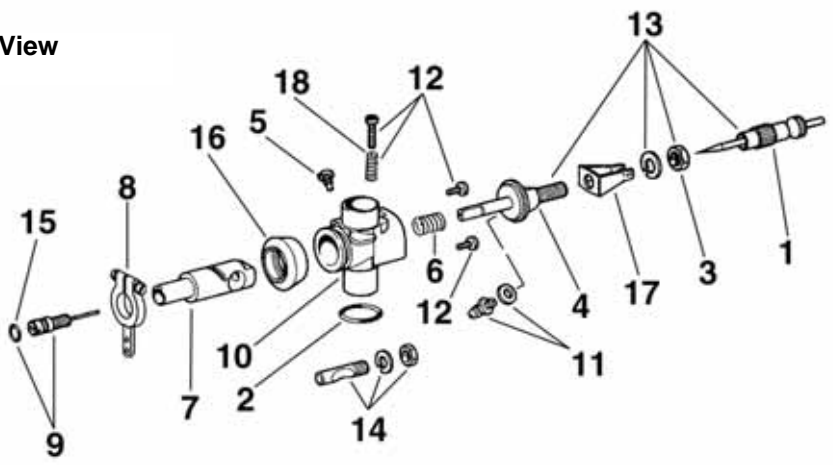

Carburetor Parts List

View#	Part#	Description
1	22262774	High Speed Needle
2	22020562	Carburetor Body O-ring
3	22111862	Needle Ratchet Spring Nut
4	22302773	Spray Bar
5	22250445	Throttle Barrel Guide Screw
6	22170815	Throttle Barrel Spring
7	22313144	Throttle Barrel
8	22333236	Throttle Arm
9	22263099	Idle Needle
10	22322332	Carburetor Body
11	22210286	Fuel Nipple
12	22250346	Screw Set
13	22072813	Needle Valve Assembly
14	22082378	Carburetor Retainer
15	22023104	Idle Needle O-ring
16	22592342	Throttle Barrel Dust Shield
17	22172779	Ratchet Spring
18	22170814	Throttle Barrel Stop Screw Spring

Engine Exploded View – G61 ABC

Dimensions

Carburetor Exploded View

Engine Parts List – G61 ABC

View#	Part#	Description
1	22292525	Cylinder Head
2	22092686	ABC Cylinder & Piston Assembly
3	22271773	Wrist Pin
4	22131638	Wrist Pin Retainer
5	22032121	Connecting Rod
6	22053077	Crankcase
7	22121908	Front Bearing
8	22123543	Rear Bearing
9	22012445	Crankshaft
10	22220295	Crankshaft Spacer
11	22101912	Lock Cone
12	22221907	Drive Washer
13	22221903	Prop Washer
14	22112167	Prop Nut
15	12163146	Carburetor
16	22262774	High Speed Needle
17	22020562	Carburetor Body O-ring
18	22082378	Carburetor Retainer
19	22283574	Backplate
20	22243637	Engine Gasket Set
21	22253638	Engine Screw Set
22	22482519	Exhaust Stack
23	12523412	Silent Muffler
24	22253579	Muffler Screw Set
25	22110247	Carburetor Retainer Nut
26	22210286	Fuel Nipple/Pressure Fitting
27	22243221	Exhaust Stack Gasket (5)