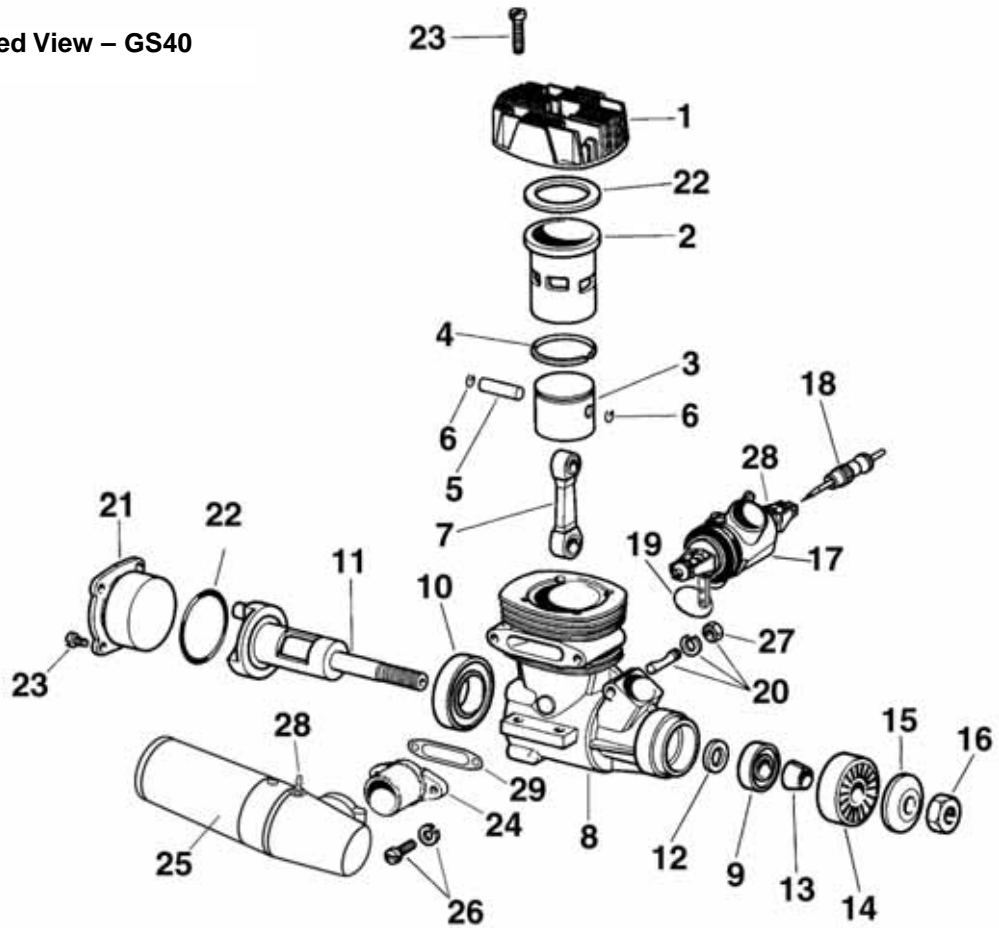

9:00 A.M. to 5:00 P.M. Central time
Monday through Friday

Engine Exploded View – G34

Dimensions

Carburetor Exploded View

Engine Parts List – G34

View#	Part #	Description
1	22293230	Cylinder Head
2	22043138	Cylinder Liner
3	22203140	Piston
4	22232990	Piston Ring
5	22273024	Wrist Pin
6	22132077	Wrist Pin Retainer
7	22033234	Connecting Rod
8	22053139	Crankcase
9	22121911	Front Bearing
10	22122834	Rear Bearing
11	22013137	Crankshaft
12	22222856	Crankshaft Spacer
13	22100234	Lock Cone
14	22221058	Drive Washer
15	22220291	Prop Washer
16	22110245	Prop Nut
17	12163273	Carburetor
18	22262774	High Speed Needle
19	22020561	Carburetor Body O-ring
20	22080210	Carburetor Retainer
21	22283116	Backplate
22	22243041	Engine Gasket Set
23	22253042	Engine Set Screw Set
24	22482589	Exhaust Stack
25	12523410	Silent Muffler/Stack
26	22252647	Muffler Screw Set
27	22110247	Carburetor Retainer Nut
28	22210286	Fuel Nipple/Pressure Fitting
29	22243213	Exhaust Stack Gasket (5)

Engine Exploded View – GS40

Dimensions

Carburetor Exploded View

Engine Parts List – GS40

View#	Part #	Description
1	22292863	Cylinder Head
2	22043279	Cylinder Liner
3	22203278	Piston
4	22231279	Piston Ring
5	22271616	Wrist Pin
6	22130249	Wrist Pin Retainer
7	22032243	Connecting Rod
8	22053208	Crankcase
9	22121911	Front Bearing
10	22121059	Rear Bearing
11	22013251	Crankshaft
12	22220294	Crankshaft Spacer
13	22100234	Lock Cone
14	22221058	Drive Washer
15	22220291	Prop Washer
16	22110245	Prop Nut
17	12163145	Carburetor
18	22262774	High Speed Needle
19	22020562	Carburetor Body O-ring
20	22080212	Carburetor Retainer
21	22283280	Backplate
22	22242894	Engine Gasket Set
23	22252747	Engine Screw Set
24	22482571	Exhaust Stack
25	12523411	Silent Muffler
25*	12523618	Economy Muffler
26	22253579	Muffler Screw Set
27	22110247	Carburetor Retainer Nut
28	22210286	Fuel Nipple/Pressure Fitting
29	22243220	Exhaust Stack Gasket (5)