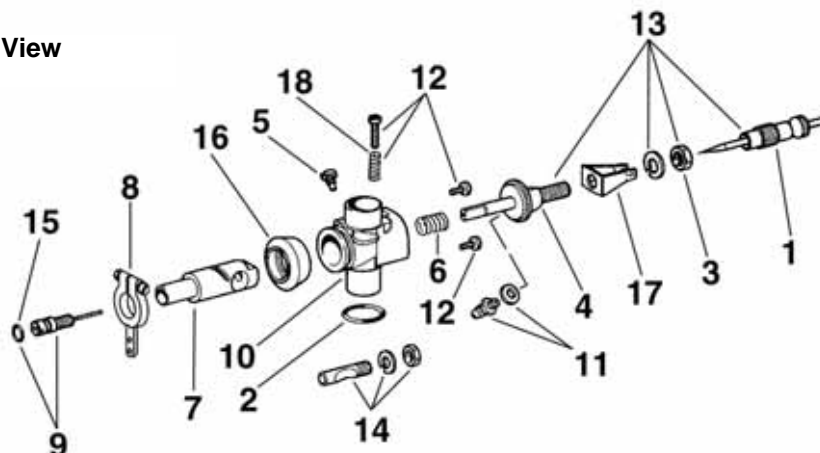

Carburetor Exploded View