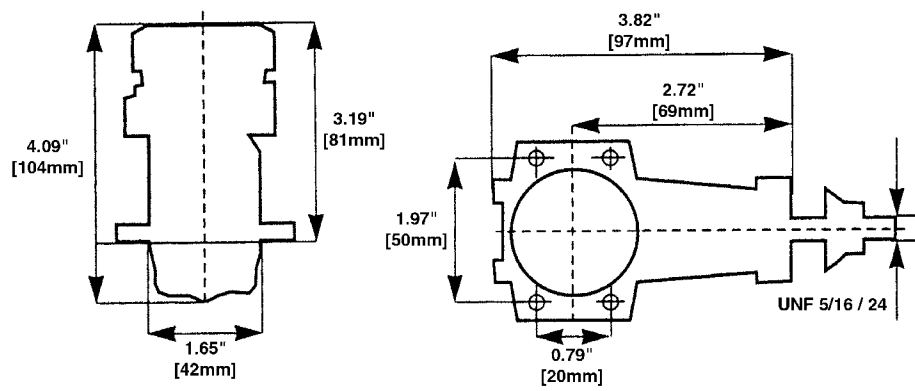

Dimensions