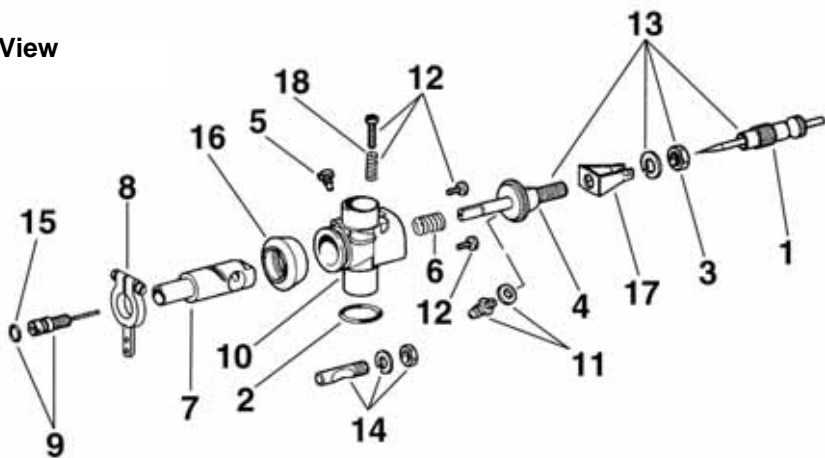

Engine Exploded View – G90

Dimensions

Carburetor Exploded View

Engine Parts List – G90

View#	Part#	Description
1	22292674	Cylinder Head
2	22042616	Cylinder Liner
3	22203582	Piston
4	22232277	Piston Ring
5	22273486	Wrist Pin
6	22131886	Wrist Pin Retainer
7	22033581	Connecting Rod
8	22053545	Crankcase
9	22121908	Front Bearing
10	22123543	Rear Bearing
11	22013583	Crankshaft
12	22220295	Crankshaft Spacer
13	22101912	Lock Cone
14	22221907	Drive Washer
15	22221903	Prop Washer
16	22112167	Prop Nut
17	12163146	Carburetor
18	22262774	High Speed Needle
19	22020562	Carburetor Body O-ring
20	22082378	Carburetor Retainer
21	22283574	Backplate
22	22243577	Engine Gasket Set
23	22253578	Engine Screw Set
24	22482519	Exhaust Stack
25	12523412	Silent Muffler
26	22253579	Muffler Screw Set
27	22110247	Carburetor Retainer Nut
28	22210286	Fuel Nipple/Pressure Fitting
29	22243221	Exhaust Stack Gasket (5)

Engine Exploded View – G2300

Dimensions

Carburetor Exploded View

Engine Parts List – G2300

View#	Part#	Description
1	22293729	Cylinder Head
2	22043728	Cylinder Liner
3	22203727	Piston
4	22233767	Piston Ring
5	22272134	Wrist Pin
6	22132141	Wrist Pin Retainer
7	22033725	Connecting Rod
8	22053726	Crankcase
9	22121908	Front Bearing
10	22123002	Rear Bearing
11	22013724	Crankshaft
12	22220295	Crankshaft Spacer
13	22103754	Lock Cone
14	22223749	Drive Washer
15	22223758	Prop Washer
16	22113779	Prop Nut
17	12163765	Carburetor
18	22262774	High Speed Needle
19	22020577	Carburetor Body O-ring
20	22082016	Carburetor Retainer
21	22283639	Backplate
22	22243766	Engine Gasket Set
23	22253764	Engine Screw Set
24	12523768	Silent Muffler
25	22253940	Muffler Screws
26	22021254	Backplate O-ring
27	22210286	Fuel Nipple/Pressure Fitting
28	22243929	Muffler Gaskets
29	22210247	Carburetor Retainer Nut