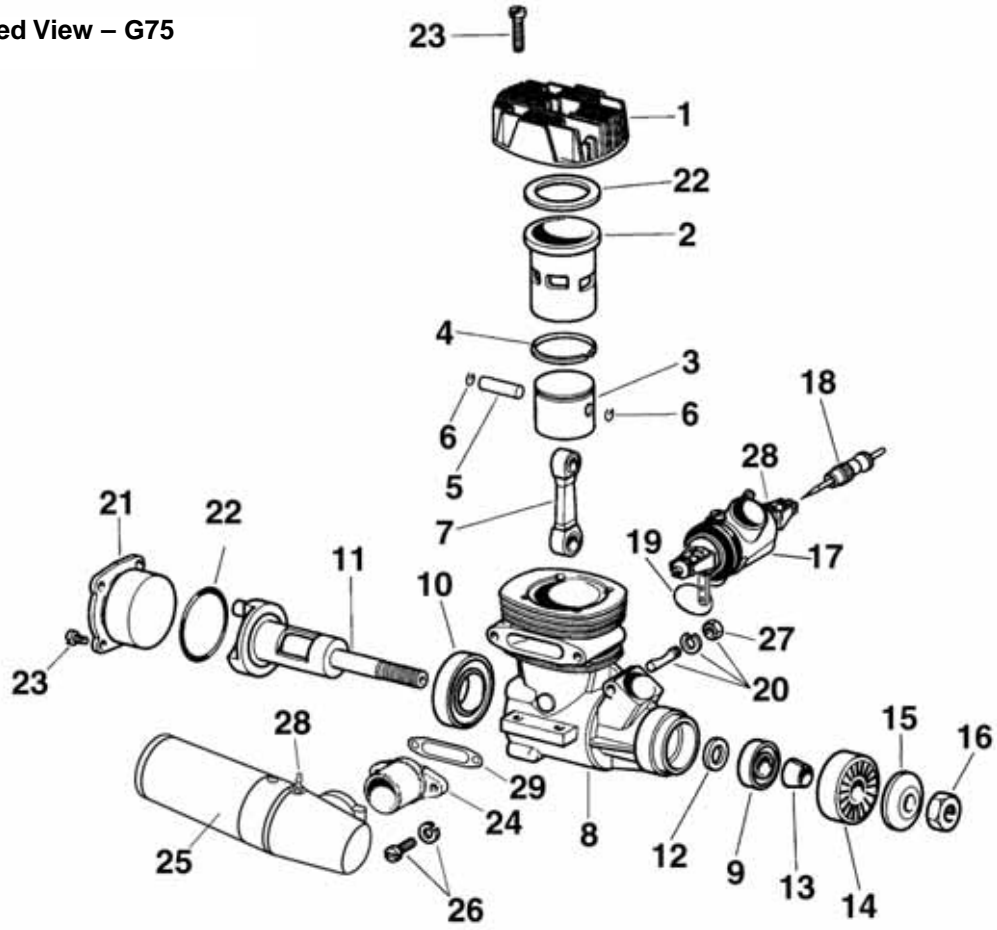

Engine Exploded View – G75