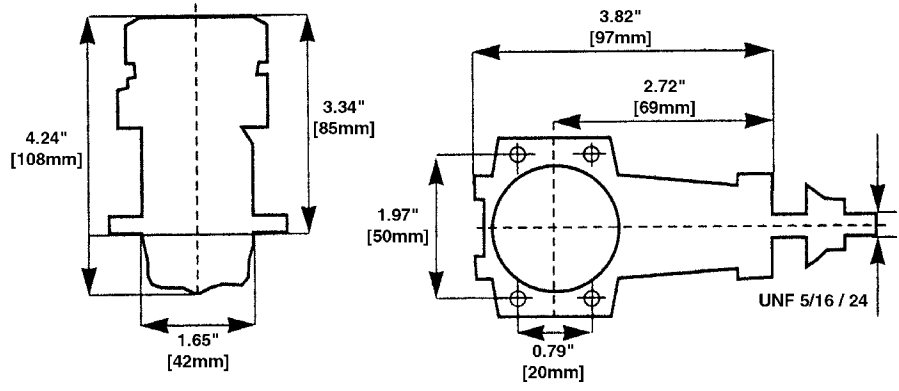

Dimensions