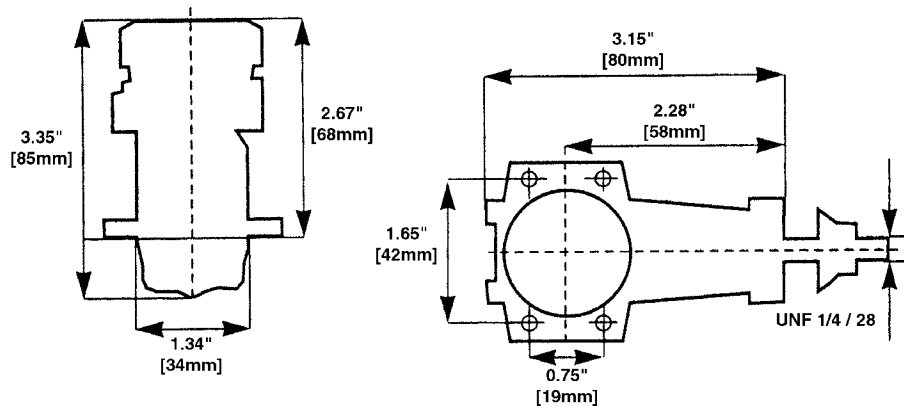

Dimensions