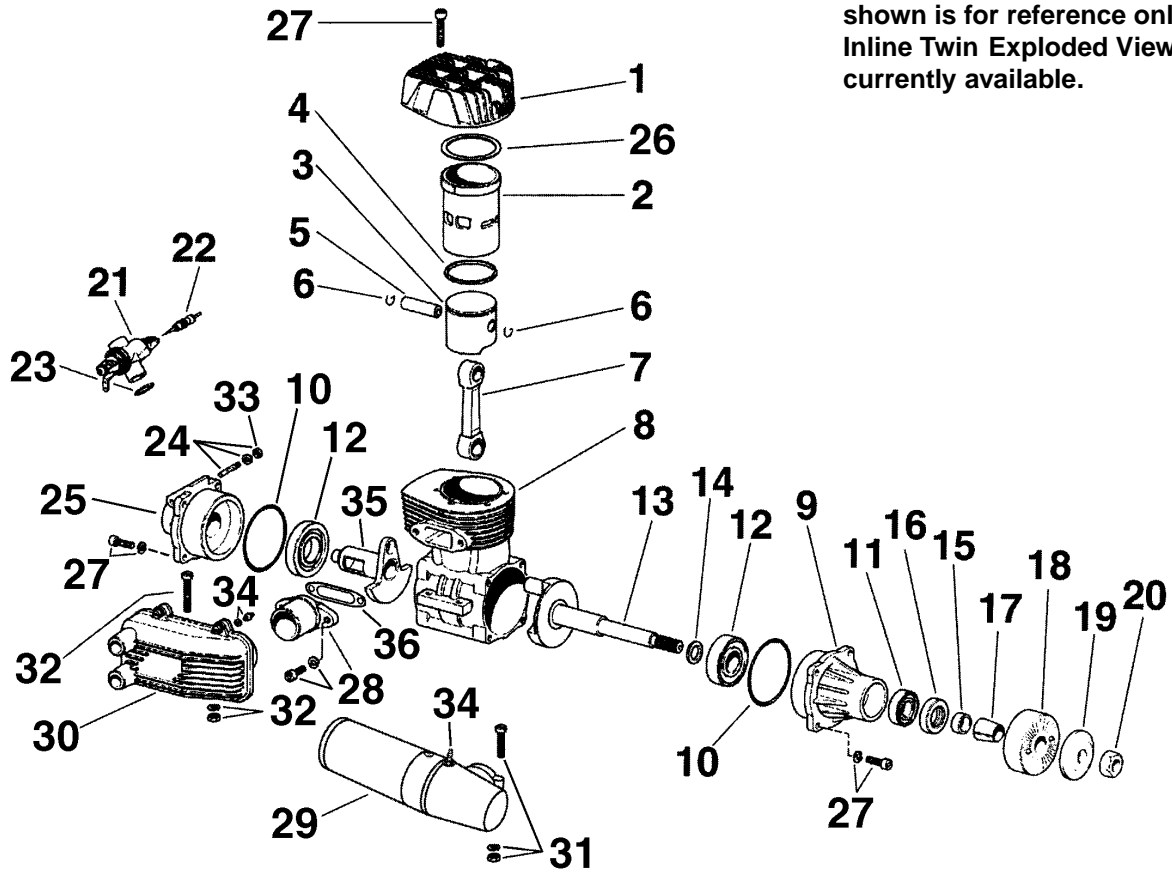

Engine Exploded View – 60cc Inline Twin

Note: Exploded View of G4500 shown is for reference only. 60cc Inline Twin Exploded View is not currently available.