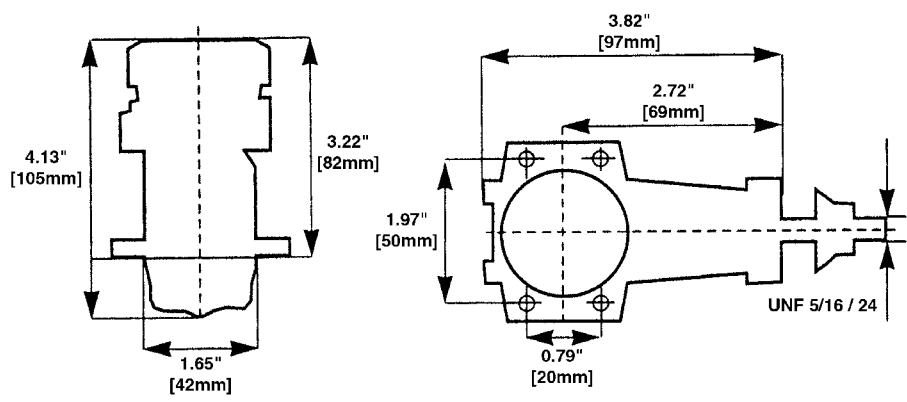

Dimensions