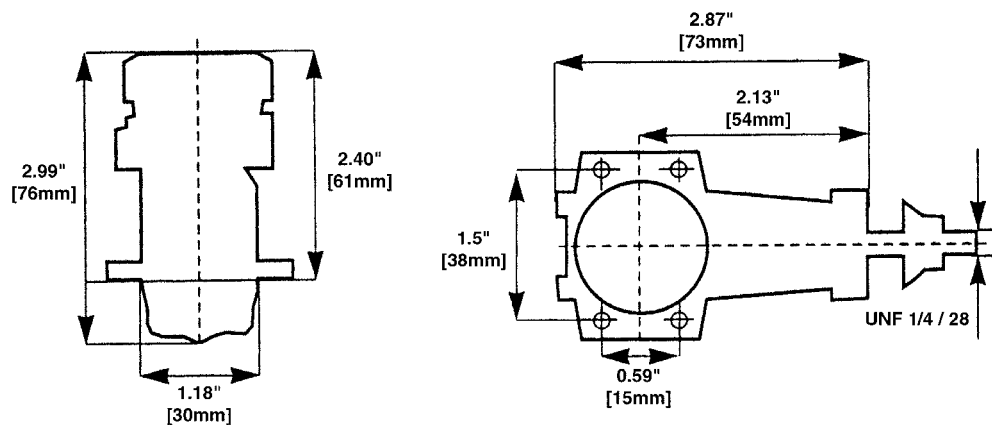

9:00 A.M. to 5:00 P.M. Central time
Monday through Friday

Engine Exploded View – G34

Dimensions

Carburetor Exploded View

Engine Parts List – G34

View#	Part #	Description
1	22293230	Cylinder Head
2	22043138	Cylinder Liner
3	22203140	Piston
4	22232990	Piston Ring
5	22273024	Wrist Pin
6	22132077	Wrist Pin Retainer
7	22033234	Connecting Rod
8	22053139	Crankcase
9	22121911	Front Bearing
10	22122834	Rear Bearing
11	22013137	Crankshaft
12	22222856	Crankshaft Spacer
13	22100234	Lock Cone
14	22221058	Drive Washer
15	22220291	Prop Washer
16	22110245	Prop Nut
17	12163273	Carburetor
18	22262774	High Speed Needle
19	22020561	Carburetor Body O-ring
20	22080210	Carburetor Retainer
21	22283116	Backplate
22	22243041	Engine Gasket Set
23	22253042	Engine Set Screw Set
24	22482589	Exhaust Stack
25	12523410	Silent Muffler/Stack
26	22252647	Muffler Screw Set
27	22110247	Carburetor Retainer Nut
28	22210286	Fuel Nipple/Pressure Fitting
29	22243213	Exhaust Stack Gasket (5)