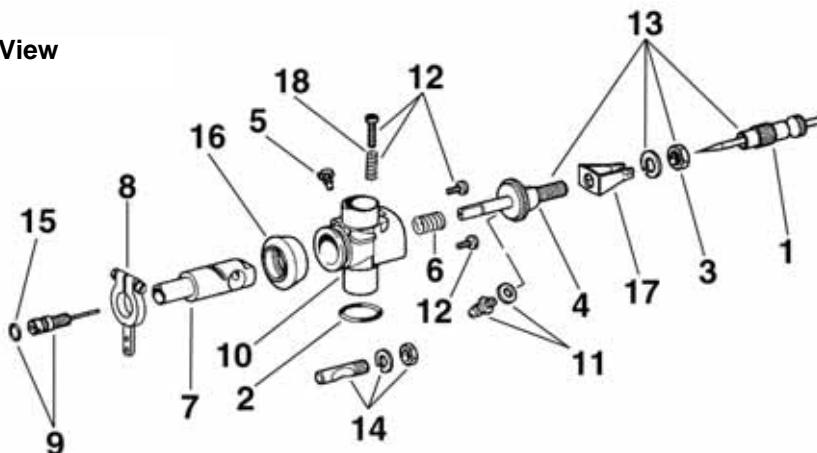

Carburetor Exploded View