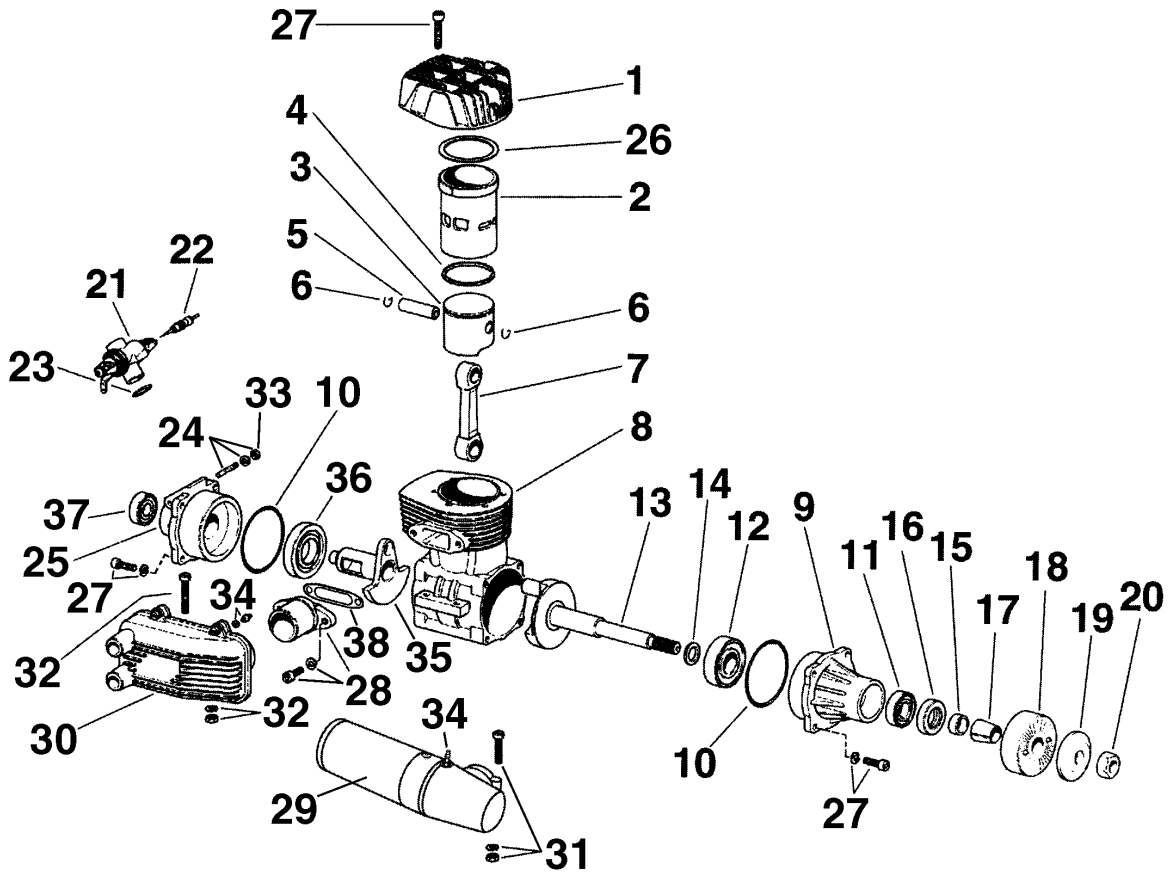

Engine Exploded View – G4500