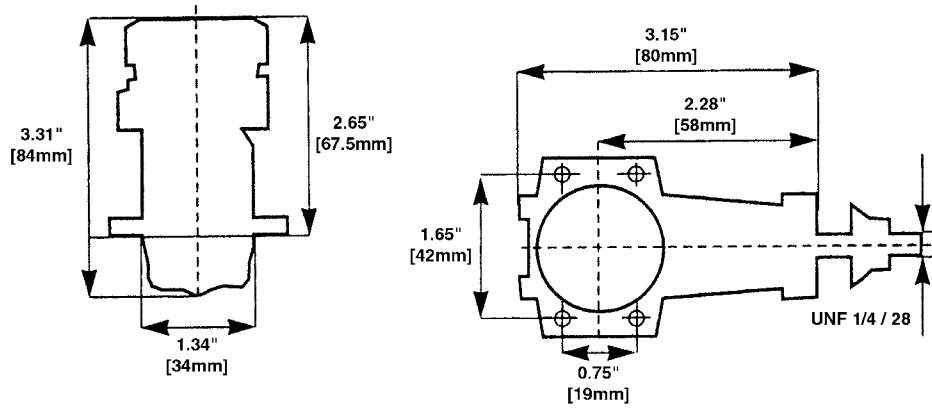

Dimensions