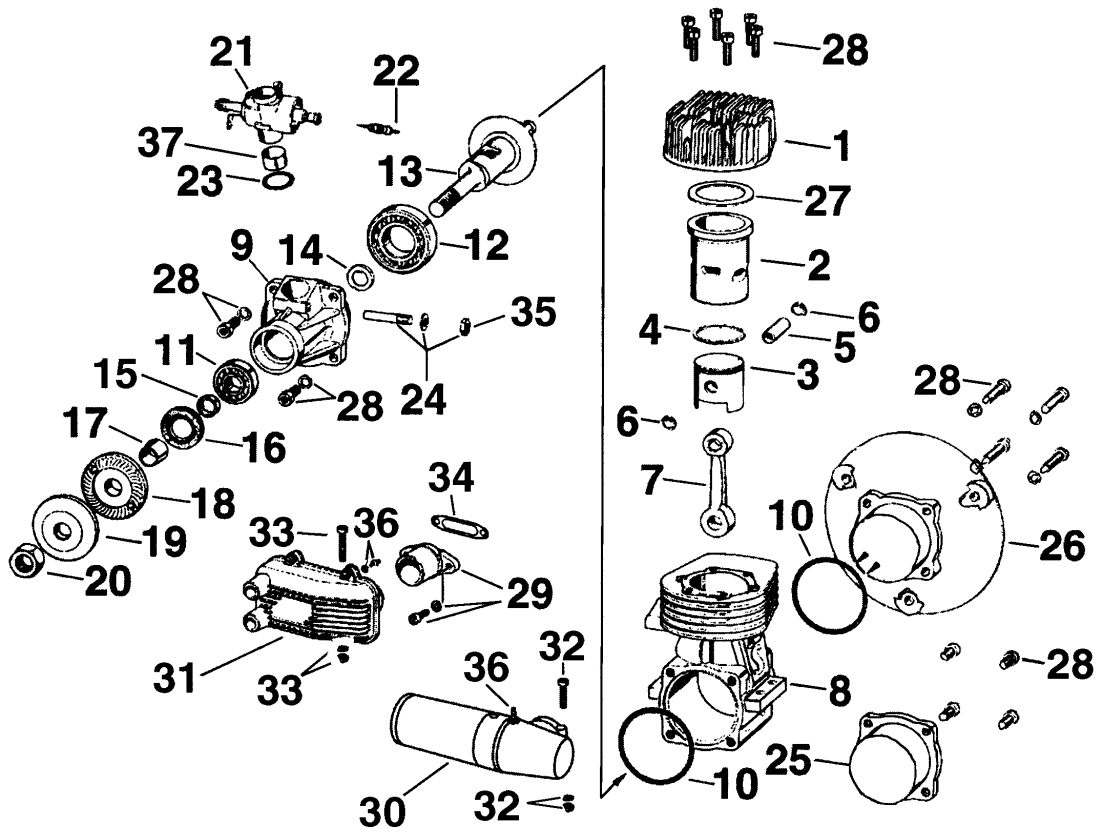

Engine Exploded View – G3250