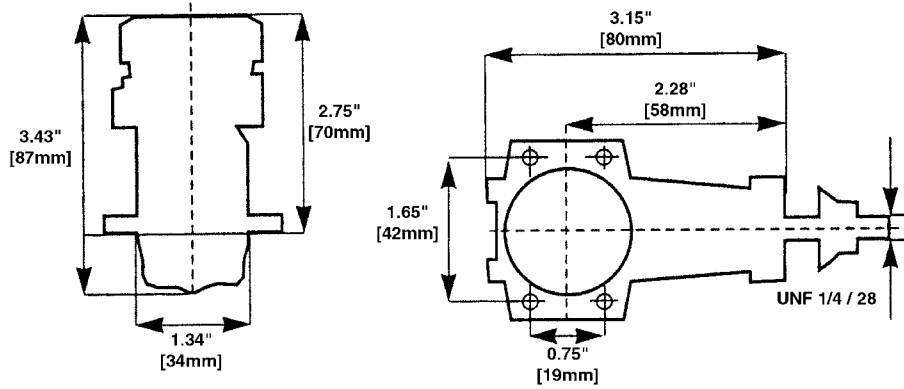

Dimensions