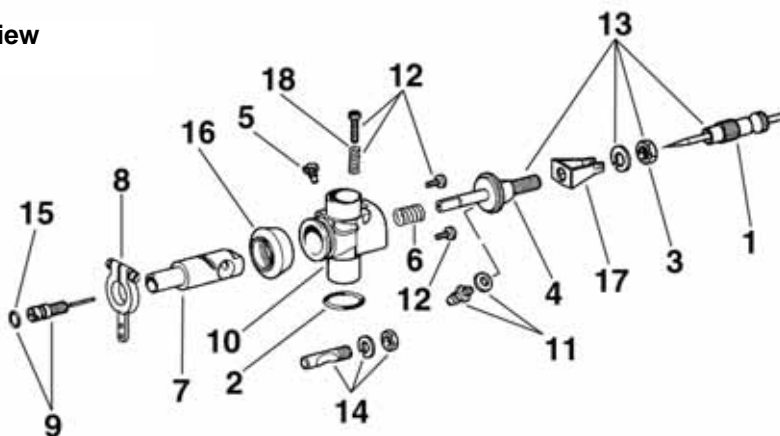

9:00 A.M. to 5:00 P.M. Central time
Monday through Friday

Engine Exploded View – G34

Dimensions

Carburetor Exploded View

Engine Parts List – G34

View#	Part #	Description
1	22293230	Cylinder Head
2	22043138	Cylinder Liner
3	22203140	Piston
4	22232990	Piston Ring
5	22273024	Wrist Pin
6	22132077	Wrist Pin Retainer
7	22033234	Connecting Rod
8	22053139	Crankcase
9	22121911	Front Bearing
10	22122834	Rear Bearing
11	22013137	Crankshaft
12	22222856	Crankshaft Spacer
13	22100234	Lock Cone
14	22221058	Drive Washer
15	22220291	Prop Washer
16	22110245	Prop Nut
17	12163273	Carburetor
18	22262774	High Speed Needle
19	22020561	Carburetor Body O-ring
20	22080210	Carburetor Retainer
21	22283116	Backplate
22	22243041	Engine Gasket Set
23	22253042	Engine Set Screw Set
24	22482589	Exhaust Stack
25	12523410	Silent Muffler/Stack
26	22252647	Muffler Screw Set
27	22110247	Carburetor Retainer Nut
28	22210286	Fuel Nipple/Pressure Fitting
29	22243213	Exhaust Stack Gasket (5)

Engine Exploded View – GS40

Dimensions

Carburetor Exploded View

Engine Parts List – GS40

View#	Part #	Description
1	22292863	Cylinder Head
2	22043279	Cylinder Liner
3	22203278	Piston
4	22231279	Piston Ring
5	22271616	Wrist Pin
6	22130249	Wrist Pin Retainer
7	22032243	Connecting Rod
8	22053208	Crankcase
9	22121911	Front Bearing
10	22121059	Rear Bearing
11	22013251	Crankshaft
12	22220294	Crankshaft Spacer
13	22100234	Lock Cone
14	22221058	Drive Washer
15	22220291	Prop Washer
16	22110245	Prop Nut
17	12163145	Carburetor
18	22262774	High Speed Needle
19	22020562	Carburetor Body O-ring
20	22080212	Carburetor Retainer
21	22283280	Backplate
22	22242894	Engine Gasket Set
23	22252747	Engine Screw Set
24	22482571	Exhaust Stack
25	12523411	Silent Muffler
25*	12523618	Economy Muffler
26	22253579	Muffler Screw Set
27	22110247	Carburetor Retainer Nut
28	22210286	Fuel Nipple/Pressure Fitting
29	22243220	Exhaust Stack Gasket (5)