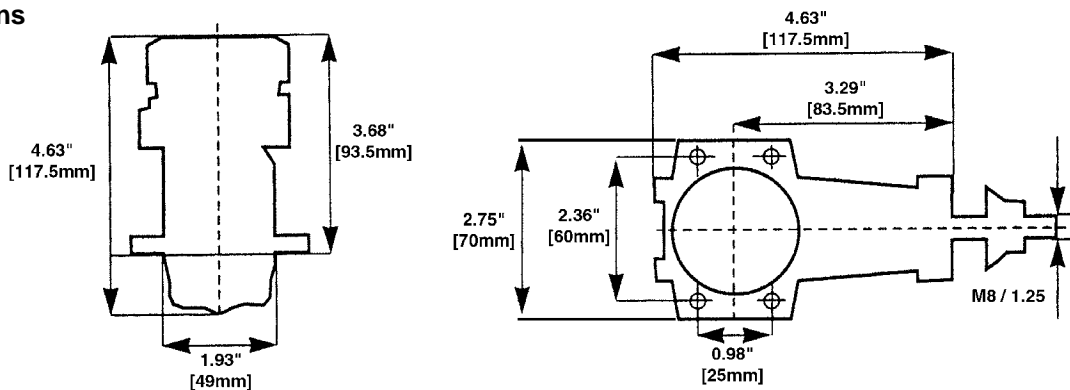

Dimensions