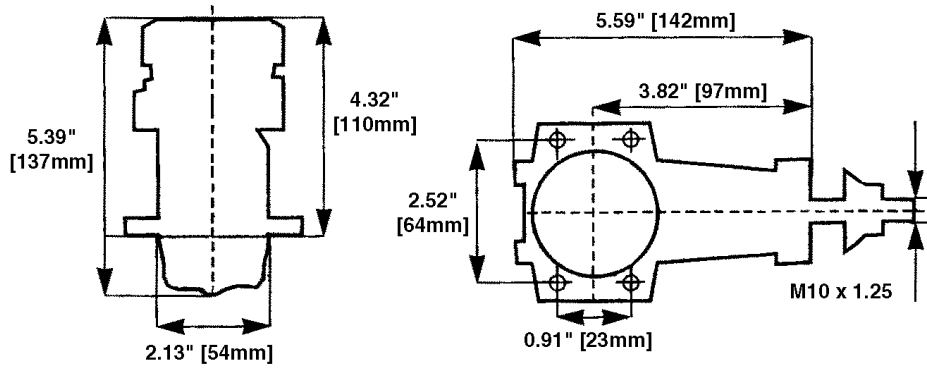

Dimensions