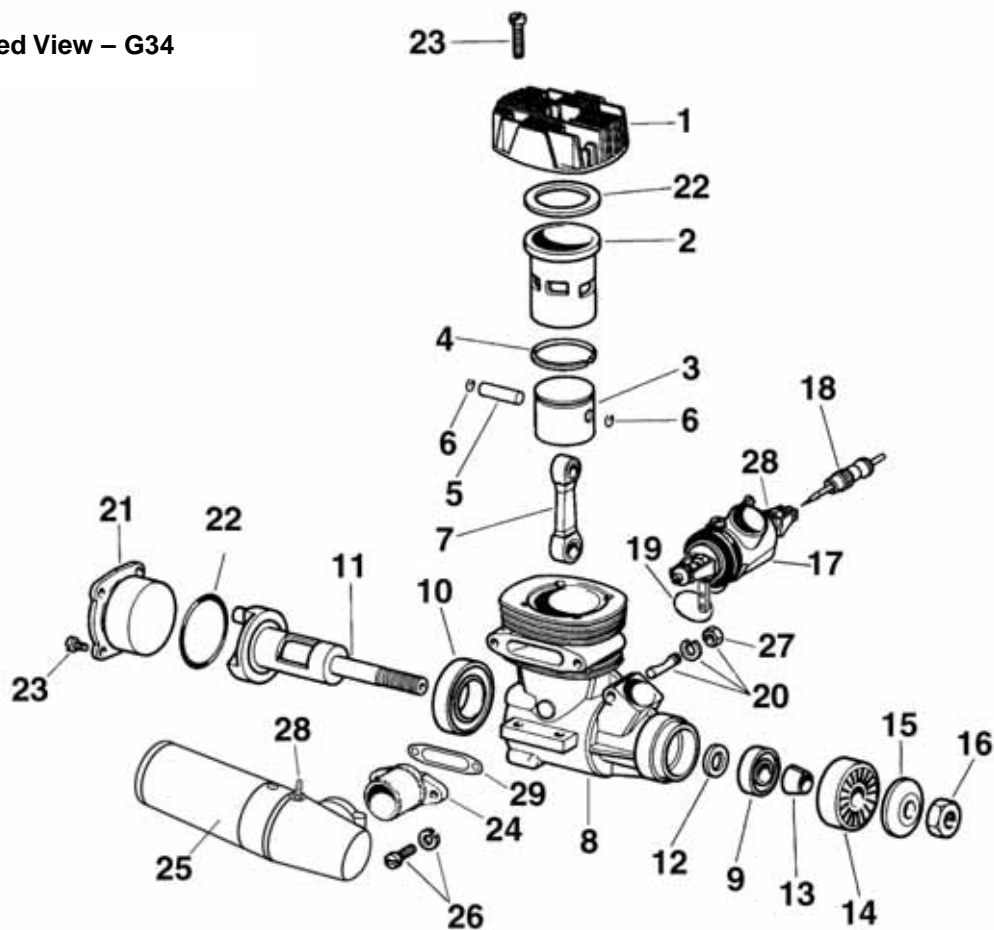

9:00 A.M. to 5:00 P.M. Central time
Monday through Friday

Engine Exploded View – G34

Dimensions

Carburetor Exploded View

Engine Parts List – G34

View#	Part #	Description
1	22293230	Cylinder Head
2	22043138	Cylinder Liner
3	22203140	Piston
4	22232990	Piston Ring
5	22273024	Wrist Pin
6	22132077	Wrist Pin Retainer
7	22033234	Connecting Rod
8	22053139	Crankcase
9	22121911	Front Bearing
10	22122834	Rear Bearing
11	22013137	Crankshaft
12	22222856	Crankshaft Spacer
13	22100234	Lock Cone
14	22221058	Drive Washer
15	22220291	Prop Washer
16	22110245	Prop Nut
17	12163273	Carburetor
18	22262774	High Speed Needle
19	22020561	Carburetor Body O-ring
20	22080210	Carburetor Retainer
21	22283116	Backplate
22	22243041	Engine Gasket Set
23	22253042	Engine Set Screw Set
24	22482589	Exhaust Stack
25	12523410	Silent Muffler/Stack
26	22252647	Muffler Screw Set
27	22110247	Carburetor Retainer Nut
28	22210286	Fuel Nipple/Pressure Fitting
29	22243213	Exhaust Stack Gasket (5)

Engine Exploded View – GS40

Dimensions

Carburetor Exploded View

Engine Parts List – GS40

View#	Part #	Description
1	22292863	Cylinder Head
2	22043279	Cylinder Liner
3	22203278	Piston
4	22231279	Piston Ring
5	22271616	Wrist Pin
6	22130249	Wrist Pin Retainer
7	22032243	Connecting Rod
8	22053208	Crankcase
9	22121911	Front Bearing
10	22121059	Rear Bearing
11	22013251	Crankshaft
12	22220294	Crankshaft Spacer
13	22100234	Lock Cone
14	22221058	Drive Washer
15	22220291	Prop Washer
16	22110245	Prop Nut
17	12163145	Carburetor
18	22262774	High Speed Needle
19	22020562	Carburetor Body O-ring
20	22080212	Carburetor Retainer
21	22283280	Backplate
22	22242894	Engine Gasket Set
23	22252747	Engine Screw Set
24	22482571	Exhaust Stack
25	12523411	Silent Muffler
25*	12523618	Economy Muffler
26	22253579	Muffler Screw Set
27	22110247	Carburetor Retainer Nut
28	22210286	Fuel Nipple/Pressure Fitting
29	22243220	Exhaust Stack Gasket (5)