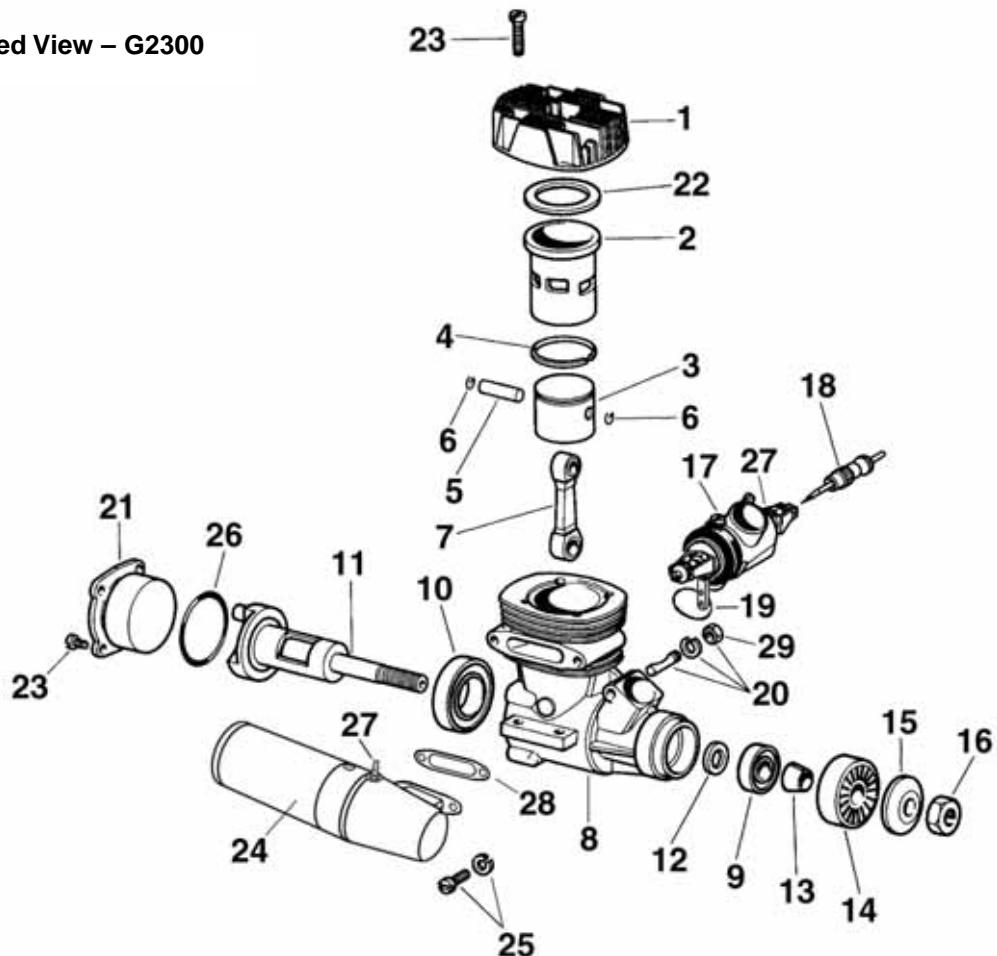

Engine Exploded View – G2300