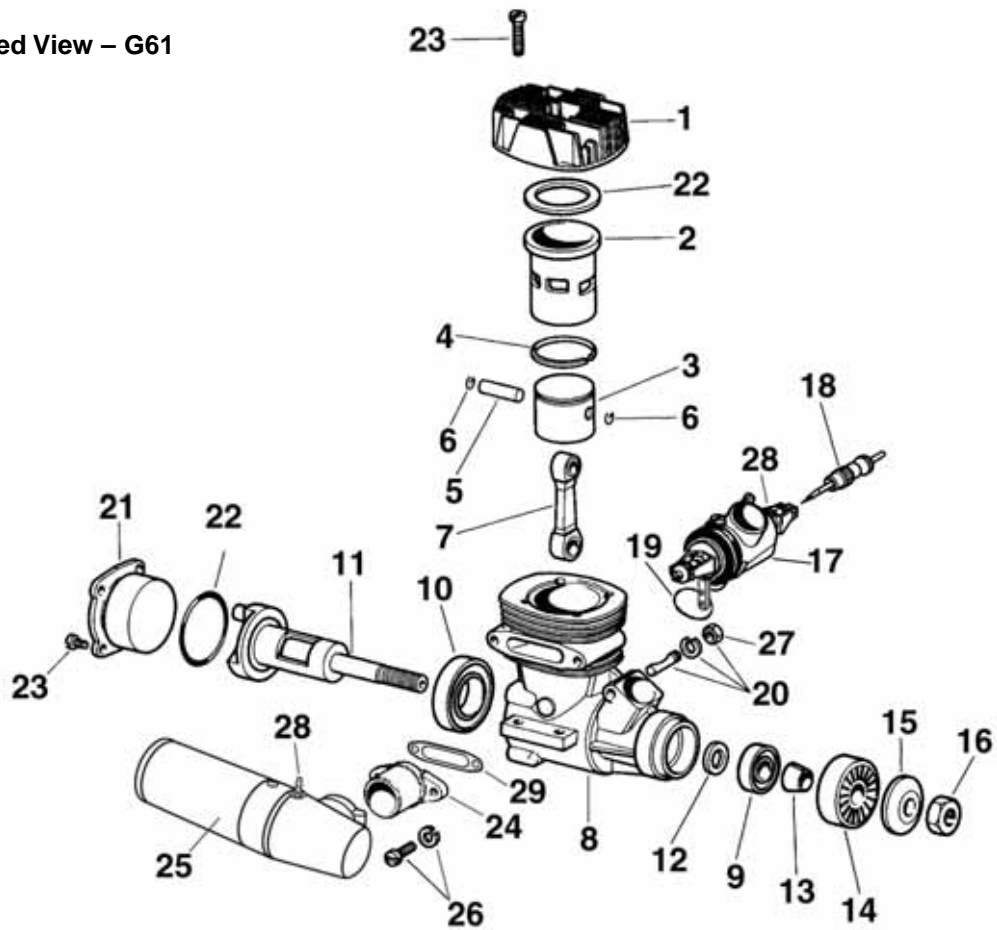

Engine Exploded View – G61