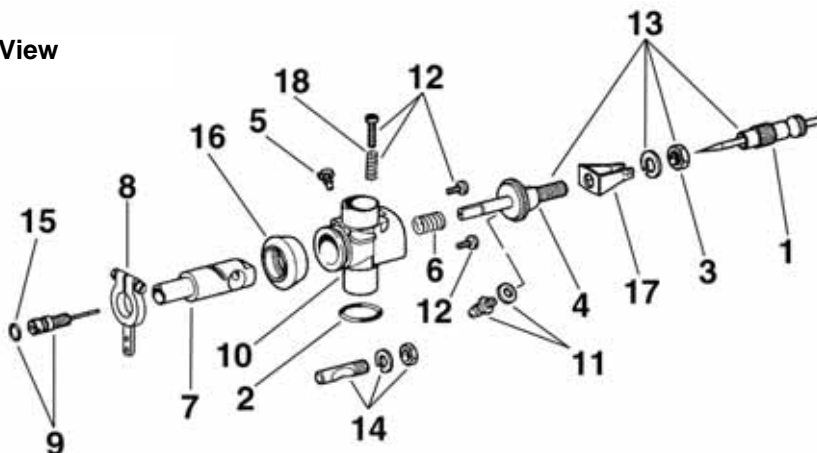

Carburetor Parts List

View#	Part#	Description
1	22262774	Needle
2	22020561	Carburetor Body O-ring
3	22111862	Needle Ratchet Spring Nut
4	22302944	Spray Bar
5	22250445	Throttle Barrel Guide Screw
6	22170815	Throttle Barrel Spring
7	22313090	Throttle Barrel
8	22333236	Throttle Arm
9	22263099	Idle Needle
10	22322648	Carburetor Body
11	22210286	Fuel Nipple
12	22250346	Screw Set
13	22073088	Needle Valve Assembly
14	22080210	Carb Retainer
15	22023104	Idle Needle O-ring
16	22592336	Throttle Barrel Dust Shield
17	22172779	Ratchet Spring
18	22170814	Throttle Barrel Stop Screw Spring

Engine Exploded View – GS40

Dimensions

Carburetor Exploded View

Engine Parts List – GS40

View#	Part #	Description
1	22292863	Cylinder Head
2	22043279	Cylinder Liner
3	22203278	Piston
4	22231279	Piston Ring
5	22271616	Wrist Pin
6	22130249	Wrist Pin Retainer
7	22032243	Connecting Rod
8	22053208	Crankcase
9	22121911	Front Bearing
10	22121059	Rear Bearing
11	22013251	Crankshaft
12	22220294	Crankshaft Spacer
13	22100234	Lock Cone
14	22221058	Drive Washer
15	22220291	Prop Washer
16	22110245	Prop Nut
17	12163145	Carburetor
18	22262774	High Speed Needle
19	22020562	Carburetor Body O-ring
20	22080212	Carburetor Retainer
21	22283280	Backplate
22	22242894	Engine Gasket Set
23	22252747	Engine Screw Set
24	22482571	Exhaust Stack
25	12523411	Silent Muffler
25*	12523618	Economy Muffler
26	22253579	Muffler Screw Set
27	22110247	Carburetor Retainer Nut
28	22210286	Fuel Nipple/Pressure Fitting
29	22243220	Exhaust Stack Gasket (5)