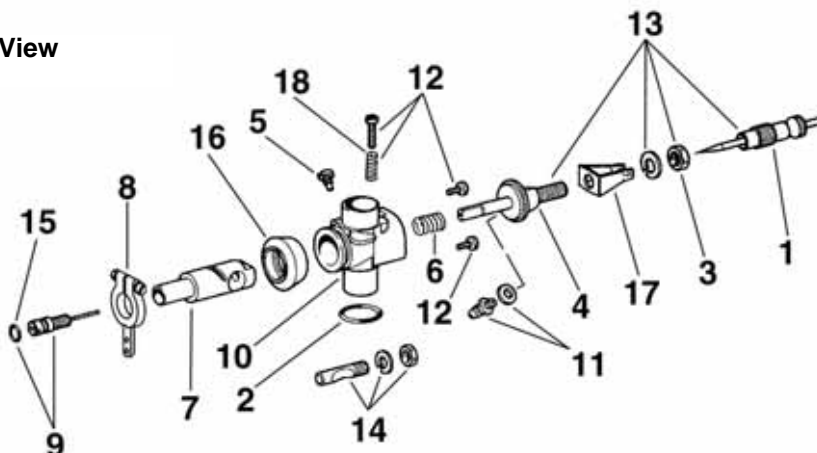

Carburetor Exploded View