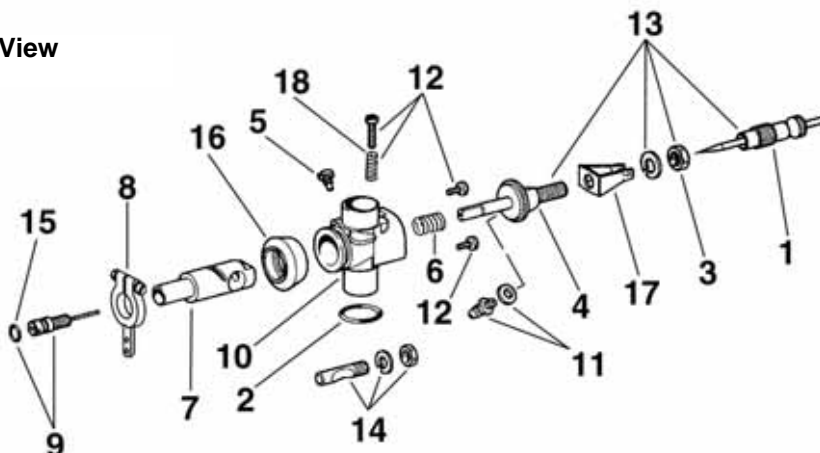

G51 C/L Carburetor Parts

View#	Part#	Description
not shown	22260354	Needle
not shown	22020561	Venturi O-ring
not shown	22070153	Needle Assembly/Spray Bar
not shown	22110136	Needle Valve Lock Nut
not shown	22323195	Venturi

Engine Exploded View – G61

Dimensions

Carburetor Exploded View

Engine Parts List – G61

View#	Part#	Description
1	22292525	Cylinder Head
2	22042684	Cylinder Liner
3	22201847	Piston
4	22231205	Piston Ring
5	22271773	Wrist Pin
6	22131638	Wrist Pin Retainer
7	22032121	Connecting Rod
8	22053077	Crankcase
9	22121908	Front Bearing
10	22123543	Rear Bearing
11	22012445	Crankshaft
12	22220295	Crankshaft Spacer
13	22101912	Lock Cone
14	22221907	Drive Washer
15	22221903	Prop Washer
16	22112167	Prop Nut
17	12163146	Carburetor
18	22262774	High Speed Needle
19	22020562	Carburetor Body O-ring
20	22082378	Carburetor Retainer
21	22283574	Backplate
22	22243637	Engine Gasket Set
23	22253638	Engine Screw Set
24	22482519	Exhaust Stack
25	12523412	Silent Muffler
26	22253579	Muffler Screw Set
27	22110247	Carburetor Retainer Nut
28	22210286	Fuel Nipple/Pressure Fitting
29	22243221	Exhaust Stack Gasket (5)

ENGINE DIMENSIONS CHART

Standard (inches)

Engine	A	B	C	D	E	F	G	H	I
G34 RING R/C	1.50	0.59	1.18	1.77	2.13	2.87	2.99	2.40	UNF 1/4" x 28
GS 40 RING R/C	1.65	0.75	1.34	1.97	2.28	3.15	3.31	2.65	UNF 1/4" x 28
GS 45 ABC R/C	1.65	0.75	1.34	1.97	2.28	3.15	3.35	2.67	UNF 1/4" x 28
G51 RING CL	1.65	0.75	1.34	1.97	2.28	3.15	3.43	2.75	UNF 1/4" x 28
G51 RING R/C	1.65	0.75	1.34	1.97	2.28	3.15	3.43	2.75	UNF 1/4" x 28
G61 RING	1.97	0.79	1.65	2.36	2.72	3.82	4.09	3.19	UNF 5/16" x 24
G61 ABC R/C	1.97	0.79	1.65	2.36	2.72	3.82	4.09	3.19	UNF 5/16" x 24
G75 RING R/C	1.97	0.79	1.65	2.36	2.72	3.82	4.13	3.22	UNF 5/16" x 24
G90 RING R/C	1.97	0.79	1.65	2.36	2.72	3.82	4.24	3.34	UNF 5/16" x 24
G2300 RING R/C	2.36	0.98	1.93	2.78	3.29	4.63	4.63	3.68	UNF 5/16" x 24
G3250 R/C	2.52	0.91	2.13	2.87	3.82	5.59	5.39	4.32	UNF 5/16" x 24
G4500 R/C	2.91	1.18	2.44	3.39	3.74	6.50	5.90	4.72	M10 x 1.25