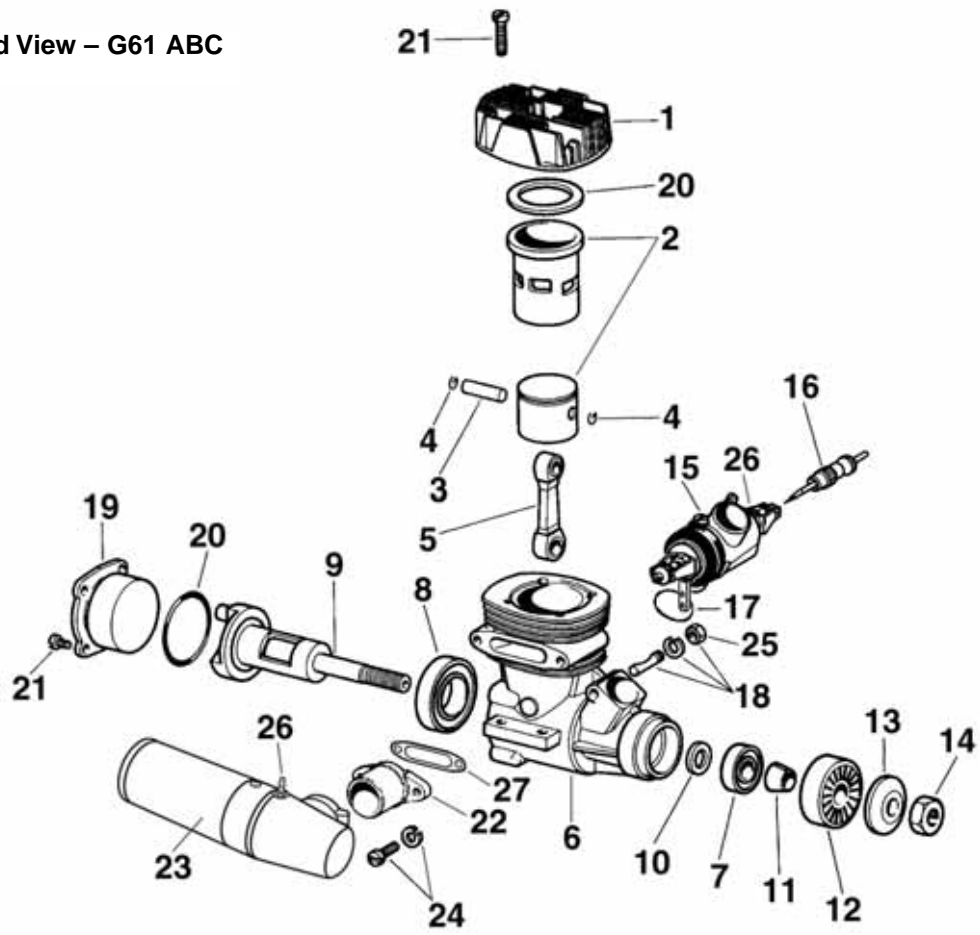

Engine Exploded View – G61 ABC