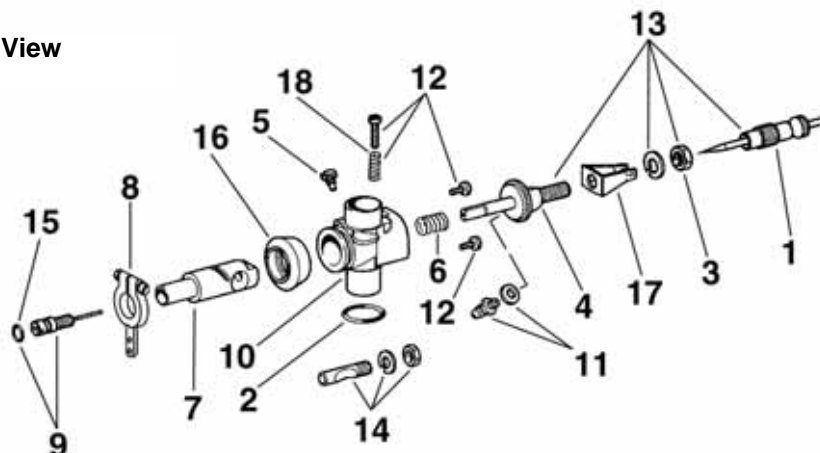

Carburetor Parts List

View#	Part#	Description
1	22262774	Needle
2	22020577	Carburetor Body O-ring
3	22111862	Needle Ratchet Spring Nut
4	22303125	Spray Bar
5	22250445	Throttle Barrel Guide Screw
6	22170815	Throttle Barrel Spring
7	22313126	Throttle Barrel
8	22333236	Throttle Arm
9	22263170	Idle Needle
10	22323124	Carburetor Body
11	22210286	Fuel Nipple
12	22253211	Screw Set
13	22073210	Needle Valve Assembly
14	22082016	Carb Retainer
15	22023104	Idle Needle O-ring
16	22593127	Throttle Barrel Dust Shield
17	22172779	Ratchet Spring
18	22170814	Throttle Barrel Stop Screw Spring

Engine Exploded View – 60cc Inline Twin

Note: Exploded View of G4500 shown is for reference only. 60cc Inline Twin Exploded View is not currently available.

Dimensions

Carburetor Exploded View

Engine Parts List – 60cc Inline Twin

ENGINE DIMENSIONS CHART

Standard (inches)

Engine	A	B	C	D	E	F	G	H	I
G34 RING R/C	1.50	0.59	1.18	1.77	2.13	2.87	2.99	2.40	UNF 1/4" x 28
GS 40 RING R/C	1.65	0.75	1.34	1.97	2.28	3.15	3.31	2.65	UNF 1/4" x 28
GS 45 ABC R/C	1.65	0.75	1.34	1.97	2.28	3.15	3.35	2.67	UNF 1/4" x 28
G51 RING CL	1.65	0.75	1.34	1.97	2.28	3.15	3.43	2.75	UNF 1/4" x 28
G51 RING R/C	1.65	0.75	1.34	1.97	2.28	3.15	3.43	2.75	UNF 1/4" x 28
G61 RING	1.97	0.79	1.65	2.36	2.72	3.82	4.09	3.19	UNF 5/16" x 24
G61 ABC R/C	1.97	0.79	1.65	2.36	2.72	3.82	4.09	3.19	UNF 5/16" x 24
G75 RING R/C	1.97	0.79	1.65	2.36	2.72	3.82	4.13	3.22	UNF 5/16" x 24
G90 RING R/C	1.97	0.79	1.65	2.36	2.72	3.82	4.24	3.34	UNF 5/16" x 24
G2300 RING R/C	2.36	0.98	1.93	2.78	3.29	4.63	4.63	3.68	UNF 5/16" x 24
G3250 R/C	2.52	0.91	2.13	2.87	3.82	5.59	5.39	4.32	UNF 5/16" x 24
G4500 R/C	2.91	1.18	2.44	3.39	3.74	6.50	5.90	4.72	M10 x 1.25