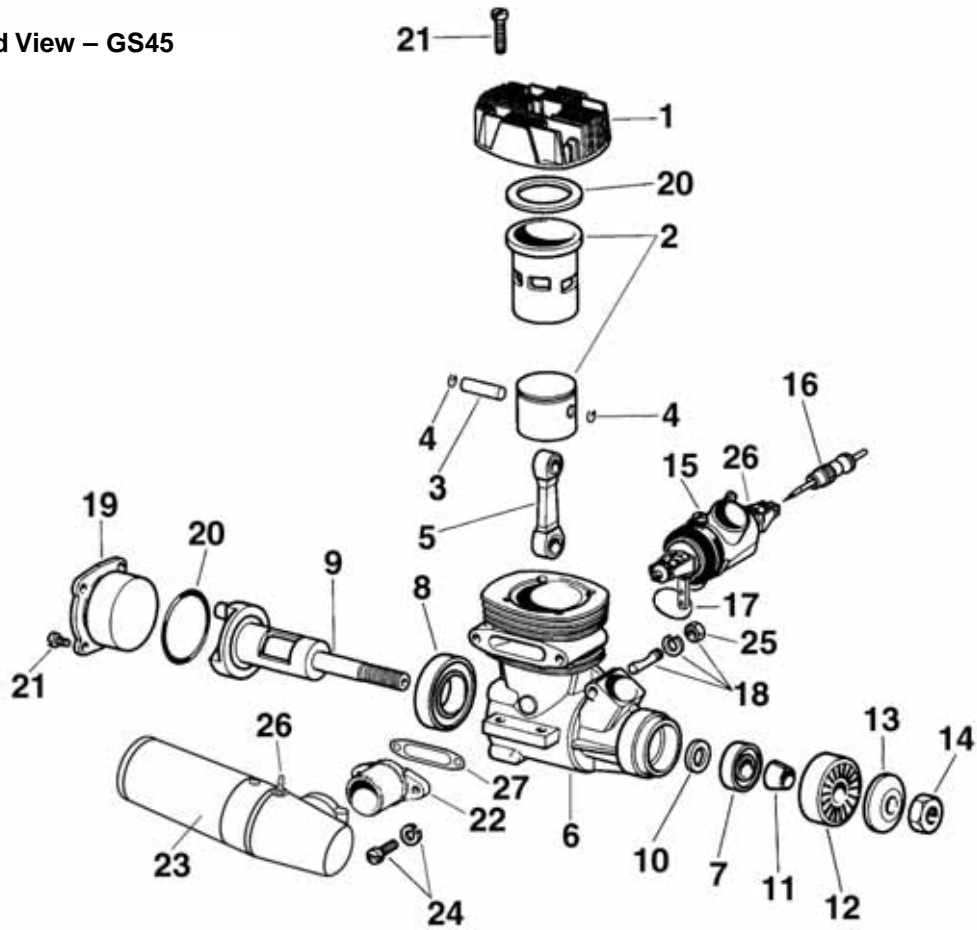

Engine Exploded View – GS45