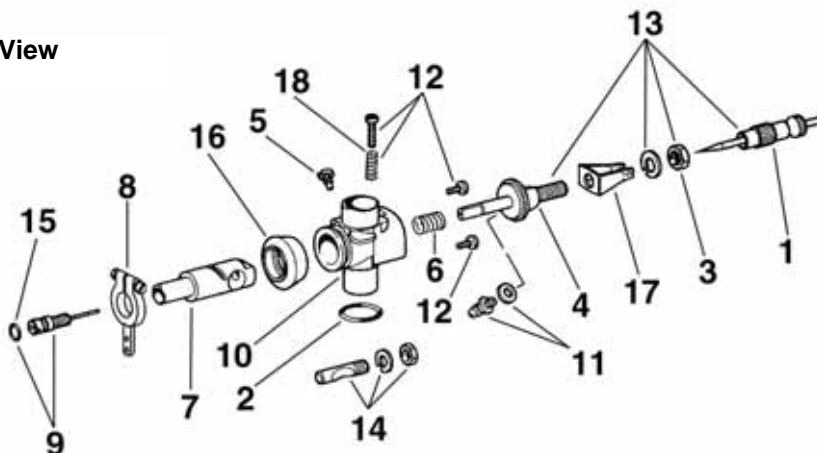

Carburetor Parts List

View#	Part#	Description
1	22262774	High Speed Needle
2	22020562	Carburetor Body O-ring
3	22111862	Needle Ratchet Spring Nut
4	22302775	Spray Bar
5	22250445	Throttle Barrel Guide
6	22170815	Throttle Barrel Spring
7	22313144	Throttle Barrel
8	22333236	Throttle Arm
9	22263099	Idle Needle
10	22322404	Carburetor Body
11	22210286	Fuel Nipple
12	22250346	Screw Set
13	22072812	Needle Valve Assembly
14	22080212	Carburetor Retainer
15	22023104	Idle Needle O-ring
16	22592342	Throttle Barrel Dust Shield
17	22172779	Ratchet Spring
18	22170814	Throttle Barrel Stop Screw Spring

Engine Exploded View – G51

Dimensions

Carburetor Exploded View

Engine Parts List – G51

View#	Part#	Description
1	22293178	Cylinder Head
2	22043129	Cylinder Liner–G51 R/C
2	22043181	Cylinder Liner–G51 C/L
3	22203177	Piston
4	22232394	Piston Ring
5	22271572	Wrist Pin
6	22130249	Wrist Pin Retainer
7	22032683	Connecting Rod
8	22053141	Crankcase
9	22121911	Front Bearing
10	22121059	Rear Bearing
11	22013154	Crankshaft
12	22220294	Crankshaft Spacer
13	22100234	Lock Cone
14	22221058	Drive Washer
15	22220291	Prop Washer
16	22110245	Prop Nut
17	12163145	Carburetor–G51 R/C
18	22262774	High Speed Needle–G51 R/C
19	22020562	Carburetor Body O-ring–G51 R/C
20	22080212	Carburetor Retainer
21	22282632	Backplate
22	22243216	Engine Gasket Set
23	22252747	Engine Screw Set
24	22482571	Exhaust Stack
25	12523411	Silent Muffler
26	22253579	Muffler Screw Set
27	22110247	Carburetor Retainer Nut
28	22210286	Fuel Nipple/Pressure
29	22243220	Exhaust Stack Gasket (5)
not shown	22260354	Needle–G51 C/L
not shown	22020561	Carburetor Body O-ring–G51 C/L