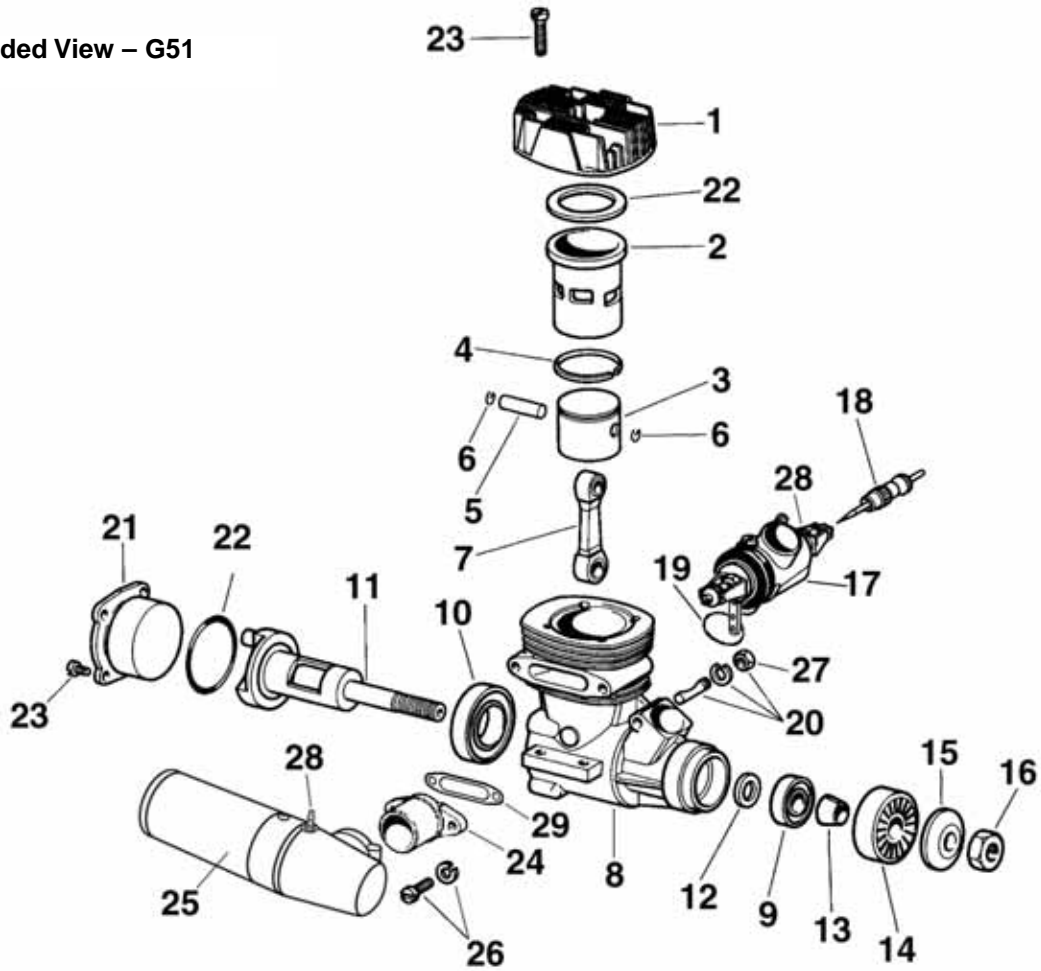

Engine Exploded View – G51