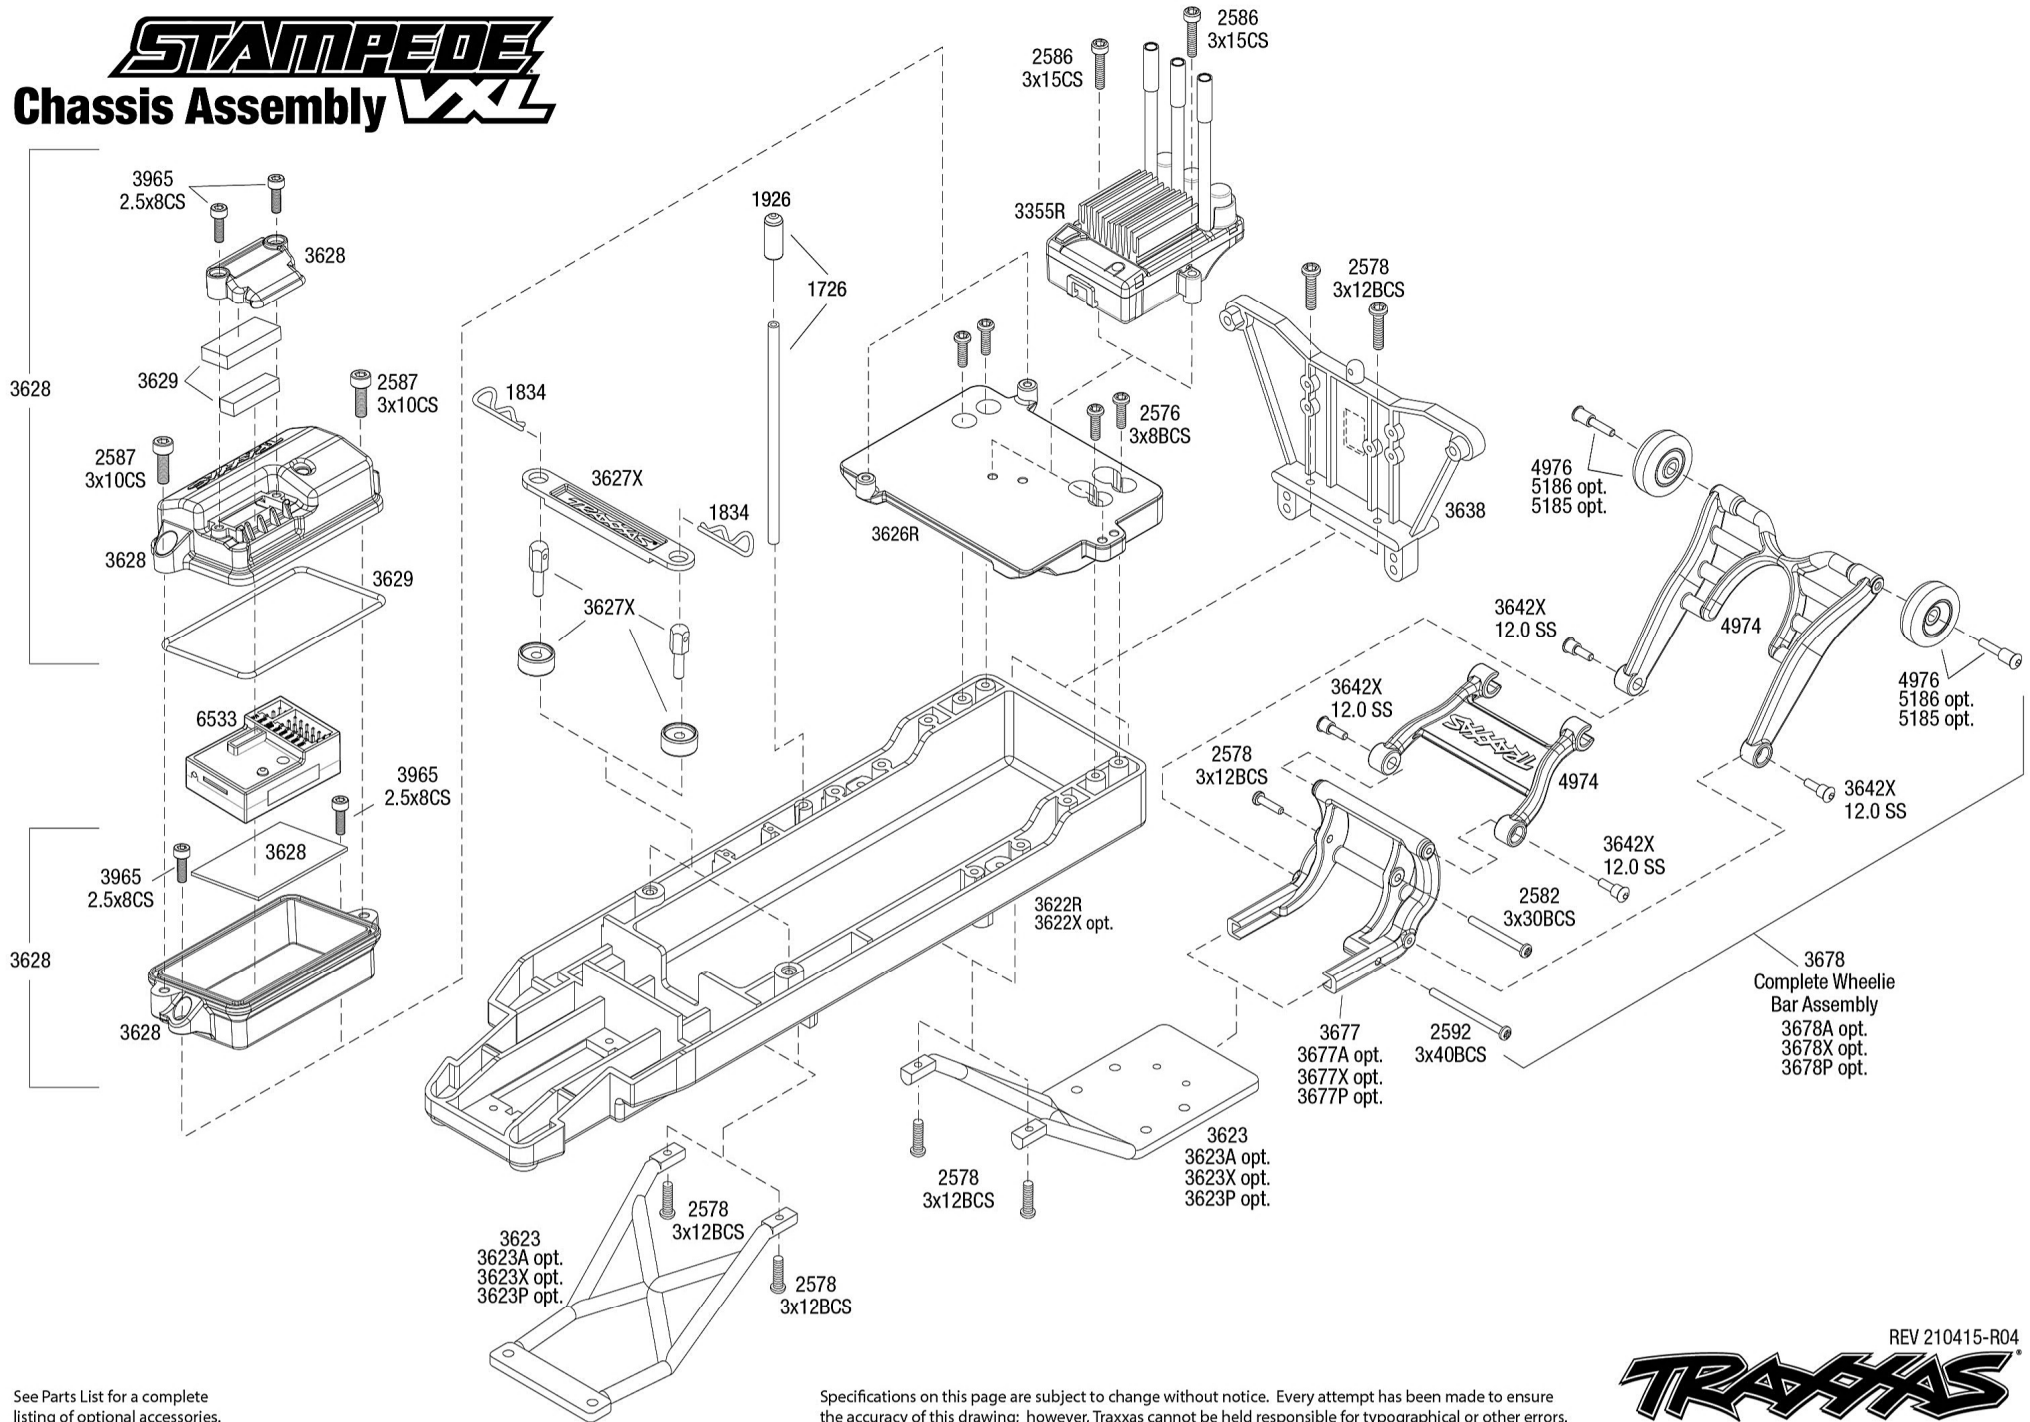

# STAMPEDE

## Chassis Assembly **VXL**

See Parts List for a complete listing of optional accessories.

Specifications on this page are subject to change without notice. Every attempt has been made to ensure the accuracy of this drawing; however, Traxxas cannot be held responsible for typographical or other errors.

## Front Assembly VXL