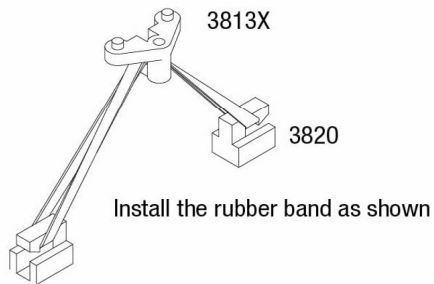

See Parts List for a complete listing of optional accessories.

REV 190401-F

TRAXXAS

BLAST

Front Assembly

190401-R01
Specifications on this page are subject to change without notice. Every attempt has been made to ensure the accuracy of the drawing, however Traxxas cannot be held responsible for typographical or other errors.