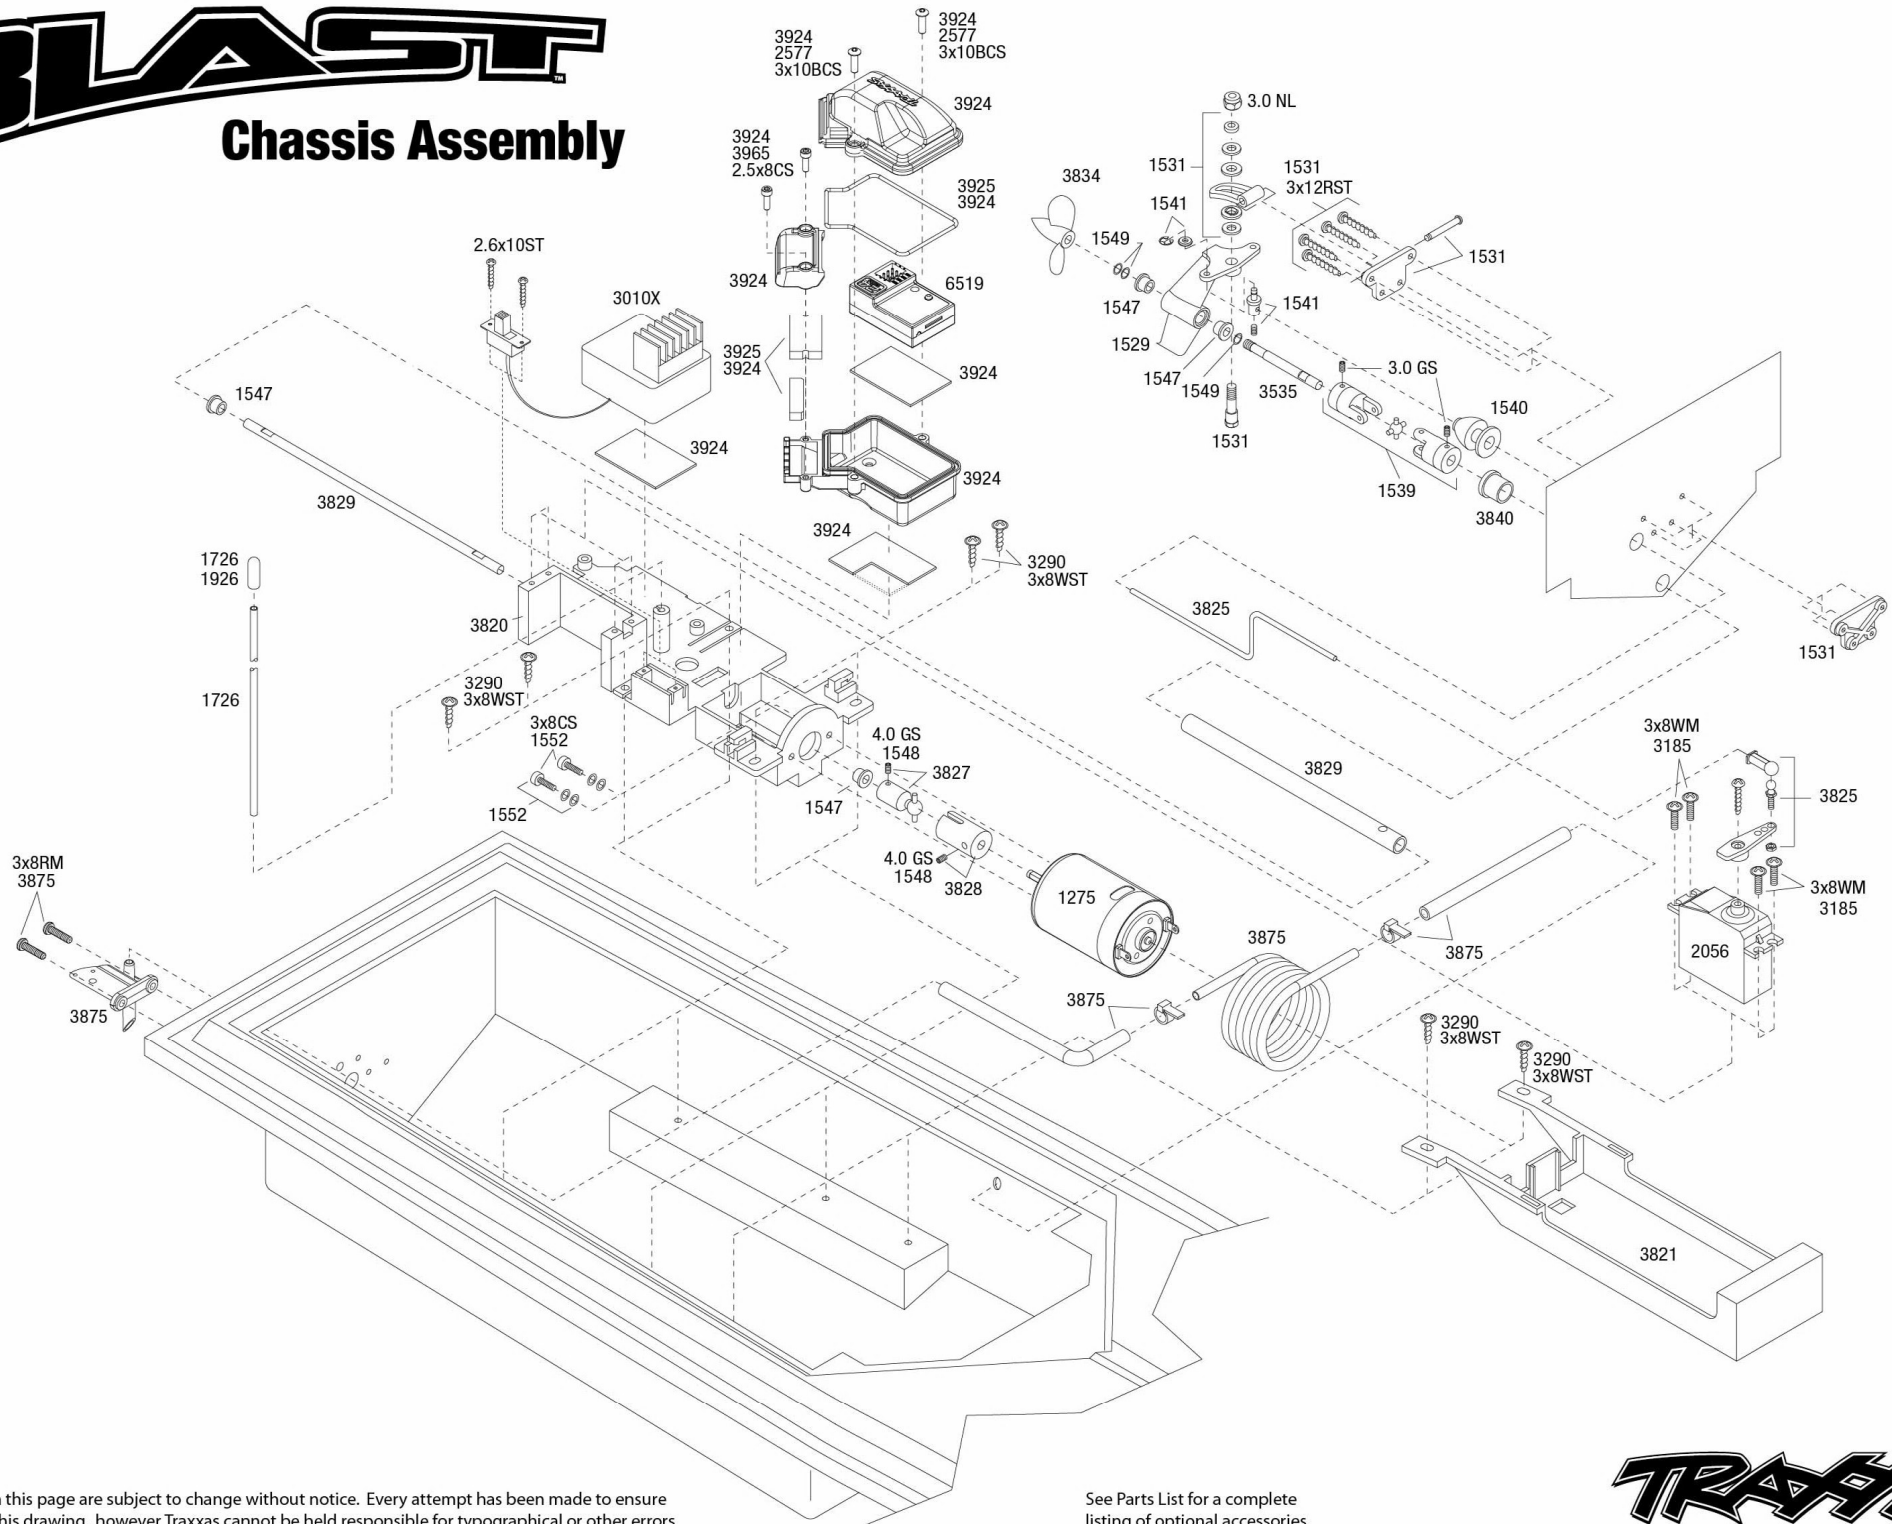

BLAST

Chassis Assembly

Modifications on this page are subject to change without notice. Every attempt has been made to ensure accuracy of this drawing, however Traxxas cannot be held responsible for typographical or other errors.

See Parts List for a complete listing of optional accessories.

REV 190401-F

TRAXXAS

BLAST

Front Assembly

190401-R01
Specifications on this page are subject to change without notice. Every attempt has been made to ensure the accuracy of the drawing, however Traxxas cannot be held responsible for typographical or other errors.

See Parts List for a complete listing of optional accessories.