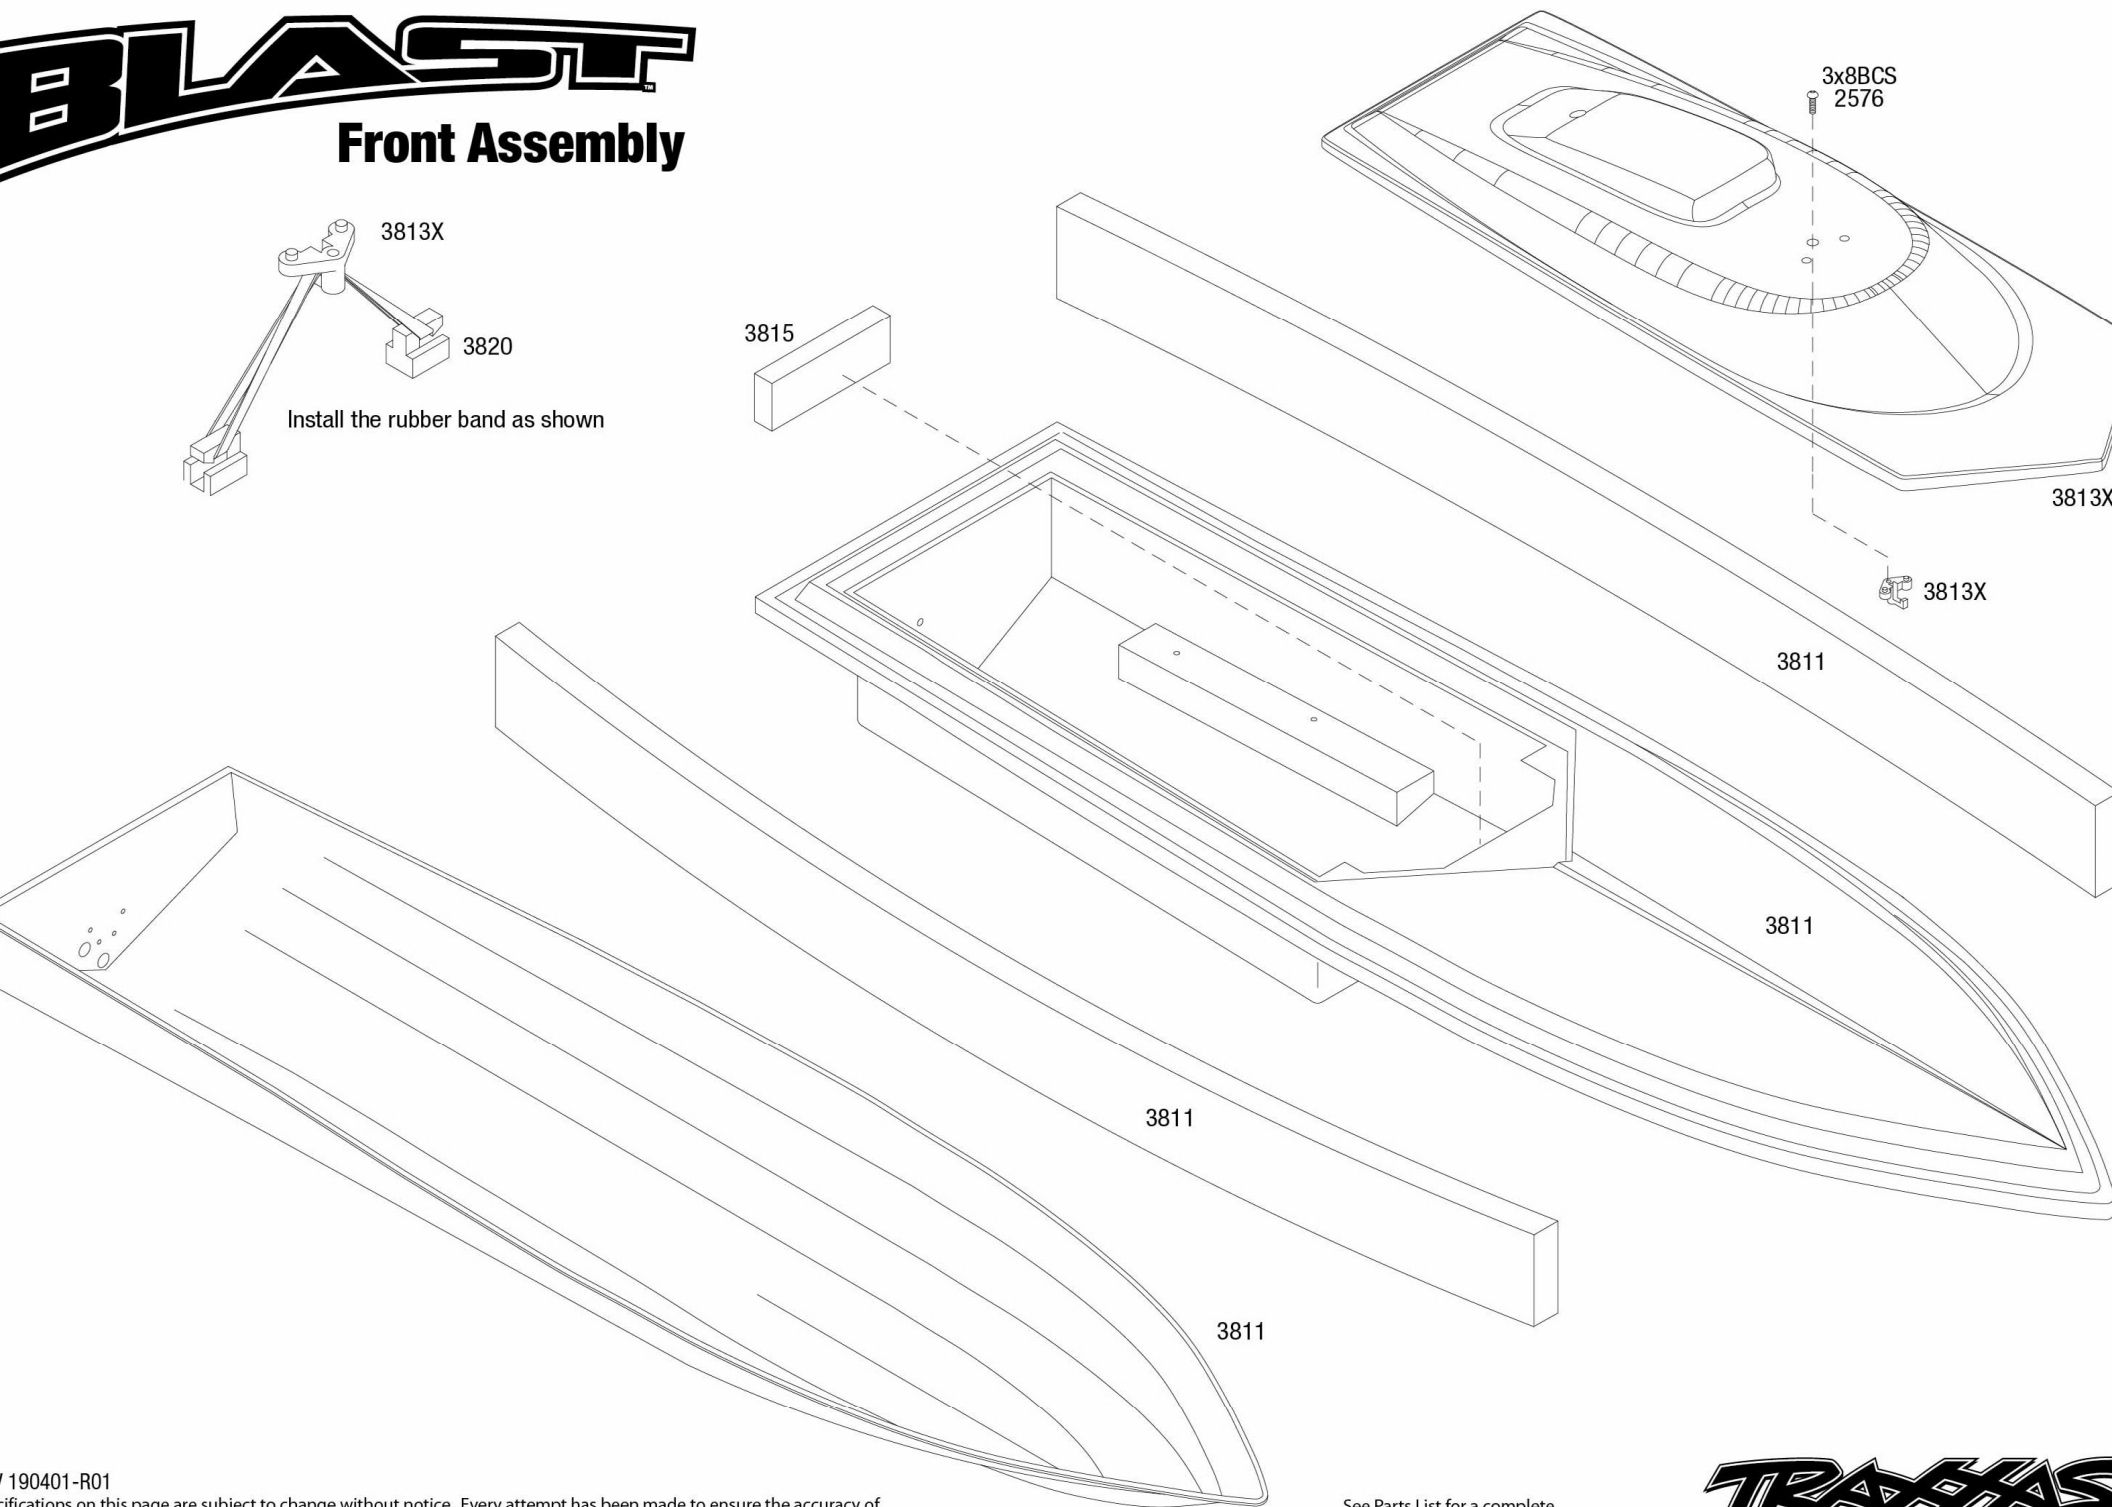

BLAST

Chassis Assembly

Modifications on this page are subject to change without notice. Every attempt has been made to ensure accuracy of this drawing, however Traxxas cannot be held responsible for typographical or other errors.

See Parts List for a complete listing of optional accessories.

REV 190401-F

TRAXXAS

BLAST

Front Assembly

190401-R01
Specifications on this page are subject to change without notice. Every attempt has been made to ensure the accuracy of the drawing, however Traxxas cannot be held responsible for typographical or other errors.