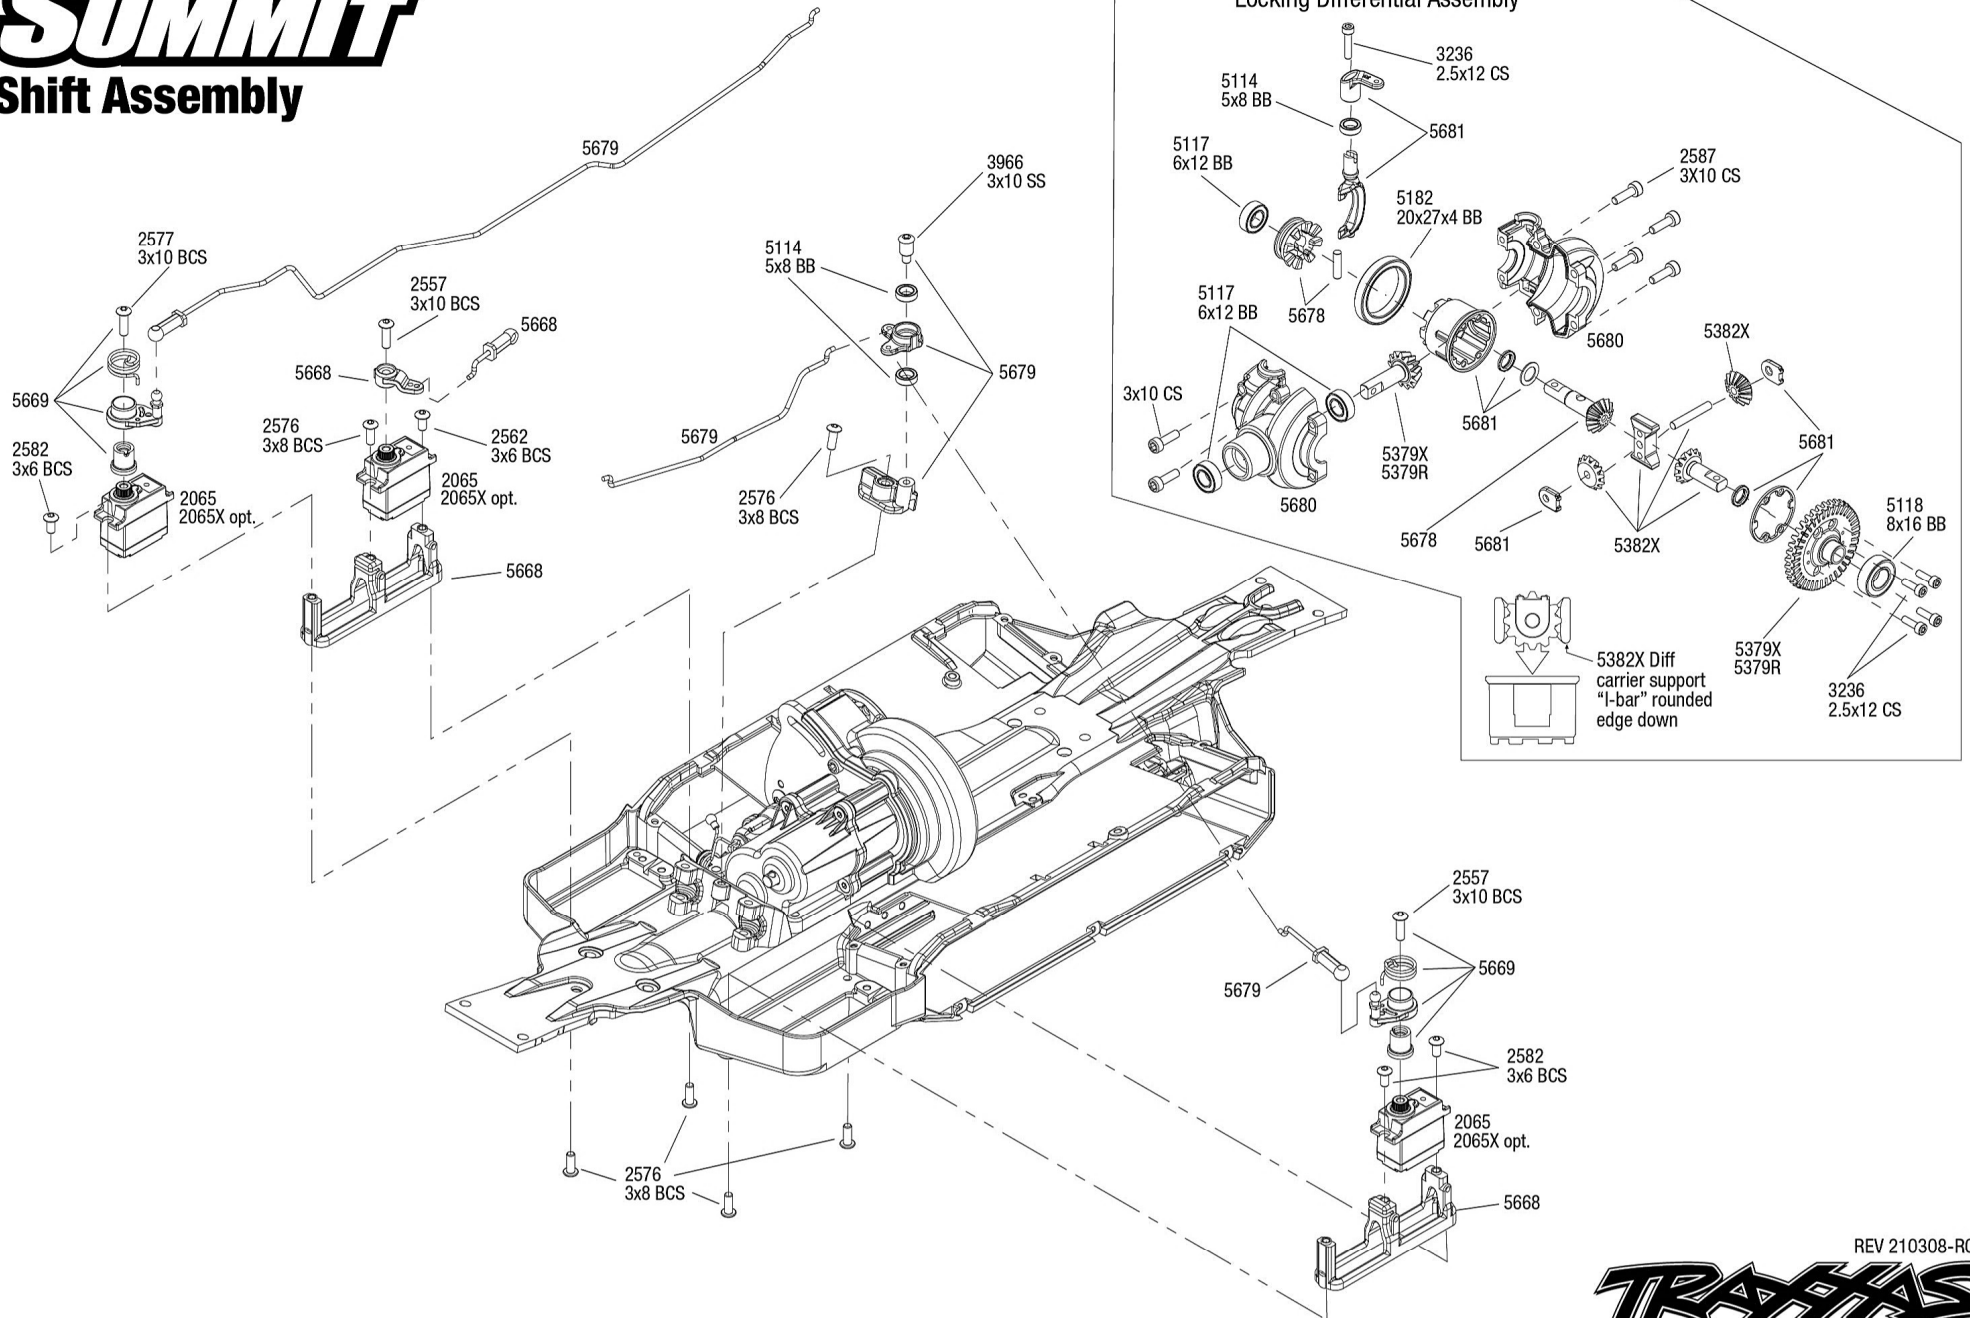

SUMMIT

Front Assembly

SUMMIT

Shift Assembly

See Parts List for a complete listing of optional accessories.

Specifications on this page are subject to change without notice. Every attempt has been made to ensure the accuracy of this drawing; however, Traxxas cannot be held responsible for typographical or other errors.

REV 210308-R09
TRAXXAS

REV 210308-R09
Specifications on this page are subject to change without notice. Every attempt has been made to ensure the accuracy of this drawing; however, Traxxas cannot be held responsible for typographical or other errors.

See Parts List for a complete listing of optional accessories.

SUMMIT
Chassis Assembly