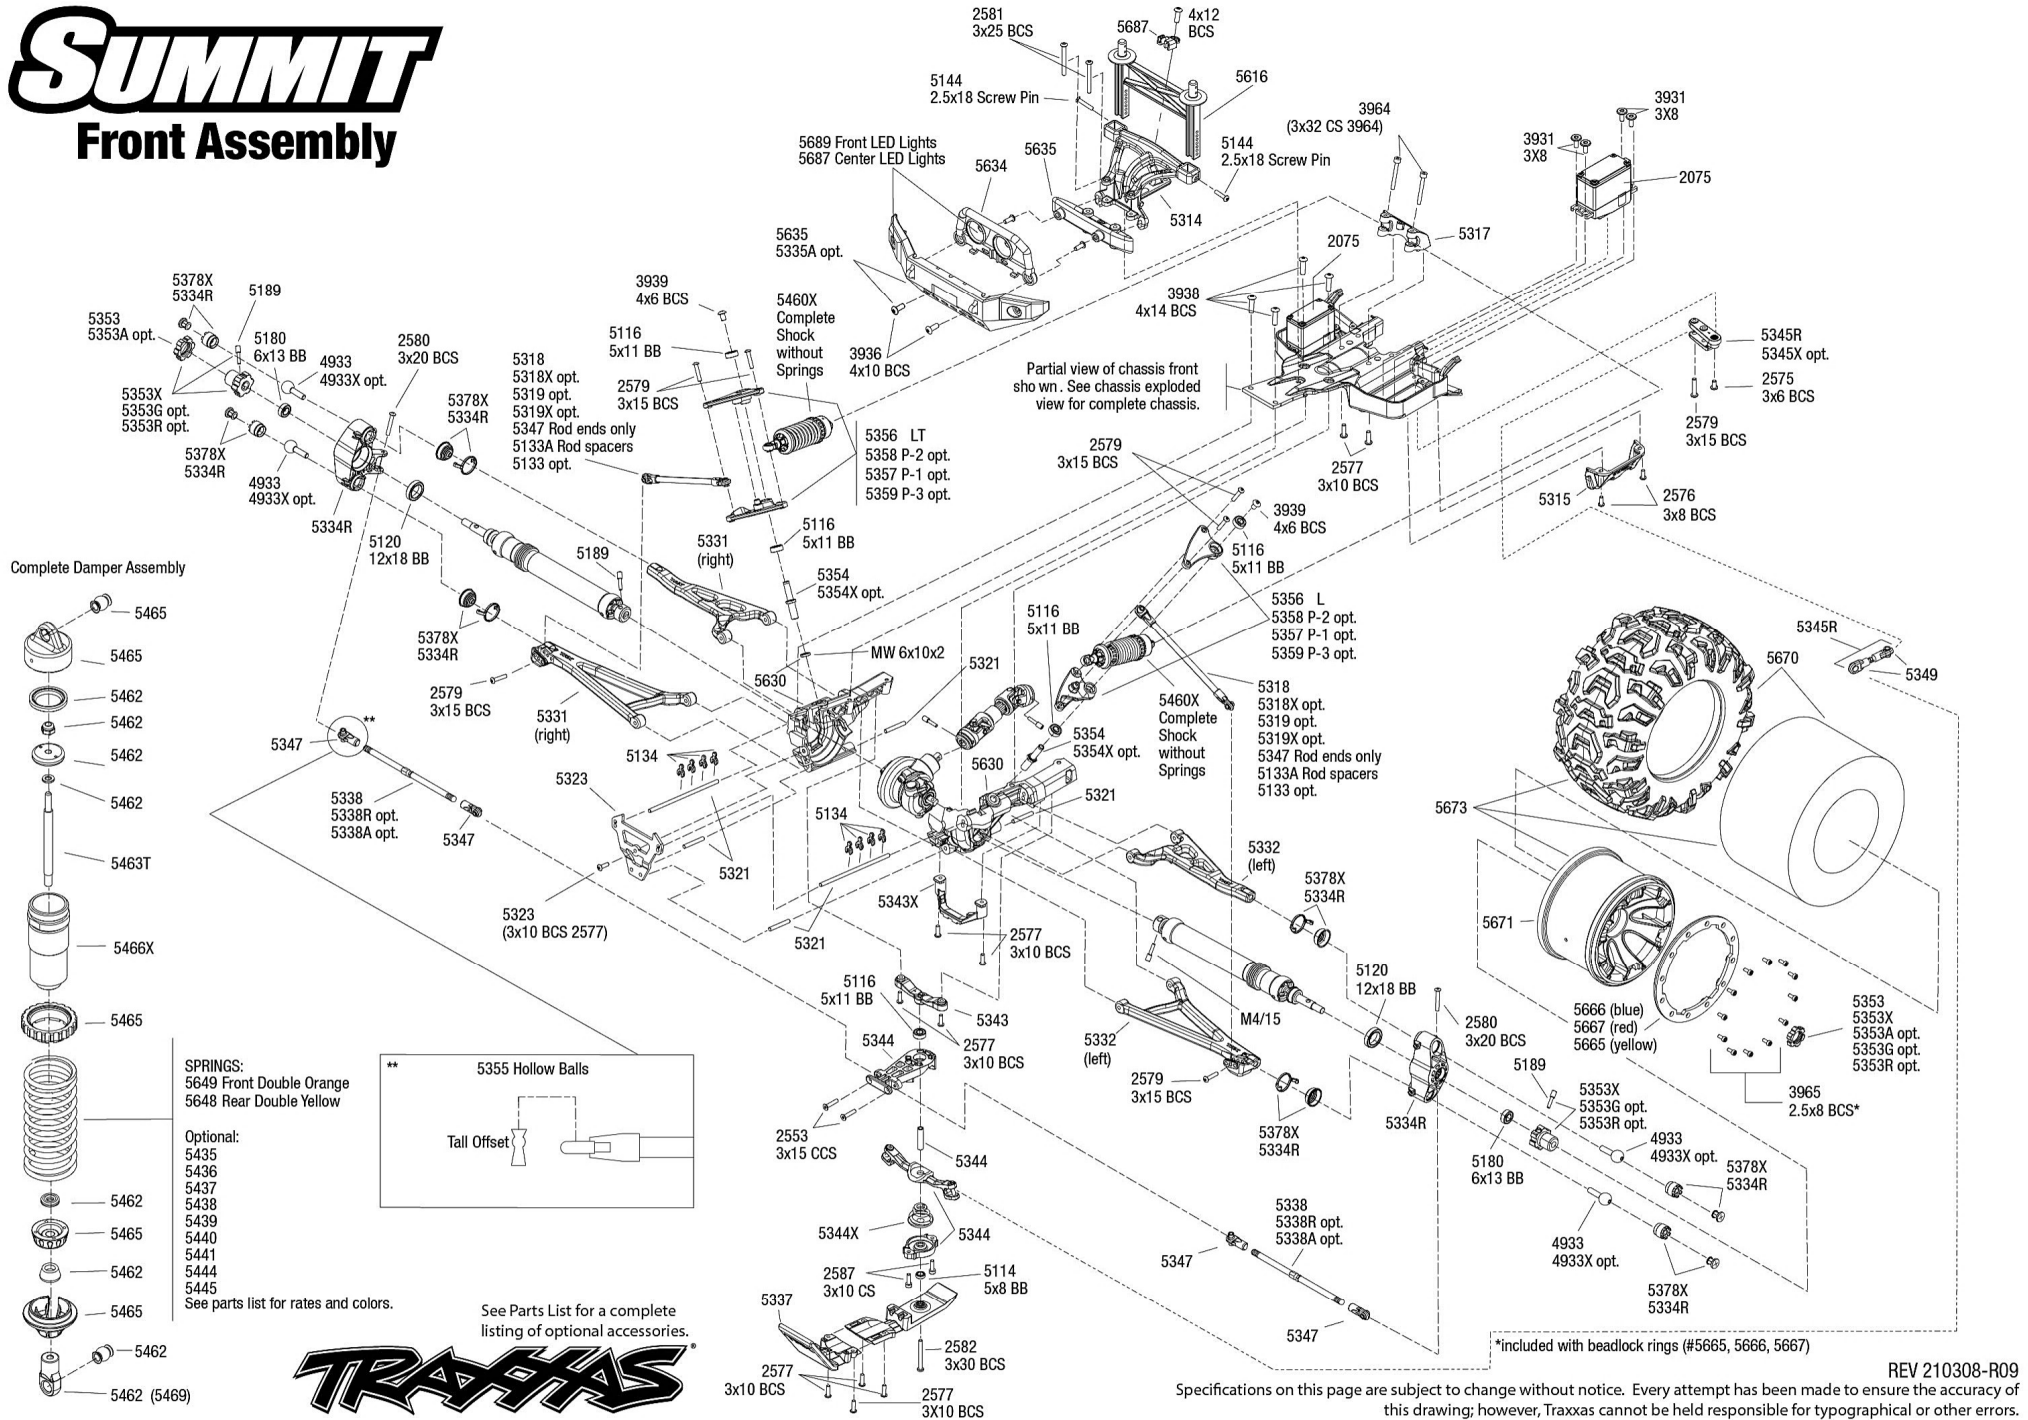

SUMMIT

Front Assembly

SUMMIT

Shift Assembly

See Parts List for a complete listing of optional accessories.

Specifications on this page are subject to change without notice. Every attempt has been made to ensure the accuracy of this drawing; however, Traxxas cannot be held responsible for typographical or other errors.

REV 210308-R09
TRAXXAS

REV 210308-R09
Specifications on this page are subject to change without notice. Every attempt has been made to ensure the accuracy of this drawing; however, Traxxas cannot be held responsible for typographical or other errors.

See Parts List for a complete listing of optional accessories.

SUMMIT
Chassis Assembly