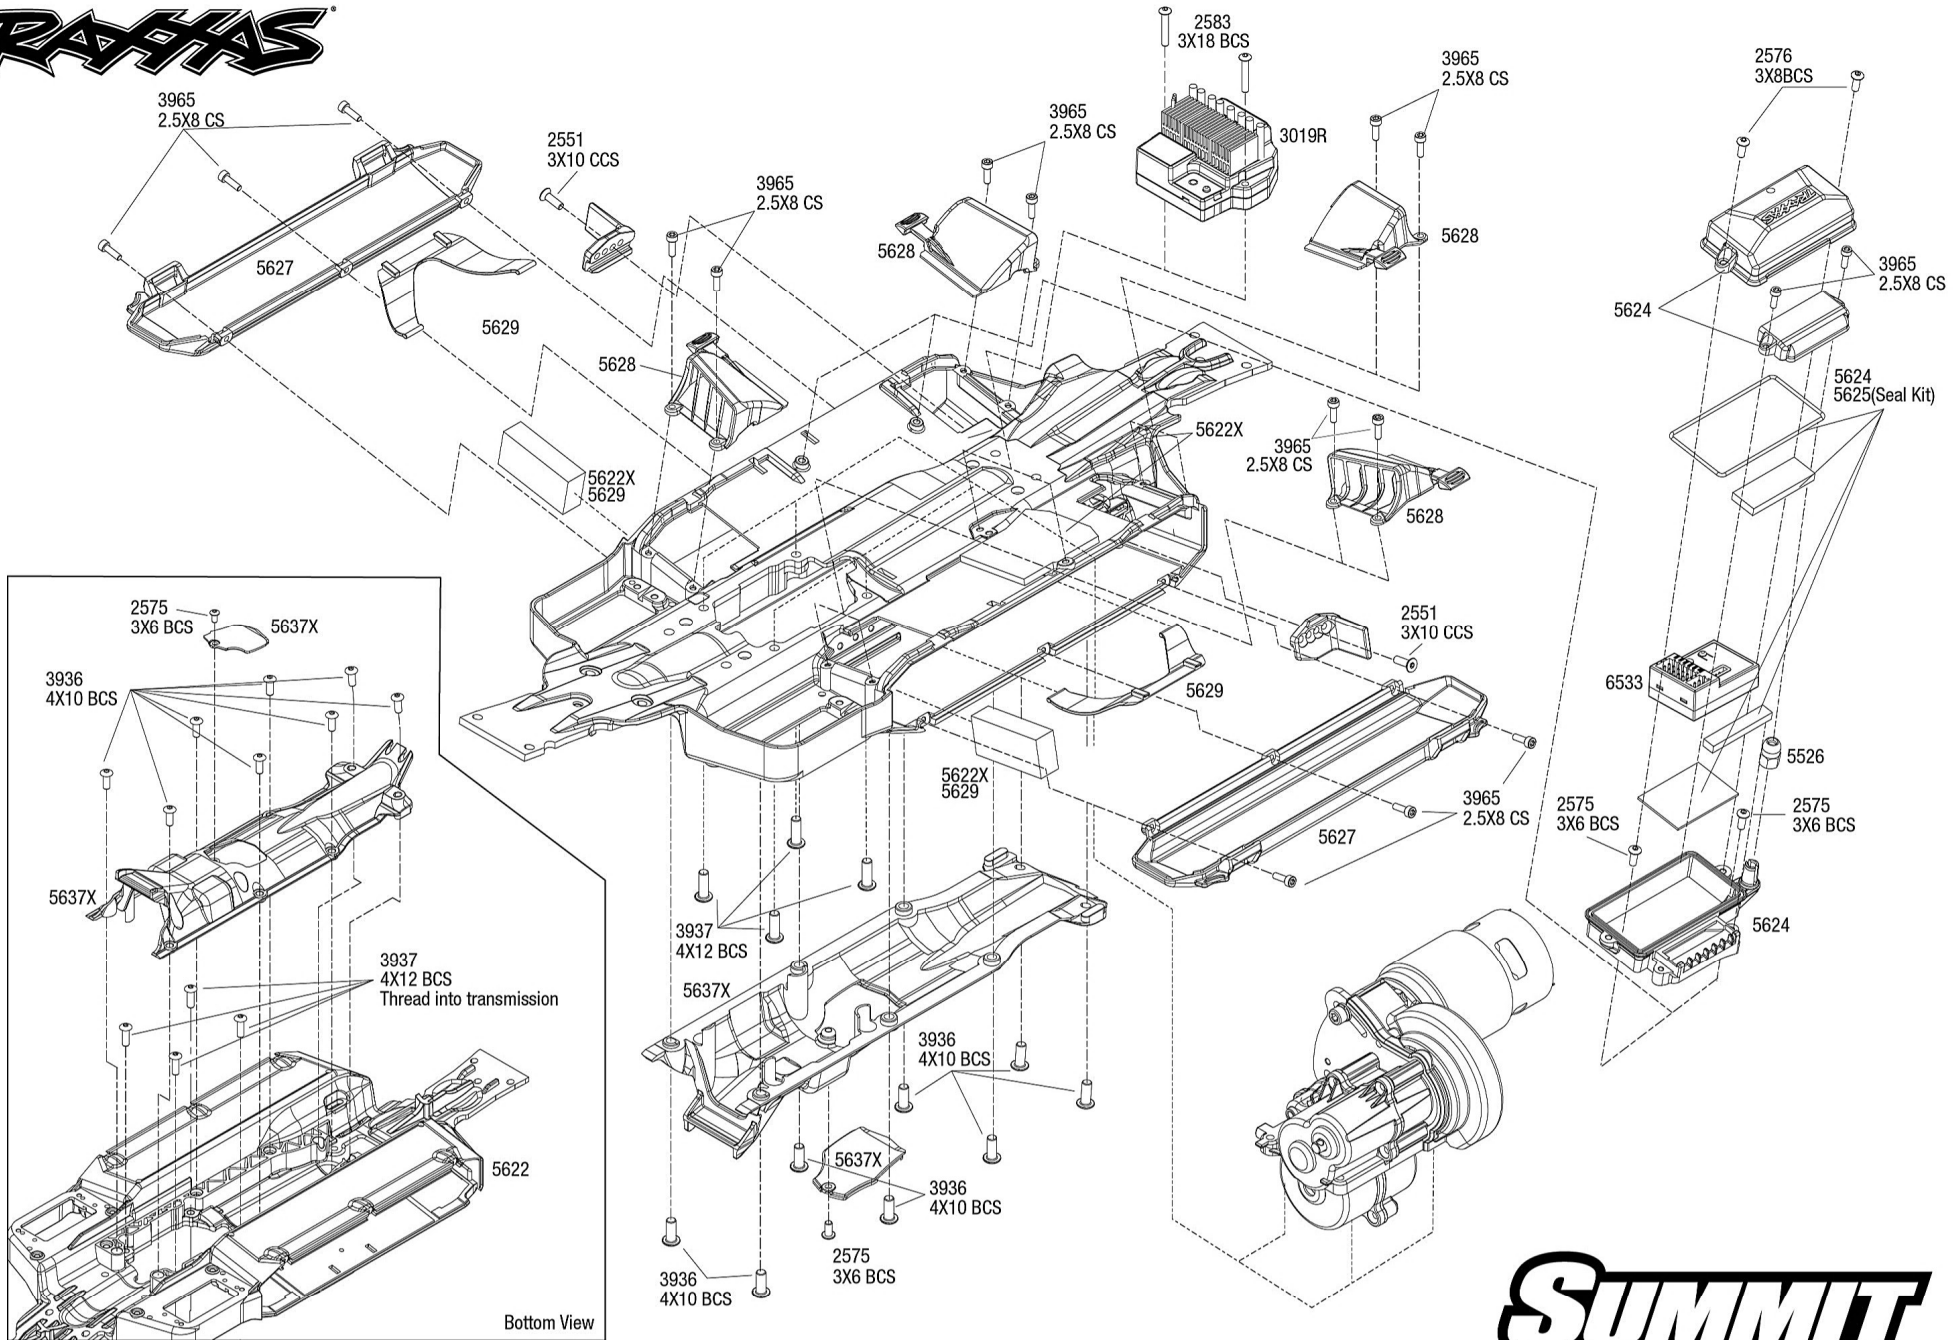

SUMMIT

Front Assembly

SUMMIT

Shift Assembly

See Parts List for a complete listing of optional accessories.

Specifications on this page are subject to change without notice. Every attempt has been made to ensure the accuracy of this drawing; however, Traxxas cannot be held responsible for typographical or other errors.

REV 210308-R09
TRAXXAS

REV 210308-R09
Specifications on this page are subject to change without notice. Every attempt has been made to ensure the accuracy of this drawing; however, Traxxas cannot be held responsible for typographical or other errors.

See Parts List for a complete listing of optional accessories.

SUMMIT
Chassis Assembly