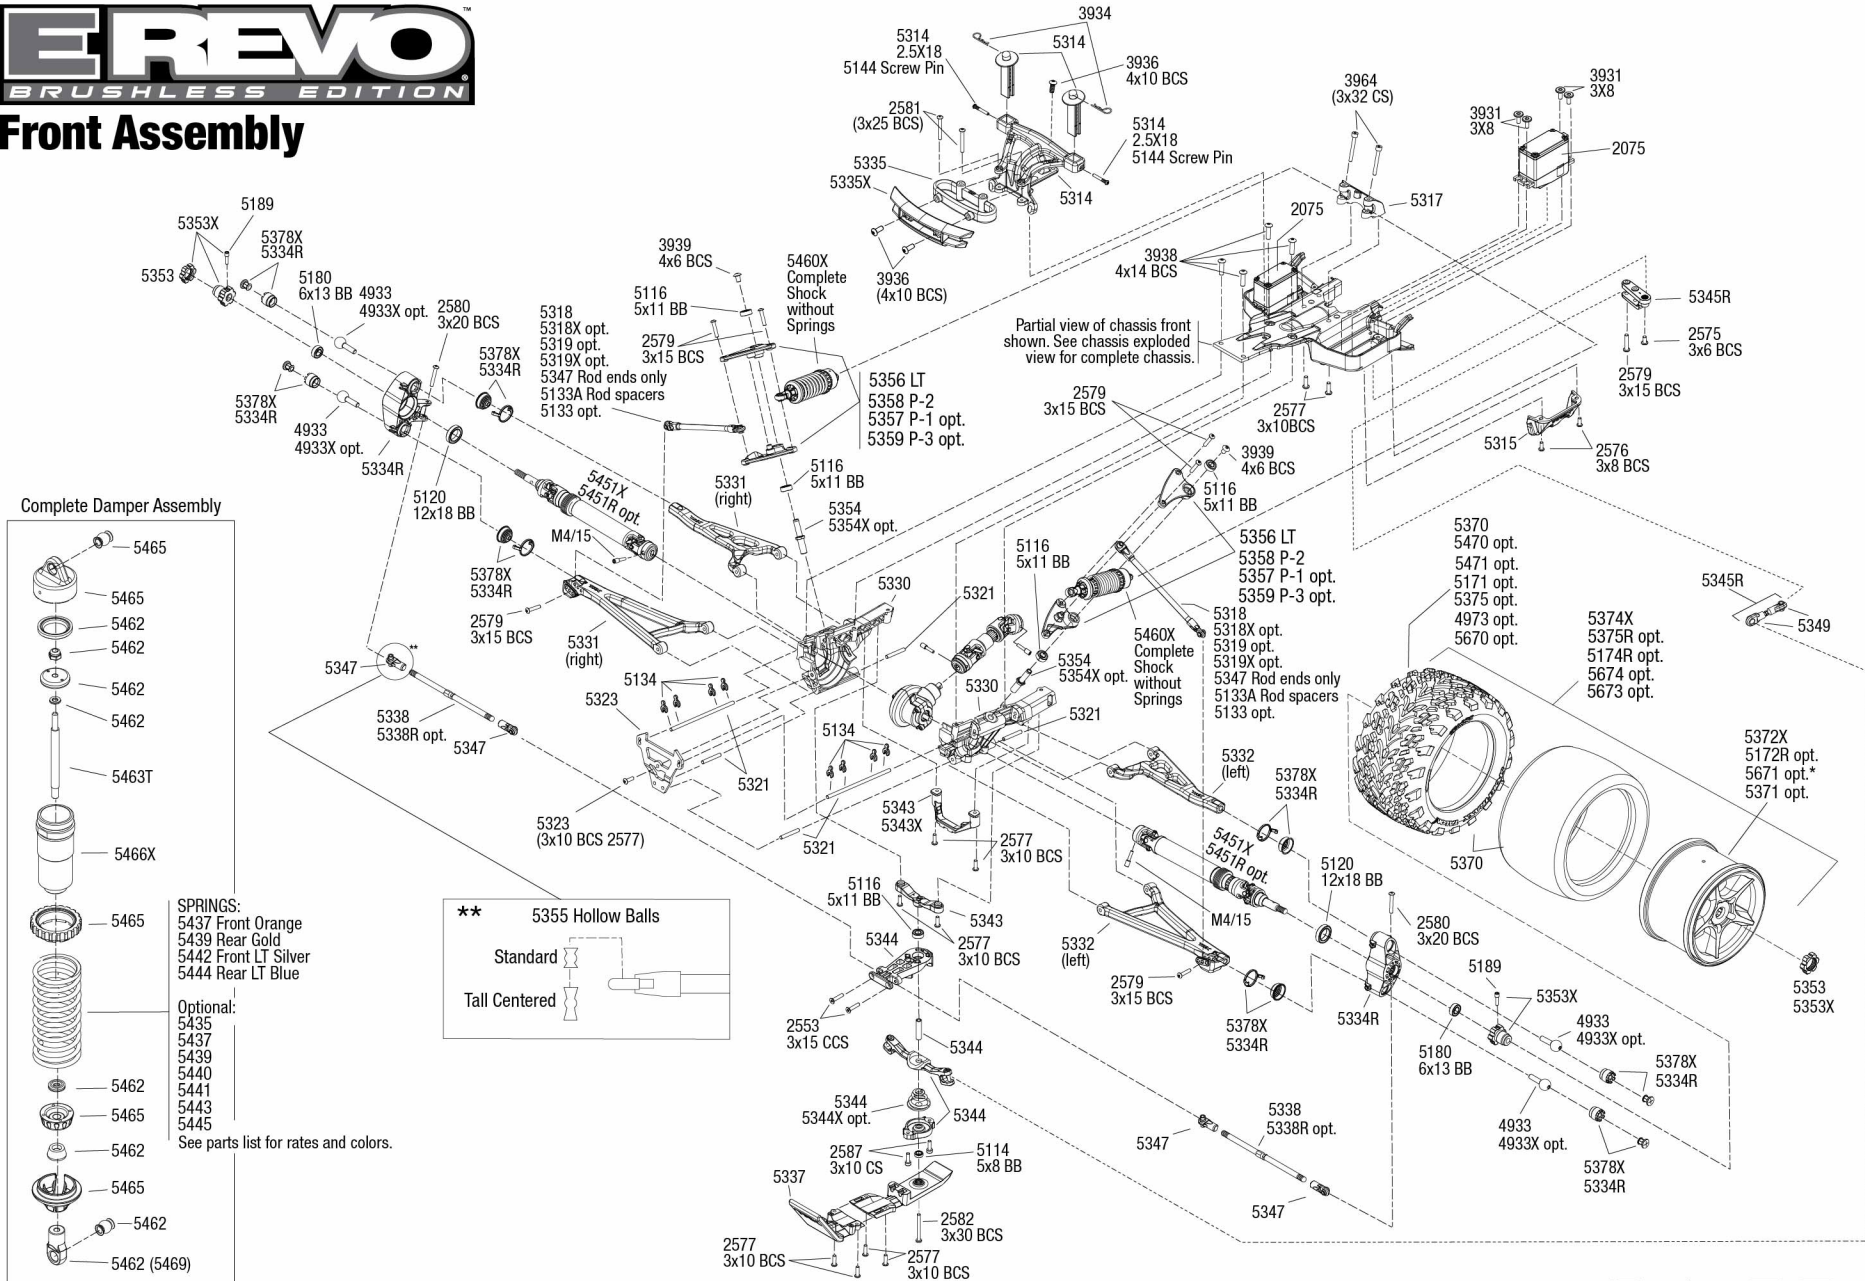

## Front Assembly

### Complete Damper Assembly

REV 140724-R00  
Specifications on this page are subject to change without notice. Every attempt has been made to ensure the accuracy of this drawing, however Traxxas cannot be held responsible for typographical or other errors.

See Parts List for a complete listing of optional accessories.

## Transmission Assembly

See Parts List for a complete listing of optional accessories.

REV 140724-R00