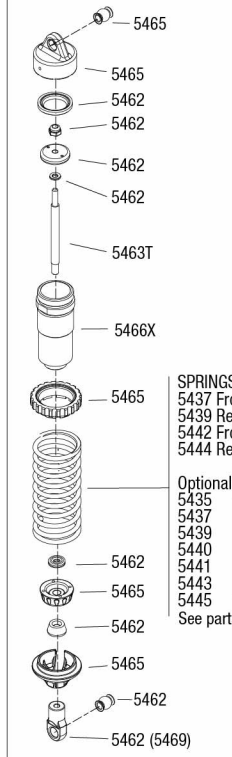

## Front Assembly

### Complete Damper Assembly

REV 140724-R00  
Specifications on this page are subject to change without notice. Every attempt has been made to ensure the accuracy of this drawing, however Traxxas cannot be held responsible for typographical or other errors.

## Transmission Assembly

See Parts List for a complete listing of optional accessories.

REV 140724-R00