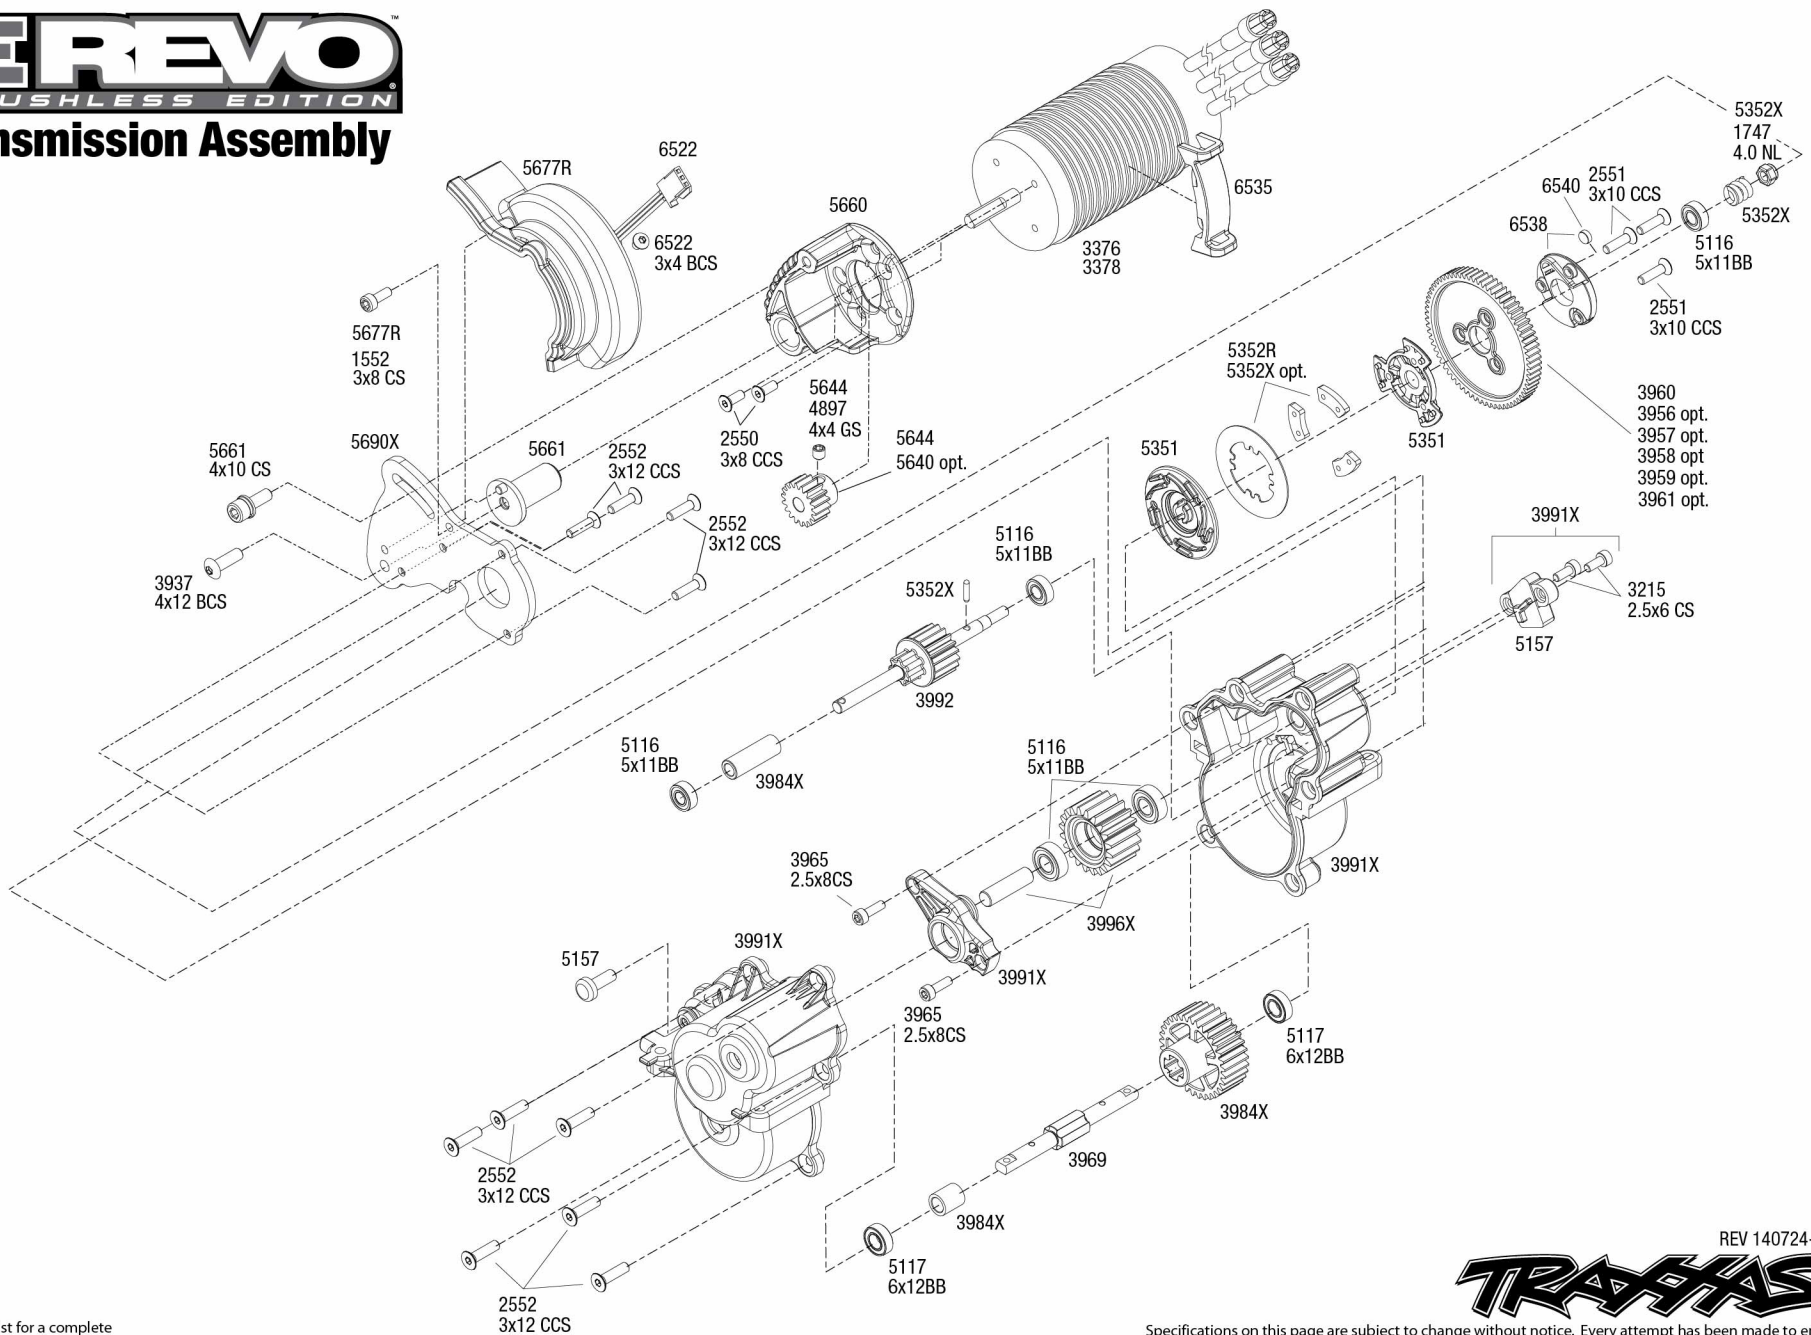

EREVO™

BRUSHLESS EDITION®

Transmission Assembly

See Parts List for a complete listing of optional accessories.

REV 140724-R00

TRAXXAS®

Specifications on this page are subject to change without notice. Every attempt has been made to ensure the accuracy of this drawing, however Traxxas cannot be held responsible for typographical or other errors.