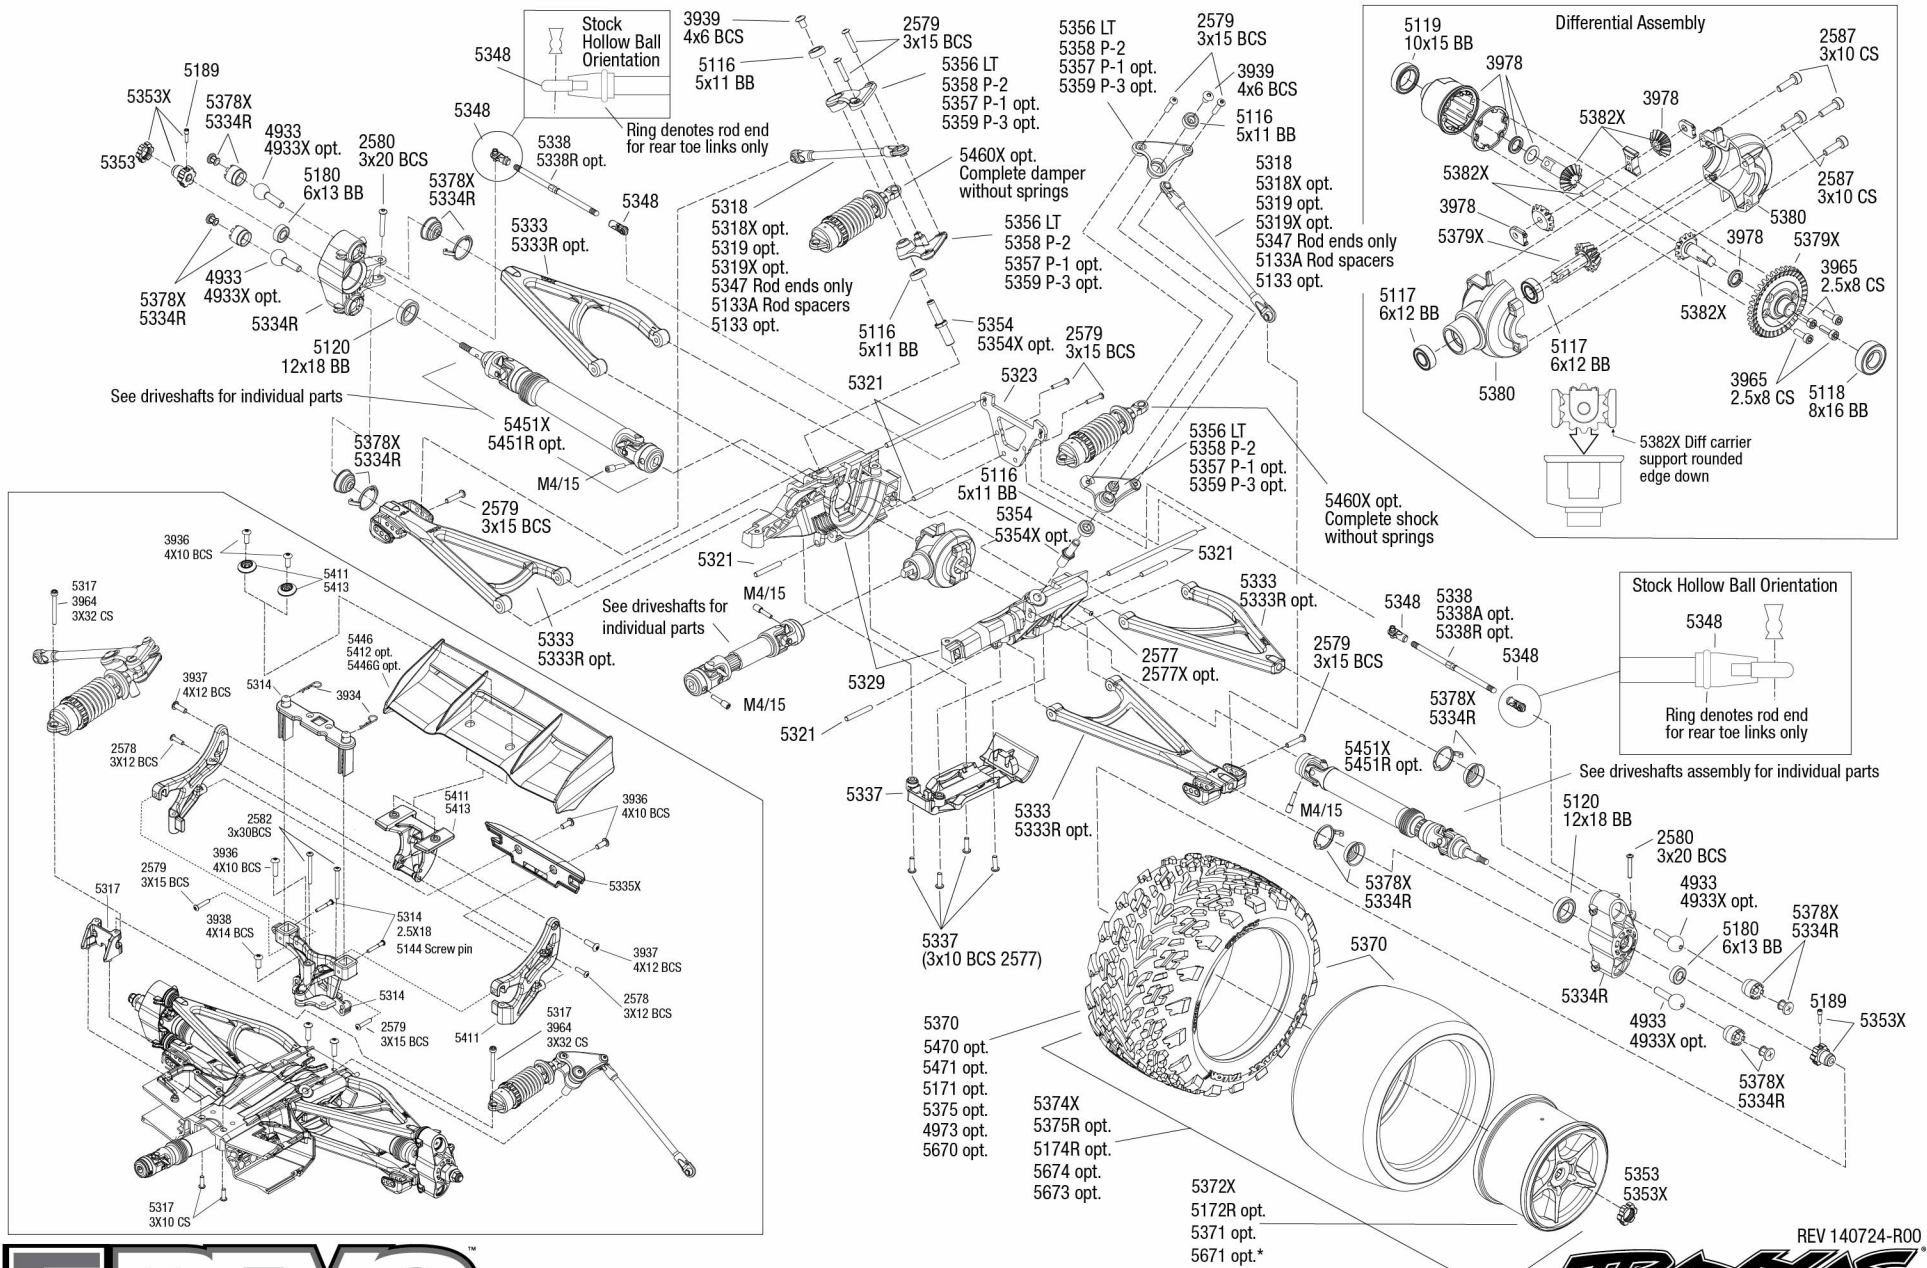

## Front Assembly

### Complete Damper Assembly

REV 140724-R00  
Specifications on this page are subject to change without notice. Every attempt has been made to ensure the accuracy of this drawing, however Traxxas cannot be held responsible for typographical or other errors.

See Parts List for a complete listing of optional accessories.

## Transmission Assembly

See Parts List for a complete listing of optional accessories.

REV 140724-R00