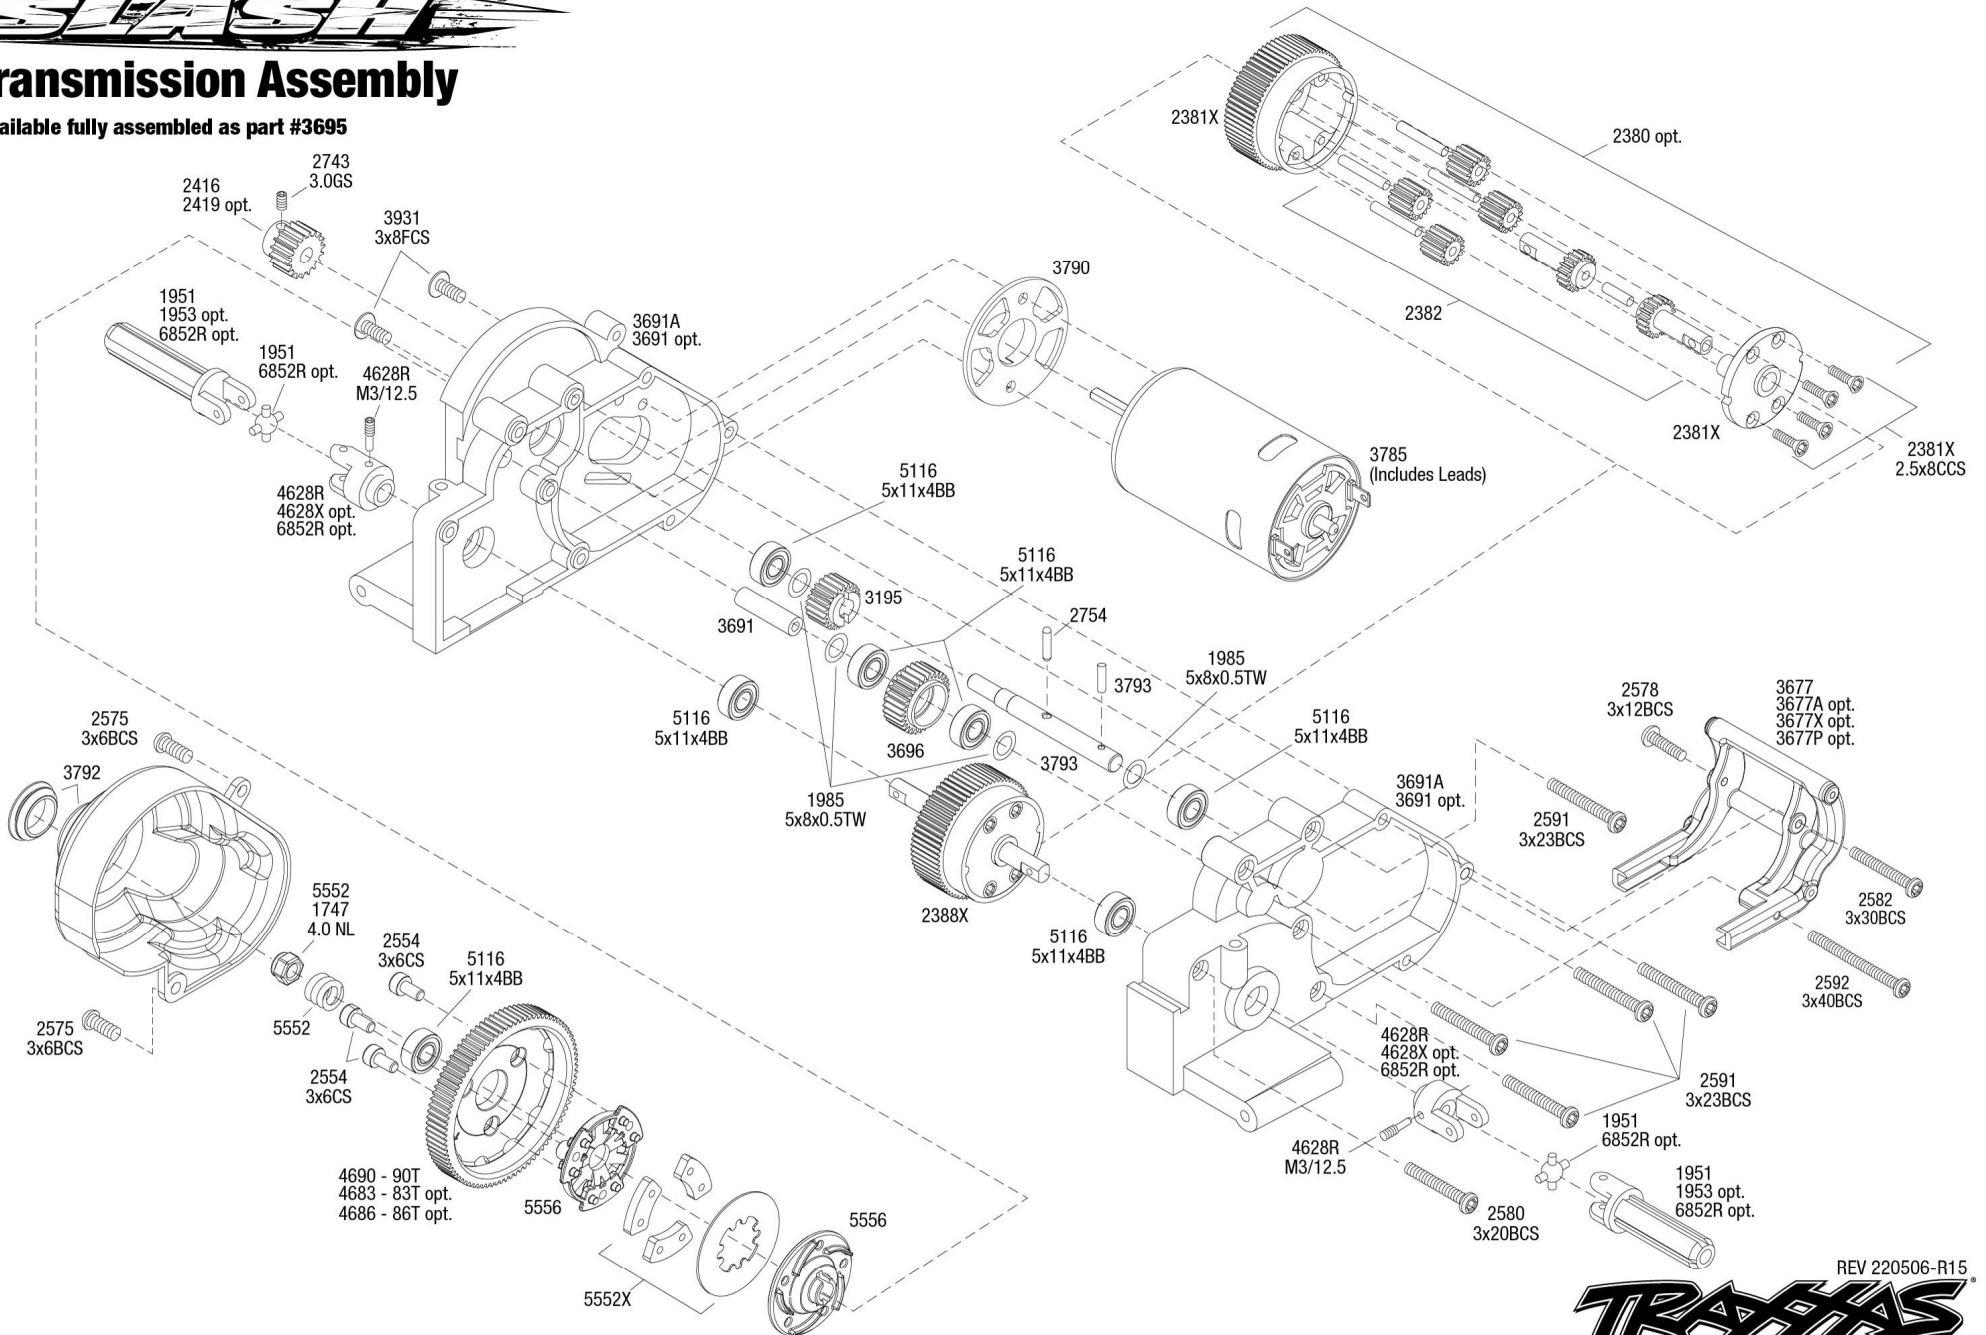

See Tire/Wheel chart for product options

See Parts List for a complete listing of optional accessories.

Rear Assembly

Specifications on this page are subject to change without notice. Every attempt has been made to ensure the accuracy of this drawing; however, Traxxas cannot be held responsible for typographical or other errors.

REV 220506-R15

Transmission Assembly

Available fully assembled as part #3695

See Parts List for a complete listing of optional accessories.

Specifications on this page are subject to change without notice. Every attempt has been made to ensure the accuracy of this drawing; however, Traxxas cannot be held responsible for typographical or other errors.