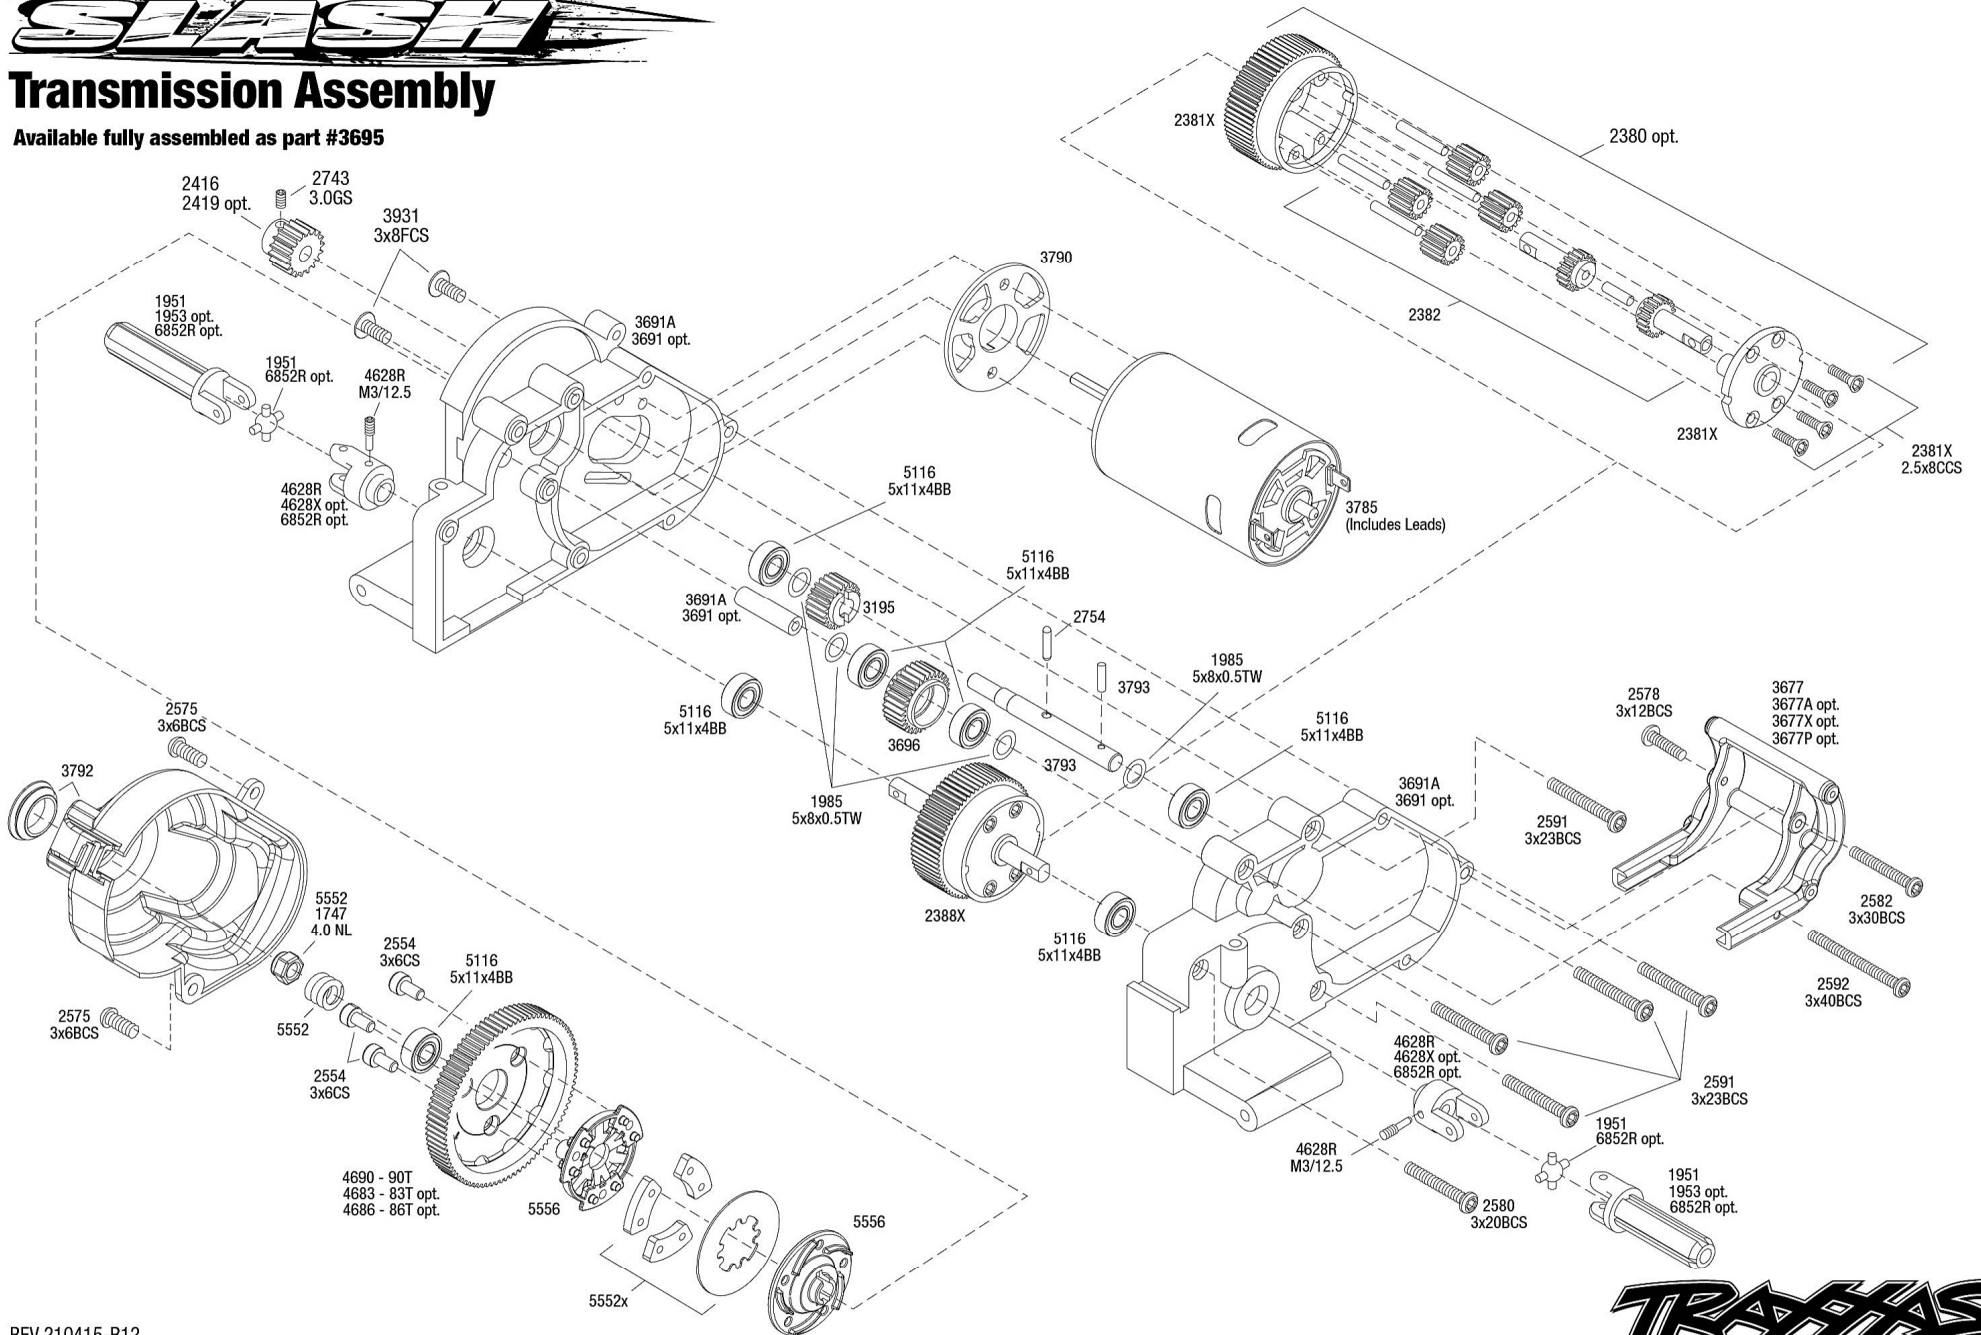

* Wheels and/or tires sold in pairs
 †TSM rated

Transmission Assembly

Available fully assembled as part #3695

REV 210415-R12
See Parts List for a complete listing of optional accessories.

Specifications on this page are subject to change without notice. Every attempt has been made to ensure the accuracy of this drawing; however, Traxxas cannot be held responsible for typographical or other