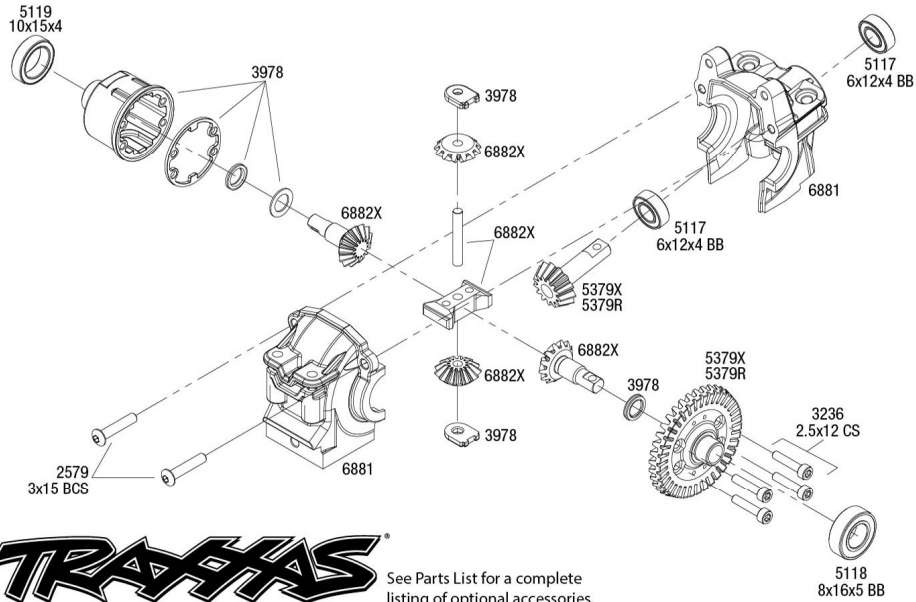

## Body & Wing Assembly

See Parts List for a complete listing of optional accessories.

REV 221027-R12  
Specifications on this page are subject to change without notice. Every attempt has been made to ensure the accuracy of this drawing; however, Traxxas cannot be held responsible for typographical or other errors.

**Front Driveshaft**  
Complete Driveshaft 6451

**Rear Driveshaft**  
Complete Driveshaft 6452

# XO-1 Transmission Assembly

## Front Differential