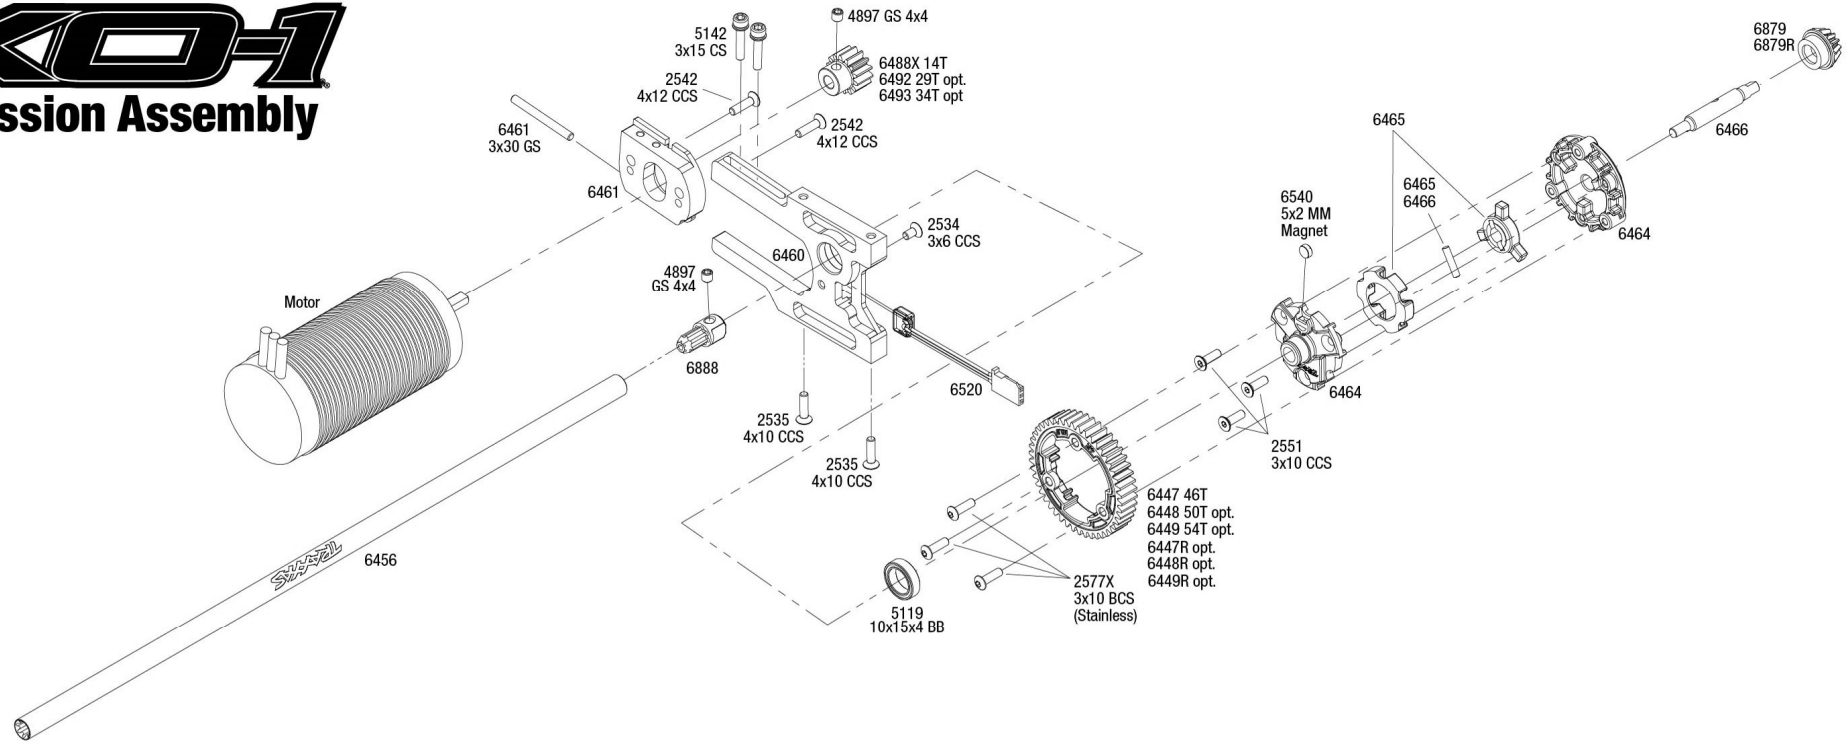

## Body & Wing Assembly

See Parts List for a complete listing of optional accessories.

REV 221027-R12  
Specifications on this page are subject to change without notice. Every attempt has been made to ensure the accuracy of this drawing; however, Traxxas cannot be held responsible for typographical or other errors.

# XO-1 Transmission Assembly

## Front Differential