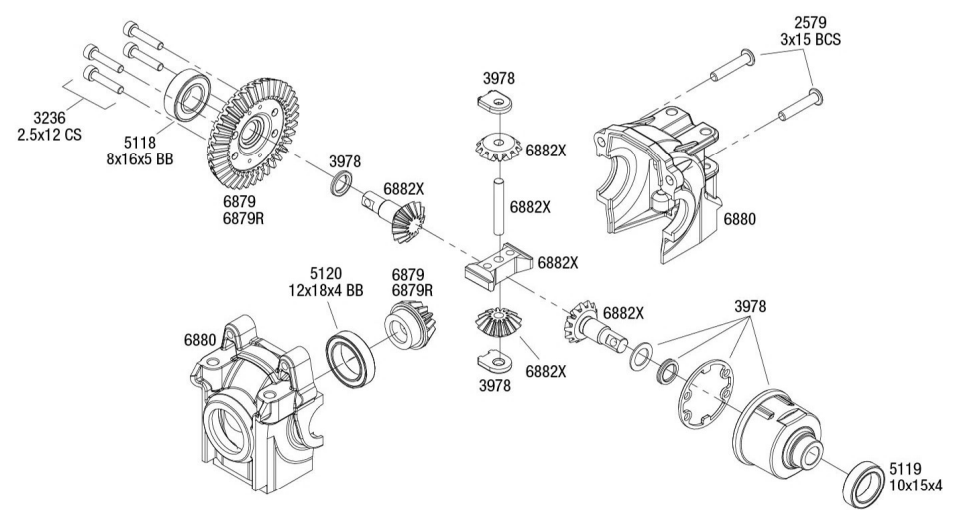

Rear Differential

See Parts List for a complete listing of optional accessories.

REV 221027-R12
Specifications on this page are subject to change without notice. Every attempt has been made to ensure the accuracy of this drawing; however, Traxxas cannot be held responsible for typographical or other errors.