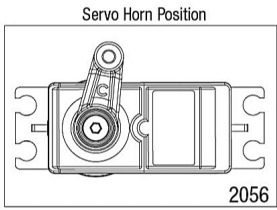

RUSTLER 4x4

Chassis Assembly

Specifications on this page are subject to change without notice. Every attempt has been made to ensure the accuracy of this drawing; however, Traxxas cannot be held responsible for typographical or other errors.

See Parts List for a complete listing of optional accessories.

REV 200922-R18