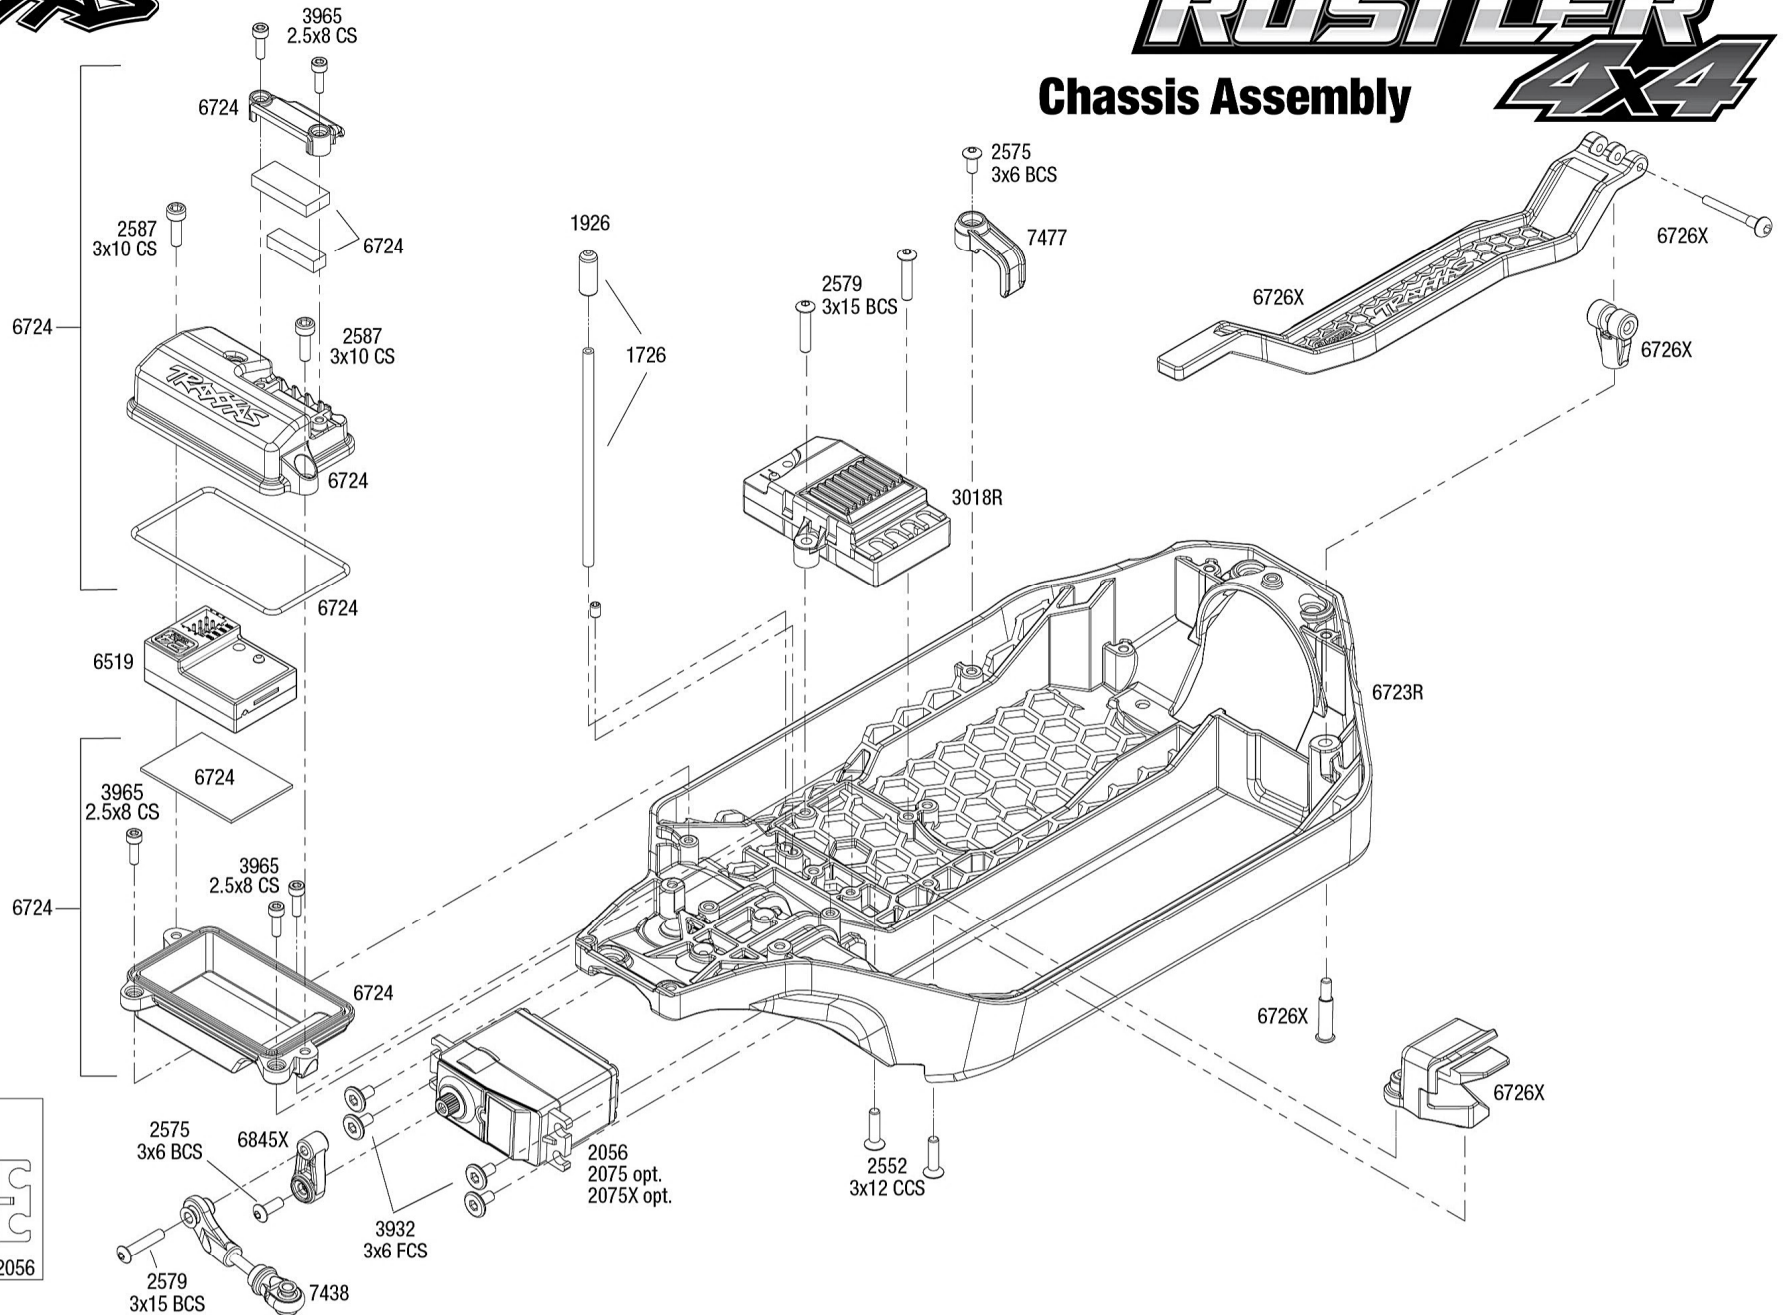

RUSTLER Body Assembly 4x4

REV 200922-R18

Specifications on this page are subject to change without notice. Every attempt has been made to ensure the accuracy of this drawing; however, Traxxas cannot be held responsible for typographical or other errors.

See Parts List for a complete listing of optional accessories.

RUSTLER 4x4

Chassis Assembly

Specifications on this page are subject to change without notice. Every attempt has been made to ensure the accuracy of this drawing; however, Traxxas cannot be held responsible for typographical or other errors.

See Parts List for a complete listing of optional accessories.

REV 200922-R18

Driveshafts

Modular Assembly

RUSTLER 4x4

Rear Assembly

See Parts List for a complete listing of optional accessories.

Specifications on this page are subject to change without notice. Every attempt has been made to ensure the accuracy of this drawing; however, Traxxas cannot be held responsible for typographical or other errors.

REV 200922-R18

RUSTLER Transmission Assembly 4x4

See Parts List for a complete listing of optional accessories.

REV 200922-R18
Specifications on this page are subject to change without notice. Every attempt has been made to ensure the accuracy of this drawing; however, Traxxas cannot be held responsible for typographical or other errors.