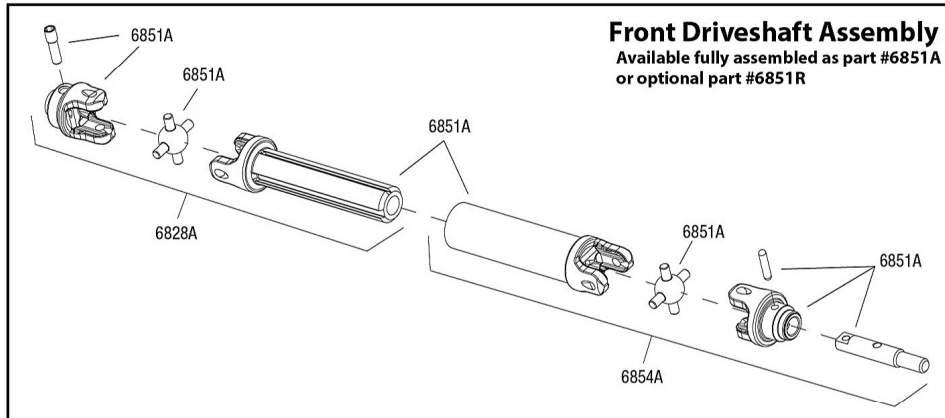

RUSTLER Body Assembly 4x4

REV 200922-R18

Specifications on this page are subject to change without notice. Every attempt has been made to ensure the accuracy of this drawing; however, Traxxas cannot be held responsible for typographical or other errors.

See Parts List for a complete listing of optional accessories.

REV 200922-R18

Driveshafts

Modular Assembly

RUSTLER 4x4

Rear Assembly

See Parts List for a complete listing of optional accessories.

Specifications on this page are subject to change without notice. Every attempt has been made to ensure the accuracy of this drawing; however, Traxxas cannot be held responsible for typographical or other errors.

REV 200922-R18

RUSTLER Transmission Assembly 4x4

See Parts List for a complete listing of optional accessories.

REV 200922-R18
Specifications on this page are subject to change without notice. Every attempt has been made to ensure the accuracy of this drawing; however, Traxxas cannot be held responsible for typographical or other errors.