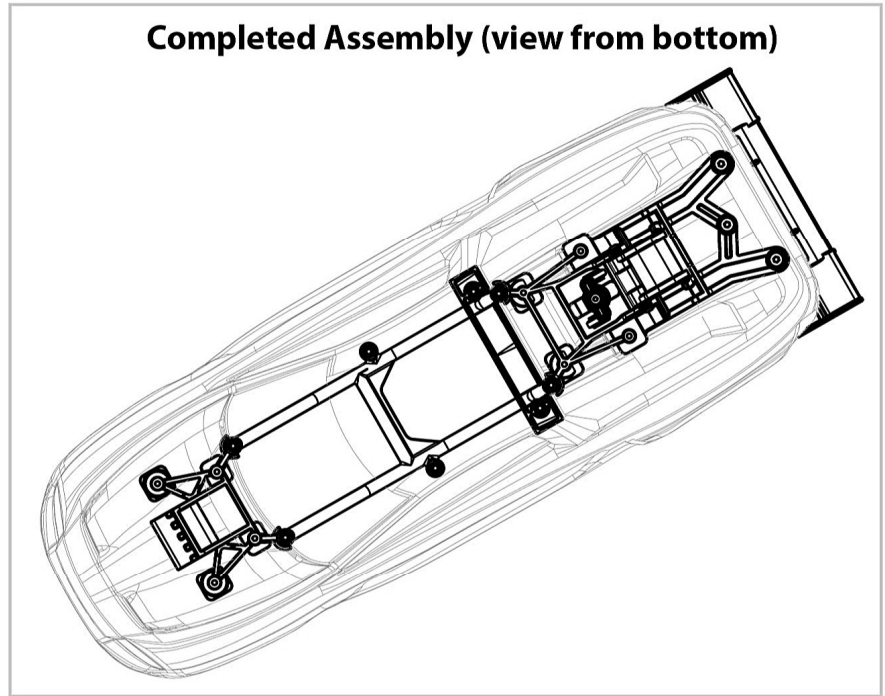

RUSTLER Body Assembly 4x4

REV 200922-R18

Specifications on this page are subject to change without notice. Every attempt has been made to ensure the accuracy of this drawing; however, Traxxas cannot be held responsible for typographical or other errors.

See Parts List for a complete listing of optional accessories.

RUSTLER 4x4

Chassis Assembly

Specifications on this page are subject to change without notice. Every attempt has been made to ensure the accuracy of this drawing; however, Traxxas cannot be held responsible for typographical or other errors.

See Parts List for a complete listing of optional accessories.

REV 200922-R18

Driveshafts

Modular Assembly

RUSTLER 4x4

Rear Assembly

See Parts List for a complete listing of optional accessories.

Specifications on this page are subject to change without notice. Every attempt has been made to ensure the accuracy of this drawing; however, Traxxas cannot be held responsible for typographical or other errors.

REV 200922-R18

RUSTLER Transmission Assembly 4x4

See Parts List for a complete listing of optional accessories.

REV 200922-R18
Specifications on this page are subject to change without notice. Every attempt has been made to ensure the accuracy of this drawing; however, Traxxas cannot be held responsible for typographical or other errors.