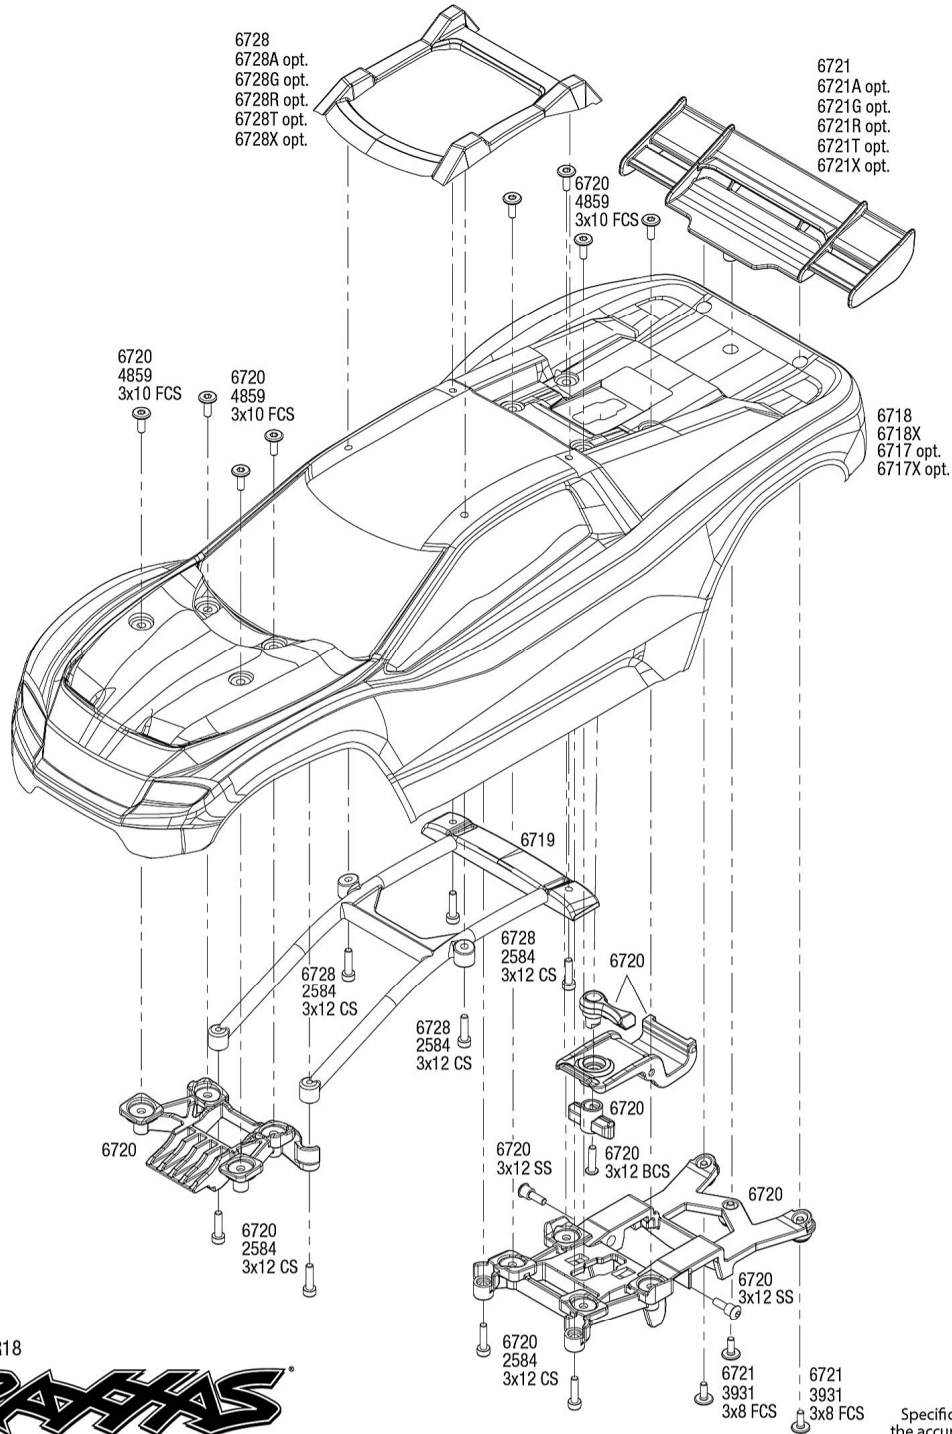

RUSTLER Body Assembly 4x4

REV 200922-R18

Specifications on this page are subject to change without notice. Every attempt has been made to ensure the accuracy of this drawing; however, Traxxas cannot be held responsible for typographical or other errors.

See Parts List for a complete listing of optional accessories.

RUSTLER 4x4

Chassis Assembly

Specifications on this page are subject to change without notice. Every attempt has been made to ensure the accuracy of this drawing; however, Traxxas cannot be held responsible for typographical or other errors.

See Parts List for a complete listing of optional accessories.

REV 200922-R18

Driveshafts

Modular Assembly

RUSTLER 4x4

Rear Assembly

See Parts List for a complete listing of optional accessories.

Specifications on this page are subject to change without notice. Every attempt has been made to ensure the accuracy of this drawing; however, Traxxas cannot be held responsible for typographical or other errors.

REV 200922-R18

RUSTLER Transmission Assembly 4x4

See Parts List for a complete listing of optional accessories.

REV 200922-R18
Specifications on this page are subject to change without notice. Every attempt has been made to ensure the accuracy of this drawing; however, Traxxas cannot be held responsible for typographical or other errors.