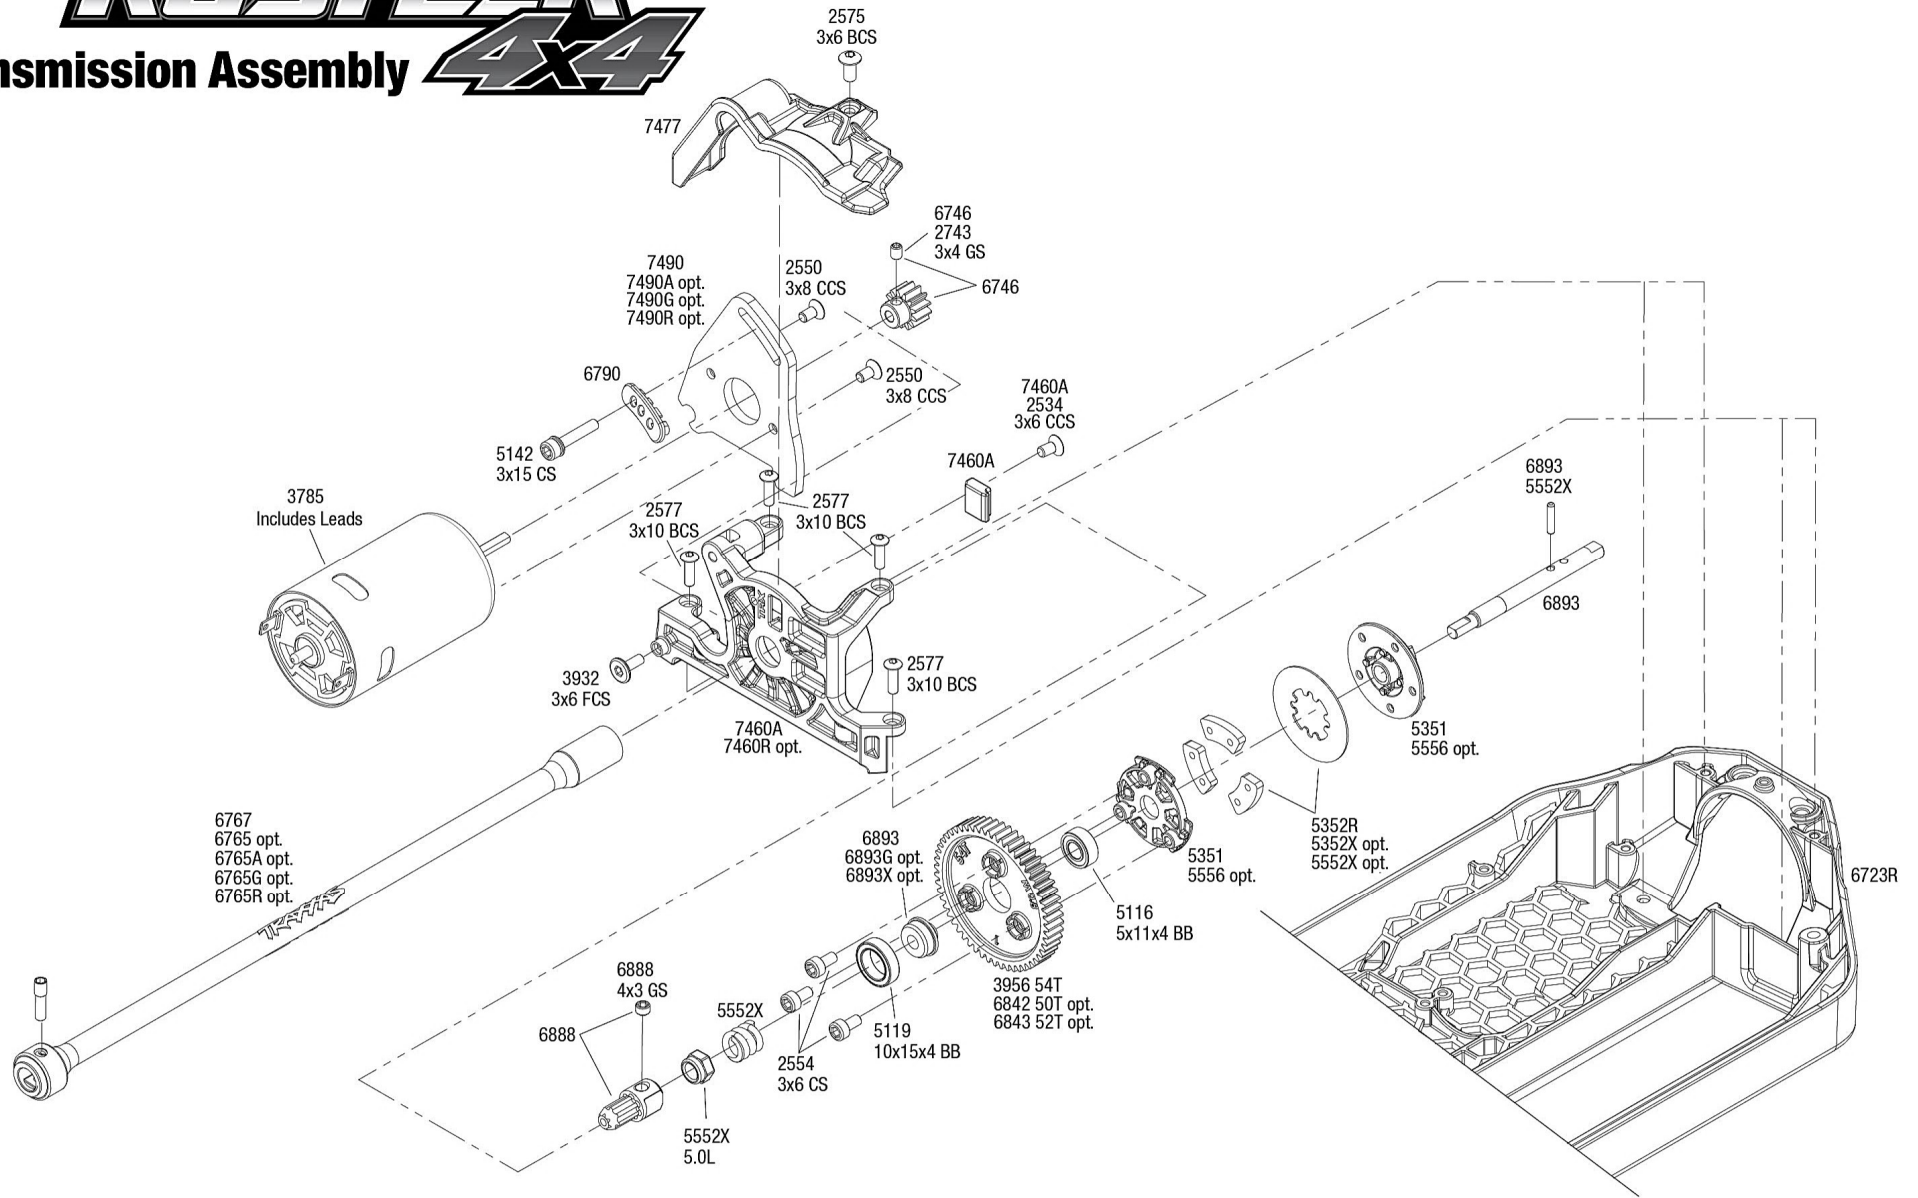

See Parts List for a complete listing of optional accessories.

REV 200922-R18

Driveshafts

Modular Assembly

RUSTLER 4x4

Rear Assembly

See Parts List for a complete listing of optional accessories.

Specifications on this page are subject to change without notice. Every attempt has been made to ensure the accuracy of this drawing; however, Traxxas cannot be held responsible for typographical or other errors.

REV 200922-R18

RUSTLER Transmission Assembly 4x4

See Parts List for a complete listing of optional accessories.

REV 200922-R18
Specifications on this page are subject to change without notice. Every attempt has been made to ensure the accuracy of this drawing; however, Traxxas cannot be held responsible for typographical or other errors.