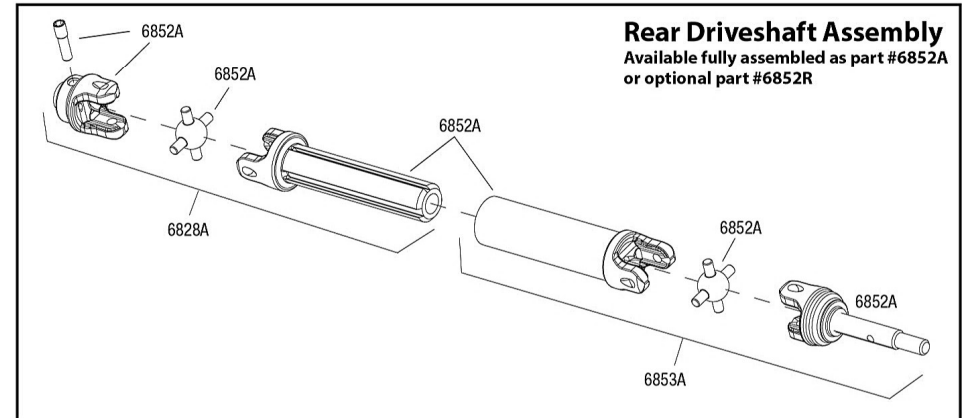

See Parts List for a complete listing of optional accessories.

REV 200922-R18

Driveshafts

Modular Assembly

RUSTLER 4x4

Rear Assembly

See Parts List for a complete listing of optional accessories.

Specifications on this page are subject to change without notice. Every attempt has been made to ensure the accuracy of this drawing; however, Traxxas cannot be held responsible for typographical or other errors.

REV 200922-R18

RUSTLER Transmission Assembly 4x4

See Parts List for a complete listing of optional accessories.

REV 200922-R18
Specifications on this page are subject to change without notice. Every attempt has been made to ensure the accuracy of this drawing; however, Traxxas cannot be held responsible for typographical or other errors.