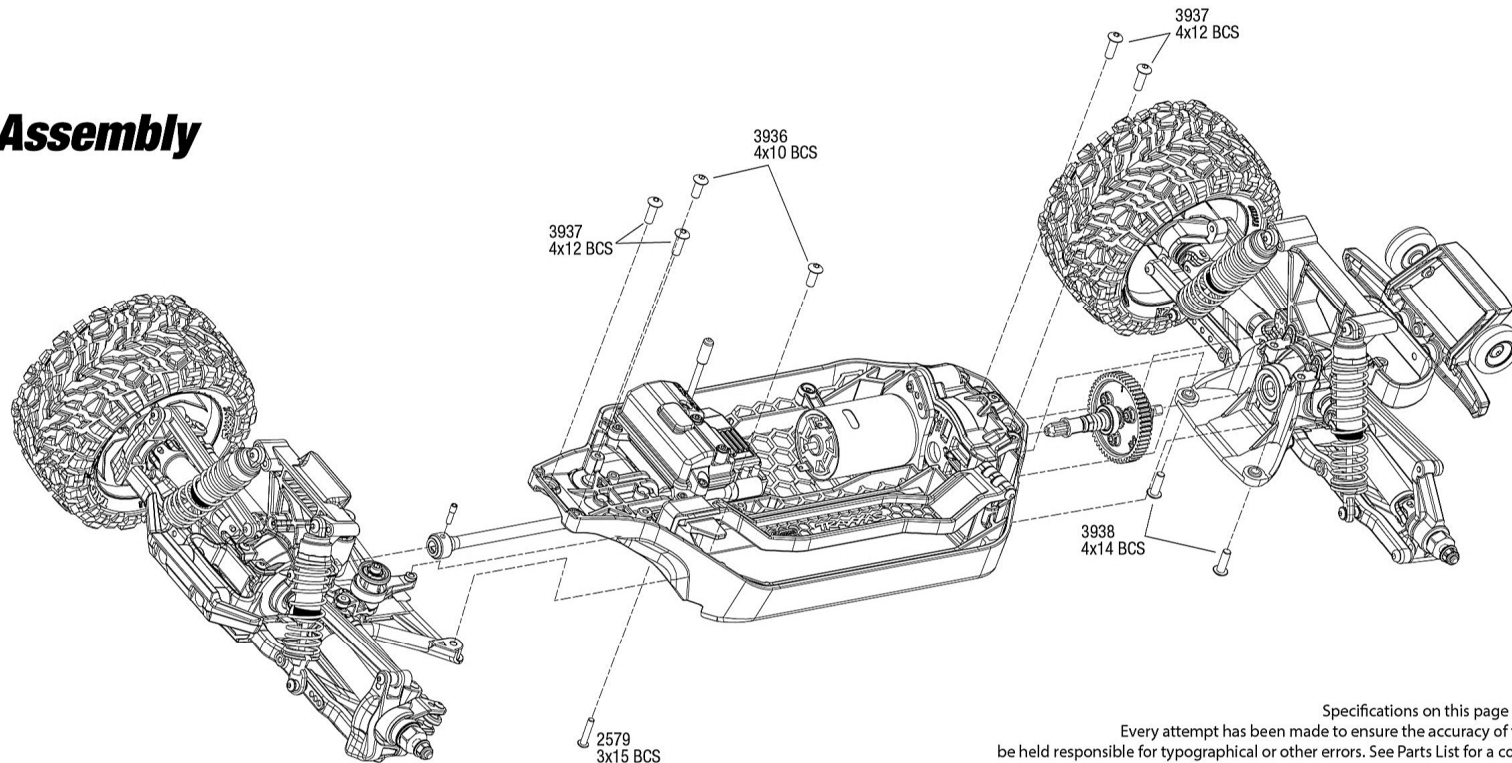

RUSTLER Body Assembly 4x4

REV 200922-R18

Specifications on this page are subject to change without notice. Every attempt has been made to ensure the accuracy of this drawing; however, Traxxas cannot be held responsible for typographical or other errors.

See Parts List for a complete listing of optional accessories.

RUSTLER 4x4

Chassis Assembly

Specifications on this page are subject to change without notice. Every attempt has been made to ensure the accuracy of this drawing; however, Traxxas cannot be held responsible for typographical or other errors.

See Parts List for a complete listing of optional accessories.

REV 200922-R18

Driveshafts

Modular Assembly

RUSTLER 4x4

Rear Assembly

See Parts List for a complete listing of optional accessories.

Specifications on this page are subject to change without notice. Every attempt has been made to ensure the accuracy of this drawing; however, Traxxas cannot be held responsible for typographical or other errors.

REV 200922-R18

RUSTLER Transmission Assembly 4x4

See Parts List for a complete listing of optional accessories.

REV 200922-R18
Specifications on this page are subject to change without notice. Every attempt has been made to ensure the accuracy of this drawing; however, Traxxas cannot be held responsible for typographical or other errors.