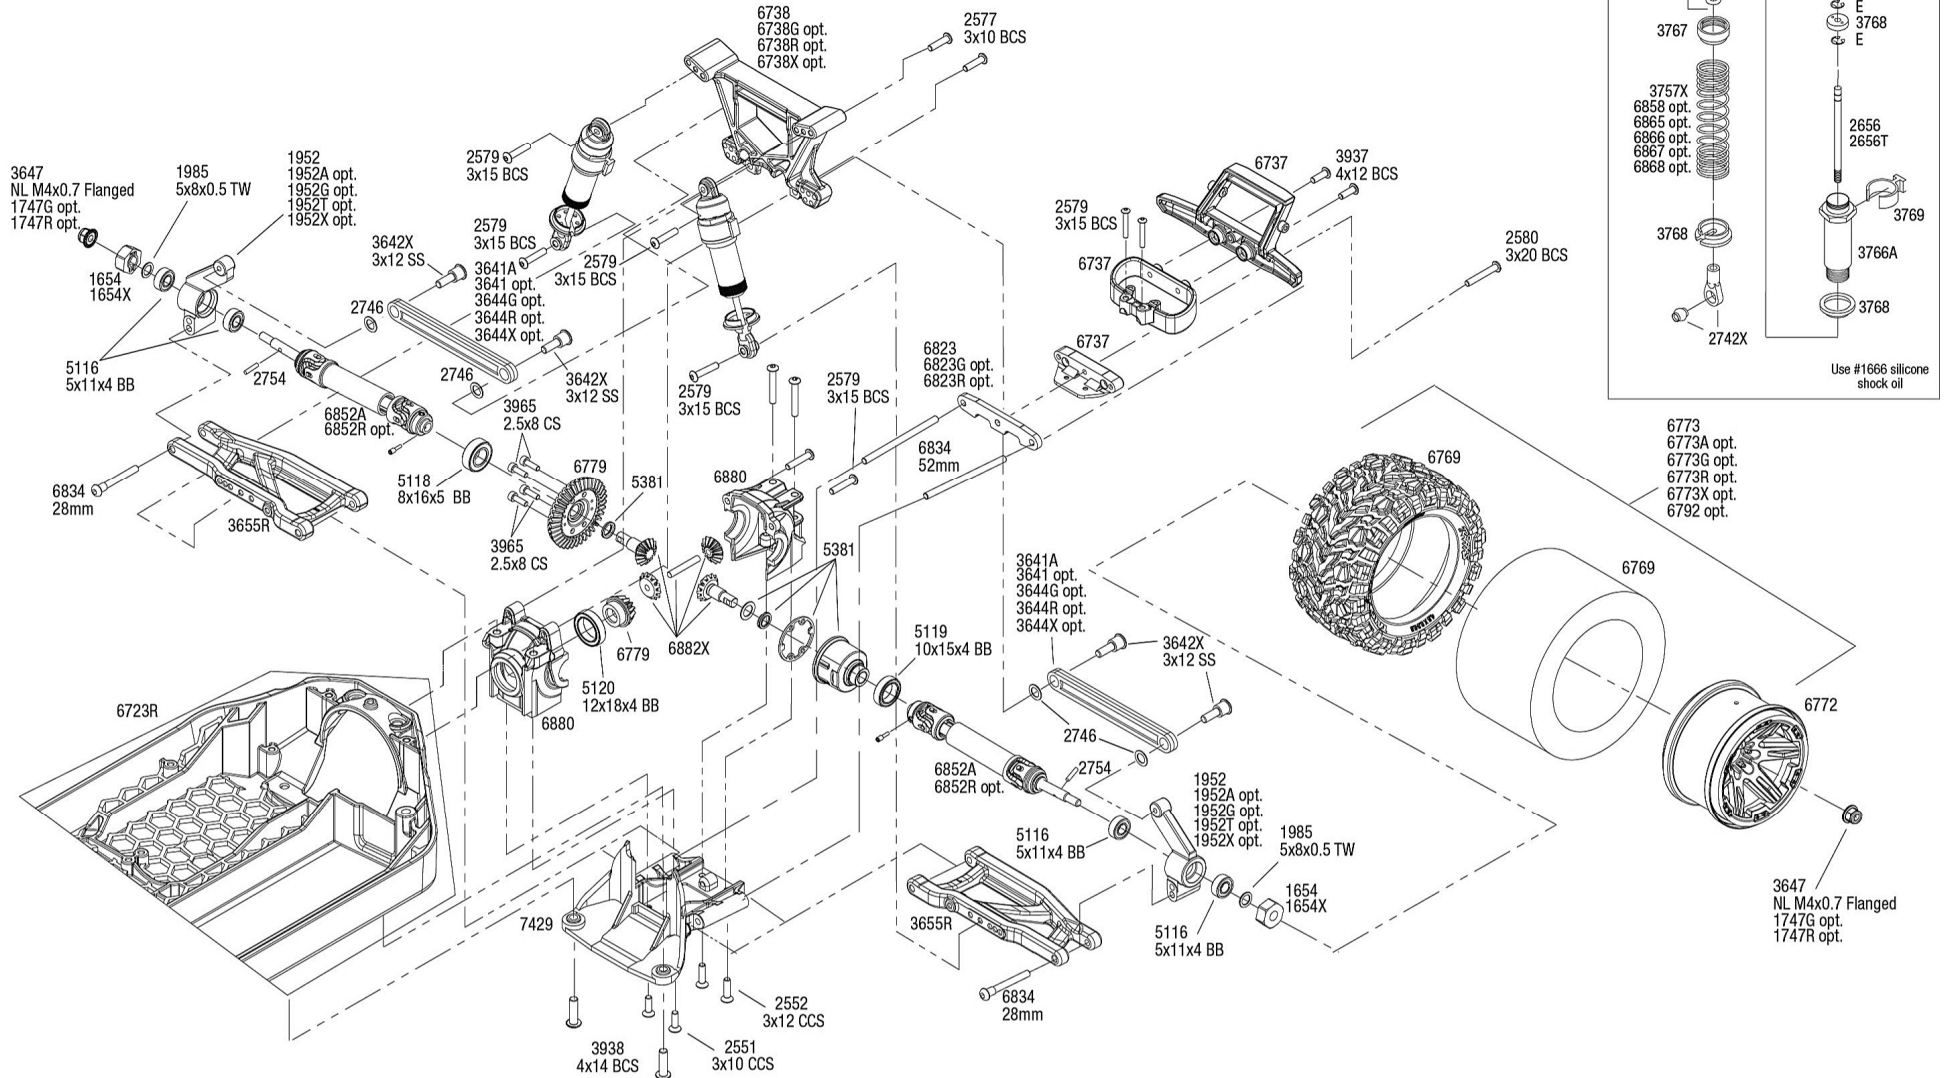

See Parts List for a complete listing of optional accessories.

REV 200922-R18

Driveshafts

Modular Assembly

RUSTLER 4x4

Rear Assembly

See Parts List for a complete listing of optional accessories.

Specifications on this page are subject to change without notice. Every attempt has been made to ensure the accuracy of this drawing; however, Traxxas cannot be held responsible for typographical or other errors.

REV 200922-R18

RUSTLER Transmission Assembly 4x4

See Parts List for a complete listing of optional accessories.

REV 200922-R18
Specifications on this page are subject to change without notice. Every attempt has been made to ensure the accuracy of this drawing; however, Traxxas cannot be held responsible for typographical or other errors.