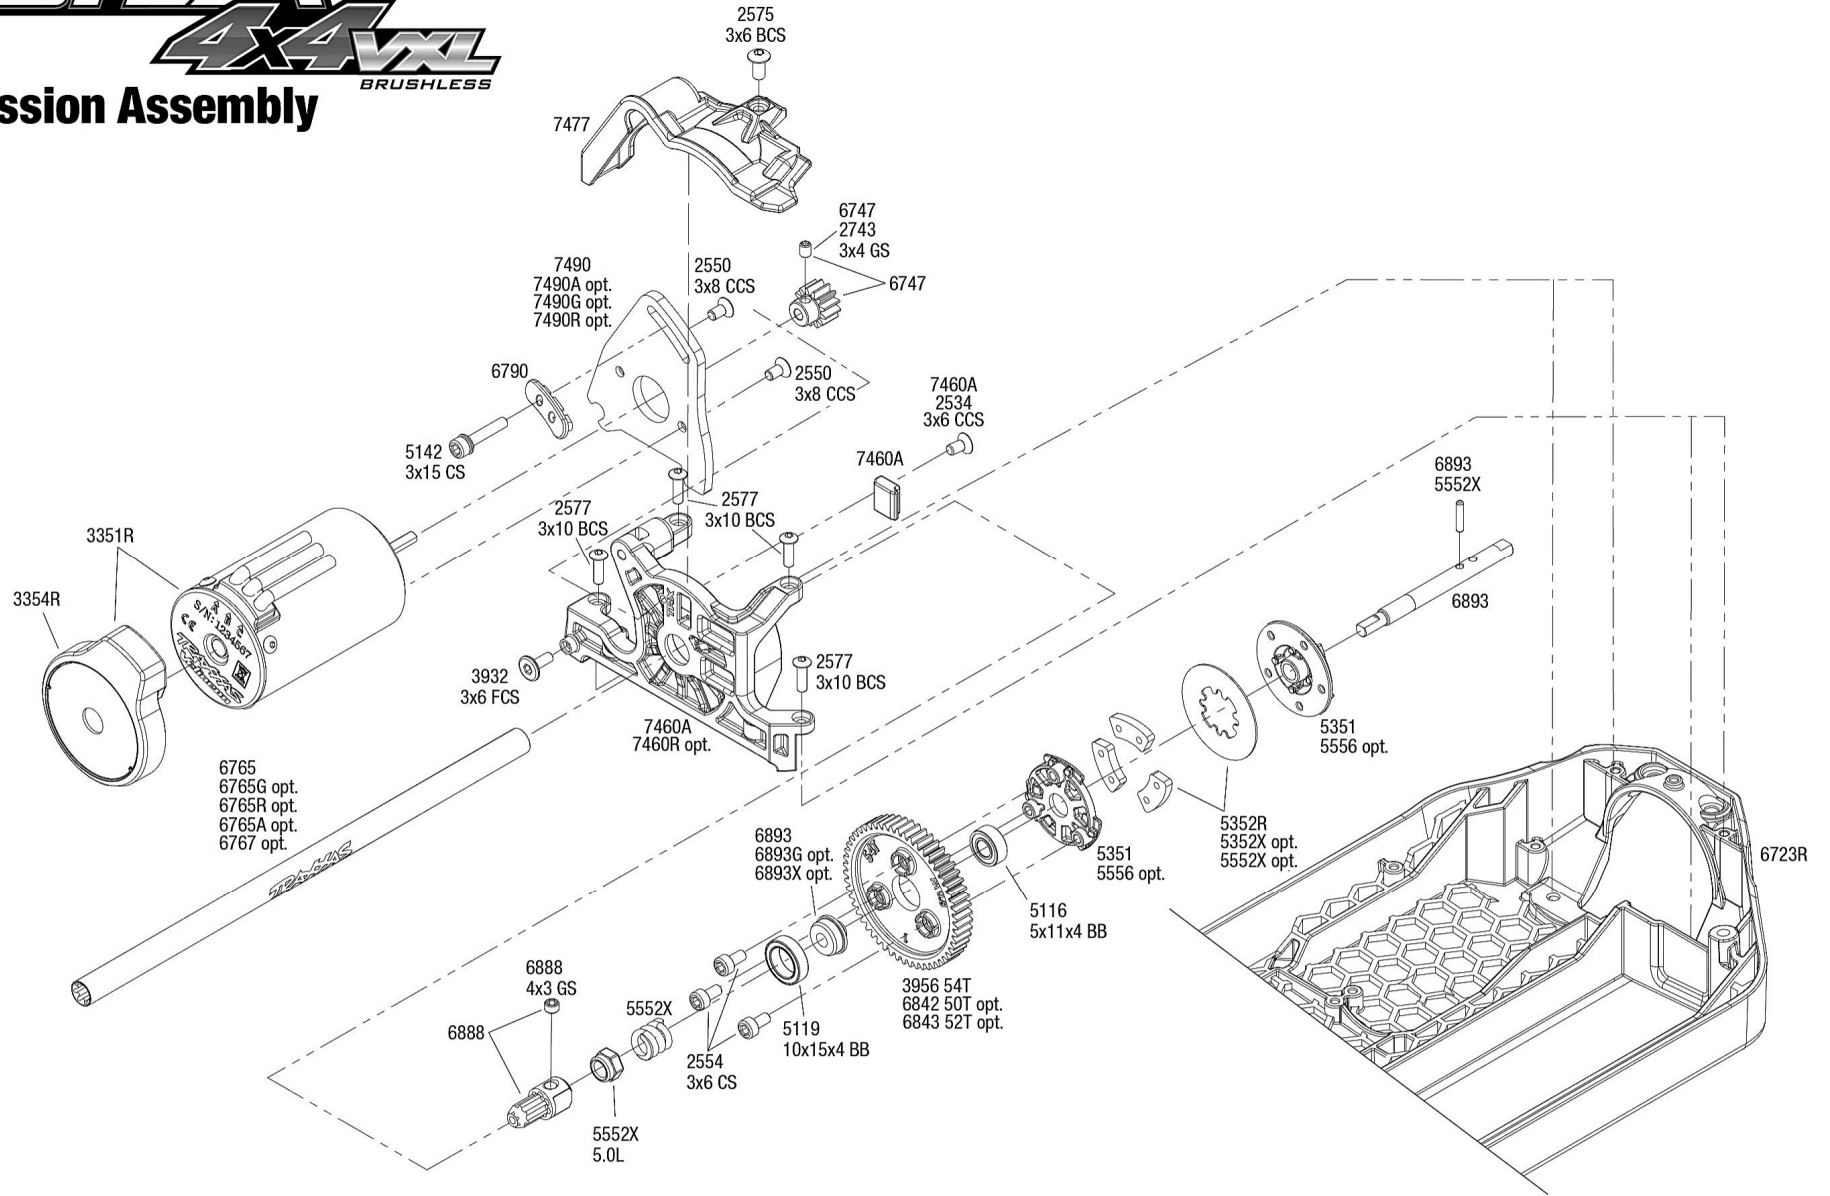

RUSTLER 4XL BRUSHLESS

Transmission Assembly

See Parts List for a complete listing of optional accessories.

REV 210319-R19
Specifications on this page are subject to change without notice. Every attempt has been made to ensure the accuracy of this drawing; however, Traxxas cannot be held responsible for typographical or other errors.