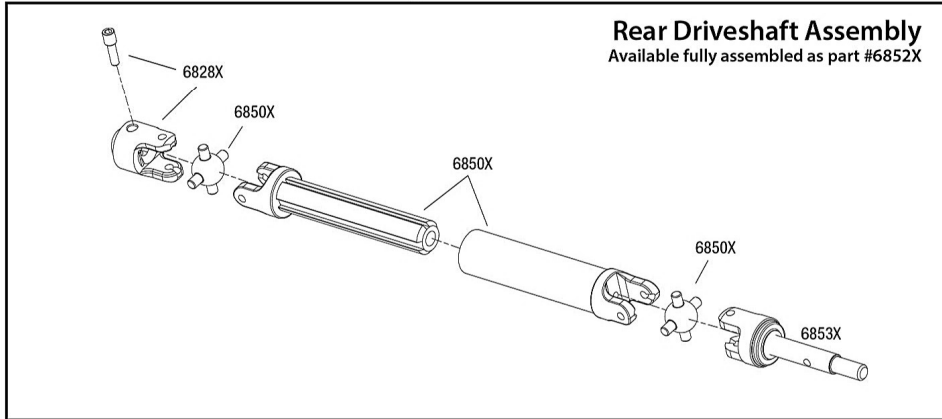

STAMPEDE

Chassis Assembly 4x4 VXL BRUSHLESS

Specifications on this page are subject to change without notice. Every attempt has been made to ensure the accuracy of this drawing, however Traxxas cannot be held responsible for typographical or other errors.

See Parts List for a complete listing of optional accessories.

Driveshaft Assembly

Modular Assembly

STAMPEDE

Rear Assembly 4x4 VXL BRUSHLESS

See Parts List for a complete listing of optional accessories.

Specifications on this page are subject to change without notice. Every attempt has been made to ensure the accuracy of this drawing, however Traxxas cannot be held responsible for typographical or other errors.

REV 210308-R11