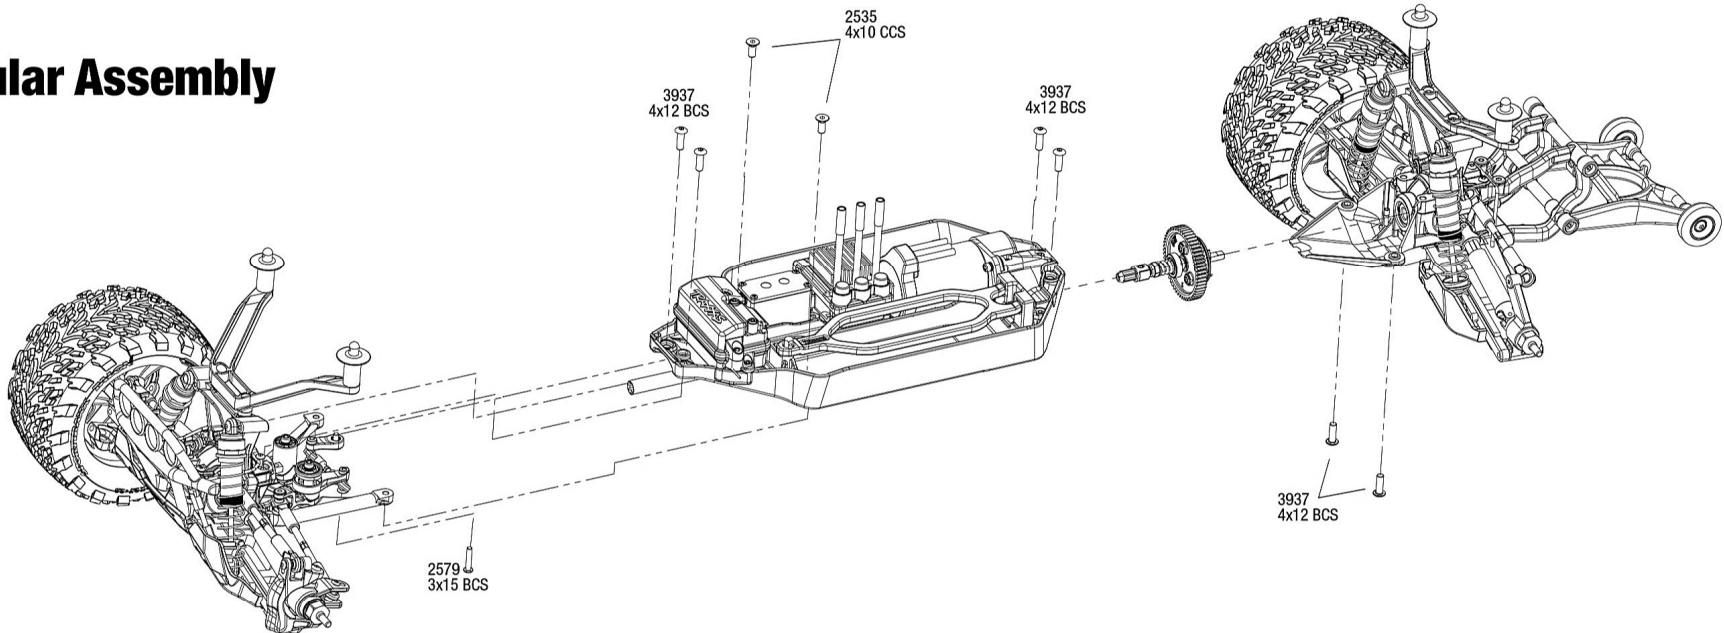

STAMPEDE

Chassis Assembly 4x4 VXL BRUSHLESS

Specifications on this page are subject to change without notice. Every attempt has been made to ensure the accuracy of this drawing, however Traxxas cannot be held responsible for typographical or other errors.

See Parts List for a complete listing of optional accessories.

Driveshaft Assembly

Modular Assembly

STAMPEDE

Rear Assembly 4x4 VXL BRUSHLESS

See Parts List for a complete listing of optional accessories.

Specifications on this page are subject to change without notice. Every attempt has been made to ensure the accuracy of this drawing, however Traxxas cannot be held responsible for typographical or other errors.

REV 210308-R11