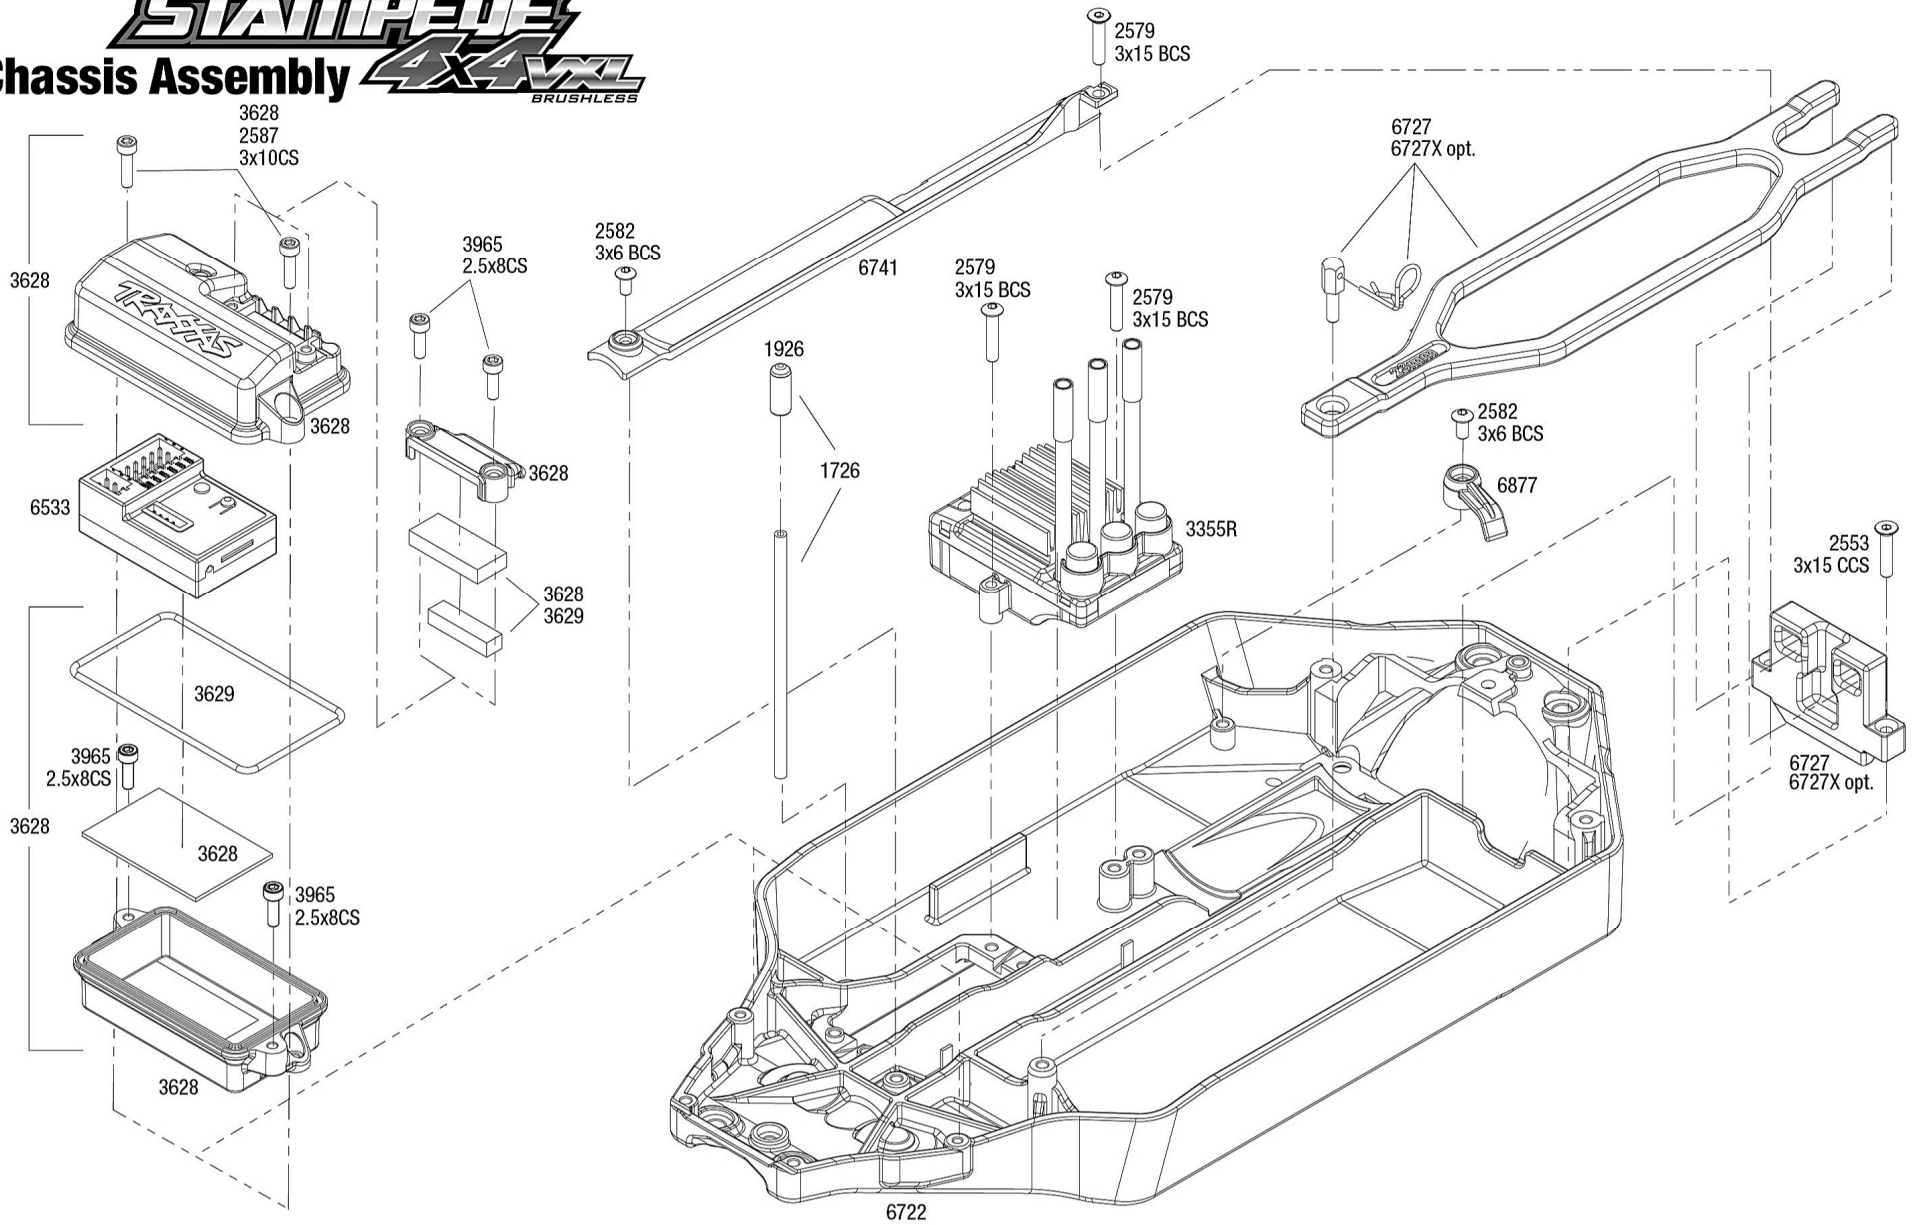

STAMPEDE

Chassis Assembly 4x4 VXL BRUSHLESS

Specifications on this page are subject to change without notice. Every attempt has been made to ensure the accuracy of this drawing, however Traxxas cannot be held responsible for typographical or other errors.

See Parts List for a complete listing of optional accessories.

Driveshaft Assembly

Modular Assembly

STAMPEDE

Rear Assembly 4x4 VXL BRUSHLESS

See Parts List for a complete listing of optional accessories.

Specifications on this page are subject to change without notice. Every attempt has been made to ensure the accuracy of this drawing, however Traxxas cannot be held responsible for typographical or other errors.

REV 210308-R11