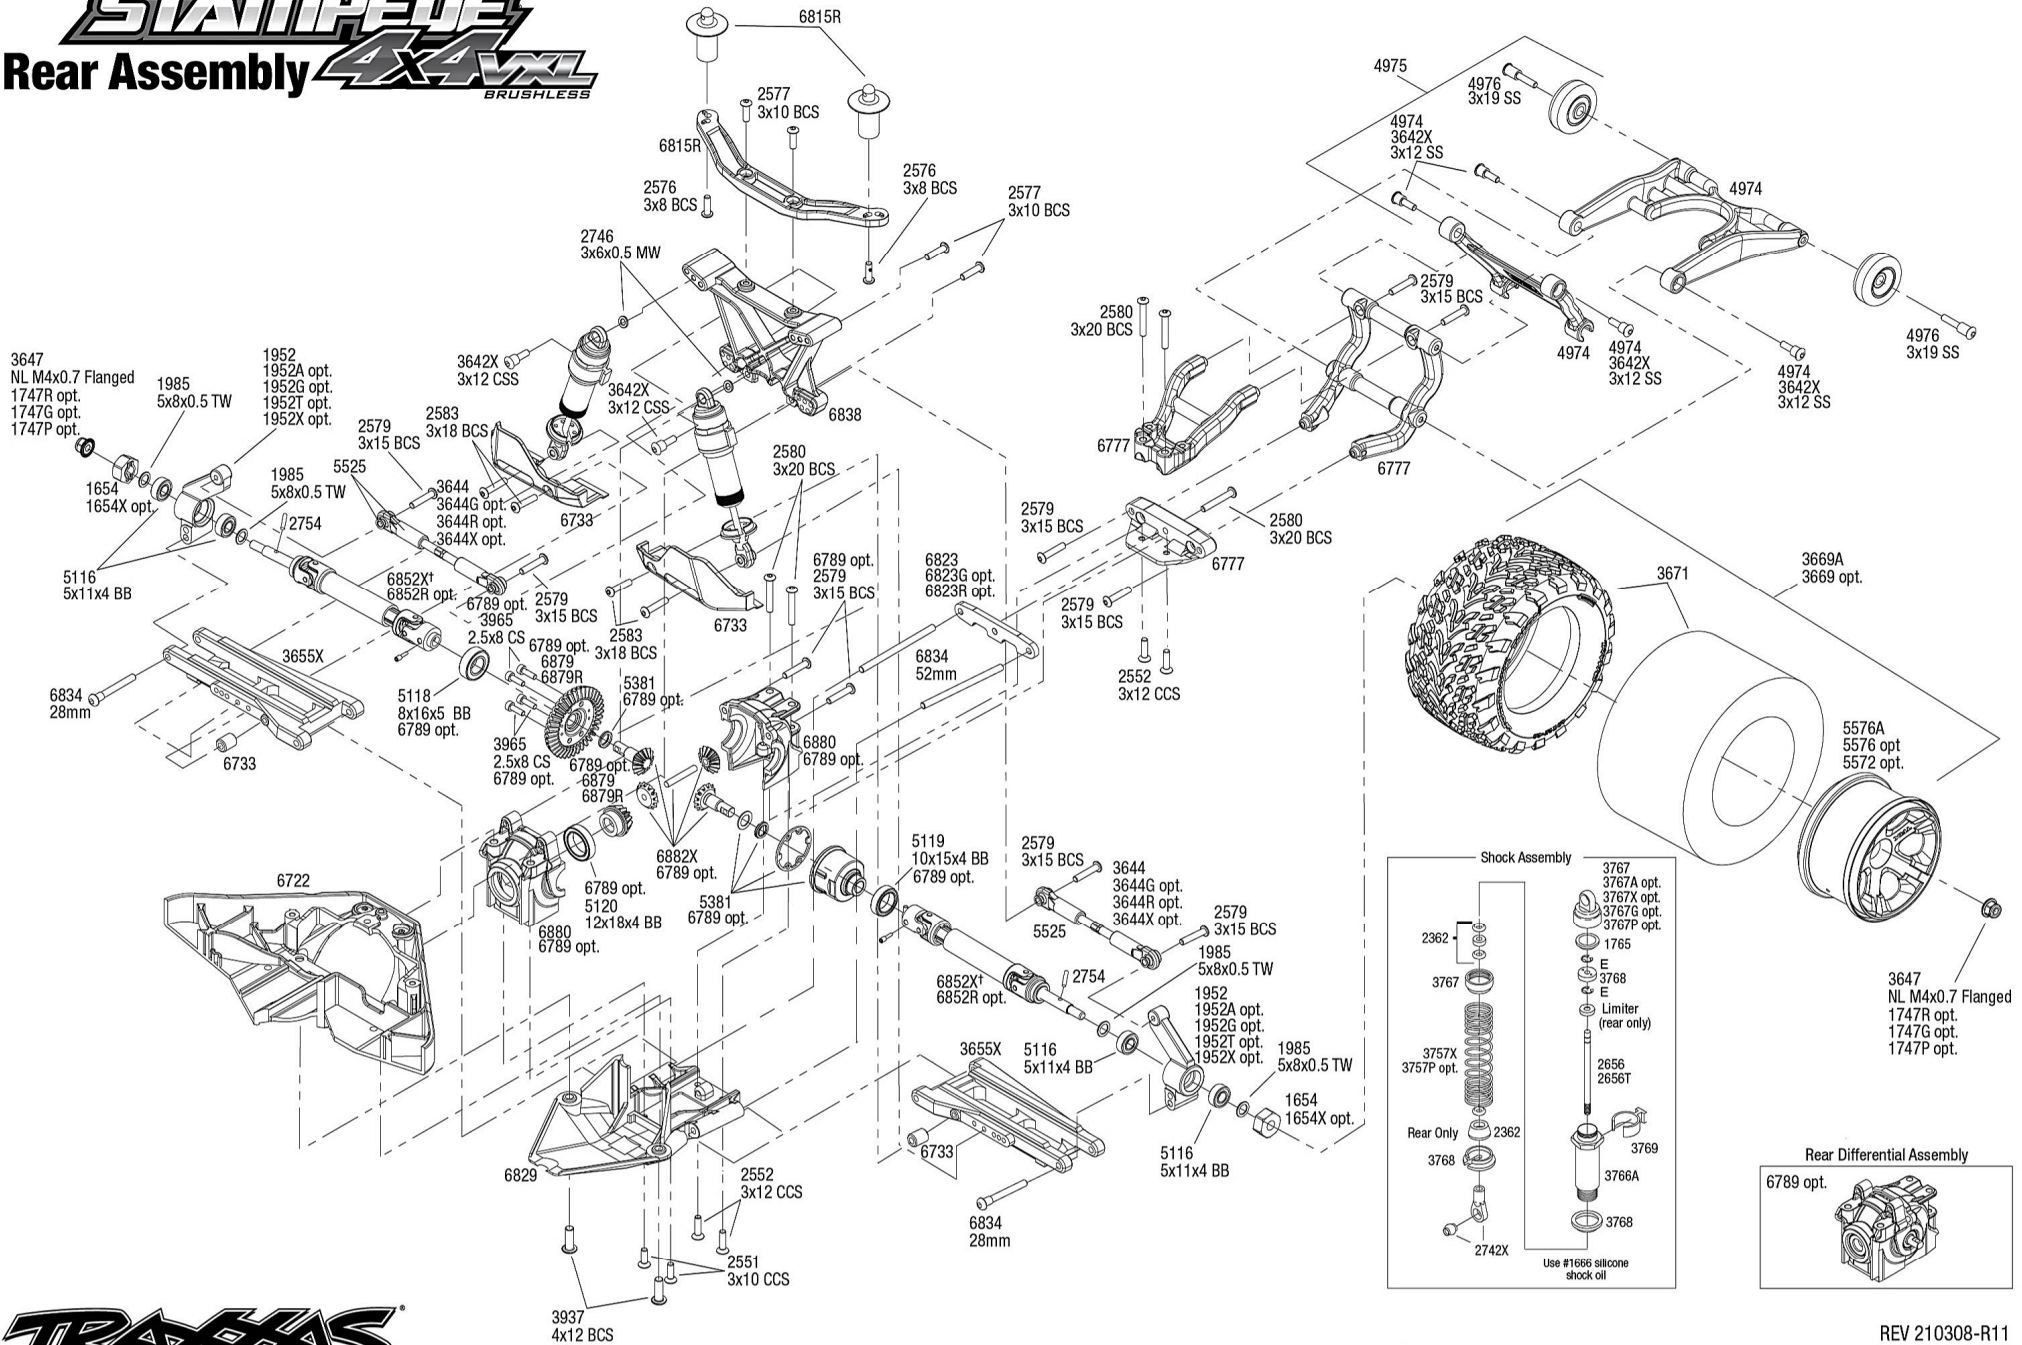

STAMPEDE

Chassis Assembly 4x4 VXL BRUSHLESS

Specifications on this page are subject to change without notice. Every attempt has been made to ensure the accuracy of this drawing, however Traxxas cannot be held responsible for typographical or other errors.

See Parts List for a complete listing of optional accessories.

Driveshaft Assembly

Modular Assembly

STAMPEDE

Rear Assembly 4x4 VXL BRUSHLESS

See Parts List for a complete listing of optional accessories.

Specifications on this page are subject to change without notice. Every attempt has been made to ensure the accuracy of this drawing, however Traxxas cannot be held responsible for typographical or other errors.

REV 210308-R11