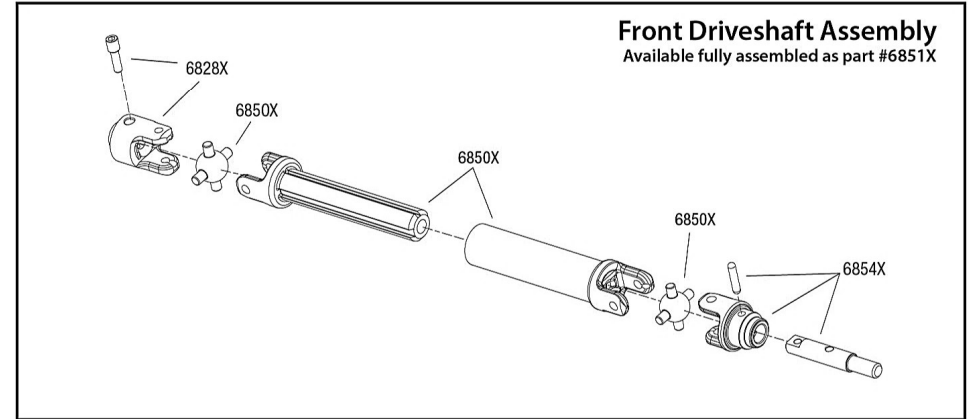

STAMPEDE

Chassis Assembly 4x4 VXL BRUSHLESS

Specifications on this page are subject to change without notice. Every attempt has been made to ensure the accuracy of this drawing, however Traxxas cannot be held responsible for typographical or other errors.

See Parts List for a complete listing of optional accessories.

Driveshaft Assembly

Modular Assembly

STAMPEDE

Rear Assembly 4x4 VXL BRUSHLESS

See Parts List for a complete listing of optional accessories.

Specifications on this page are subject to change without notice. Every attempt has been made to ensure the accuracy of this drawing, however Traxxas cannot be held responsible for typographical or other errors.

REV 210308-R11