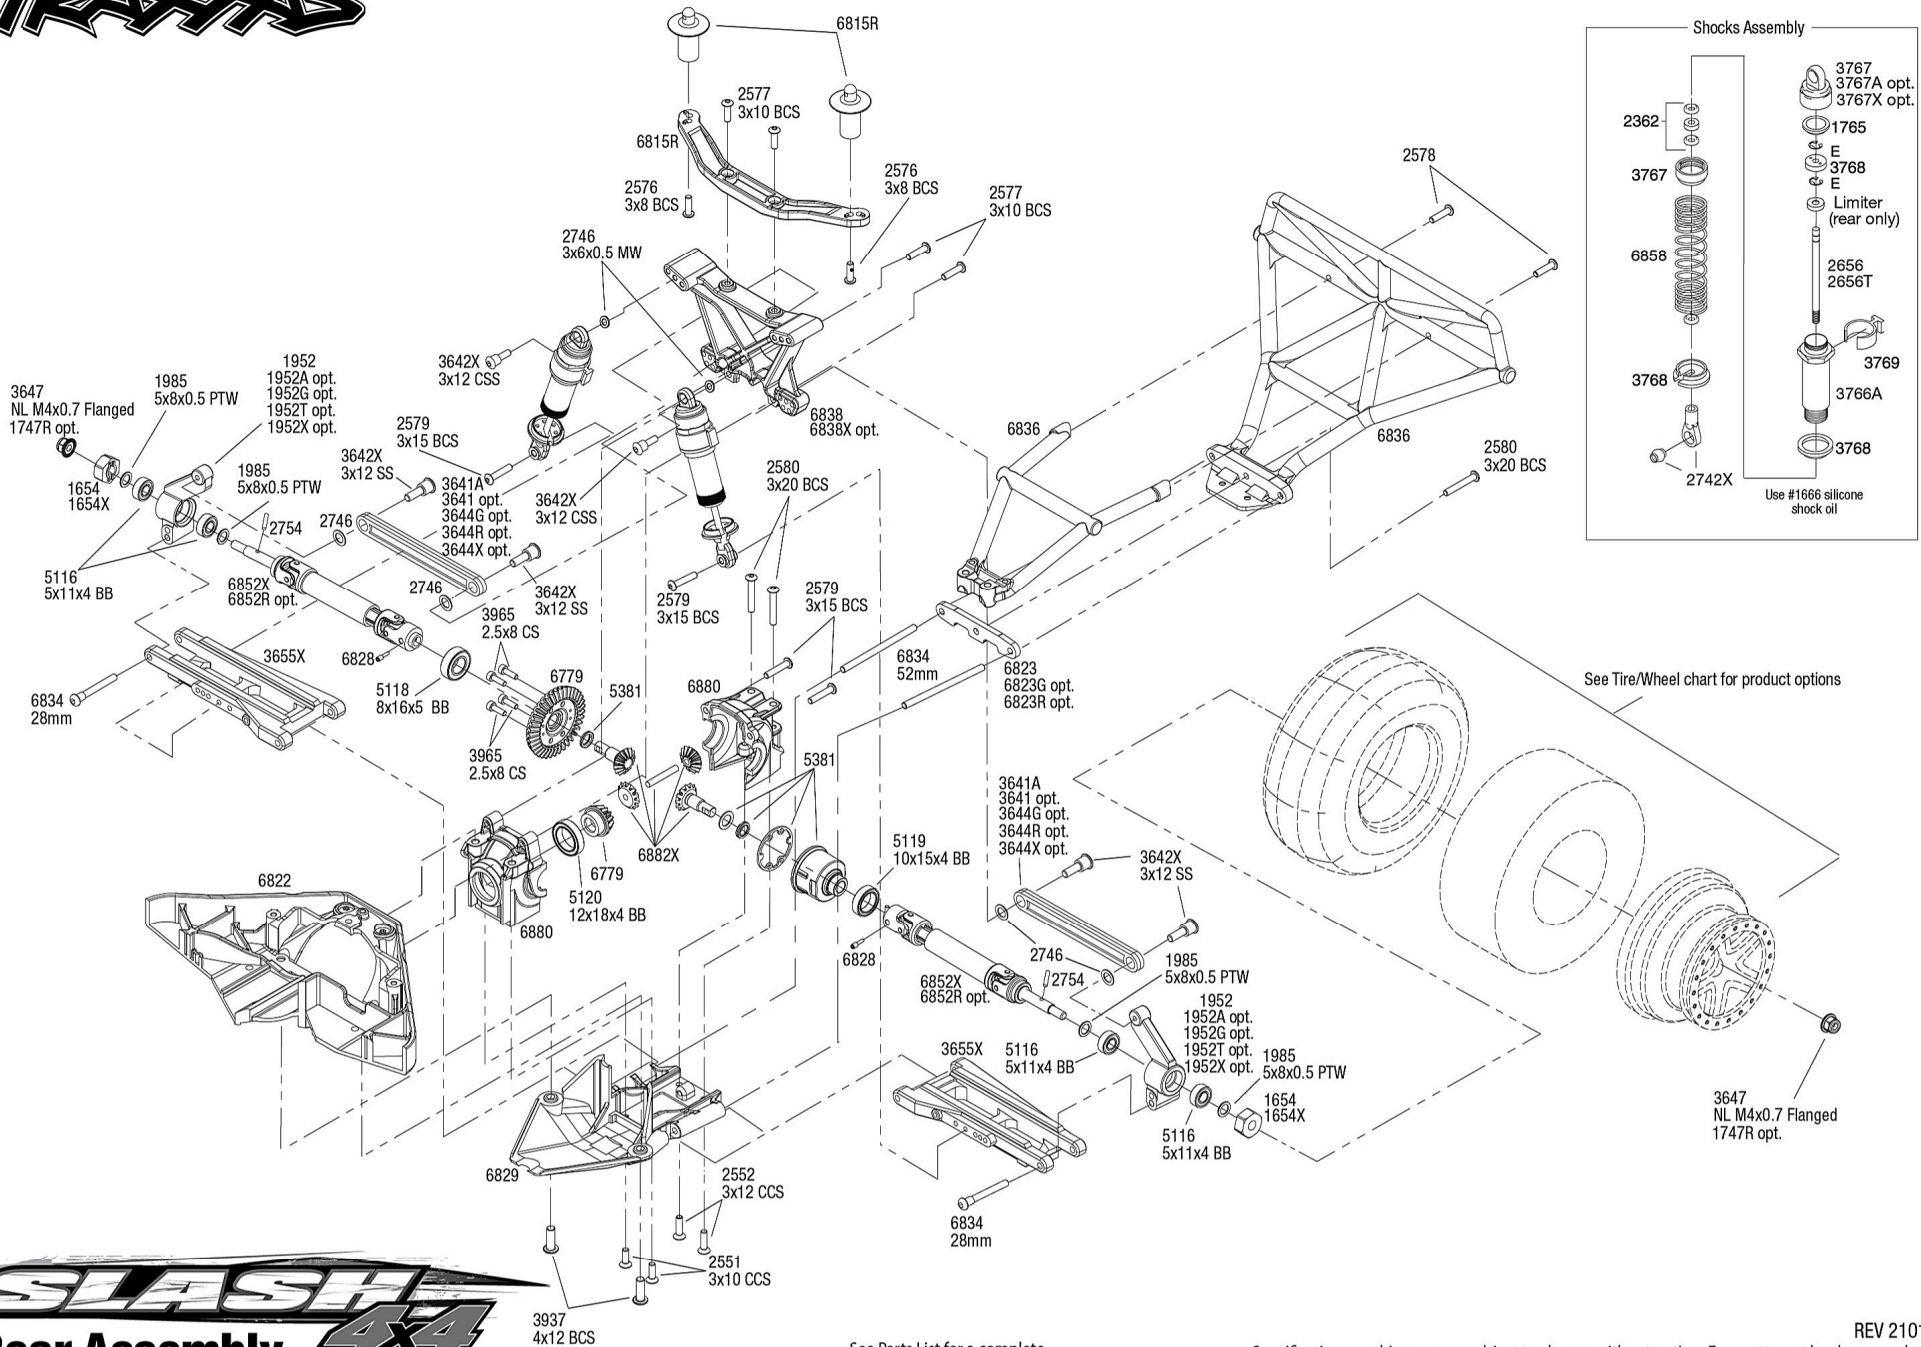

## Driveshaft Assembly

**Shock Assembly**

REV 210115-R11  
See Parts List for a complete listing of optional accessories.

Specifications on this page are subject to change without notice. Every attempt has been made to ensure the accuracy of this drawing; however, Traxxas cannot be held responsible for typographical or other errors.