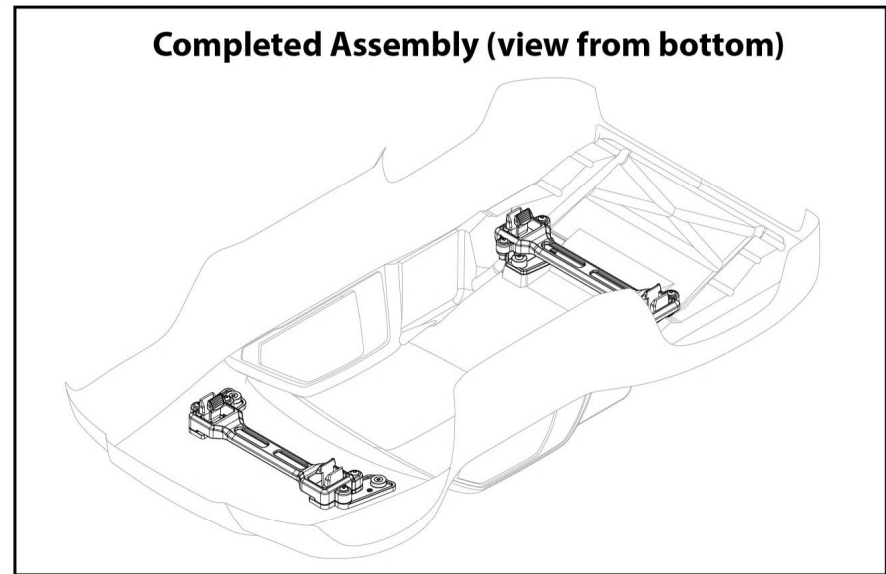

SLASH 4x4 BRUSHLESS

Body Assembly

REV 230921-R01
See Parts List for a complete listing of optional accessories.

Specifications on this page are subject to change without notice. Every attempt has been made to ensure the accuracy of this drawing; however, Traxxas cannot be held responsible for typographical or other errors.