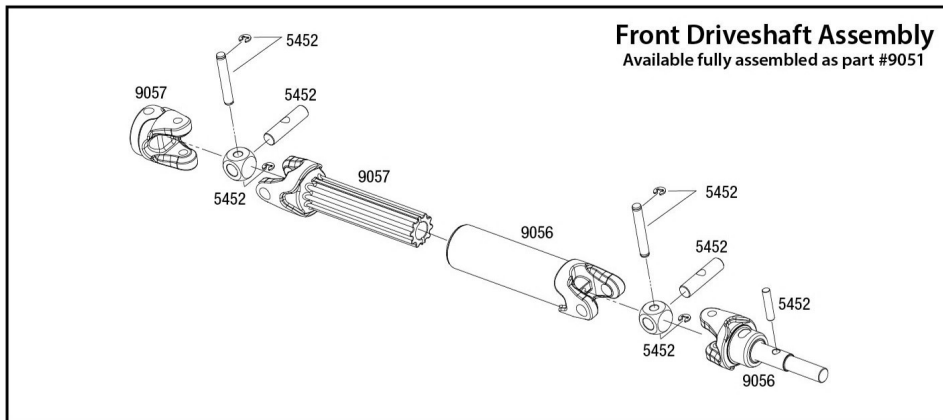

Driveshafts

Front Driveshaft Assembly
Available fully assembled as part #9051