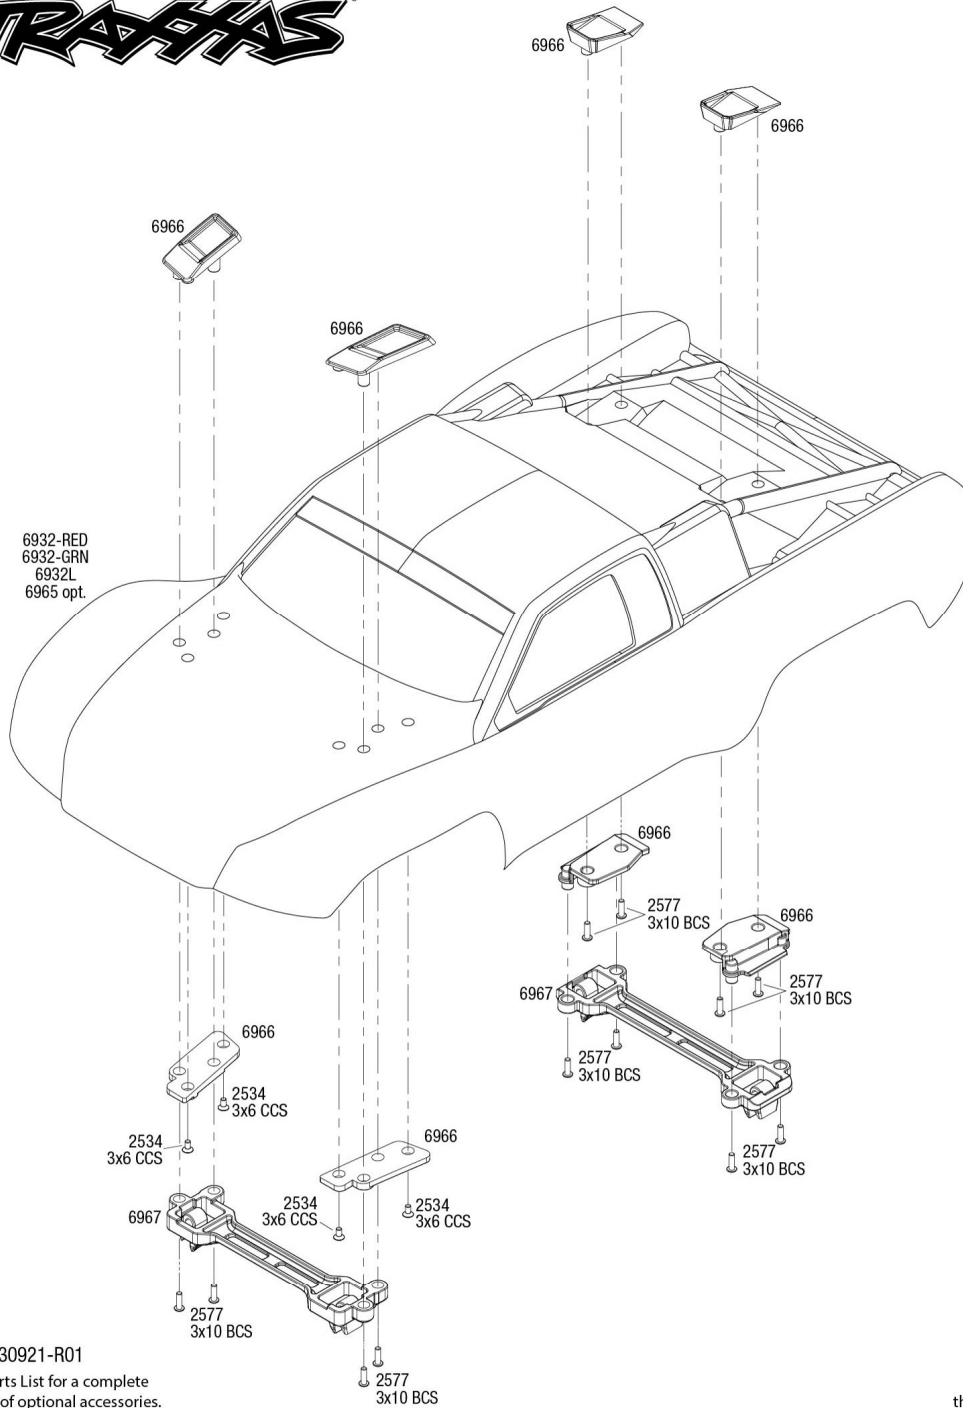

SLASH 4x4 BRUSHLESS

Transmission Assembly

See Parts List for a complete listing of optional accessories.

REV 230921-R01
Specifications on this page are subject to change without notice. Every attempt has been made to ensure the accuracy of this drawing; however, Traxxas cannot be held responsible for typographical or other errors.

SLASH 4x4 BRUSHLESS

Body Assembly

REV 230921-R01
See Parts List for a complete listing of optional accessories.

Specifications on this page are subject to change without notice. Every attempt has been made to ensure the accuracy of this drawing; however, Traxxas cannot be held responsible for typographical or other errors.