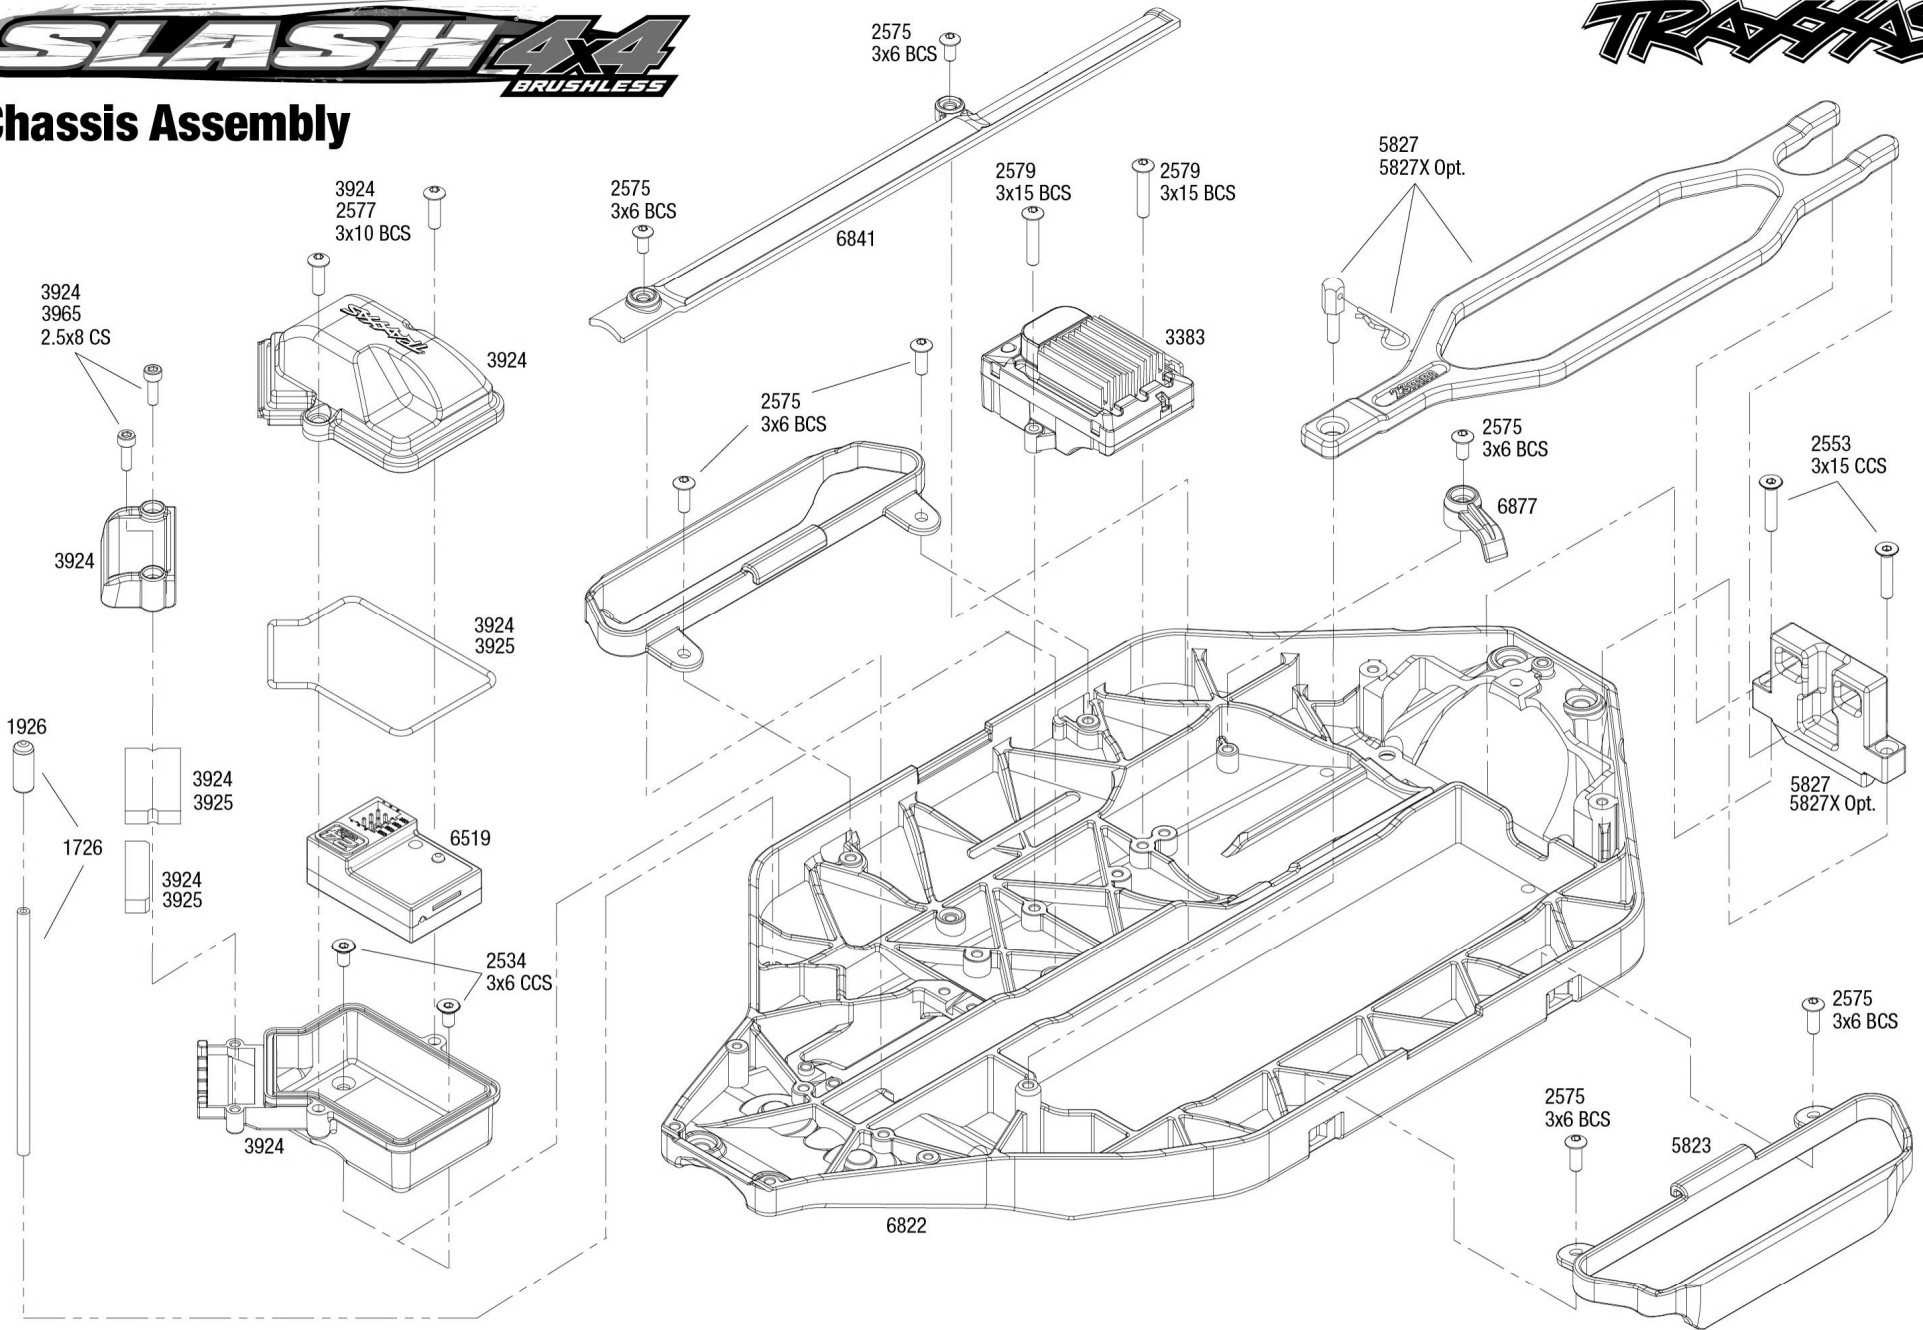

Chassis Assembly

Specifications on this page are subject to change without notice. Every attempt has been made to ensure the accuracy of this drawing; however, Traxxas cannot be held responsible for typographical or other errors.

See Parts List for a complete listing of optional accessories.