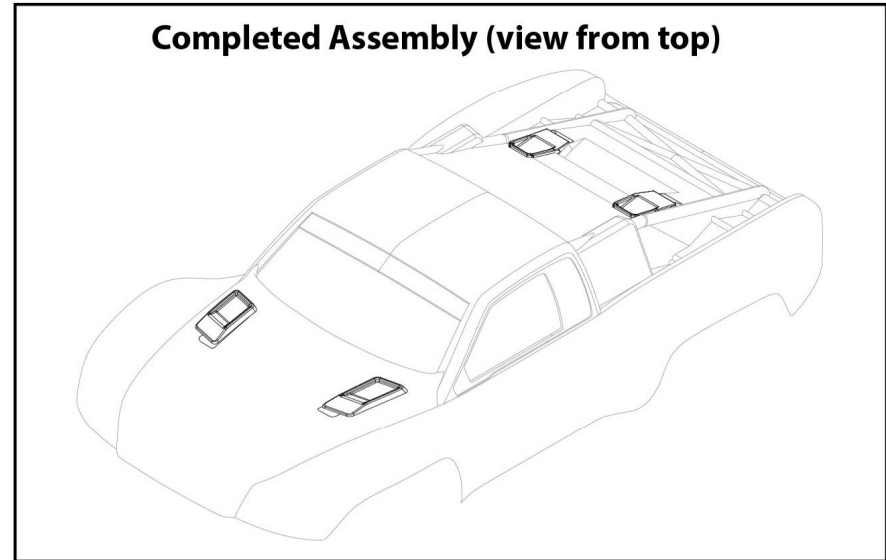

SLASH 4x4 BRUSHLESS

Body Assembly

REV 230921-R01
See Parts List for a complete listing of optional accessories.

Specifications on this page are subject to change without notice. Every attempt has been made to ensure the accuracy of this drawing; however, Traxxas cannot be held responsible for typographical or other errors.