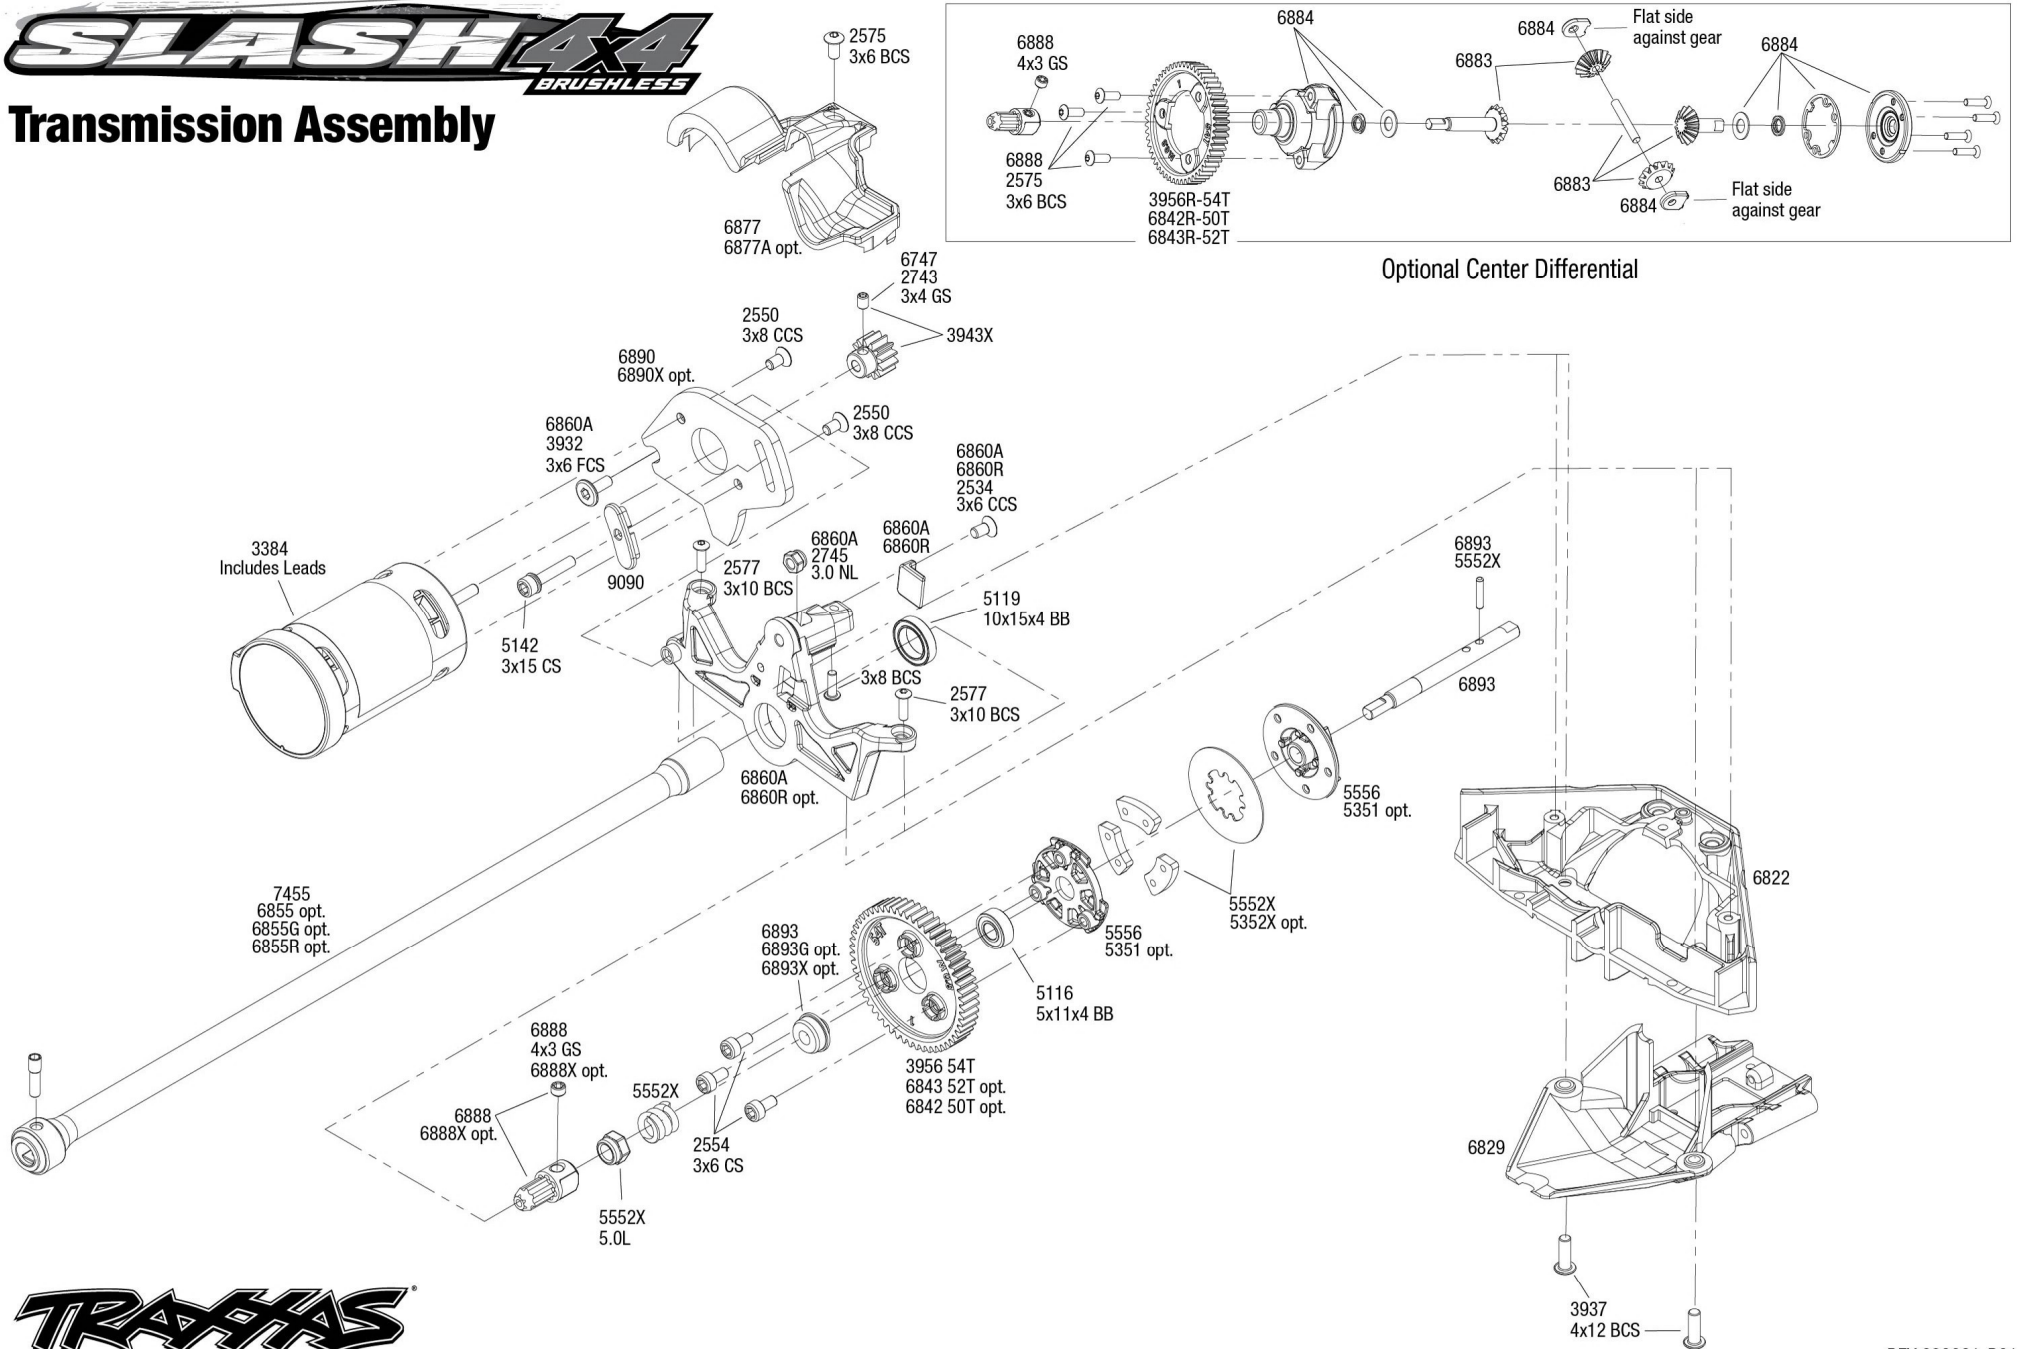

SLASH 4x4 BRUSHLESS

Transmission Assembly

See Parts List for a complete listing of optional accessories.

REV 230921-R01
Specifications on this page are subject to change without notice. Every attempt has been made to ensure the accuracy of this drawing; however, Traxxas cannot be held responsible for typographical or other errors.

SLASH 4x4 BRUSHLESS

Body Assembly

REV 230921-R01
See Parts List for a complete listing of optional accessories.

Specifications on this page are subject to change without notice. Every attempt has been made to ensure the accuracy of this drawing; however, Traxxas cannot be held responsible for typographical or other errors.