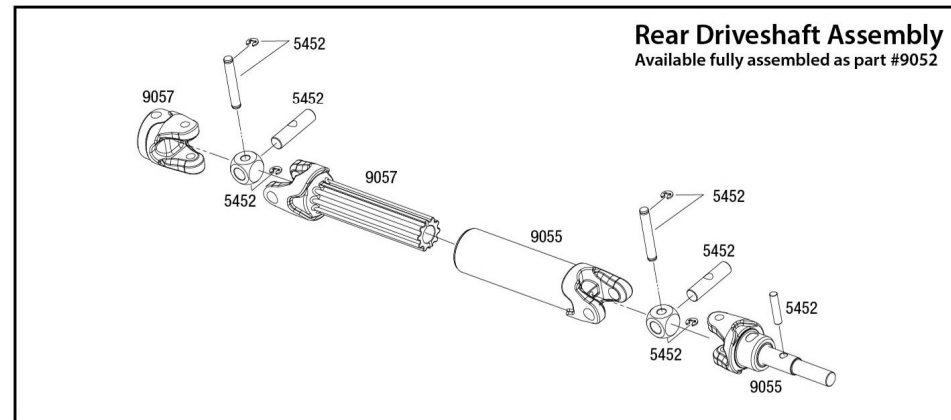

Front Driveshaft Assembly
Available fully assembled as part #9051

Rear Driveshaft Assembly
Available fully assembled as part #9052