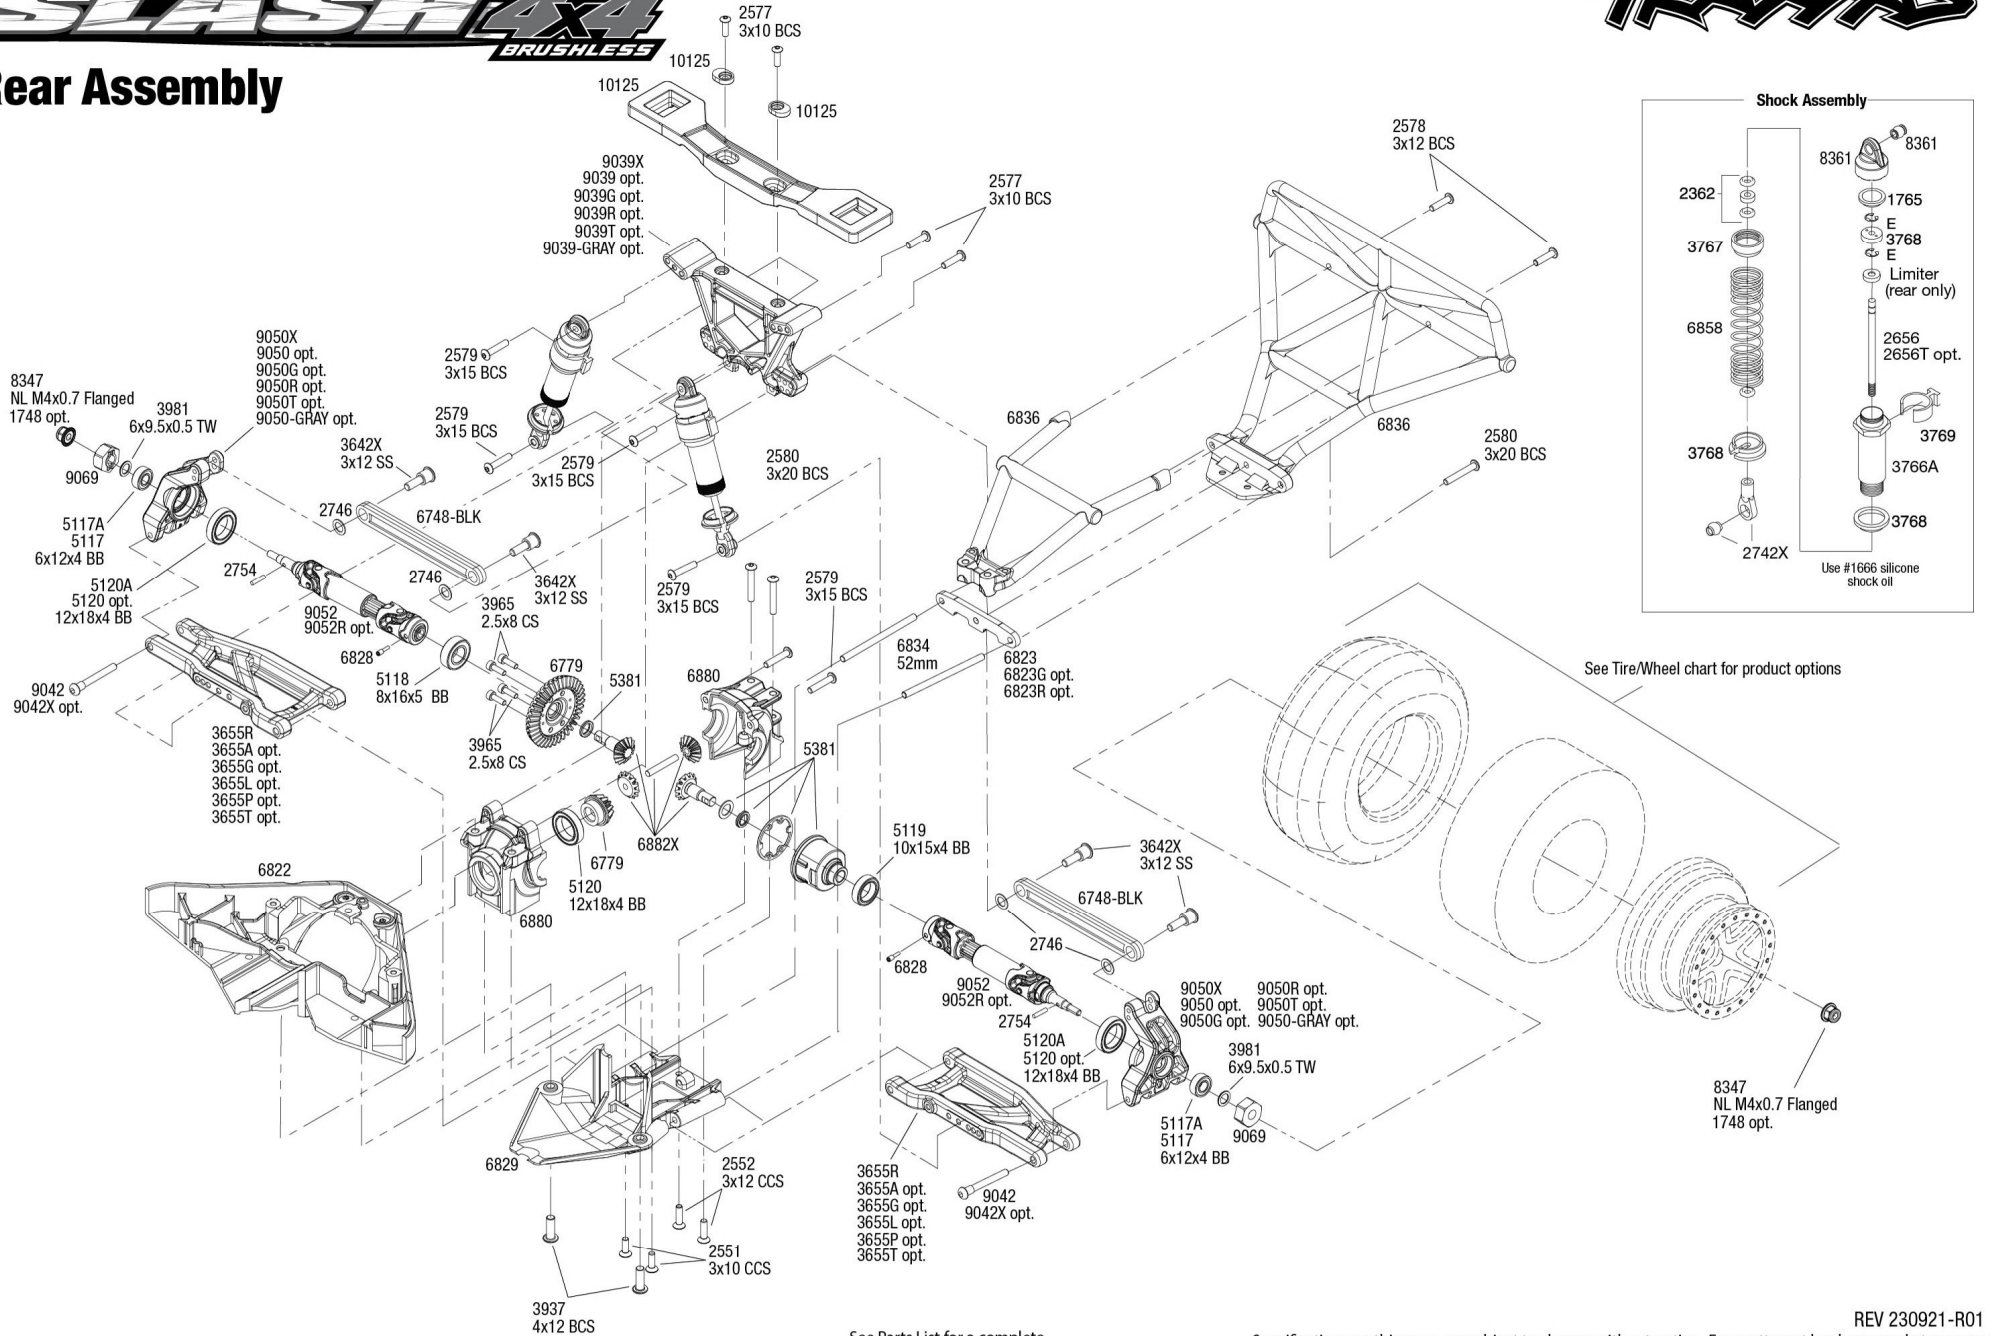

Rear Assembly

See Parts List for a complete listing of optional accessories.

Specifications on this page are subject to change without notice. Every attempt has been made to ensure the accuracy of this drawing; however, Traxxas cannot be held responsible for typographical or other errors.