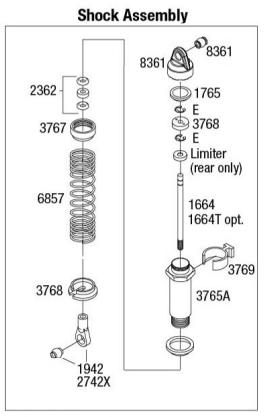

See Parts List for a complete listing of optional accessories.

Driveshafts

Front Driveshaft Assembly
Available fully assembled as part #9051

Rear Driveshaft Assembly
Available fully assembled as part #9052

Modular Assembly

Driveshaft Assembly

REV 230921-R01
See Parts List for a complete listing of optional accessories.

Specifications on this page are subject to change without notice. Every attempt has been made to ensure the accuracy of this drawing; however, Traxxas cannot be held responsible for typographical or other errors.