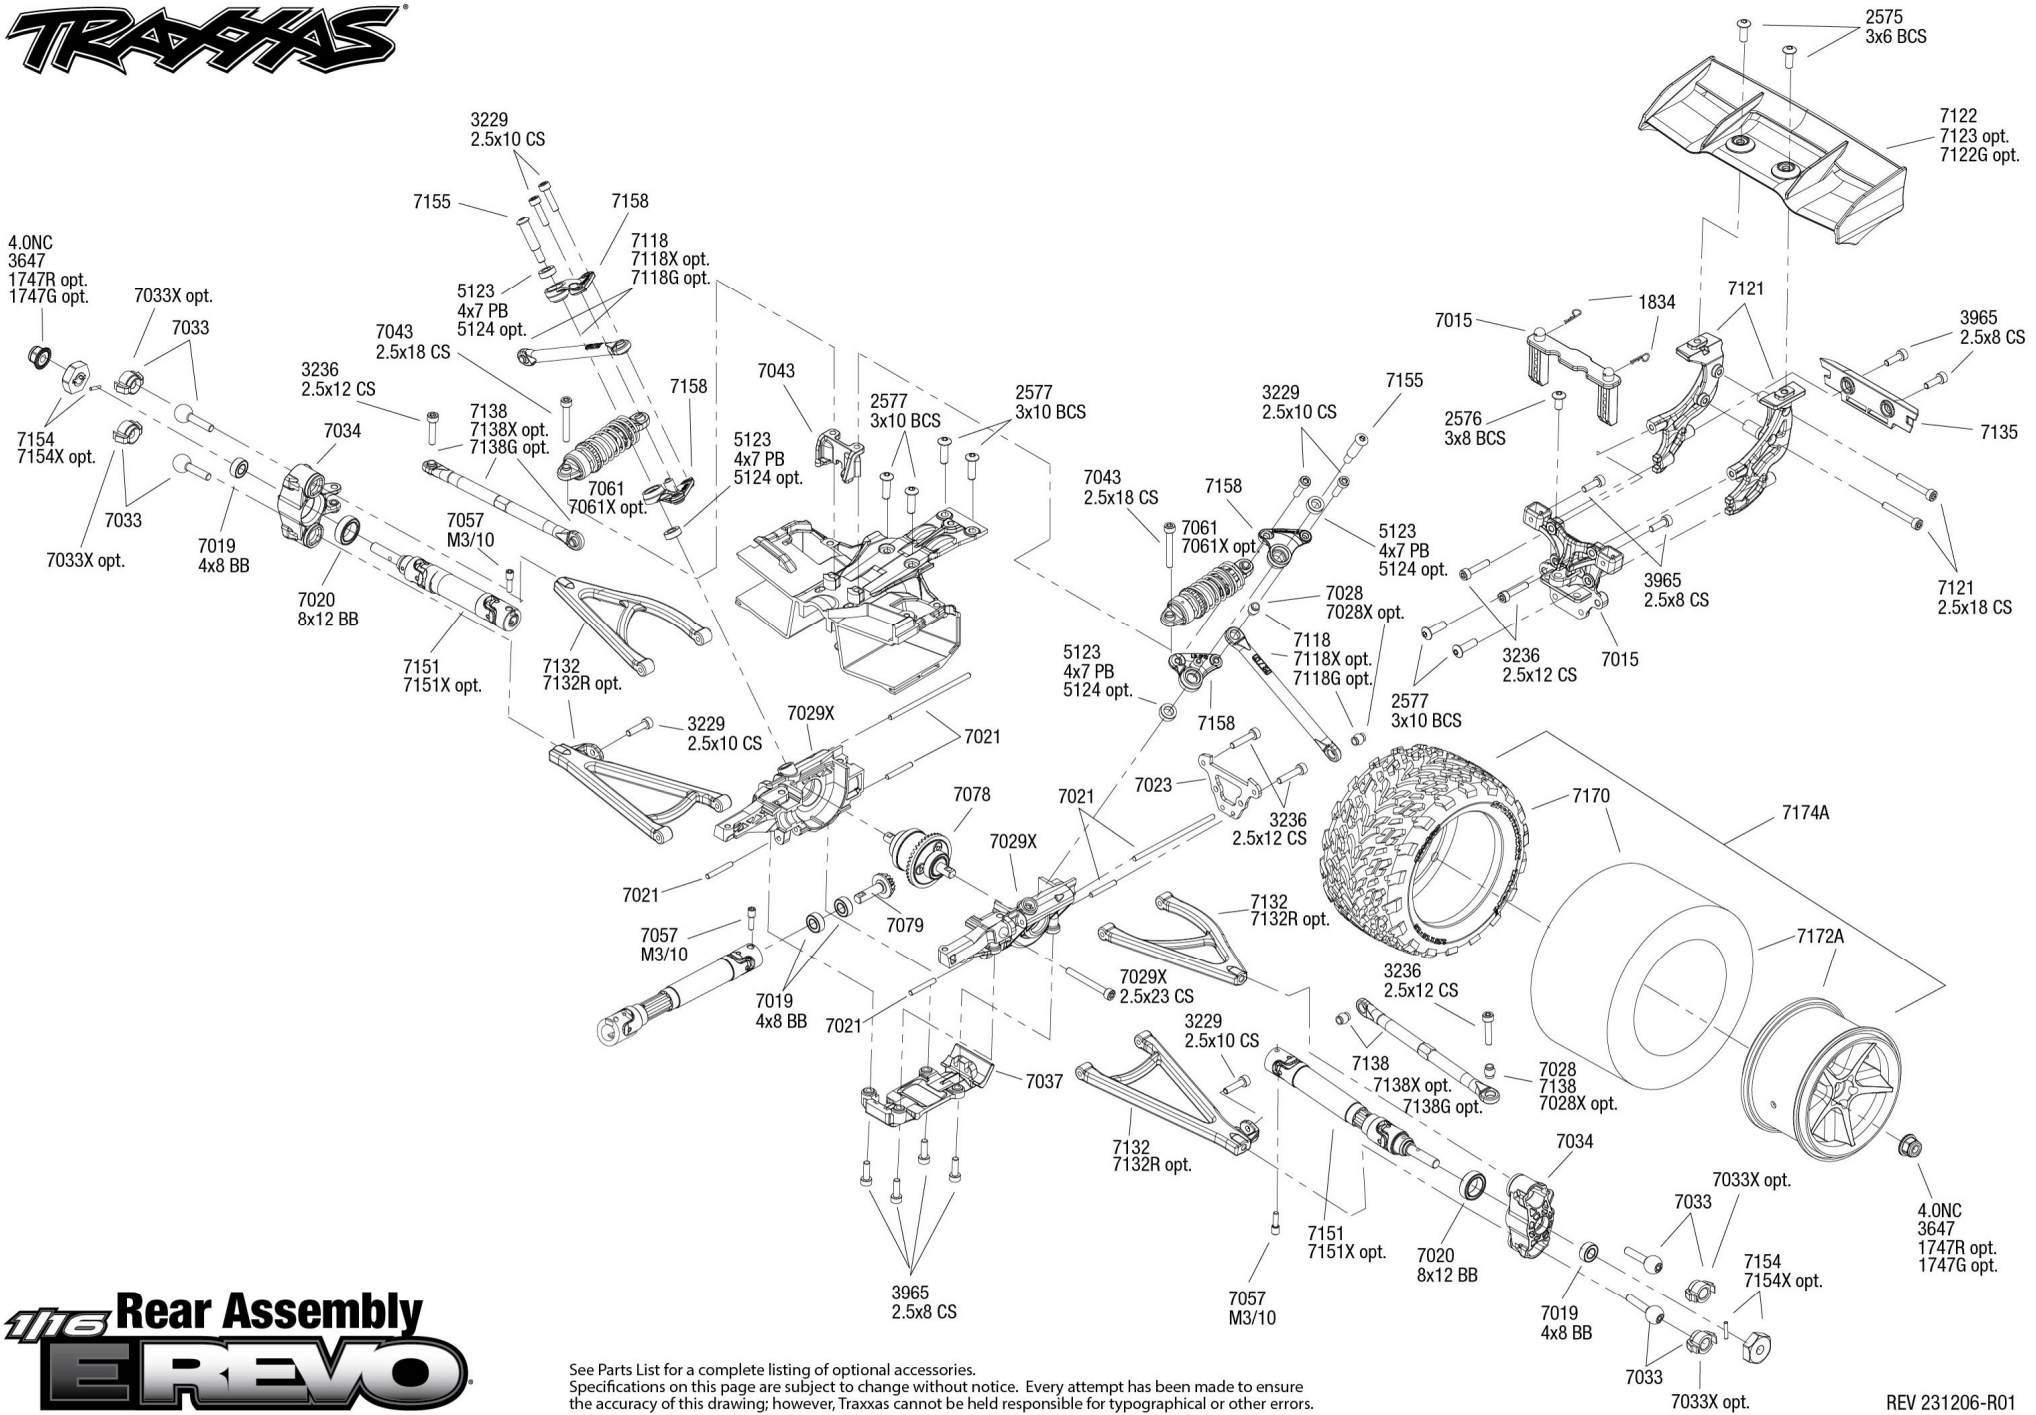

Driveshaft Assembly

1/16 EREVO

Specifications on this page are subject to change without notice. Every attempt has been made to ensure the accuracy of this drawing; however, Traxxas cannot be held responsible for typographical or other errors. See Parts List for a complete listing of optional accessories.

REV 231206-R01
 Specifications on this page are subject to change without notice. Every attempt has been made to ensure the accuracy of this drawing, however Traxxas cannot be held responsible for typographical or other errors.

See Parts List for a complete listing of optional accessories.

1/16 Rear Assembly EREVO

See Parts List for a complete listing of optional accessories. Specifications on this page are subject to change without notice. Every attempt has been made to ensure the accuracy of this drawing; however, Traxxas cannot be held responsible for typographical or other errors.