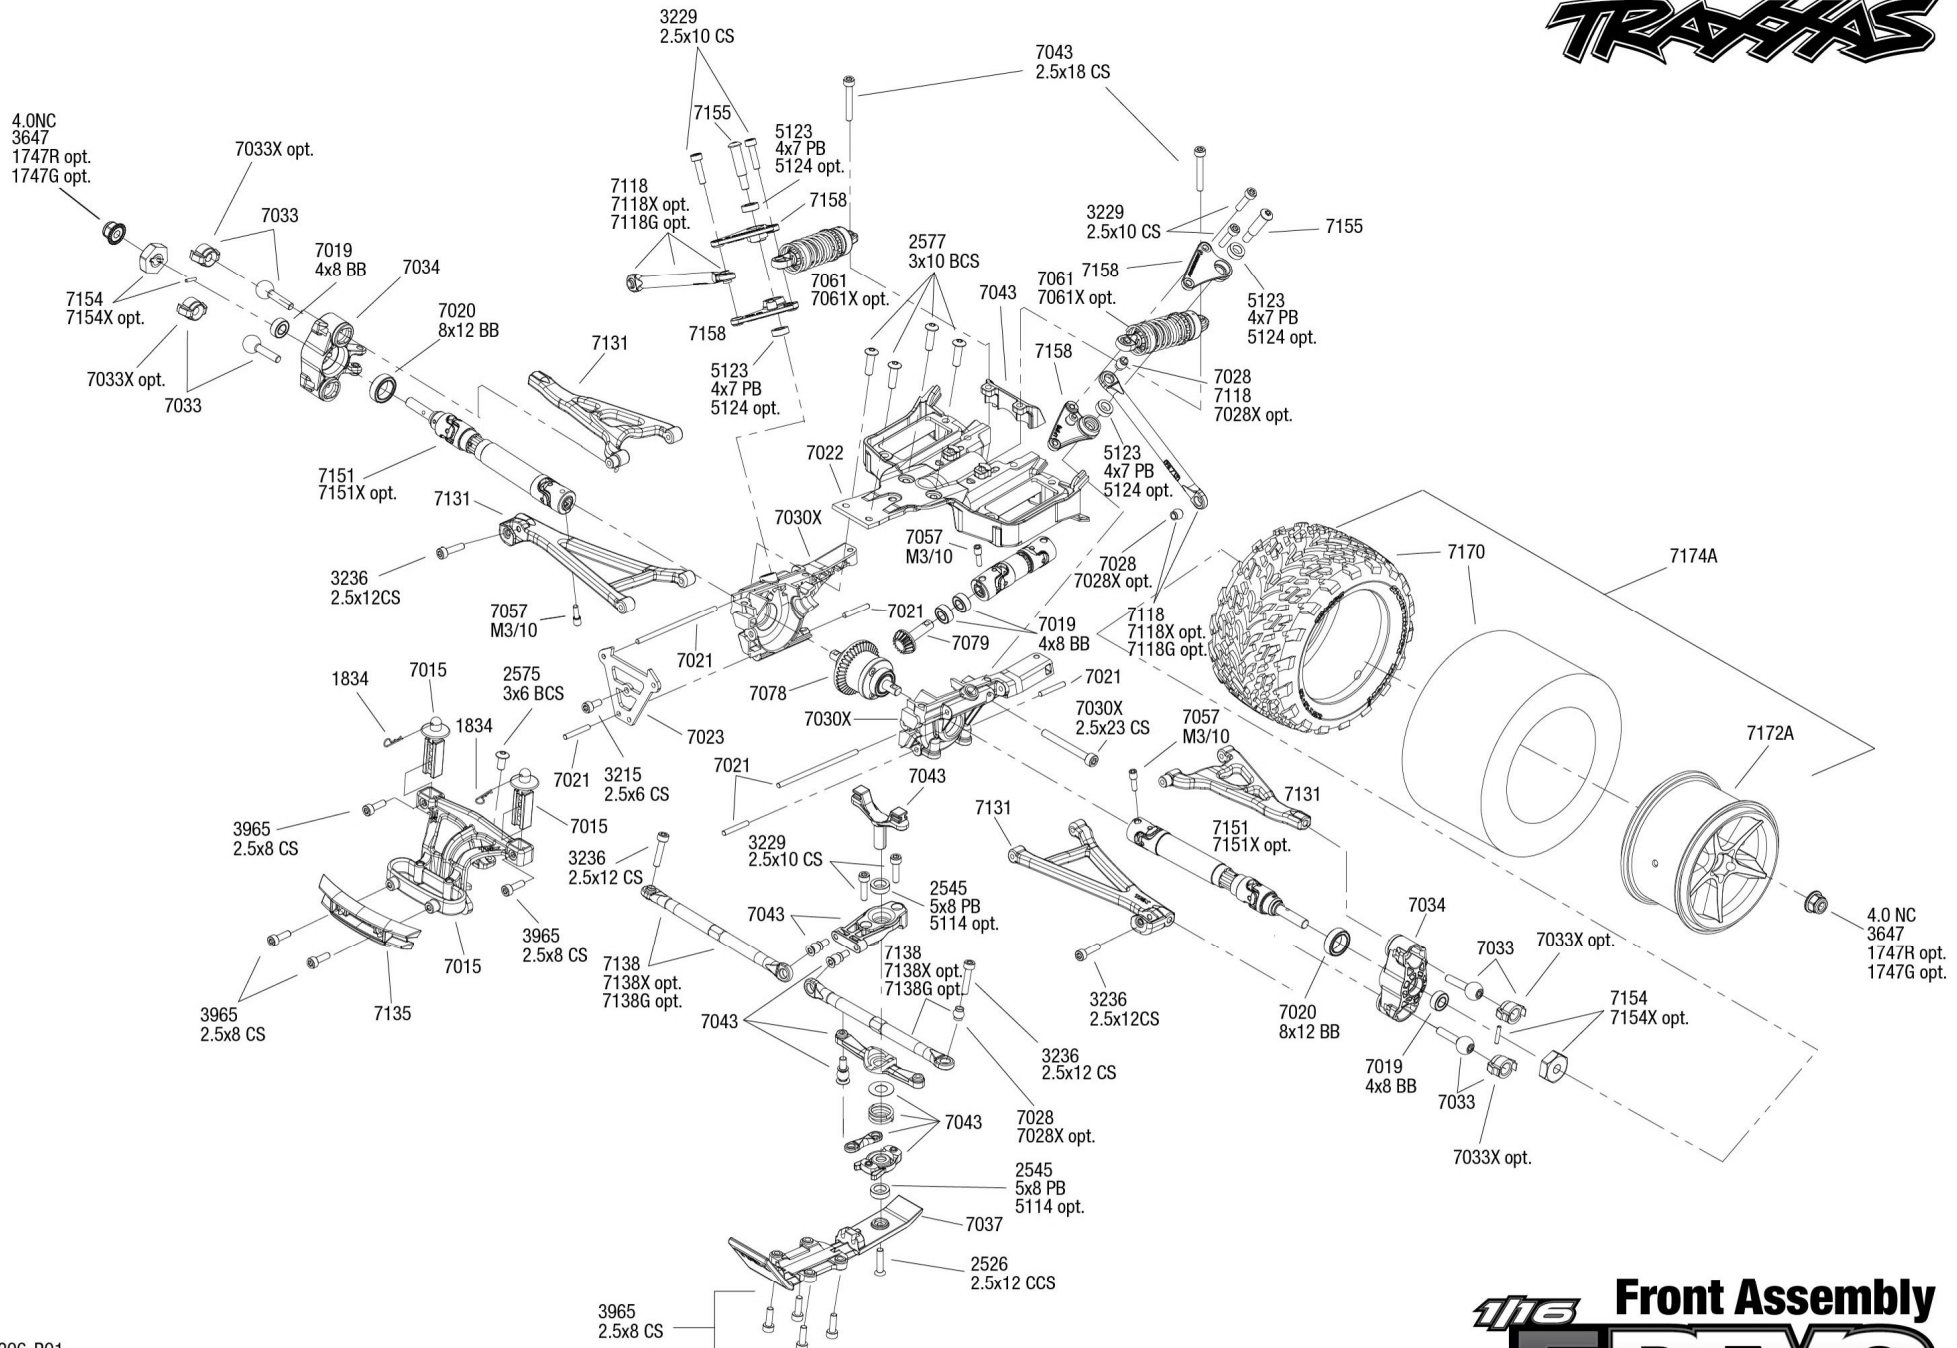

Driveshaft Assembly

1/16 EREVO

Specifications on this page are subject to change without notice. Every attempt has been made to ensure the accuracy of this drawing; however, Traxxas cannot be held responsible for typographical or other errors. See Parts List for a complete listing of optional accessories.

REV 231206-R01
 Specifications on this page are subject to change without notice. Every attempt has been made to ensure the accuracy of this drawing, however Traxxas cannot be held responsible for typographical or other errors.

See Parts List for a complete listing of optional accessories.

1/16 Rear Assembly EREVO

See Parts List for a complete listing of optional accessories. Specifications on this page are subject to change without notice. Every attempt has been made to ensure the accuracy of this drawing; however, Traxxas cannot be held responsible for typographical or other errors.