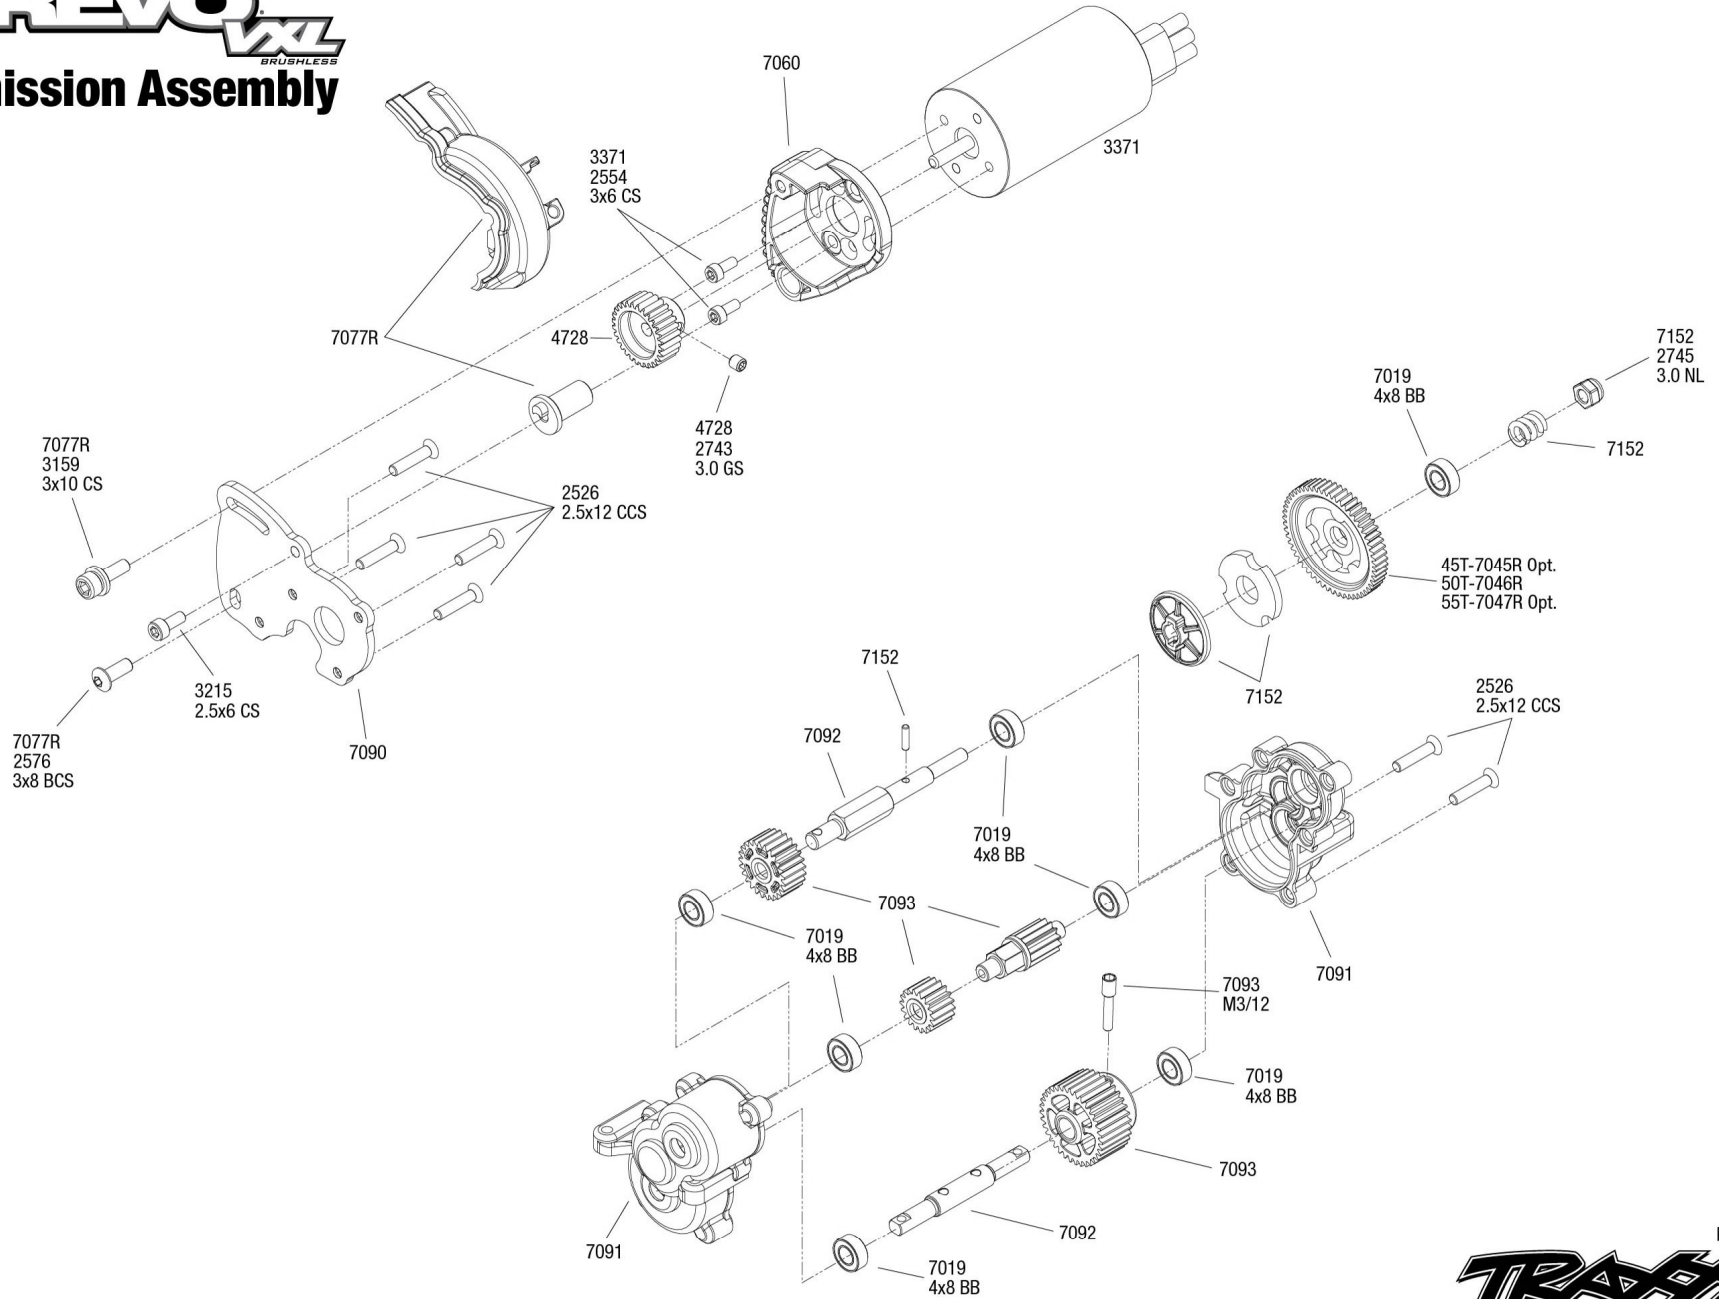

1/16 Driveshaft Assembly
EREVO
 VXL
 BRUSHLESS

Specifications on this page are subject to change without notice. Every attempt has been made to ensure the accuracy of this drawing; however, Traxxas cannot be held responsible for typographical or other errors. See Parts List for a complete listing of optional accessories.

REV 230728-R00

Specifications on this page are subject to change without notice. Every attempt has been made to ensure the accuracy of this drawing; however, Traxxas cannot be held responsible for typographical or other errors.

See Parts List for a complete listing of optional accessories.

1/16 EREVO VXL BRUSHLESS

Transmission Assembly

See Parts List for a complete listing of optional accessories.

REV 230728-R00

TRAXXAS

Specifications on this page are subject to change without notice. Every attempt has been made to ensure the accuracy of this drawing; however, Traxxas cannot be held responsible for typographical or other errors.

1/16 EREVO^{VXL} Chassis Assembly

BRUSHLESS

Specifications on this page are subject to change without notice. Every attempt has been made to ensure the accuracy of this drawing; however, Traxxas cannot be held responsible for typographical or other errors.