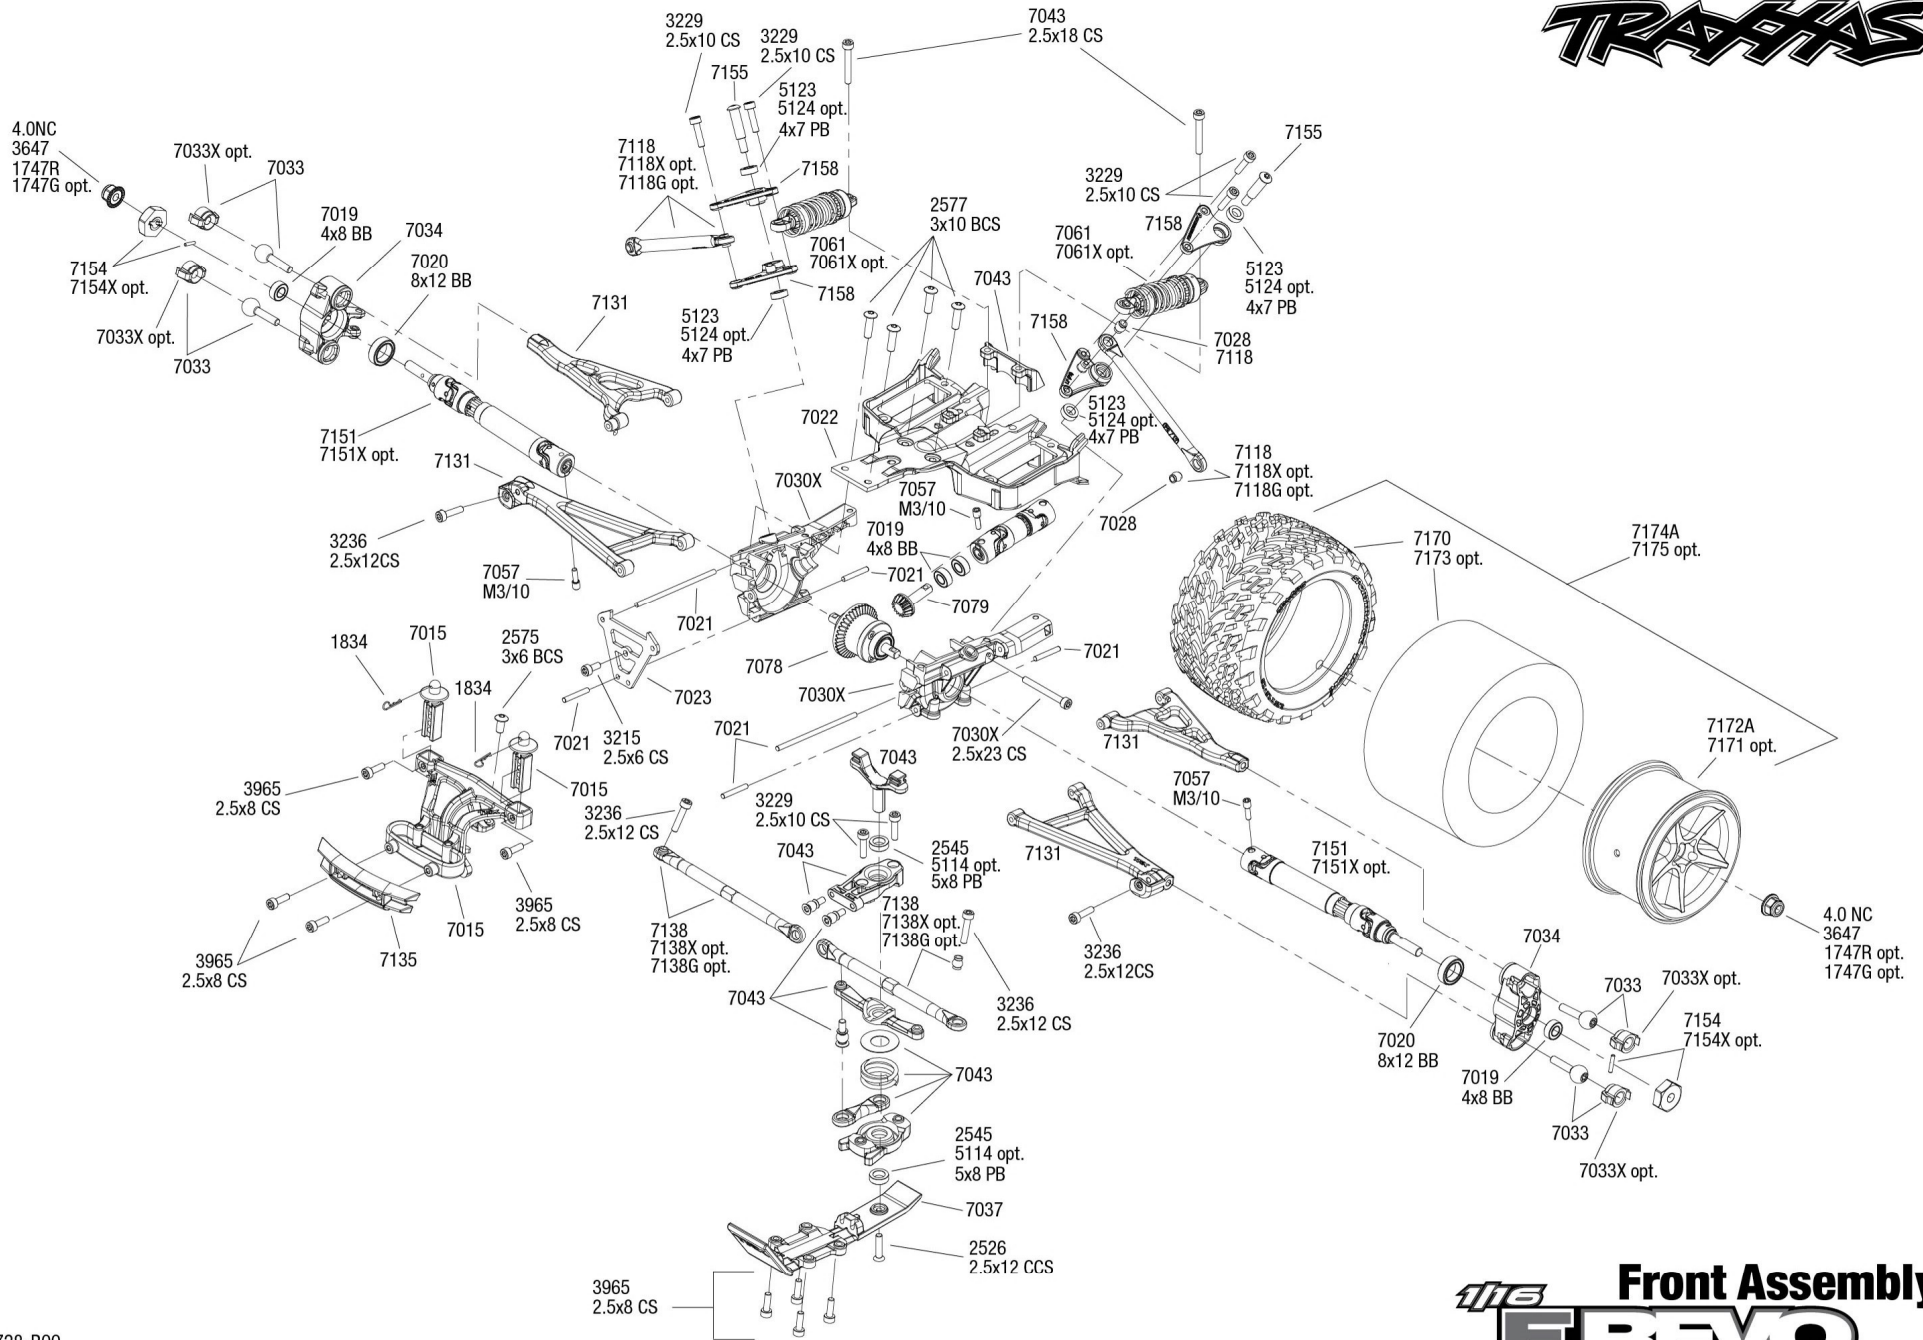

1/16 Driveshaft Assembly
EREVO
 VXL
 BRUSHLESS

Specifications on this page are subject to change without notice. Every attempt has been made to ensure the accuracy of this drawing; however, Traxxas cannot be held responsible for typographical or other errors. See Parts List for a complete listing of optional accessories.

REV 230728-R00

Specifications on this page are subject to change without notice. Every attempt has been made to ensure the accuracy of this drawing; however, Traxxas cannot be held responsible for typographical or other errors.

See Parts List for a complete listing of optional accessories.

1/16 EREVO VXL BRUSHLESS

Transmission Assembly

See Parts List for a complete listing of optional accessories.

REV 230728-R00

TRAXXAS

Specifications on this page are subject to change without notice. Every attempt has been made to ensure the accuracy of this drawing; however, Traxxas cannot be held responsible for typographical or other errors.

1/16 EREVO^{VXL} Chassis Assembly

BRUSHLESS

Specifications on this page are subject to change without notice. Every attempt has been made to ensure the accuracy of this drawing; however, Traxxas cannot be held responsible for typographical or other errors.