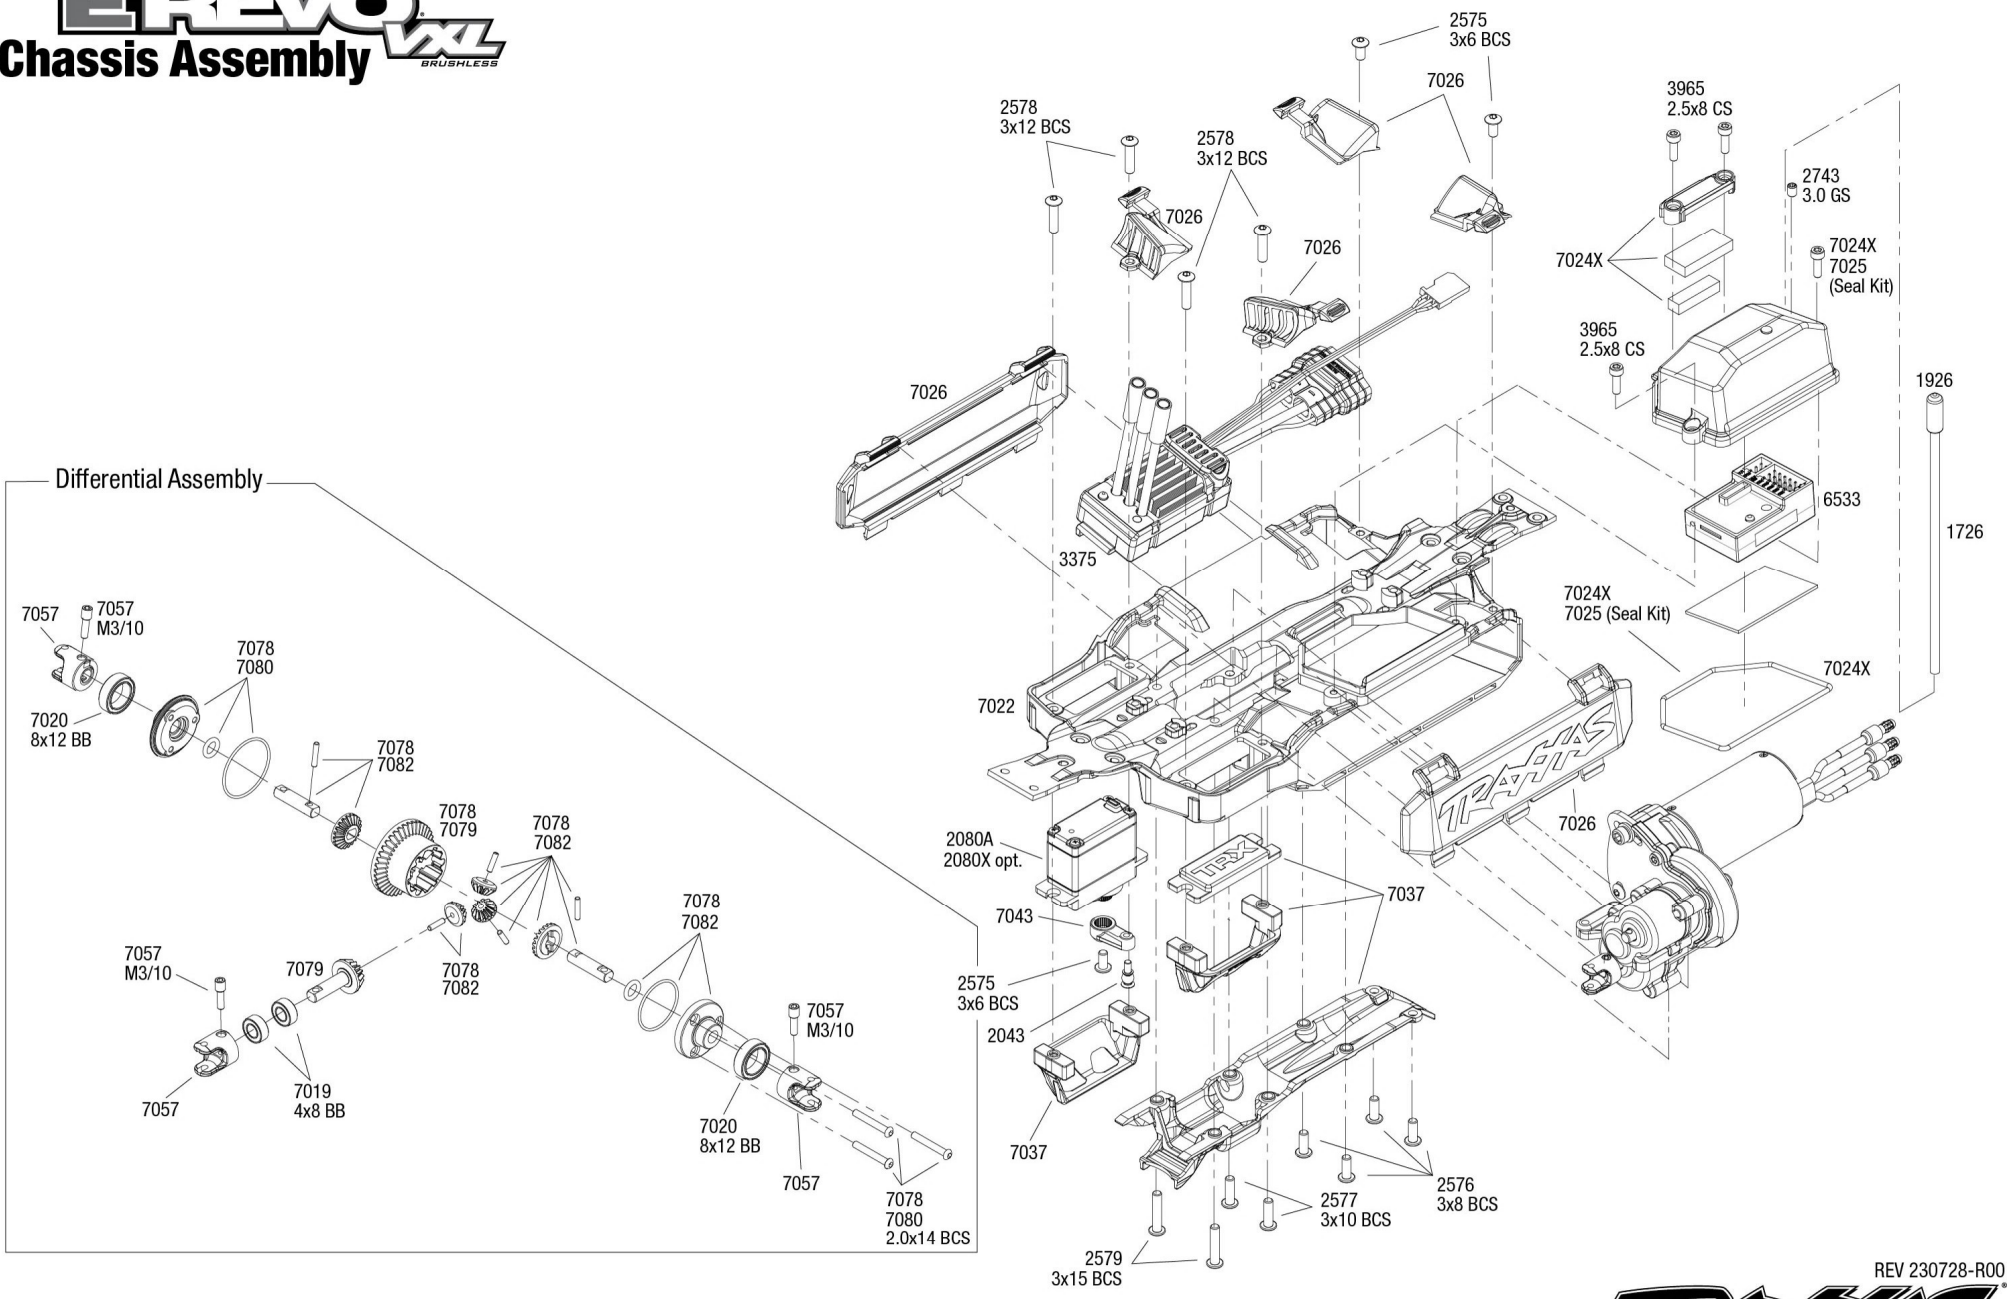

1/16 Driveshaft Assembly
EREVO
 VXL
 BRUSHLESS

Specifications on this page are subject to change without notice. Every attempt has been made to ensure the accuracy of this drawing; however, Traxxas cannot be held responsible for typographical or other errors. See Parts List for a complete listing of optional accessories.

See Parts List for a complete listing of optional accessories.

1/16 EREVO VXL BRUSHLESS

Transmission Assembly

See Parts List for a complete listing of optional accessories.

REV 230728-R00

TRAXXAS

Specifications on this page are subject to change without notice. Every attempt has been made to ensure the accuracy of this drawing; however, Traxxas cannot be held responsible for typographical or other errors.

1/16 EREVO^{VXL} Chassis Assembly

BRUSHLESS

Specifications on this page are subject to change without notice. Every attempt has been made to ensure the accuracy of this drawing; however, Traxxas cannot be held responsible for typographical or other errors.