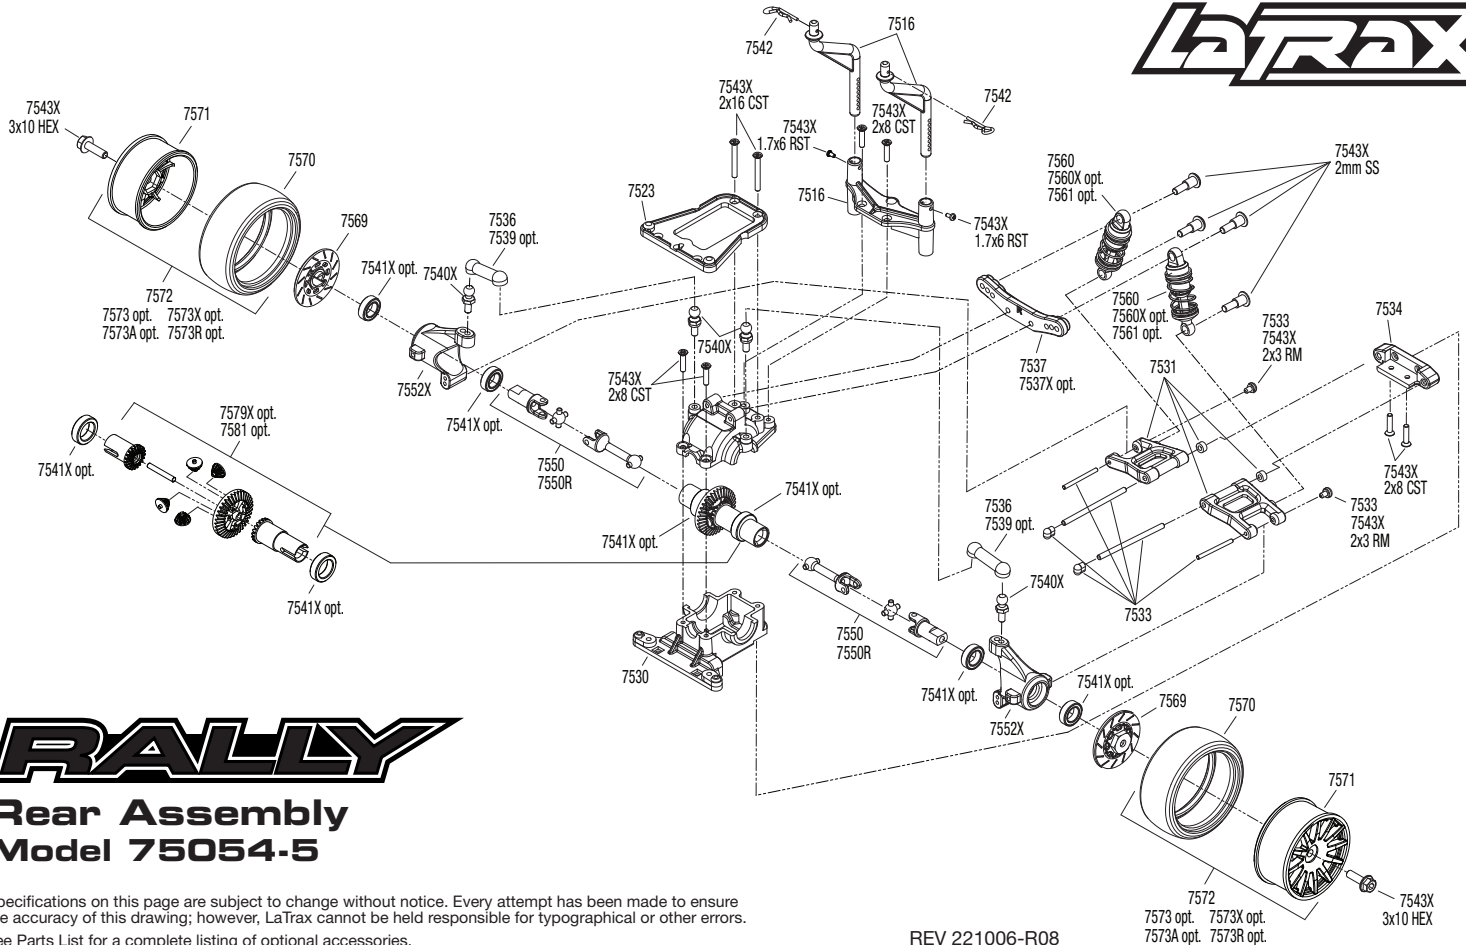

See Parts List for a complete listing of optional accessories.

RALLY

Front Assembly Model 75054-5

REV 221006-R08

RALLY

Chassis Assembly Model 75054-5

LaTRAX

See Parts List for a complete listing of optional accessories.

Specifications on this page are subject to change without notice. Every attempt has been made to ensure the accuracy of this drawing; however, LaTrax cannot be held responsible for typographical or other errors.

REV 221006-R08

RALLY

Rear Assembly Model 75054-5

Specifications on this page are subject to change without notice. Every attempt has been made to ensure the accuracy of this drawing; however, LaTrax cannot be held responsible for typographical or other errors. See Parts List for a complete listing of optional accessories.

REV 221006-R08