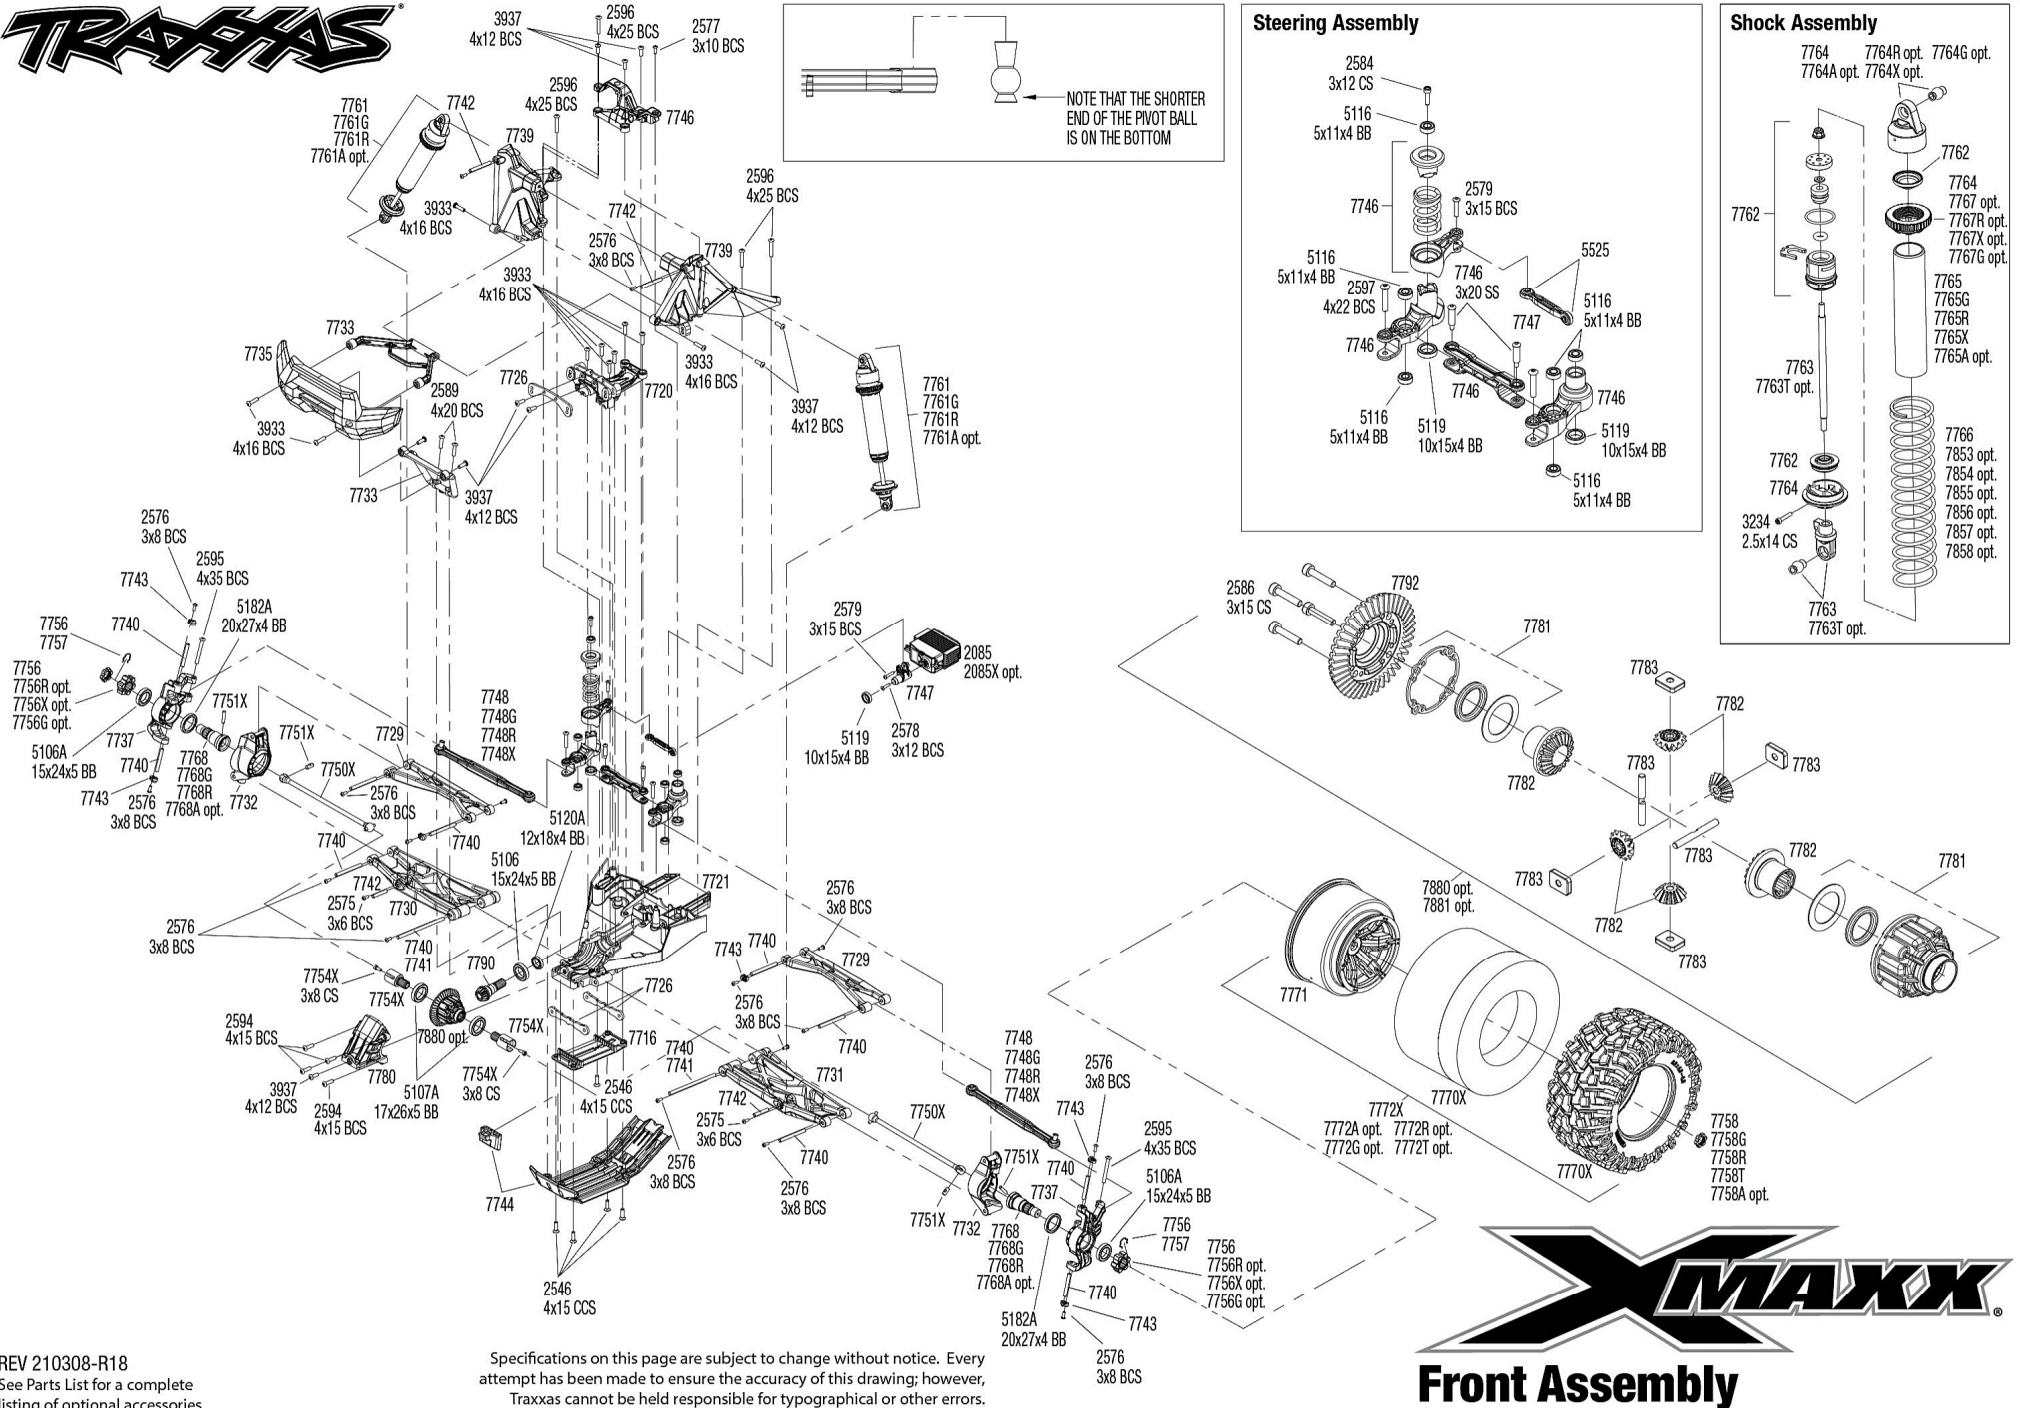

See Parts List for a complete listing of optional accessories.

REV 210308-R18

XMAXX[®]

Chassis Assembly

Specifications on this page are subject to change without notice. Every attempt has been made to ensure the accuracy of this drawing; however, Traxxas cannot be held responsible for typographical or other errors.

See Parts List for a complete listing of optional accessories.

REV 210308-R18

REV 210308-R18
See Parts List for a complete listing of optional accessories.

Specifications on this page are subject to change without notice. Every attempt has been made to ensure the accuracy of this drawing; however, Traxxas cannot be held responsible for typographical or other errors.