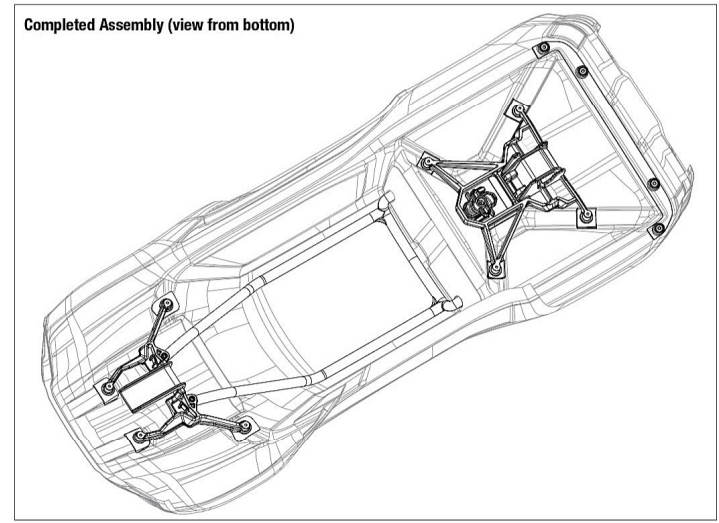

Rear Assembly

Specifications on this page are subject to change without notice. Every attempt has been made to ensure the accuracy of this drawing; however, Traxxas cannot be held responsible for typographical or other errors.

Body Assembly

Specifications on this page are subject to change without notice. Every attempt has been made to ensure the accuracy of this drawing; however, Traxxas cannot be held responsible for typographical or other errors.

See Parts List for a complete listing of optional accessories.

REV 210308-R18

XMAXX[®]

Chassis Assembly

Specifications on this page are subject to change without notice. Every attempt has been made to ensure the accuracy of this drawing; however, Traxxas cannot be held responsible for typographical or other errors.