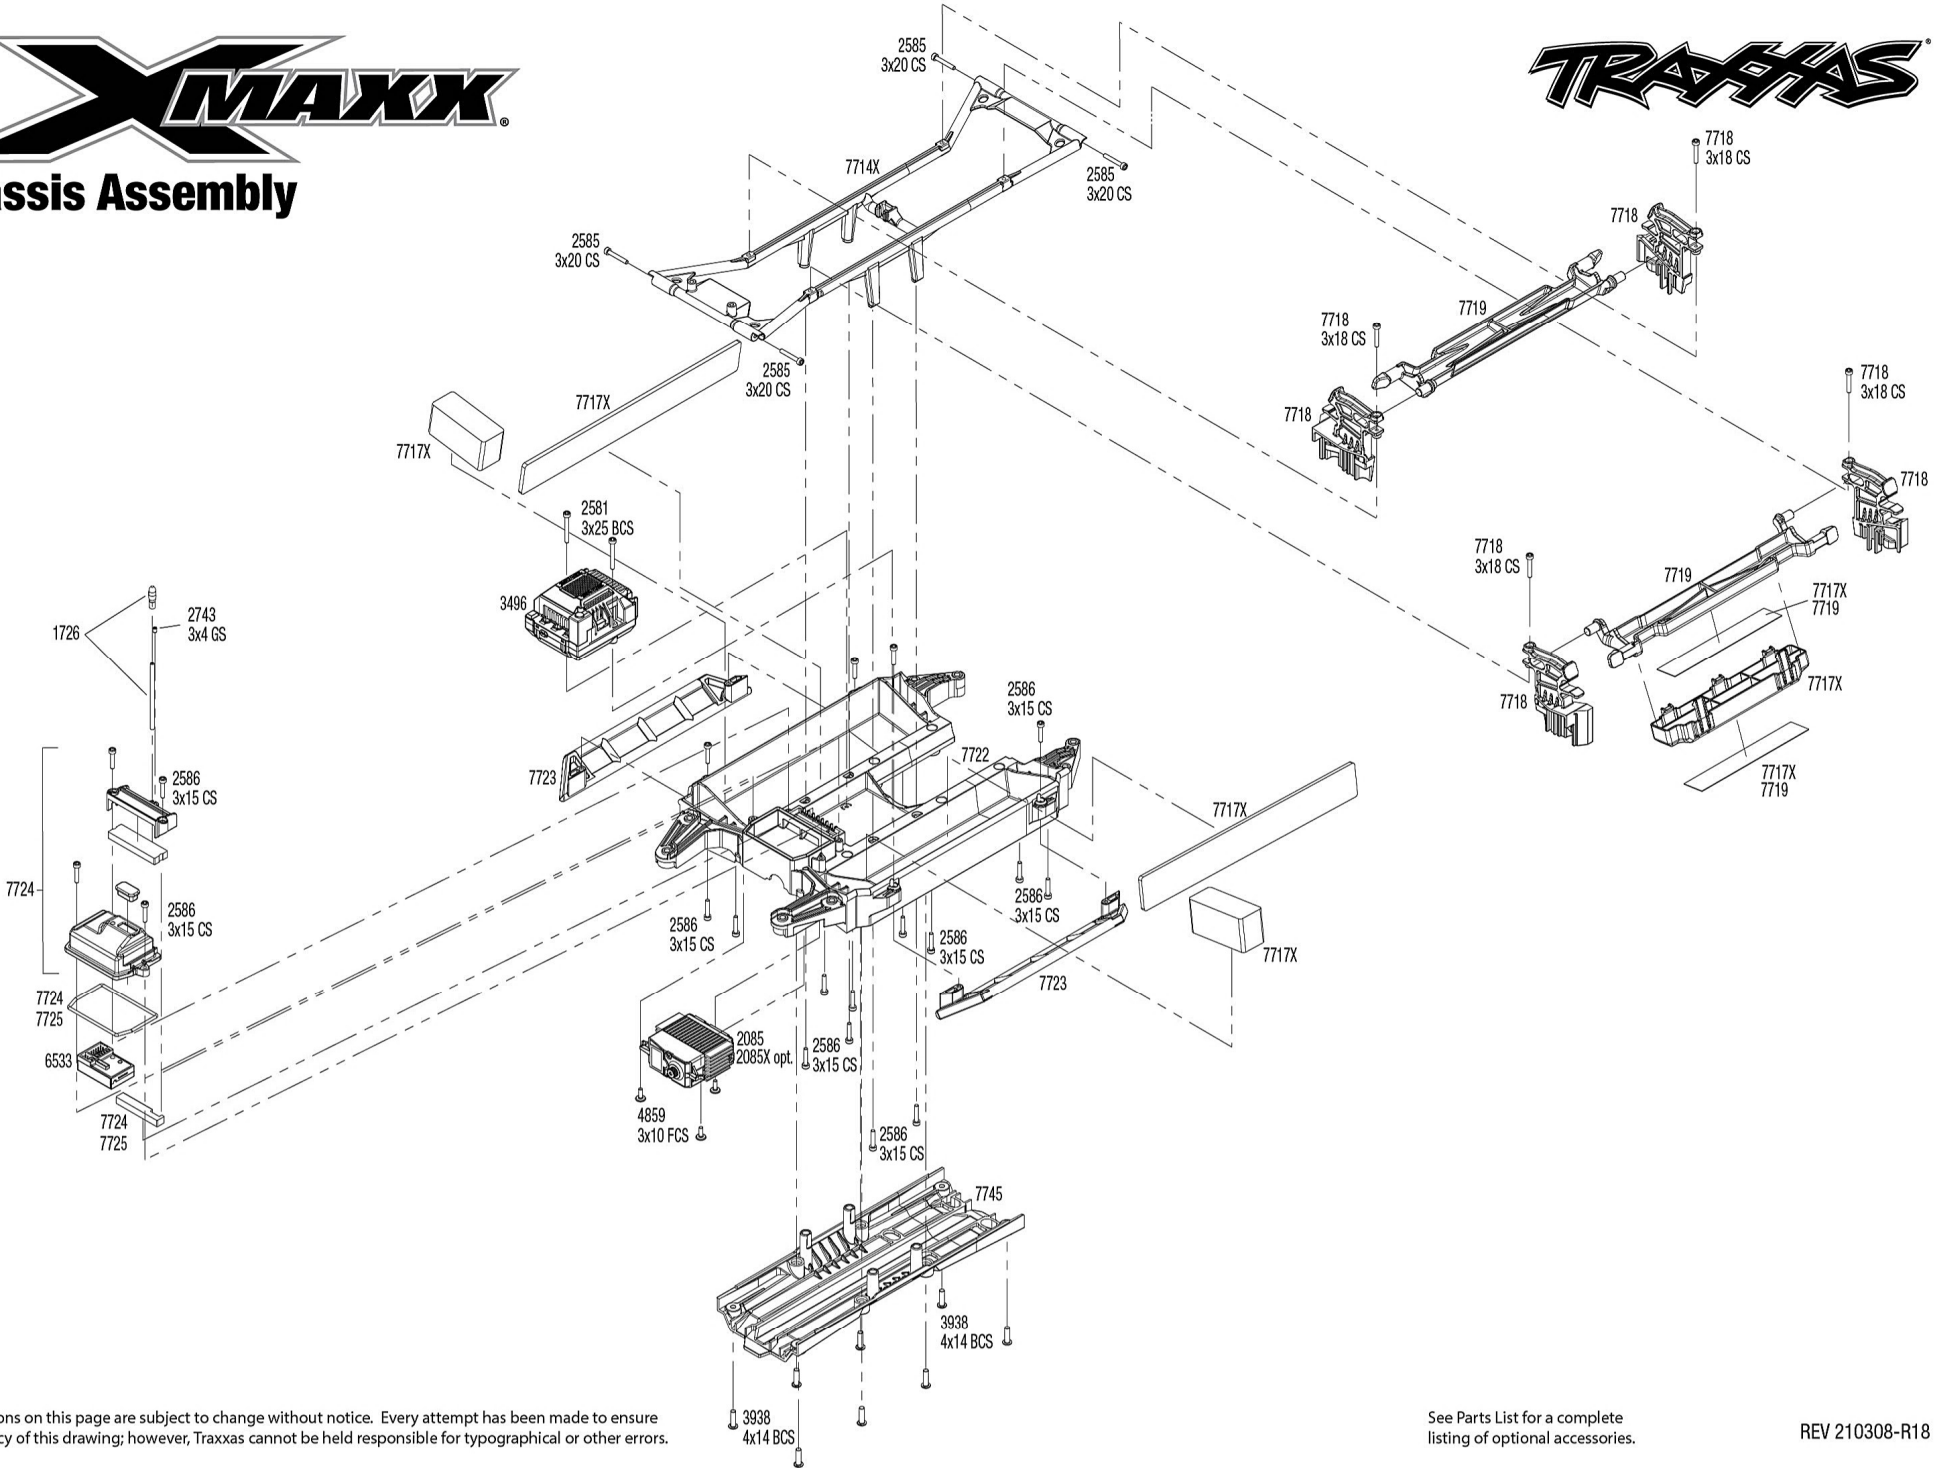

See Parts List for a complete listing of optional accessories.

REV 210308-R18

XMAXX[®]

Chassis Assembly

Specifications on this page are subject to change without notice. Every attempt has been made to ensure the accuracy of this drawing; however, Traxxas cannot be held responsible for typographical or other errors.

See Parts List for a complete listing of optional accessories.

REV 210308-R18

REV 210308-R18
See Parts List for a complete listing of optional accessories.

Specifications on this page are subject to change without notice. Every attempt has been made to ensure the accuracy of this drawing; however, Traxxas cannot be held responsible for typographical or other errors.