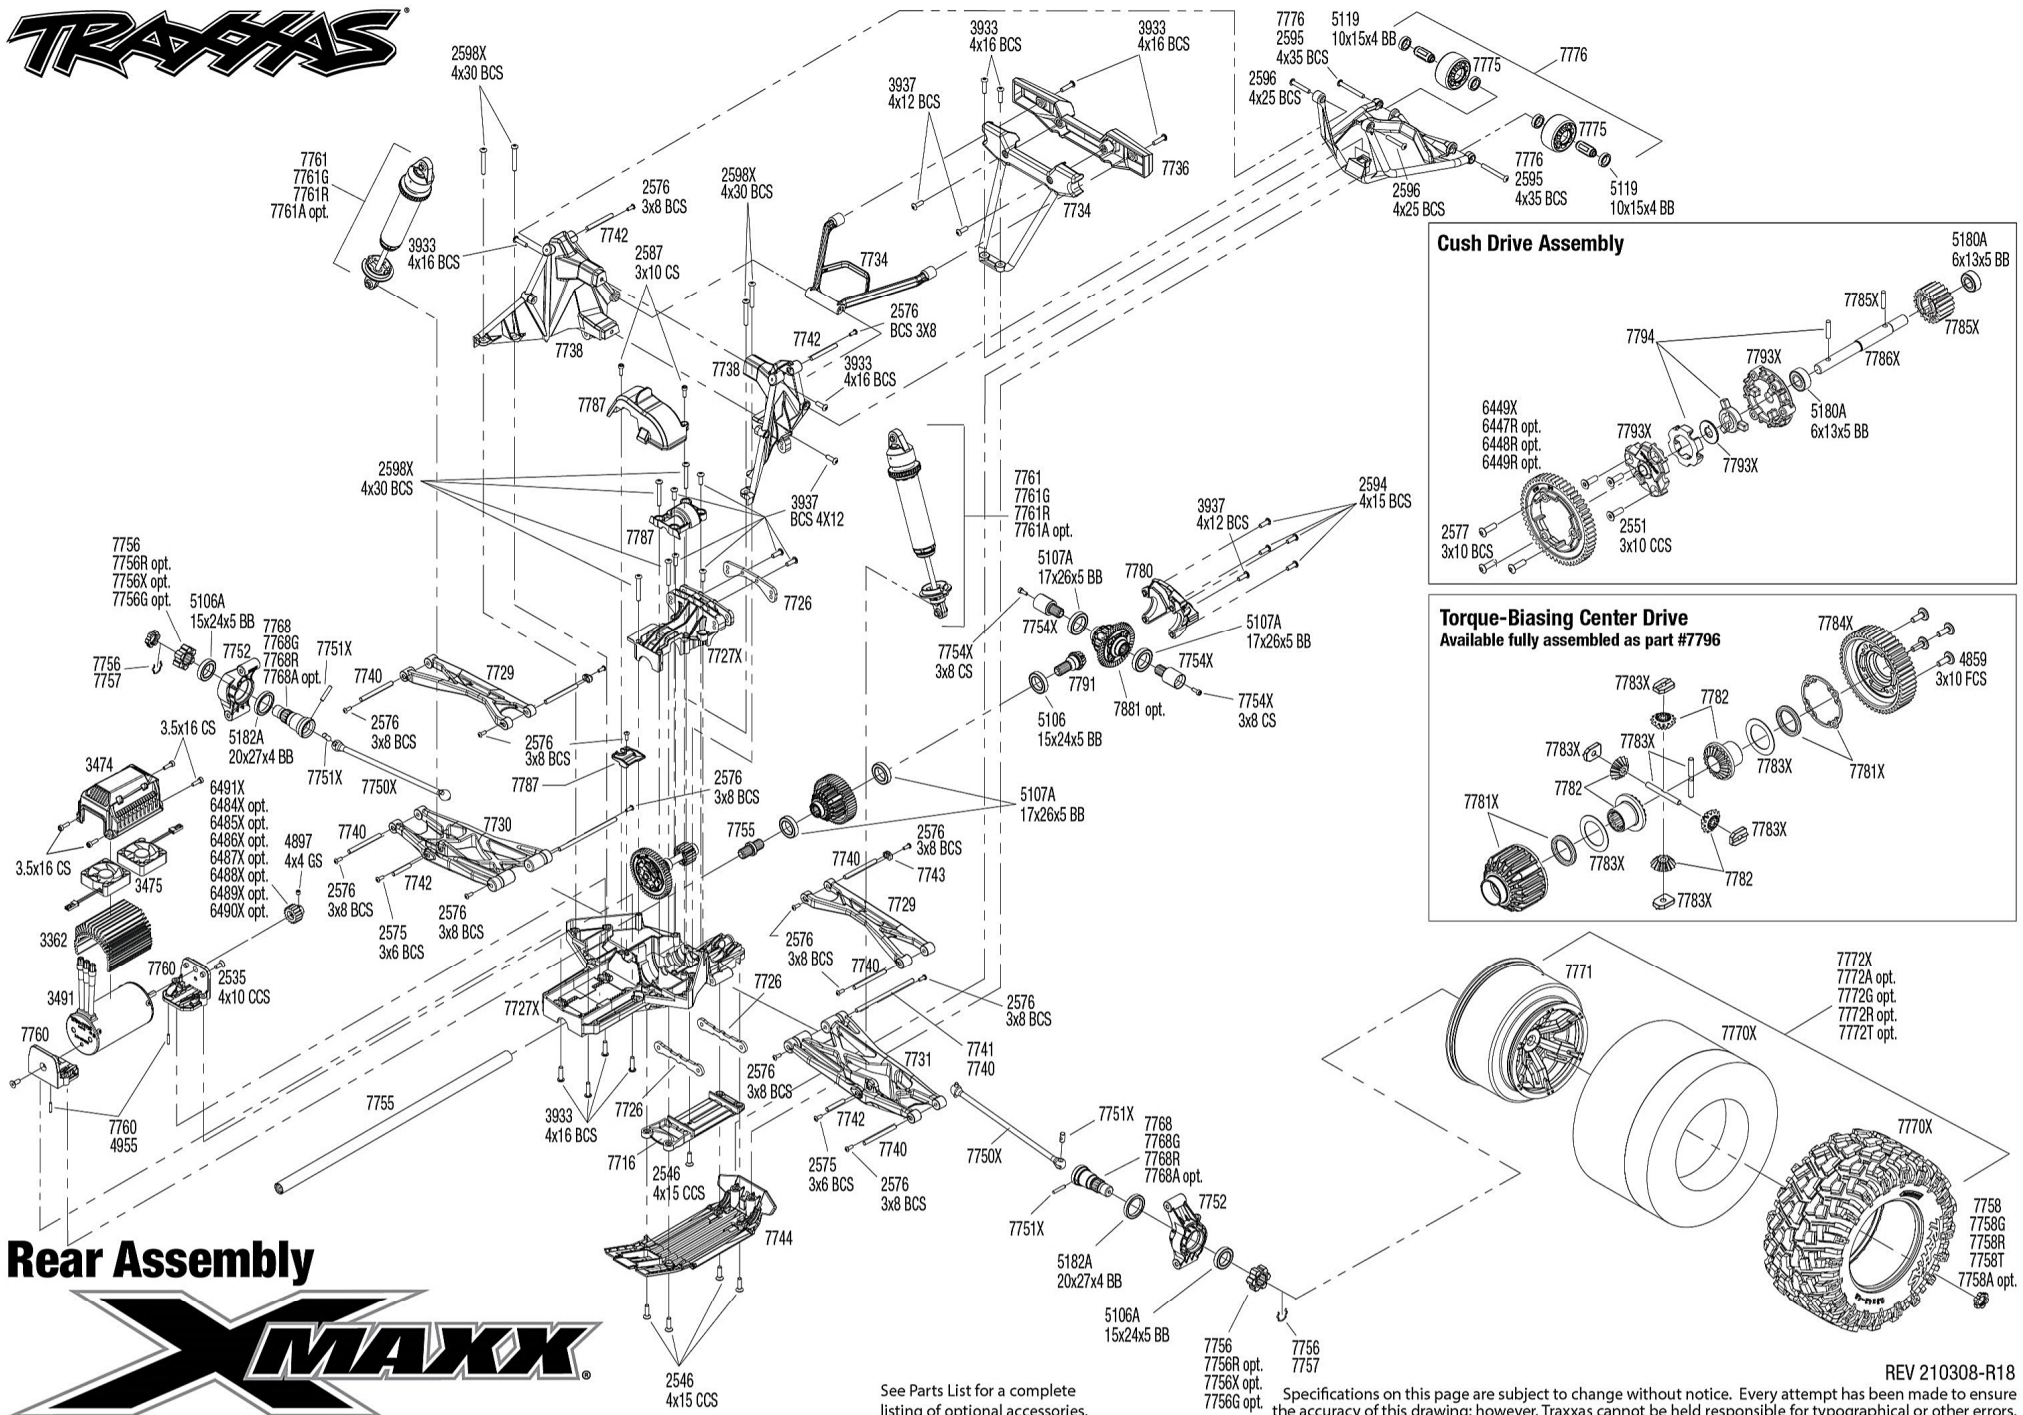

Rear Assembly

Specifications on this page are subject to change without notice. Every attempt has been made to ensure the accuracy of this drawing; however, Traxxas cannot be held responsible for typographical or other errors.

Body Assembly

Specifications on this page are subject to change without notice. Every attempt has been made to ensure the accuracy of this drawing; however, Traxxas cannot be held responsible for typographical or other errors.

See Parts List for a complete listing of optional accessories.

REV 210308-R18

XMAXX[®]

Chassis Assembly

Specifications on this page are subject to change without notice. Every attempt has been made to ensure the accuracy of this drawing; however, Traxxas cannot be held responsible for typographical or other errors.

See Parts List for a complete listing of optional accessories.

REV 210308-R18

REV 210308-R18
See Parts List for a complete listing of optional accessories.

Specifications on this page are subject to change without notice. Every attempt has been made to ensure the accuracy of this drawing; however, Traxxas cannot be held responsible for typographical or other errors.