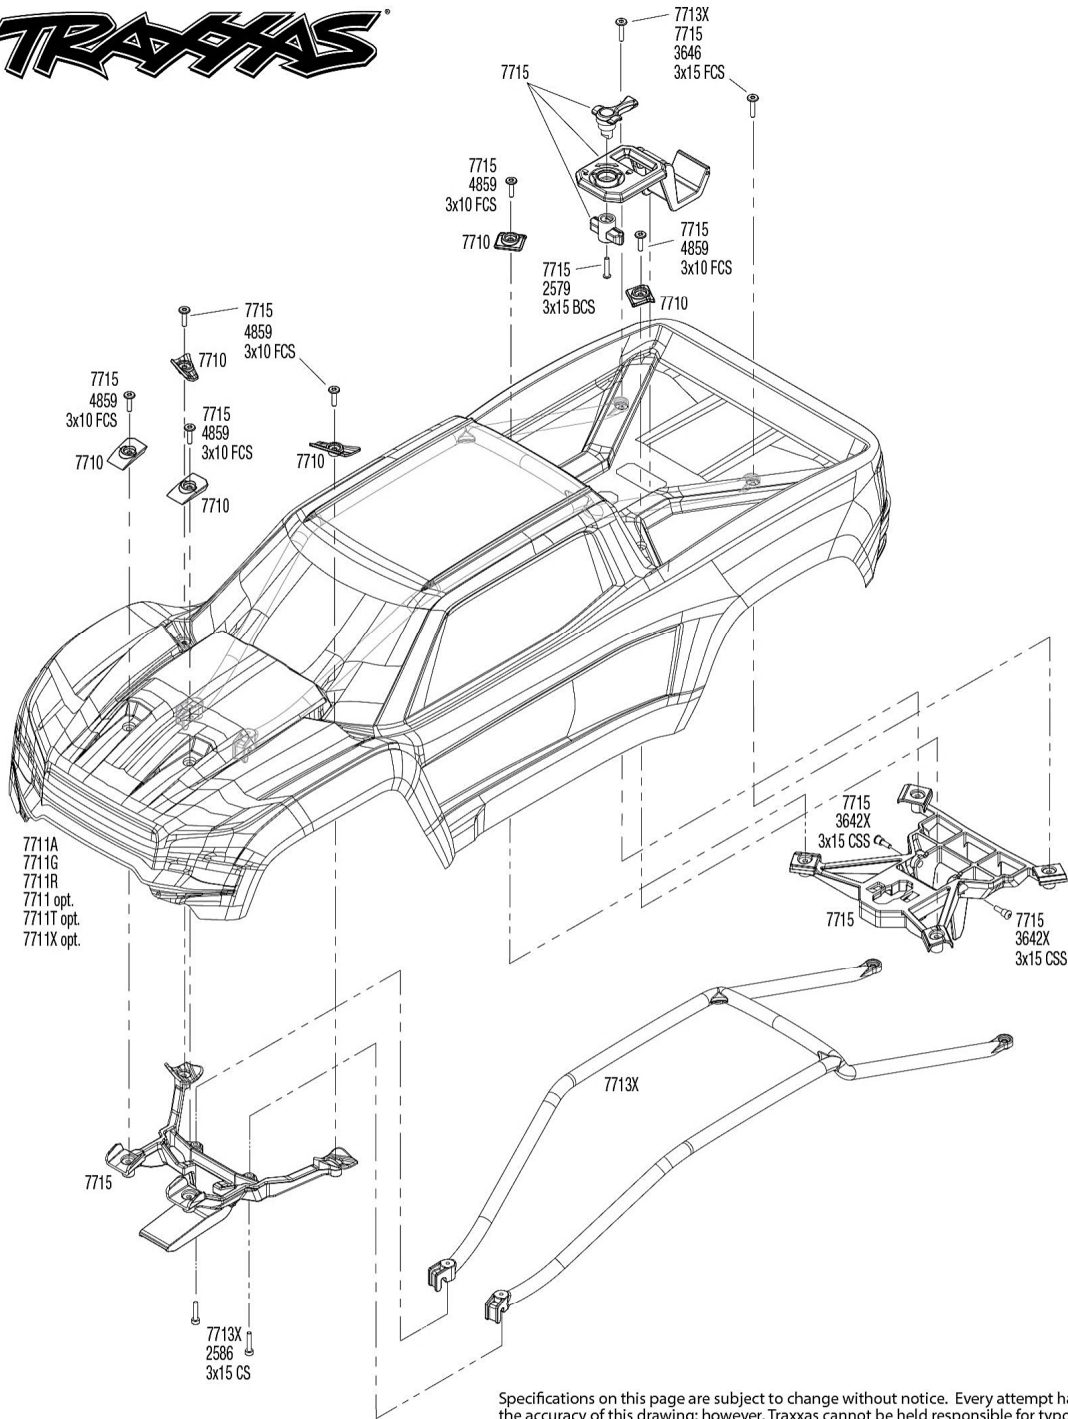

Rear Assembly

Specifications on this page are subject to change without notice. Every attempt has been made to ensure the accuracy of this drawing; however, Traxxas cannot be held responsible for typographical or other errors.

Body Assembly

Specifications on this page are subject to change without notice. Every attempt has been made to ensure the accuracy of this drawing; however, Traxxas cannot be held responsible for typographical or other errors.

See Parts List for a complete listing of optional accessories.

REV 210308-R18

XMAXX[®]

Chassis Assembly

Specifications on this page are subject to change without notice. Every attempt has been made to ensure the accuracy of this drawing; however, Traxxas cannot be held responsible for typographical or other errors.

See Parts List for a complete listing of optional accessories.

REV 210308-R18

REV 210308-R18
See Parts List for a complete listing of optional accessories.

Specifications on this page are subject to change without notice. Every attempt has been made to ensure the accuracy of this drawing; however, Traxxas cannot be held responsible for typographical or other errors.