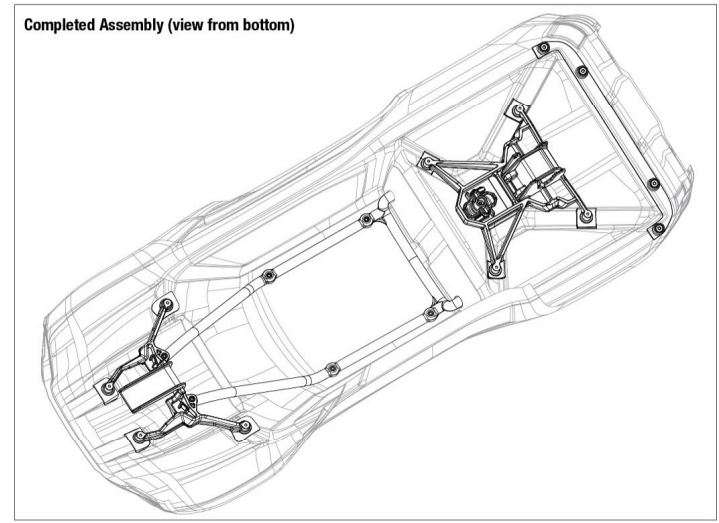

# Body Assembly

Specifications on this page are subject to change without notice. Every attempt has been made to ensure the accuracy of this drawing; however, Traxxas cannot be held responsible for typographical or other errors.

See Parts List for a complete listing of optional accessories.

REV 231206-R01