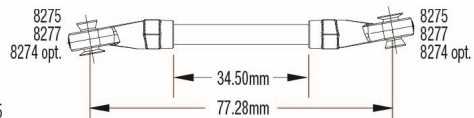

# Link Dimensions

For standard hollow ball replacement, use part #5349.