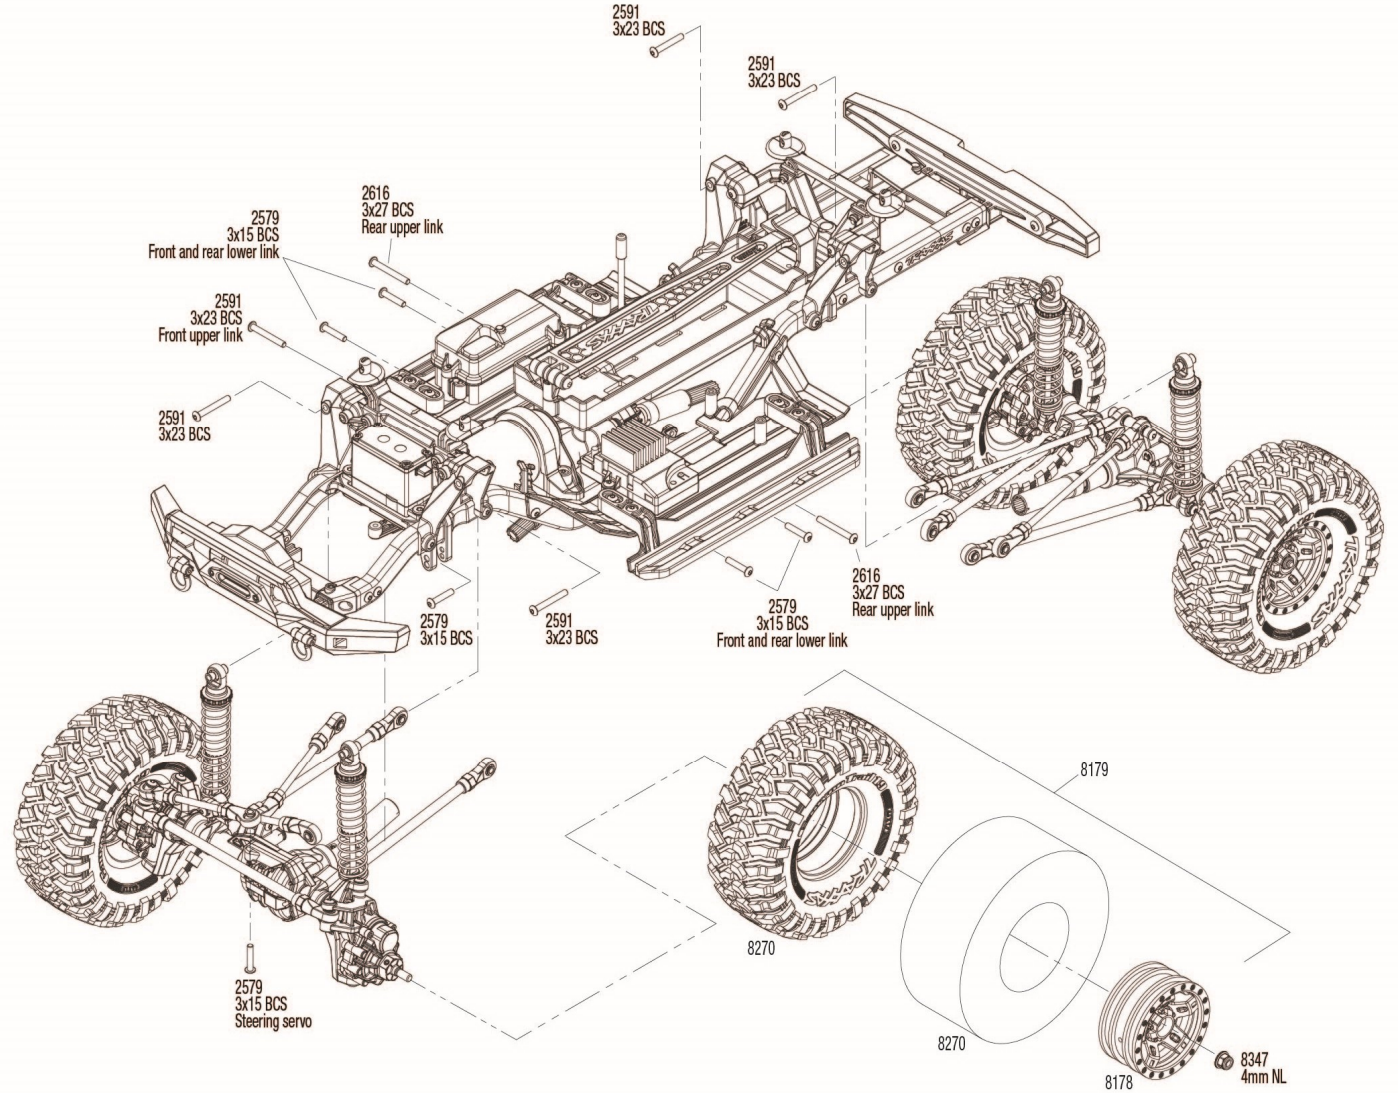

Modular Assembly

See Parts List for a complete listing of optional accessories.

Specifications on this page are subject to change without notice. Every attempt has been made to ensure the accuracy of this drawing; however, Traxxas cannot be held responsible for typographical or other errors.