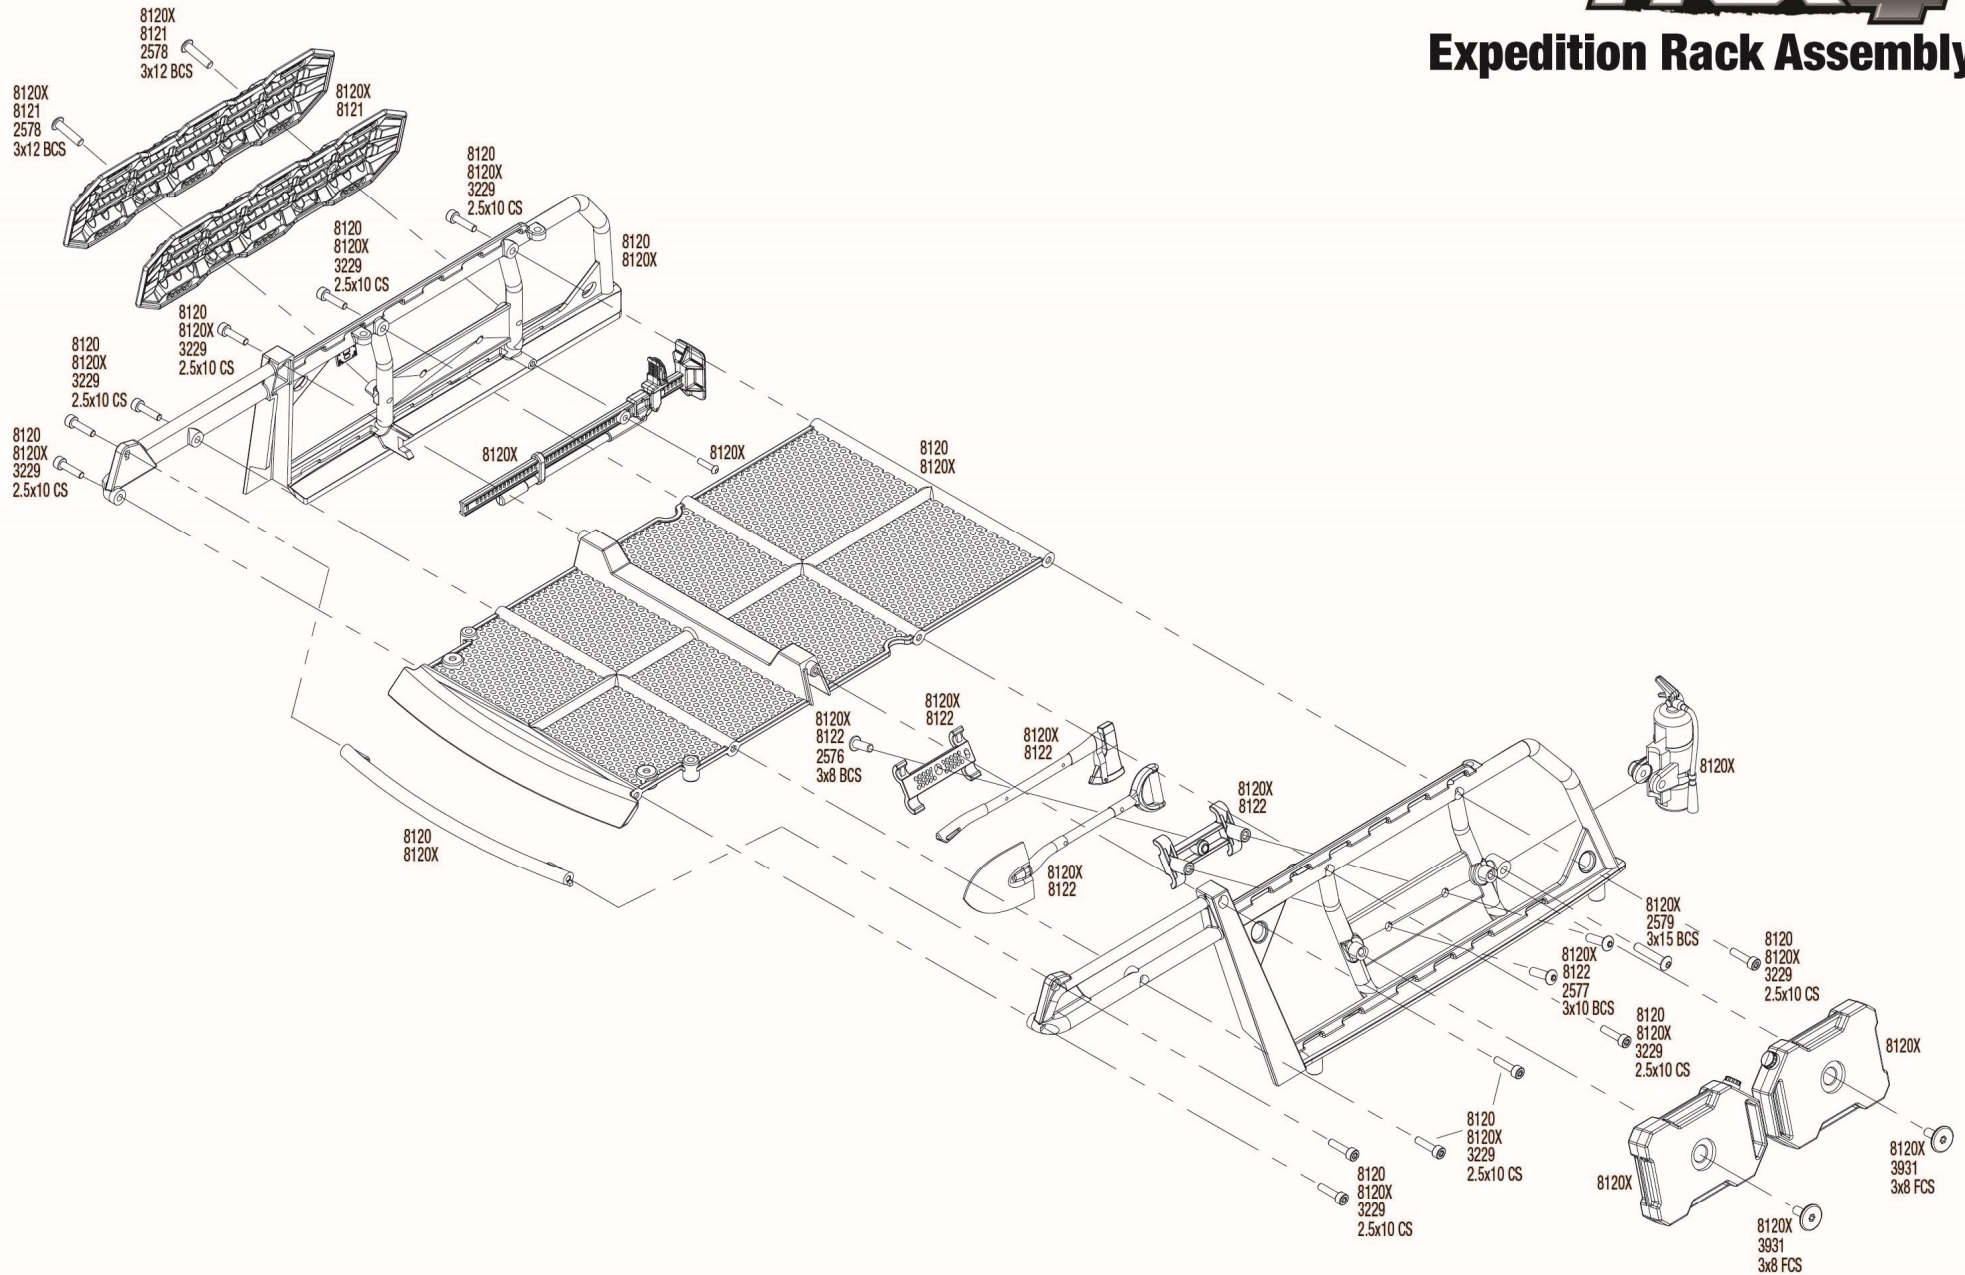

See Parts List for a complete listing of optional accessories.

Specifications on this page are subject to change without notice. Every attempt has been made to ensure the accuracy of this drawing; however, Traxxas cannot be held responsible for typographical or other errors.