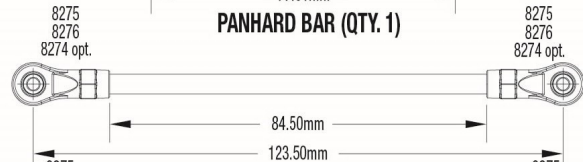

# Link Dimensions

For standard hollow ball replacement, use part #5349.