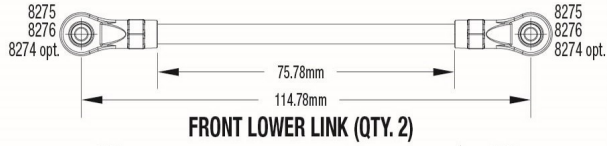

# Link Dimensions

For standard hollow ball replacement, use part #5349.