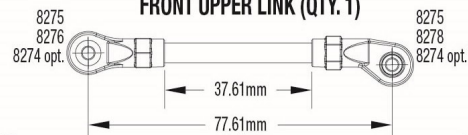

# Link Dimensions

For standard hollow ball replacement, use part #5349.