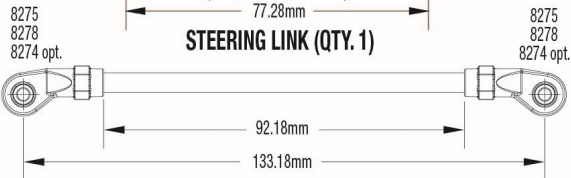

# Link Dimensions

For standard hollow ball replacement, use part #5349.