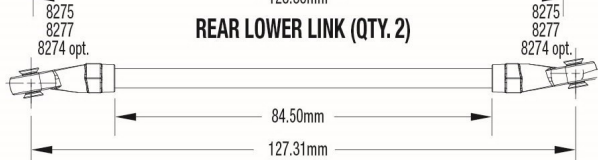

# Link Dimensions

For standard hollow ball replacement, use part #5349.