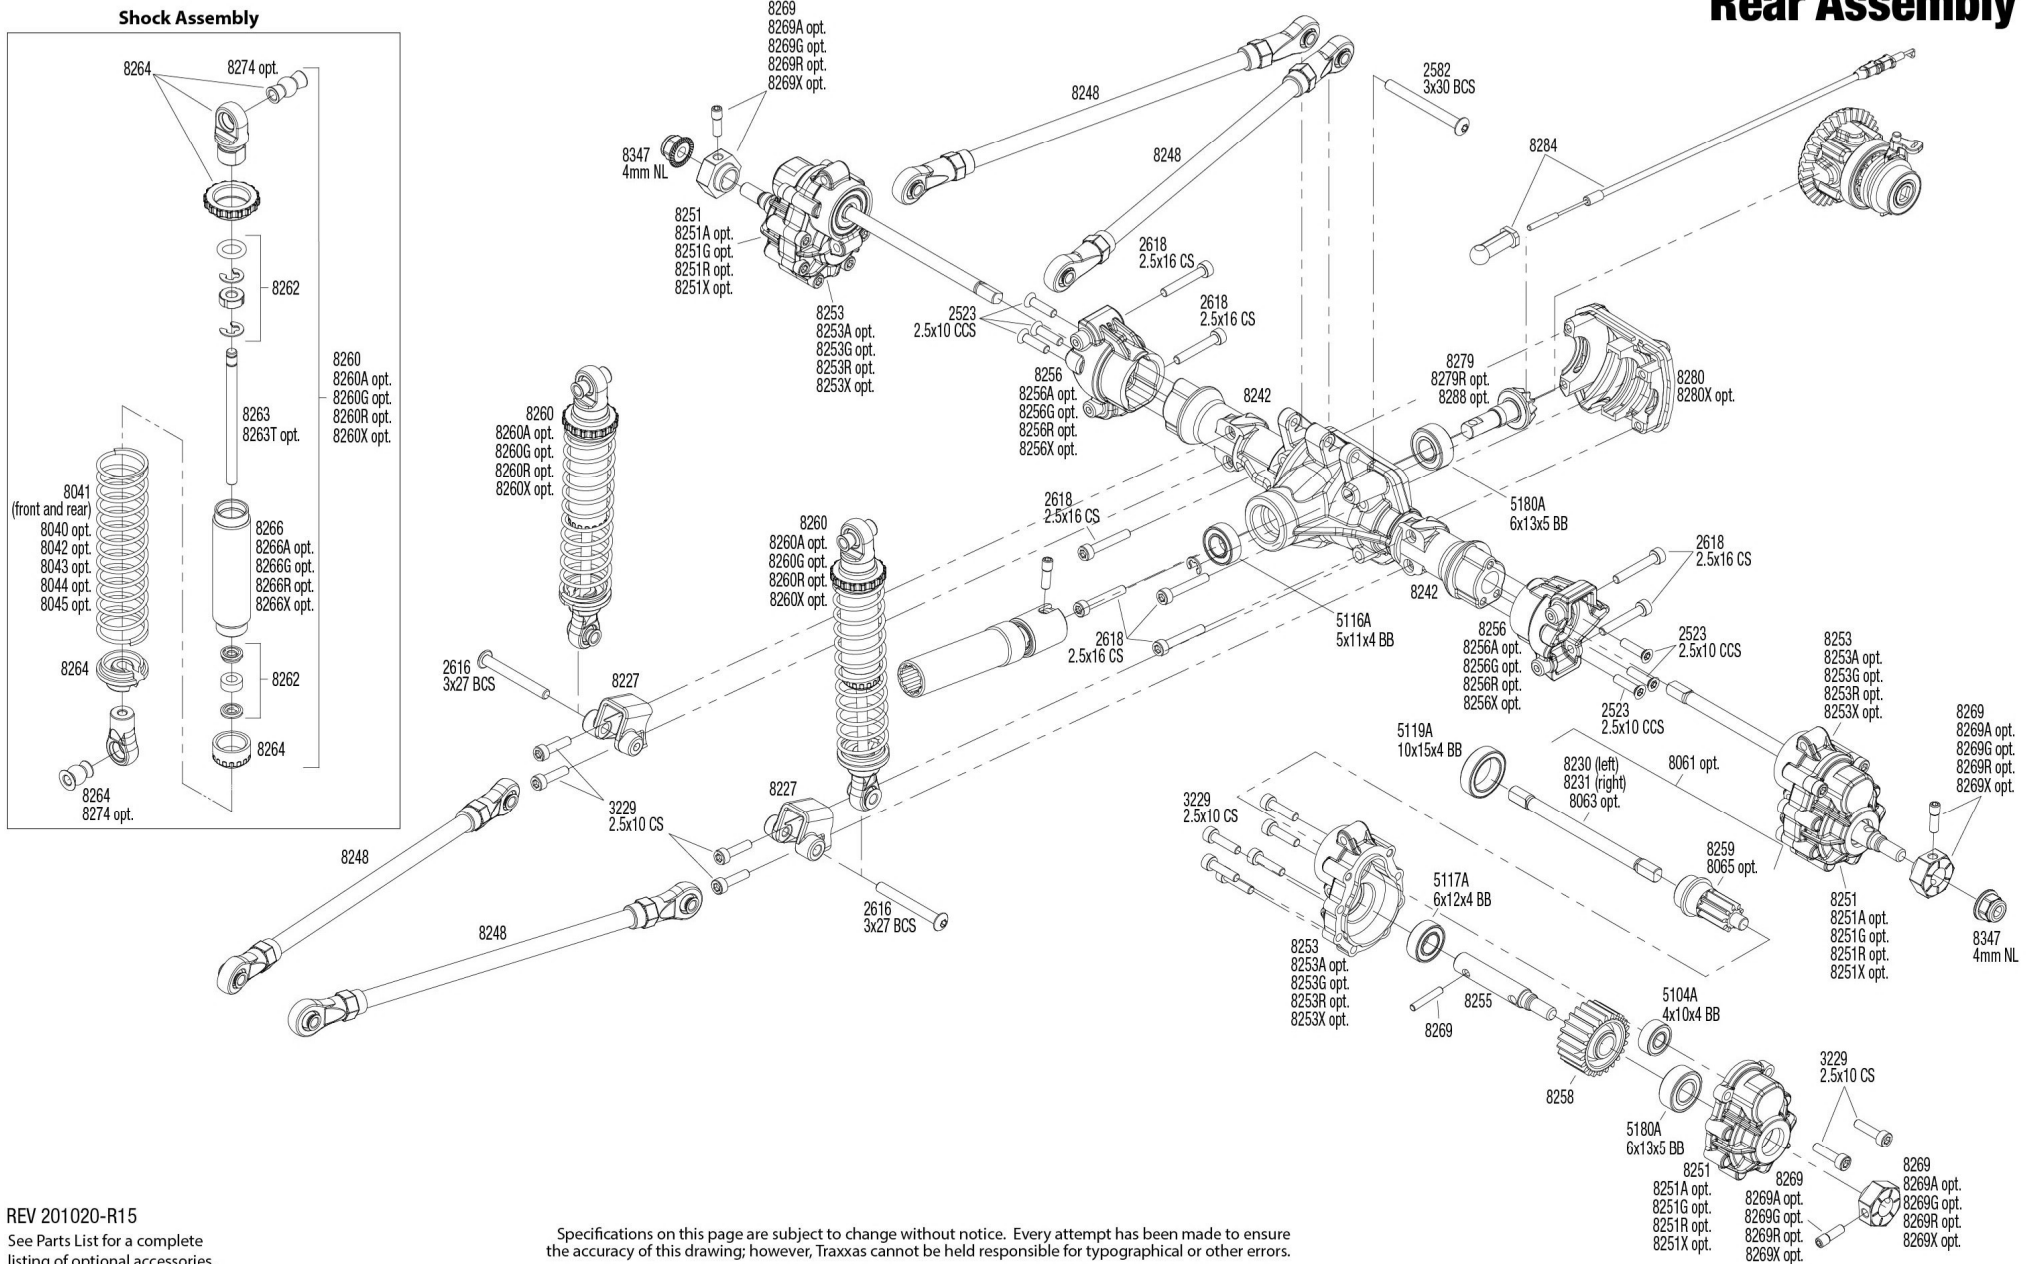

TRX4

Chassis Assembly

Front Assembly

See Parts List for a complete listing of optional accessories.

Specifications on this page are subject to change without notice. Every attempt has been made to ensure the accuracy of this drawing; however, Traxxas cannot be held responsible for typographical or other errors.

REV 201020-R15

Link Dimensions

For standard hollow ball replacement, use part #5349.

Modular Assembly

See Parts List for a complete listing of optional accessories.

Specifications on this page are subject to change without notice. Every attempt has been made to ensure the accuracy of this drawing; however, Traxxas cannot be held responsible for typographical or other errors.

Rear Assembly

Transmission Assembly