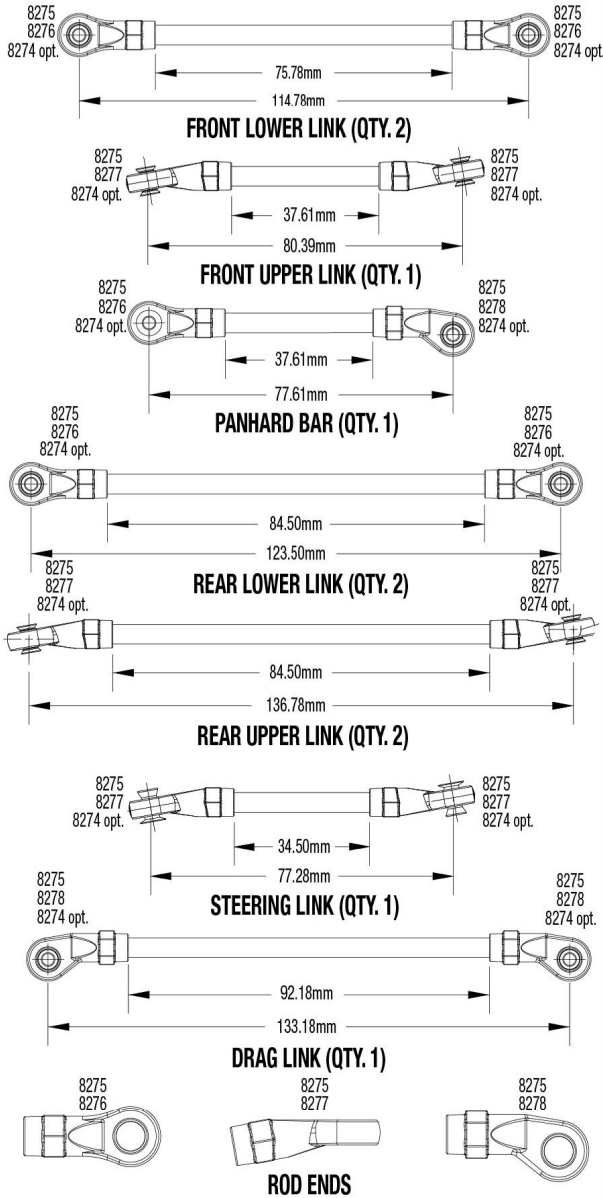

TRX4

Chassis Assembly

Front Assembly

See Parts List for a complete listing of optional accessories.

Specifications on this page are subject to change without notice. Every attempt has been made to ensure the accuracy of this drawing; however, Traxxas cannot be held responsible for typographical or other errors.

REV 201020-R15

Link Dimensions

For standard hollow ball replacement, use part #5349.

Modular Assembly

See Parts List for a complete listing of optional accessories.

Specifications on this page are subject to change without notice. Every attempt has been made to ensure the accuracy of this drawing; however, Traxxas cannot be held responsible for typographical or other errors.

Rear Assembly

Transmission Assembly