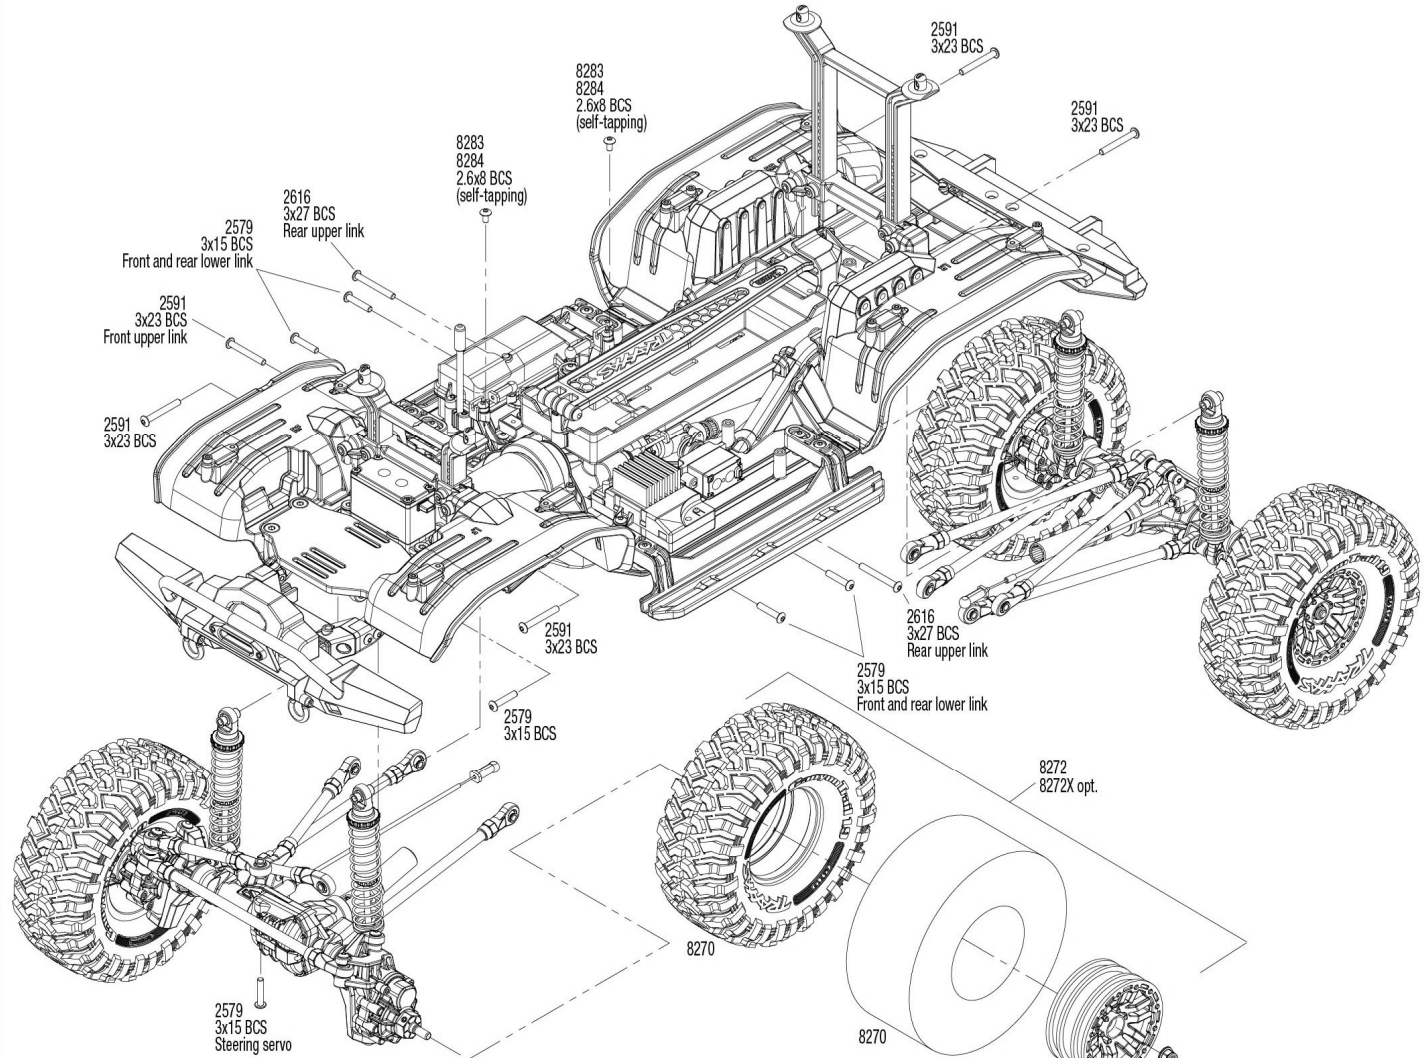

REV 201020-R15

Link Dimensions

For standard hollow ball replacement, use part #5349.

Modular Assembly

See Parts List for a complete listing of optional accessories.

Specifications on this page are subject to change without notice. Every attempt has been made to ensure the accuracy of this drawing; however, Traxxas cannot be held responsible for typographical or other errors.

Rear Assembly

Transmission Assembly