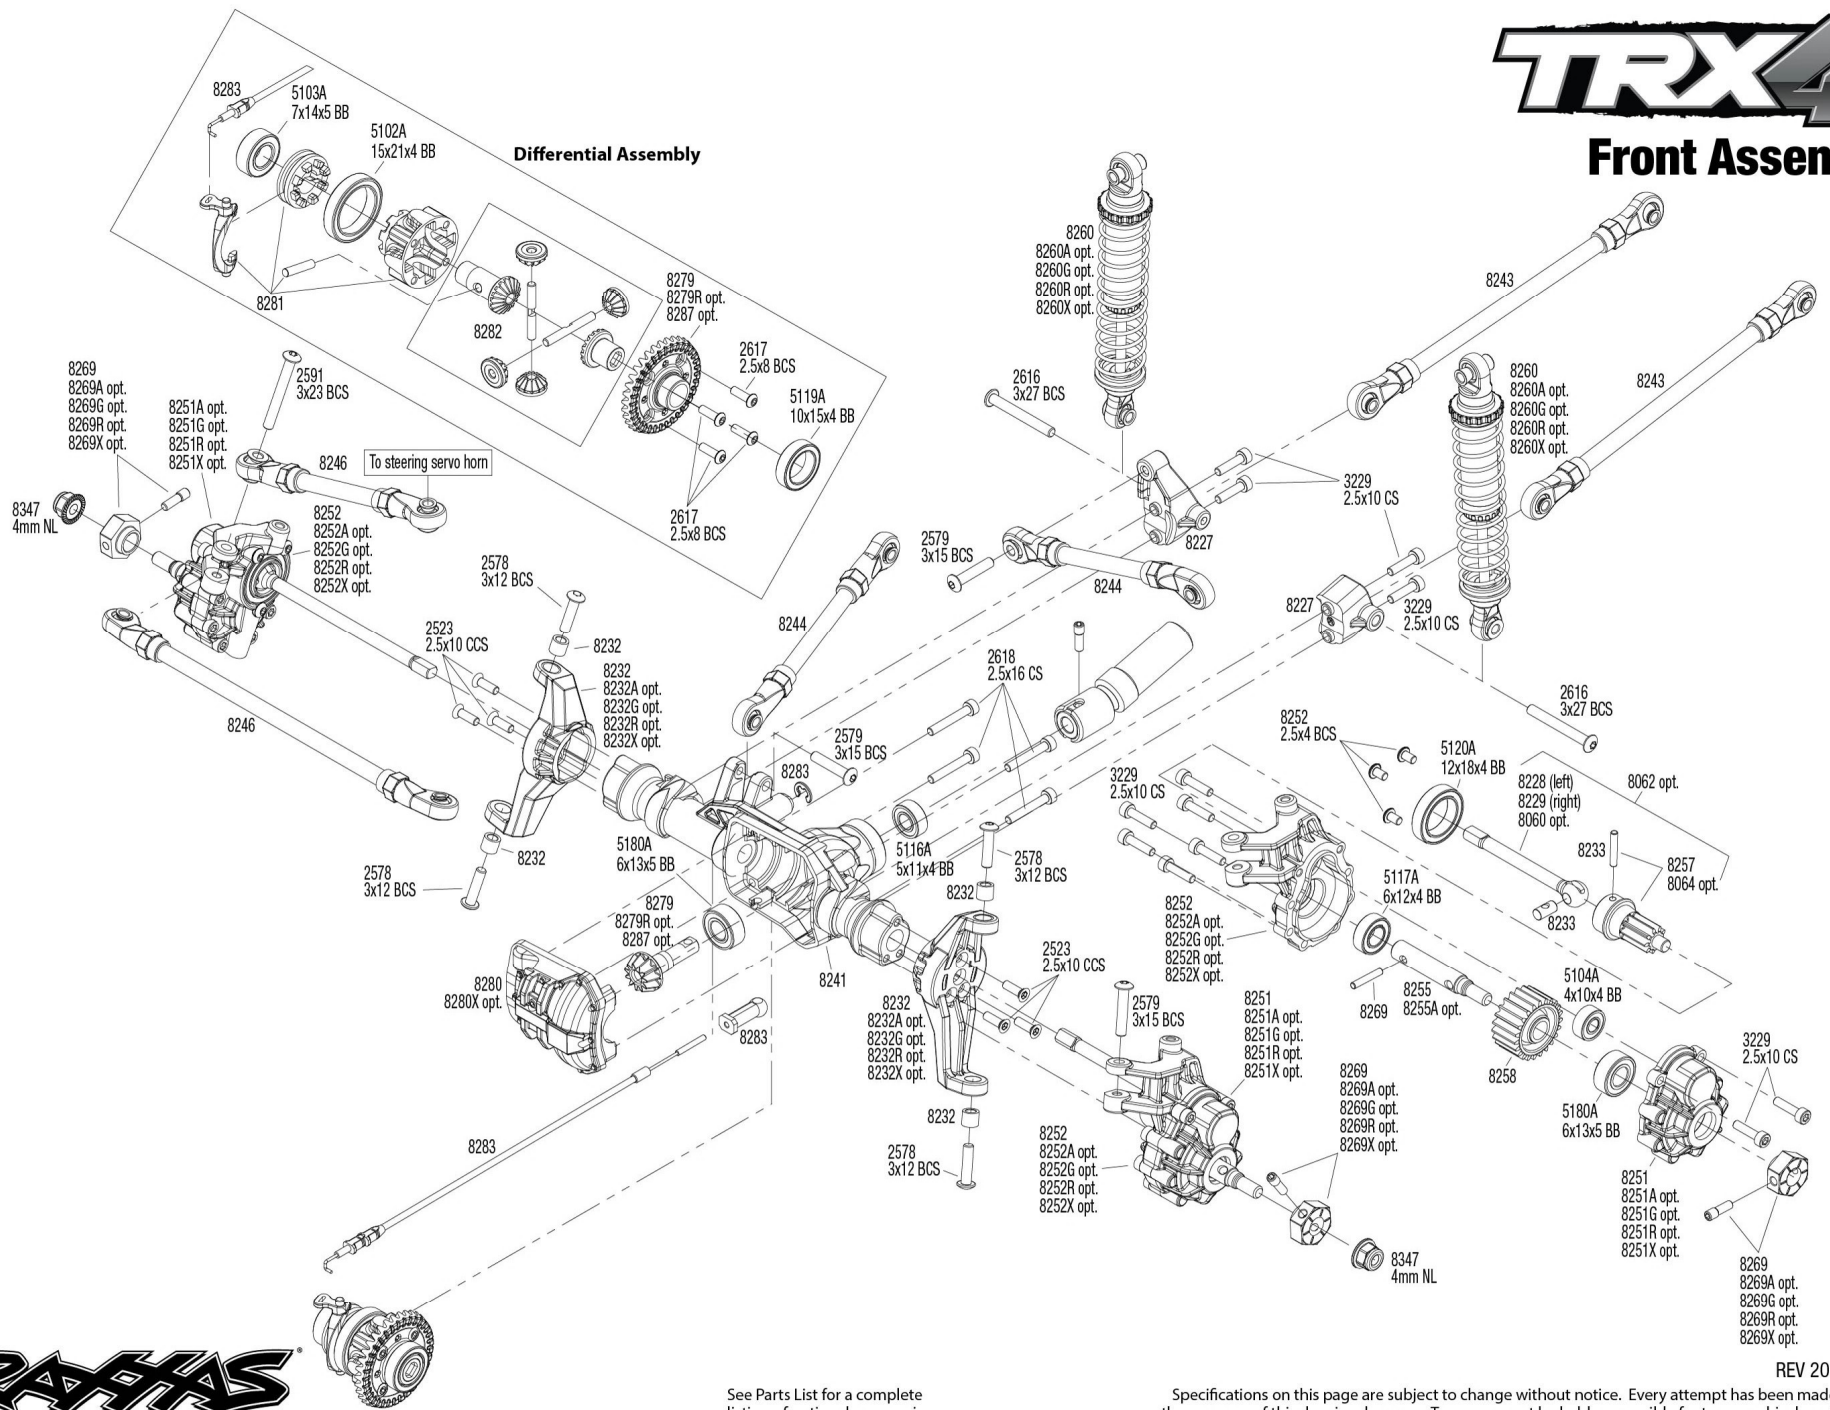

TRAXAS

REV 201020-R15
See Parts List for a complete listing of optional accessories.

Specifications on this page are subject to change without notice. Every attempt has been made to ensure the accuracy of this drawing; however, Traxas cannot be held responsible for typographical or other errors.

TRX4

Chassis Assembly

Front Assembly

See Parts List for a complete listing of optional accessories.

Specifications on this page are subject to change without notice. Every attempt has been made to ensure the accuracy of this drawing; however, Traxxas cannot be held responsible for typographical or other errors.

REV 201020-R15

Link Dimensions

For standard hollow ball replacement, use part #5349.

Modular Assembly

See Parts List for a complete listing of optional accessories.

Specifications on this page are subject to change without notice. Every attempt has been made to ensure the accuracy of this drawing; however, Traxxas cannot be held responsible for typographical or other errors.

Rear Assembly

Transmission Assembly