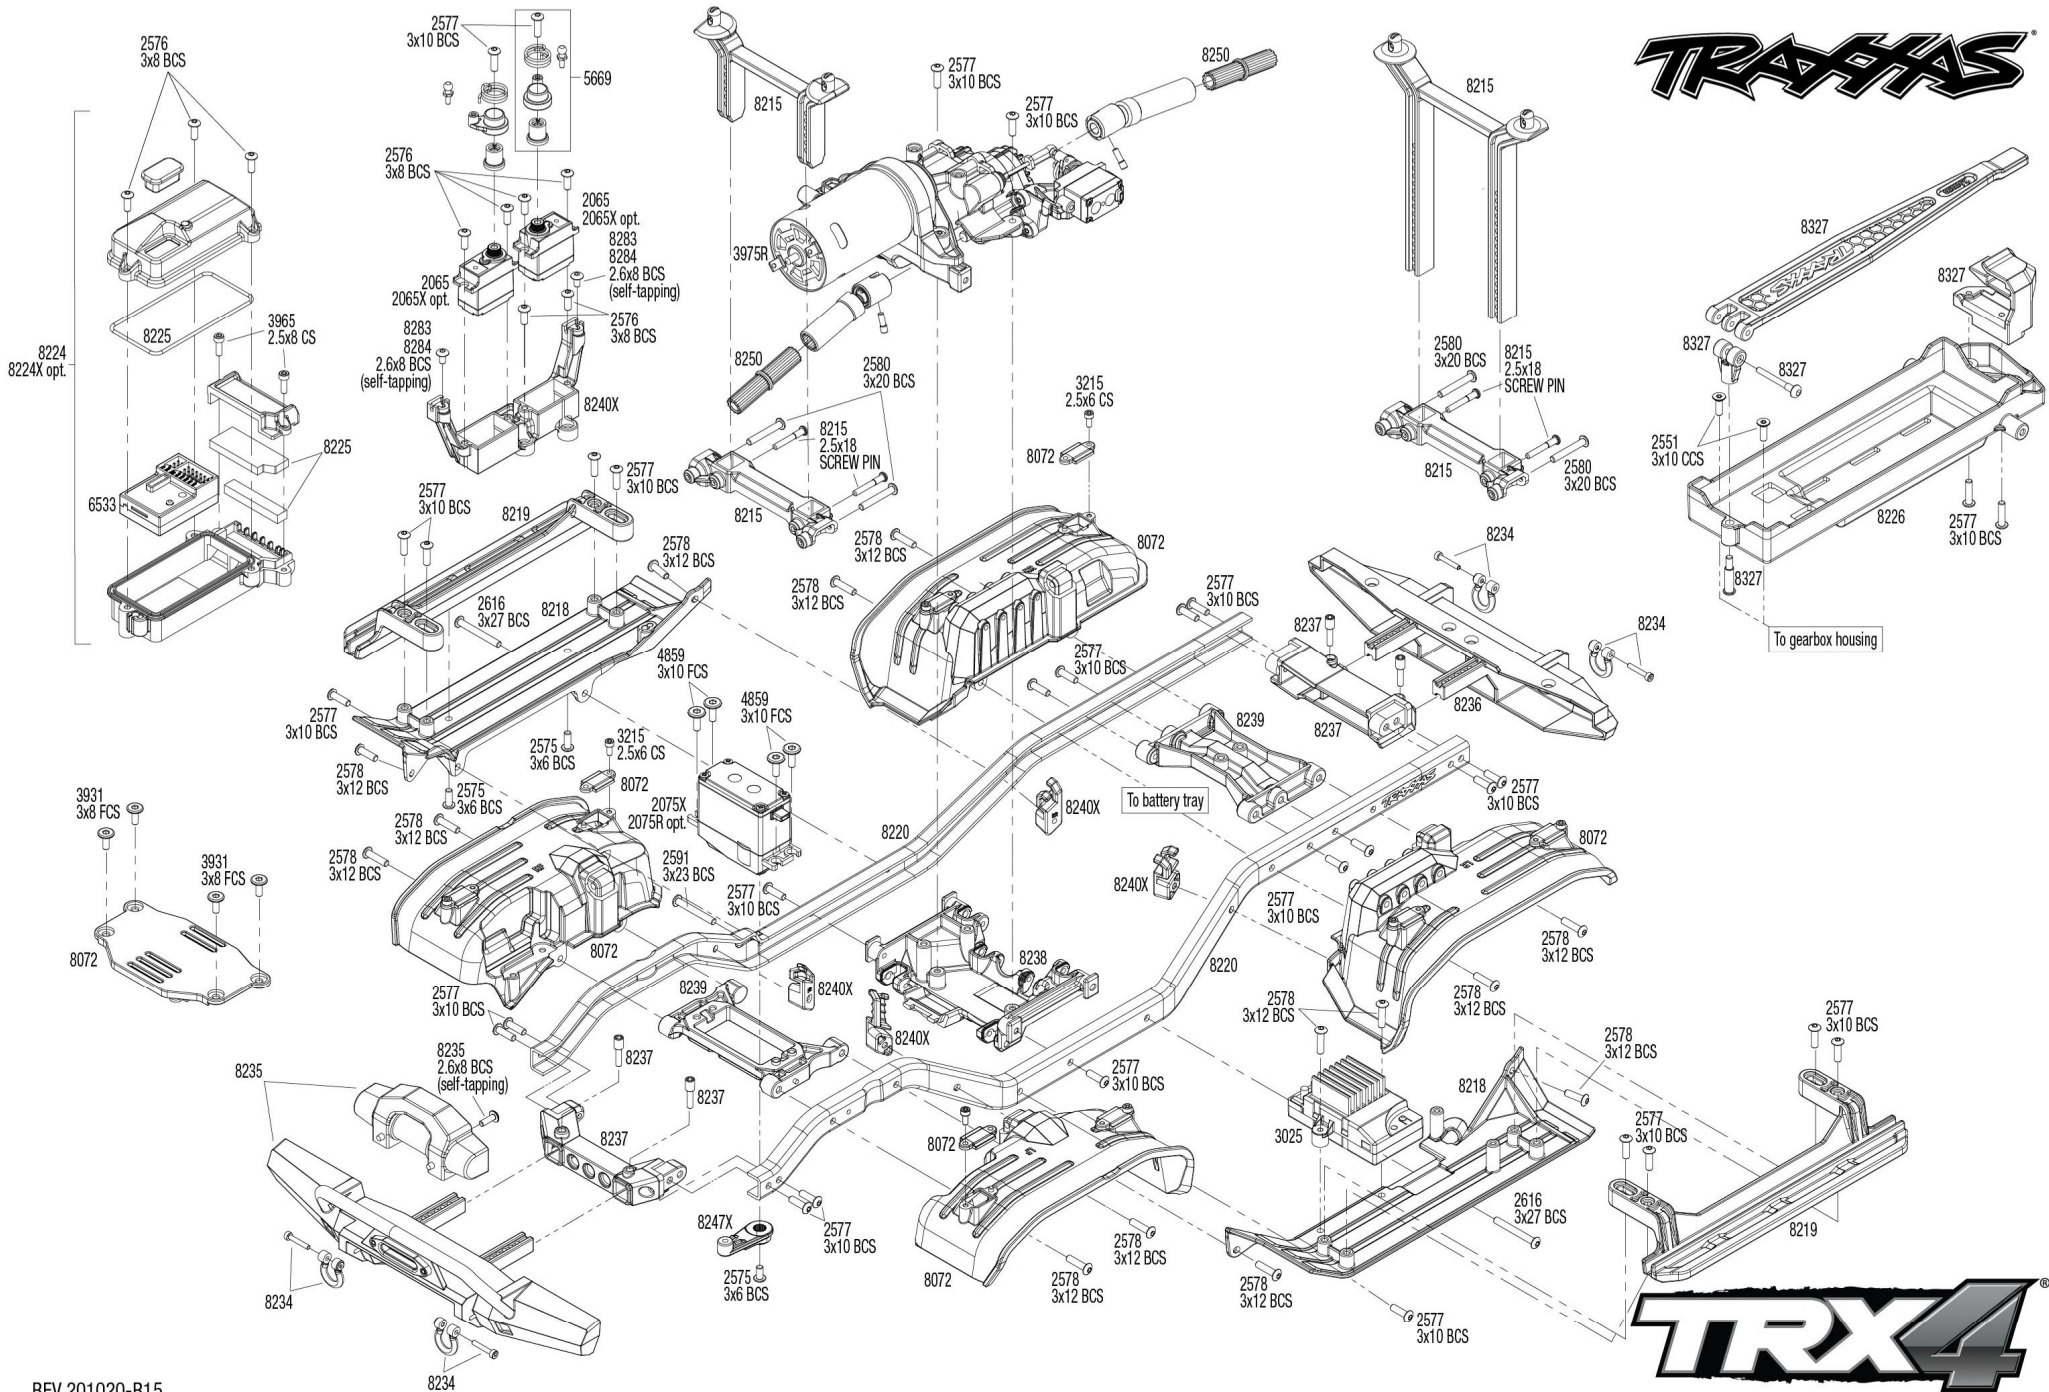

TRAXAS

REV 201020-R15
See Parts List for a complete listing of optional accessories.

Specifications on this page are subject to change without notice. Every attempt has been made to ensure the accuracy of this drawing; however, Traxas cannot be held responsible for typographical or other errors.

TRX4

Chassis Assembly

Front Assembly

See Parts List for a complete listing of optional accessories.

Specifications on this page are subject to change without notice. Every attempt has been made to ensure the accuracy of this drawing; however, Traxxas cannot be held responsible for typographical or other errors.

REV 201020-R15

Link Dimensions

For standard hollow ball replacement, use part #5349.

Modular Assembly

See Parts List for a complete listing of optional accessories.

Specifications on this page are subject to change without notice. Every attempt has been made to ensure the accuracy of this drawing; however, Traxxas cannot be held responsible for typographical or other errors.

Rear Assembly

Transmission Assembly