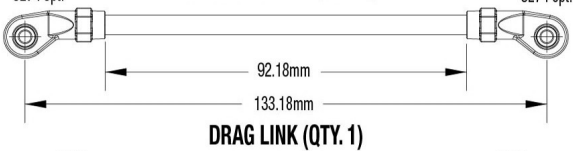

TRX4[®]

Front Assembly

See Parts List for a complete listing of optional accessories.

Specifications on this page are subject to change without notice. Every attempt has been made to ensure the accuracy of this drawing; however, Traxxas cannot be held responsible for typographical or other errors.

REV 230223-R00

Link Dimensions

For standard hollow ball replacement, use part #5349.

Modular Assembly

See Parts List for a complete listing of optional accessories.

Specifications on this page are subject to change without notice. Every attempt has been made to ensure the accuracy of this drawing; however, Traxxas cannot be held responsible for typographical or other errors.

Optional Two-Speed Transmission Conversion Kit available as part #8196

Transmission Assembly

See Parts List for a complete listing of optional accessories.

Specifications on this page are subject to change without notice. Every attempt has been made to ensure the accuracy of this drawing; however, Traxxas cannot be held responsible for typographical or other errors.