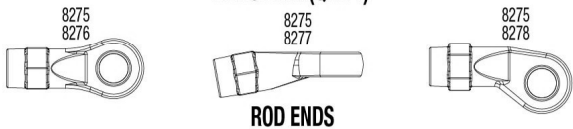

TRX4[®]

Front Assembly

See Parts List for a complete listing of optional accessories.

Specifications on this page are subject to change without notice. Every attempt has been made to ensure the accuracy of this drawing; however, Traxxas cannot be held responsible for typographical or other errors.

REV 230223-R00

Link Dimensions

For standard hollow ball replacement, use part #5349.

Modular Assembly

See Parts List for a complete listing of optional accessories.

Specifications on this page are subject to change without notice. Every attempt has been made to ensure the accuracy of this drawing; however, Traxxas cannot be held responsible for typographical or other errors.

Optional Two-Speed Transmission Conversion Kit available as part #8196

Transmission Assembly

See Parts List for a complete listing of optional accessories.

Specifications on this page are subject to change without notice. Every attempt has been made to ensure the accuracy of this drawing; however, Traxxas cannot be held responsible for typographical or other errors.