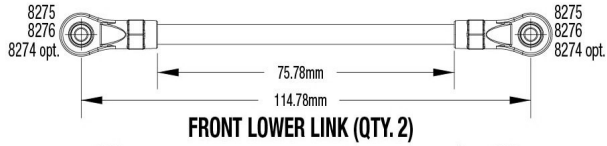

TRX4[®]

Front Assembly

See Parts List for a complete listing of optional accessories.

Specifications on this page are subject to change without notice. Every attempt has been made to ensure the accuracy of this drawing; however, Traxxas cannot be held responsible for typographical or other errors.

REV 230223-R00

Link Dimensions

For standard hollow ball replacement, use part #5349.

Modular Assembly

See Parts List for a complete listing of optional accessories.

Specifications on this page are subject to change without notice. Every attempt has been made to ensure the accuracy of this drawing; however, Traxxas cannot be held responsible for typographical or other errors.

Optional Two-Speed Transmission Conversion Kit available as part #8196

Transmission Assembly

See Parts List for a complete listing of optional accessories.

Specifications on this page are subject to change without notice. Every attempt has been made to ensure the accuracy of this drawing; however, Traxxas cannot be held responsible for typographical or other errors.