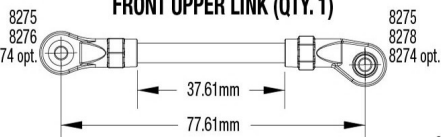

REV 230223-R00

Link Dimensions

For standard hollow ball replacement, use part #5349.

Modular Assembly

See Parts List for a complete listing of optional accessories.

Specifications on this page are subject to change without notice. Every attempt has been made to ensure the accuracy of this drawing; however, Traxxas cannot be held responsible for typographical or other errors.

Optional Two-Speed Transmission Conversion Kit available as part #8196

Transmission Assembly

See Parts List for a complete listing of optional accessories.

Specifications on this page are subject to change without notice. Every attempt has been made to ensure the accuracy of this drawing; however, Traxxas cannot be held responsible for typographical or other errors.