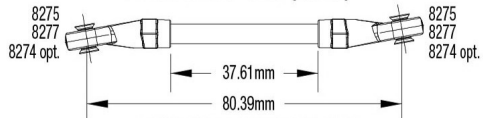

REV 230223-R00

Link Dimensions

For standard hollow ball replacement, use part #5349.

Modular Assembly

See Parts List for a complete listing of optional accessories.

Specifications on this page are subject to change without notice. Every attempt has been made to ensure the accuracy of this drawing; however, Traxxas cannot be held responsible for typographical or other errors.

Optional Two-Speed Transmission Conversion Kit available as part #8196

Transmission Assembly

See Parts List for a complete listing of optional accessories.

Specifications on this page are subject to change without notice. Every attempt has been made to ensure the accuracy of this drawing; however, Traxxas cannot be held responsible for typographical or other errors.