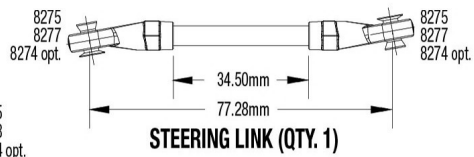

REV 230223-R00

Link Dimensions

For standard hollow ball replacement, use part #5349.

Modular Assembly

See Parts List for a complete listing of optional accessories.

Specifications on this page are subject to change without notice. Every attempt has been made to ensure the accuracy of this drawing; however, Traxxas cannot be held responsible for typographical or other errors.

Optional Two-Speed Transmission Conversion Kit available as part #8196

Transmission Assembly

See Parts List for a complete listing of optional accessories.

Specifications on this page are subject to change without notice. Every attempt has been made to ensure the accuracy of this drawing; however, Traxxas cannot be held responsible for typographical or other errors.