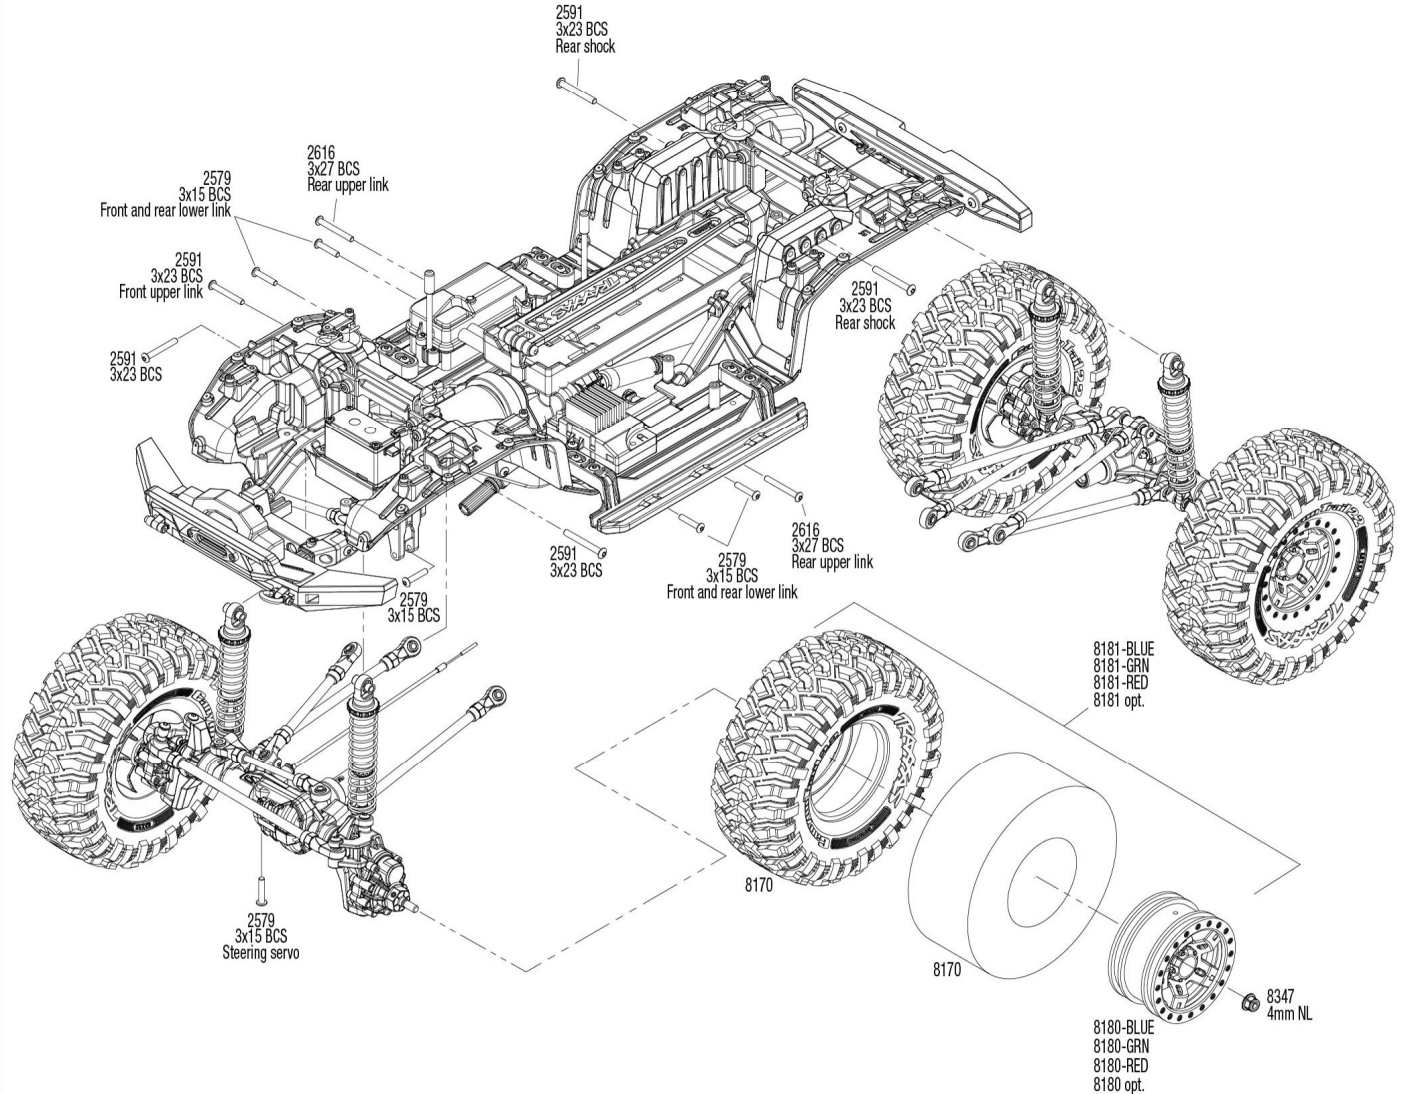

TRX4[®]

Front Assembly

See Parts List for a complete listing of optional accessories.

Specifications on this page are subject to change without notice. Every attempt has been made to ensure the accuracy of this drawing; however, Traxxas cannot be held responsible for typographical or other errors.

REV 230223-R00

Link Dimensions

For standard hollow ball replacement, use part #5349.

Modular Assembly

See Parts List for a complete listing of optional accessories.

Specifications on this page are subject to change without notice. Every attempt has been made to ensure the accuracy of this drawing; however, Traxxas cannot be held responsible for typographical or other errors.

Optional Two-Speed Transmission Conversion Kit available as part #8196

Transmission Assembly

See Parts List for a complete listing of optional accessories.

Specifications on this page are subject to change without notice. Every attempt has been made to ensure the accuracy of this drawing; however, Traxxas cannot be held responsible for typographical or other errors.

REV 230223-R00