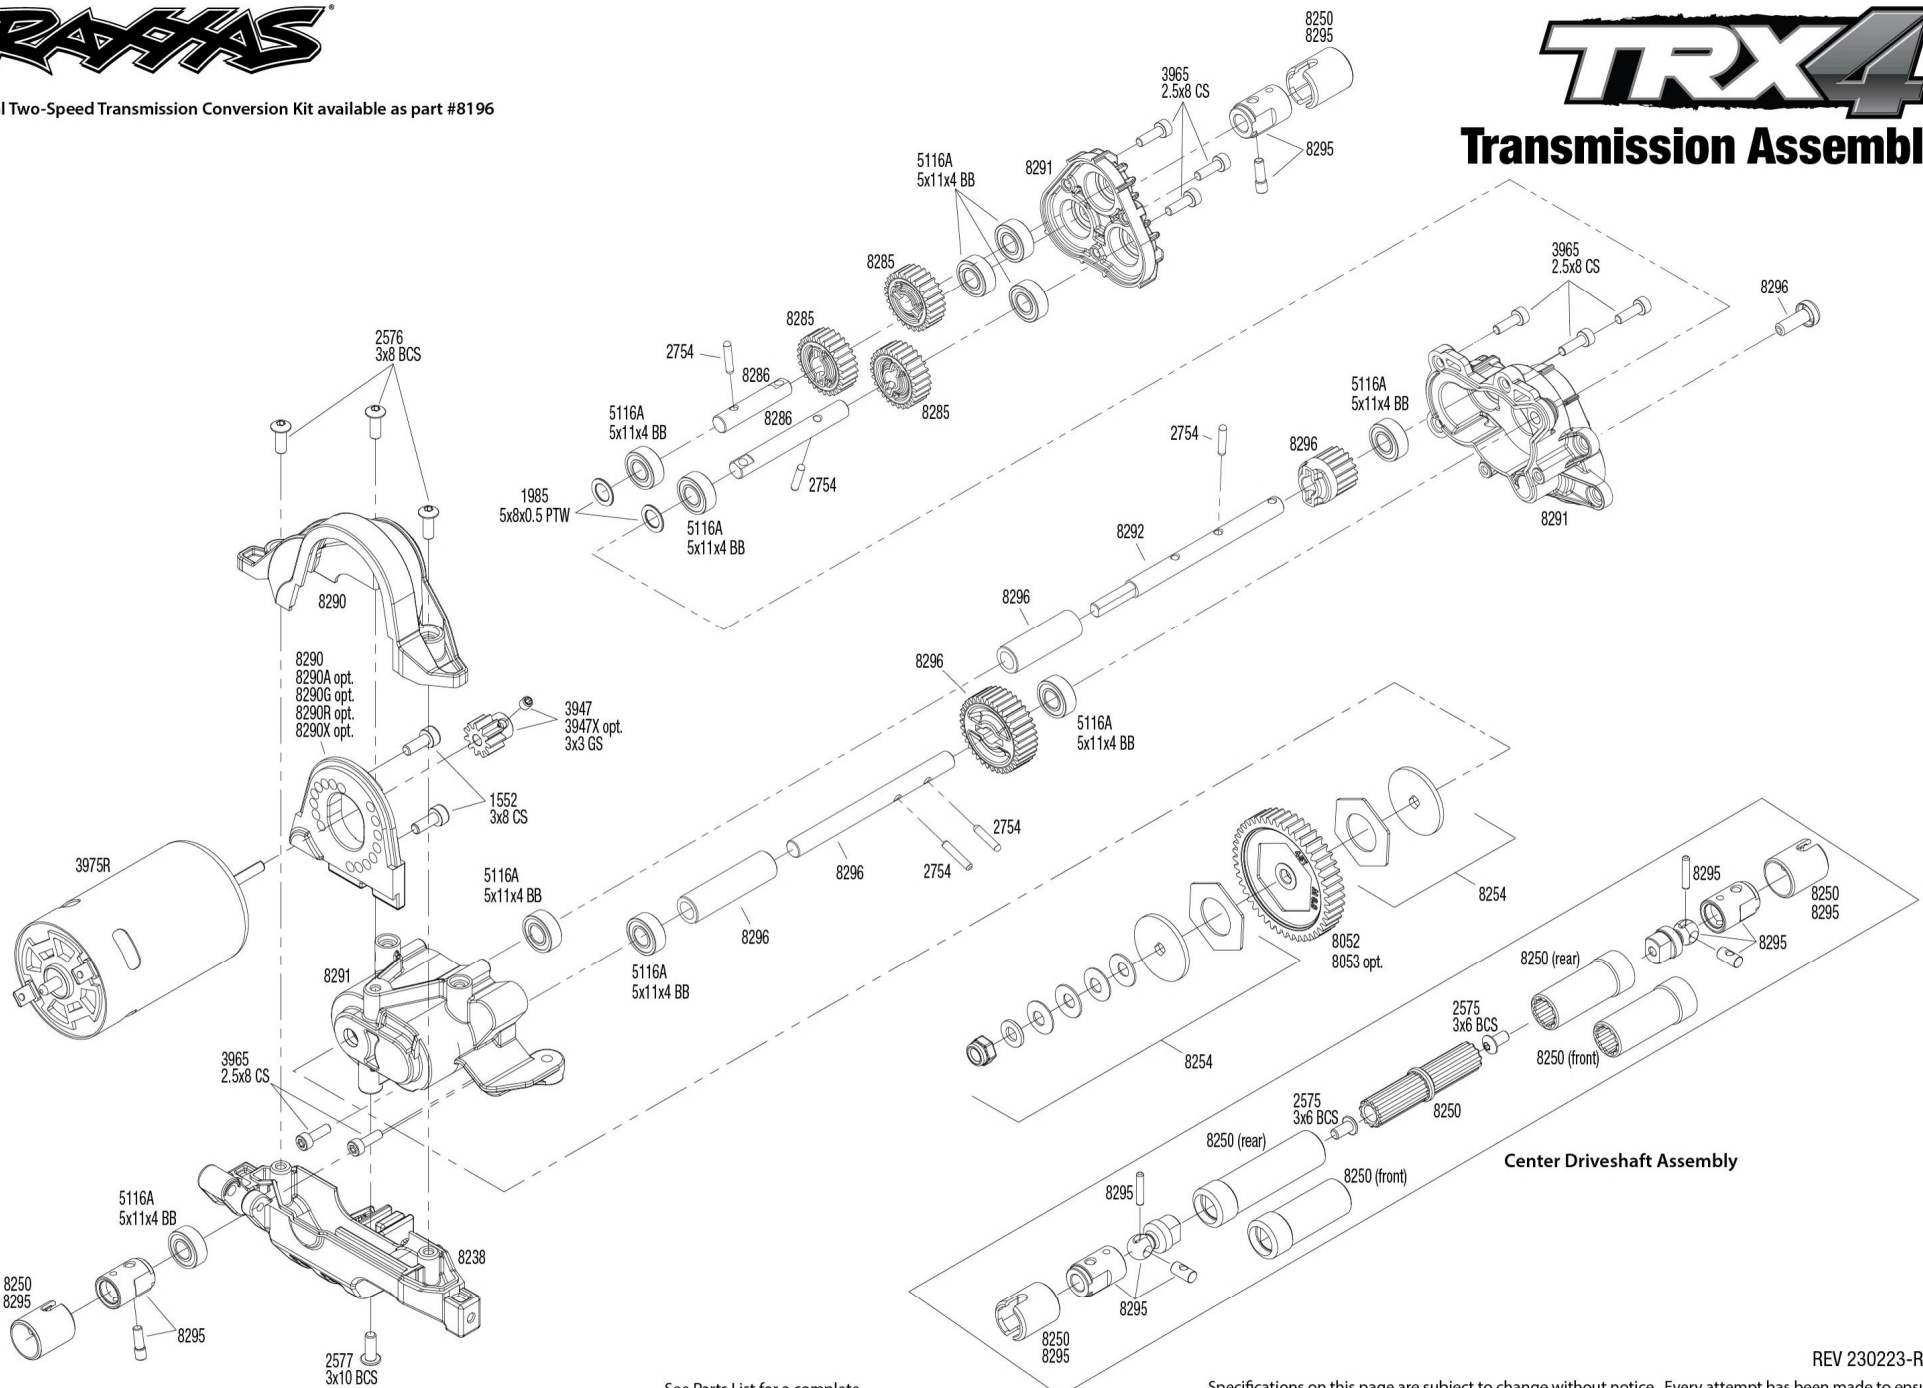

REV 230223-R00

Link Dimensions

For standard hollow ball replacement, use part #5349.

Modular Assembly

See Parts List for a complete listing of optional accessories.

Specifications on this page are subject to change without notice. Every attempt has been made to ensure the accuracy of this drawing; however, Traxxas cannot be held responsible for typographical or other errors.

Optional Two-Speed Transmission Conversion Kit available as part #8196

Transmission Assembly

See Parts List for a complete listing of optional accessories.

Specifications on this page are subject to change without notice. Every attempt has been made to ensure the accuracy of this drawing; however, Traxxas cannot be held responsible for typographical or other errors.

REV 230223-R00