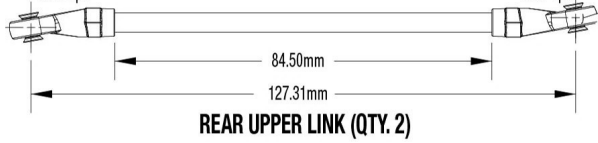

TRX4[®]

Front Assembly

See Parts List for a complete listing of optional accessories.

Specifications on this page are subject to change without notice. Every attempt has been made to ensure the accuracy of this drawing; however, Traxxas cannot be held responsible for typographical or other errors.

REV 230223-R00

Link Dimensions

For standard hollow ball replacement, use part #5349.

Modular Assembly

See Parts List for a complete listing of optional accessories.

Specifications on this page are subject to change without notice. Every attempt has been made to ensure the accuracy of this drawing; however, Traxxas cannot be held responsible for typographical or other errors.

Optional Two-Speed Transmission Conversion Kit available as part #8196

Transmission Assembly

See Parts List for a complete listing of optional accessories.

Specifications on this page are subject to change without notice. Every attempt has been made to ensure the accuracy of this drawing; however, Traxxas cannot be held responsible for typographical or other errors.