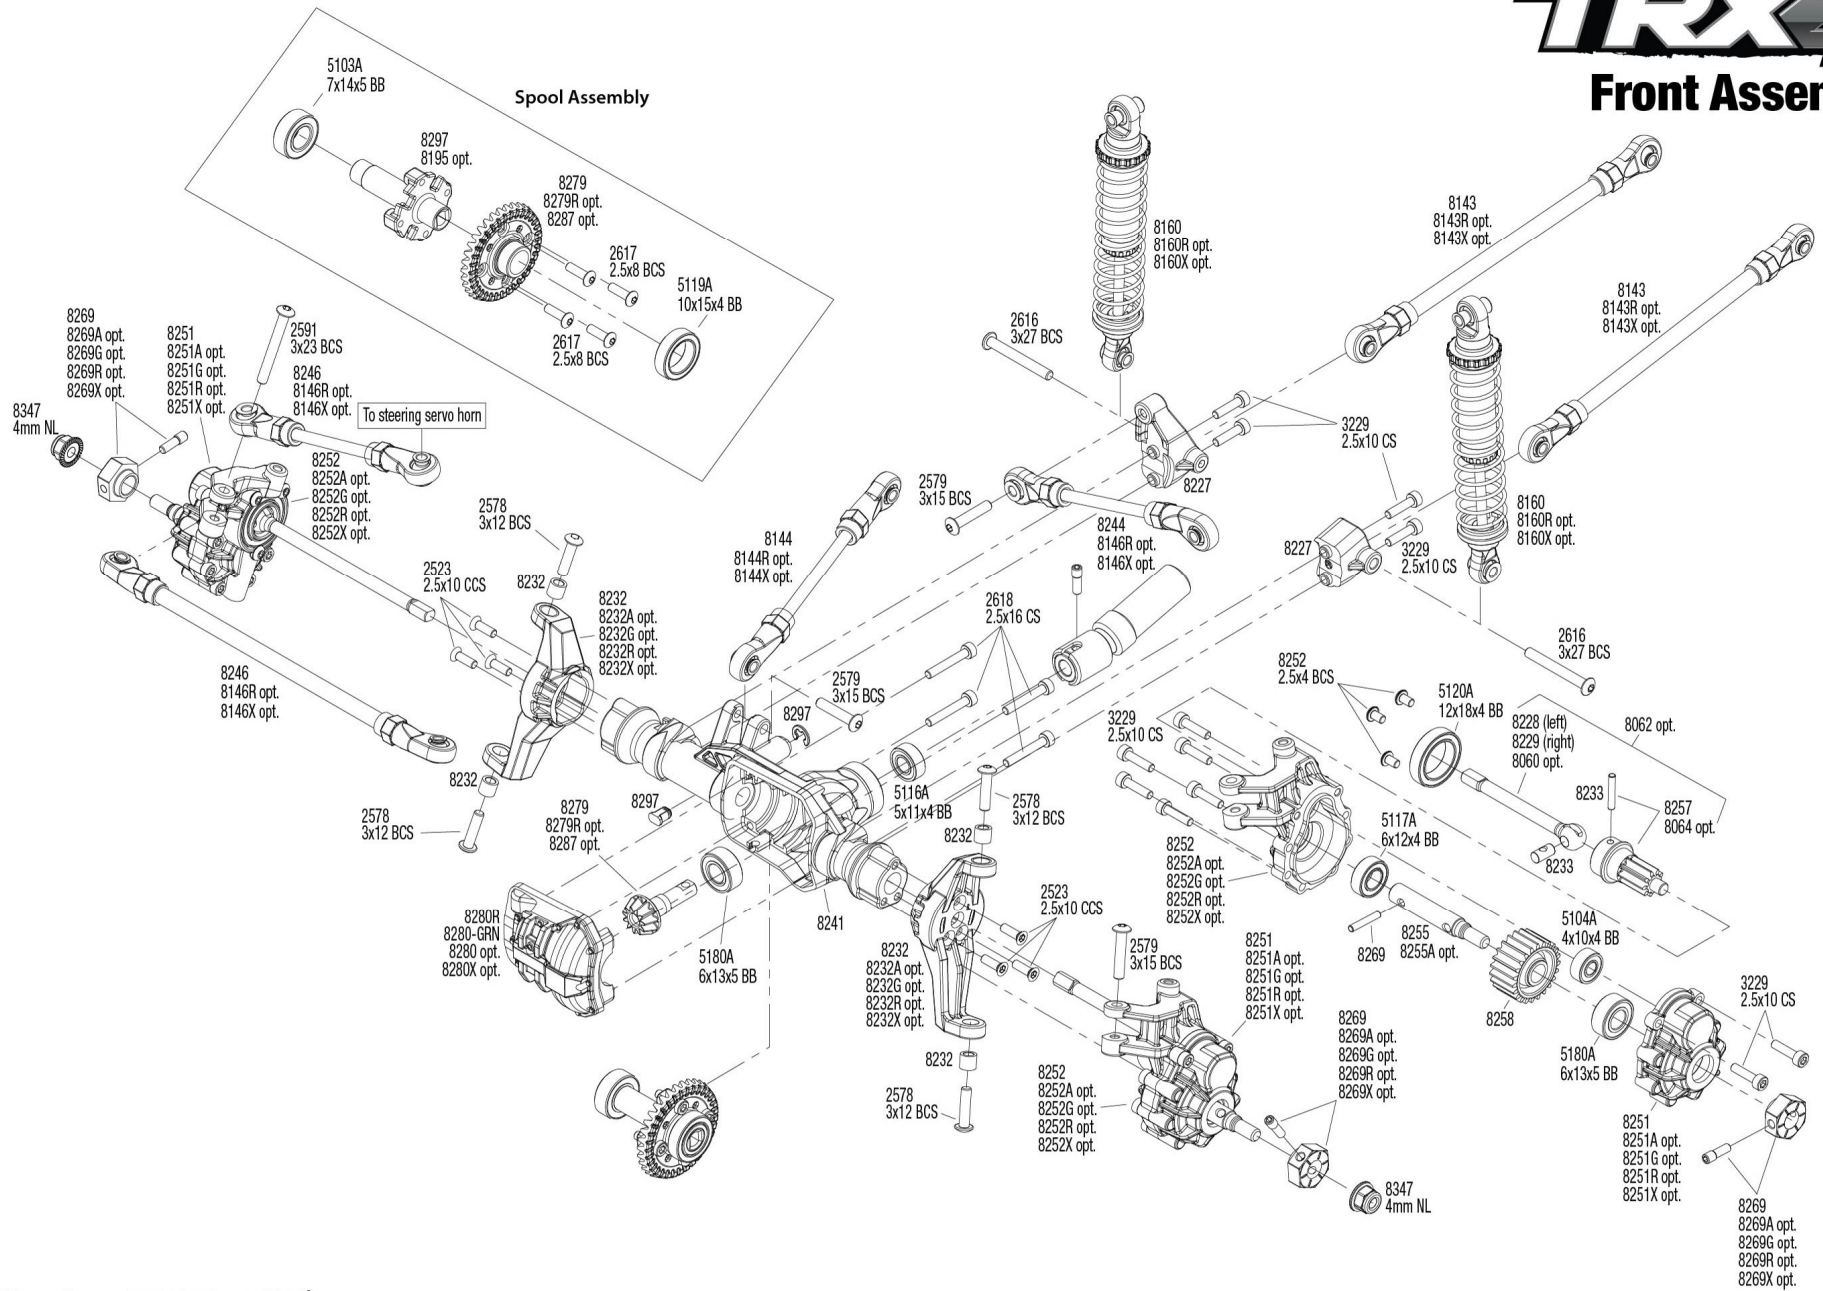

TRX4[®]

Front Assembly

See Parts List for a complete listing of optional accessories.

Specifications on this page are subject to change without notice. Every attempt has been made to ensure the accuracy of this drawing; however, Traxxas cannot be held responsible for typographical or other errors.

REV 230223-R00

Link Dimensions

For standard hollow ball replacement, use part #5349.

Modular Assembly

See Parts List for a complete listing of optional accessories.

Specifications on this page are subject to change without notice. Every attempt has been made to ensure the accuracy of this drawing; however, Traxxas cannot be held responsible for typographical or other errors.

Optional Two-Speed Transmission Conversion Kit available as part #8196

Transmission Assembly

See Parts List for a complete listing of optional accessories.

Specifications on this page are subject to change without notice. Every attempt has been made to ensure the accuracy of this drawing; however, Traxxas cannot be held responsible for typographical or other errors.

REV 230223-R00