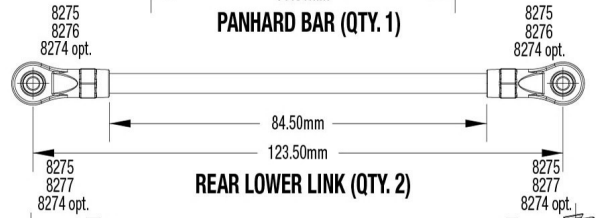

REV 230223-R00

Link Dimensions

For standard hollow ball replacement, use part #5349.

Modular Assembly

See Parts List for a complete listing of optional accessories.

Specifications on this page are subject to change without notice. Every attempt has been made to ensure the accuracy of this drawing; however, Traxxas cannot be held responsible for typographical or other errors.

Optional Two-Speed Transmission Conversion Kit available as part #8196

Transmission Assembly

See Parts List for a complete listing of optional accessories.

Specifications on this page are subject to change without notice. Every attempt has been made to ensure the accuracy of this drawing; however, Traxxas cannot be held responsible for typographical or other errors.