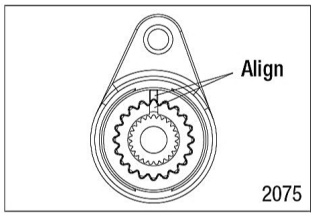

4TEC2.0 XL-5

AWD CHASSIS

Rear Assembly

See Parts List for a complete listing of optional accessories.

REV 201006-R06
 Specifications on this page are subject to change without notice. Every attempt has been made to ensure the accuracy of this drawing; however, Traxxas cannot be held responsible for typographical or other errors.

Chassis Assembly

Servo Saver Assembly

Servo Horn Position

See Parts List for a complete listing of optional accessories.

Specifications on this page are subject to change without notice. Every attempt has been made to ensure the accuracy of this drawing; however, Traxxas cannot be held responsible for typographical or other errors.