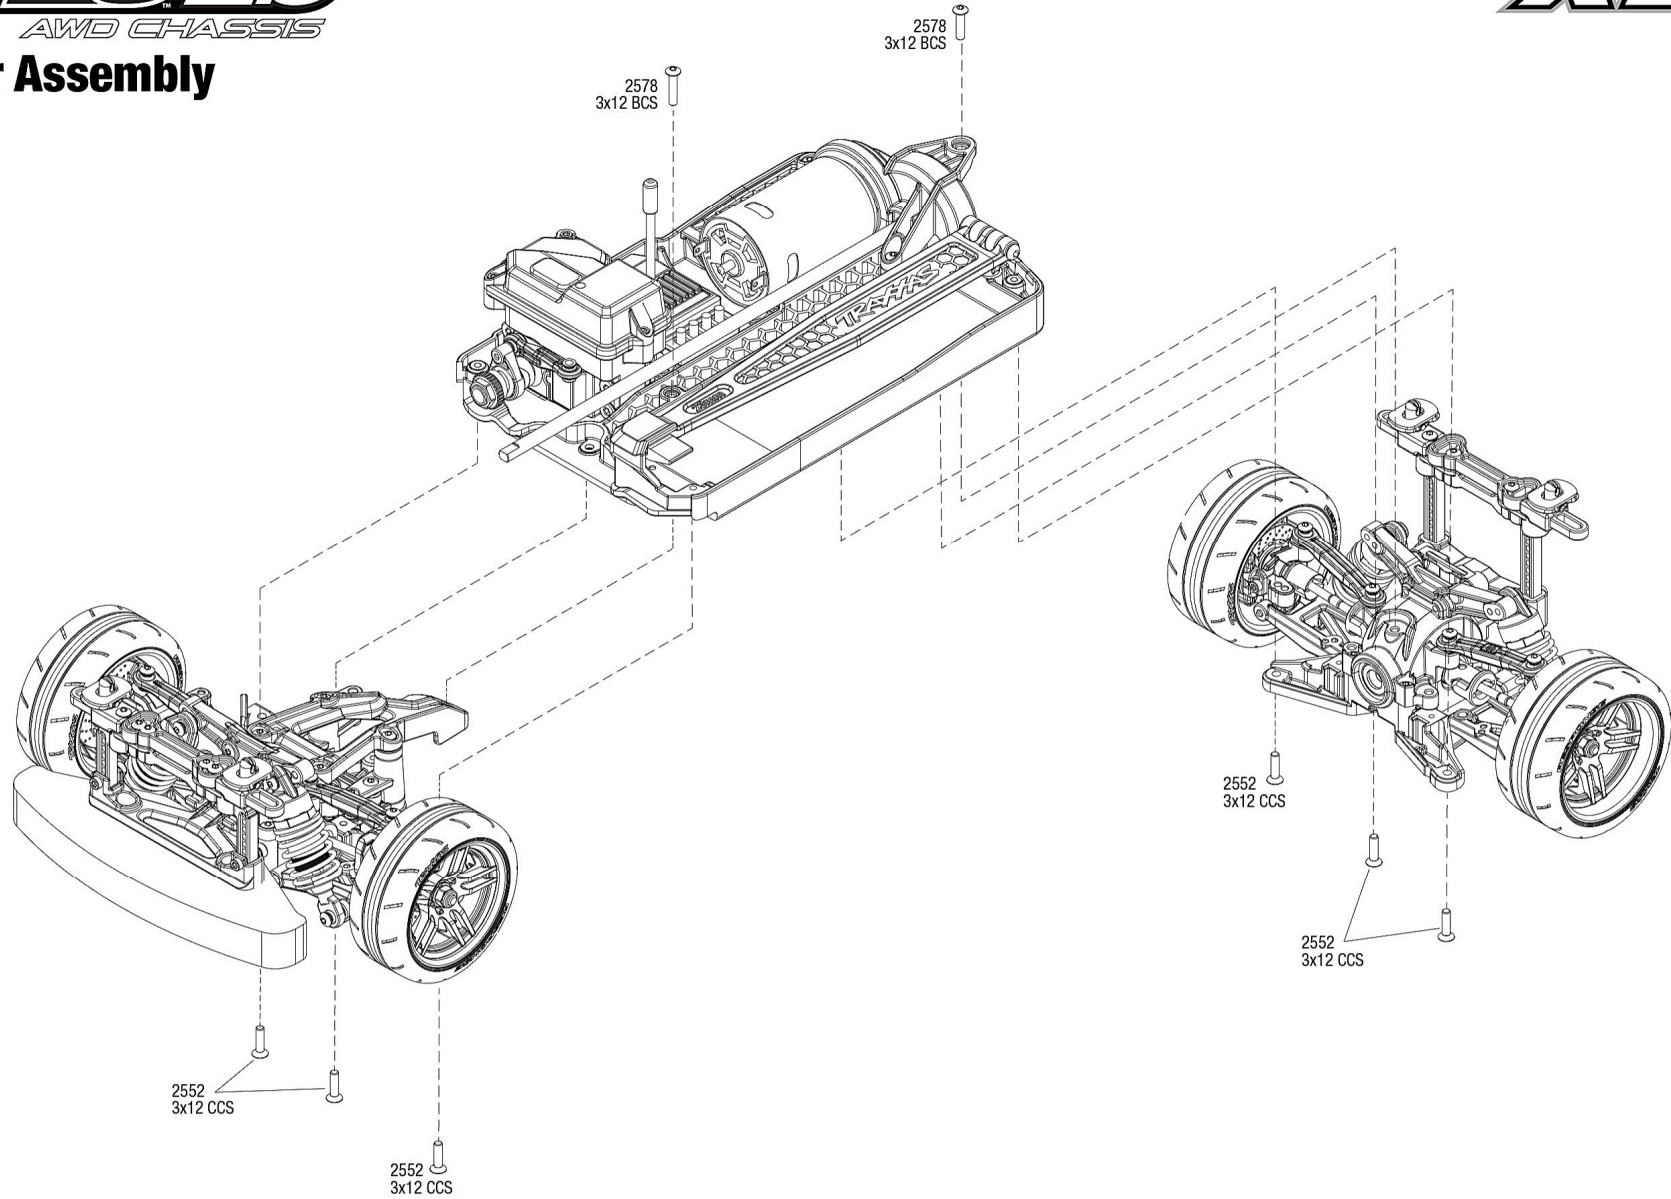

4TEC2.0

AWD CHASSIS

Modular Assembly

XL5

See Parts List for a complete listing of optional accessories.

REV 201006-R06

TRAXXAS

Specifications on this page are subject to change without notice. Every attempt has been made to ensure the accuracy of this drawing; however, Traxxas cannot be held responsible for typographical or other errors.

4TEC2.0 XL-5

AWD CHASSIS

Rear Assembly

See Parts List for a complete listing of optional accessories.

REV 201006-R06
 Specifications on this page are subject to change without notice. Every attempt has been made to ensure the accuracy of this drawing; however, Traxxas cannot be held responsible for typographical or other errors.

Chassis Assembly

Servo Saver Assembly

Servo Horn Position

See Parts List for a complete listing of optional accessories.

Specifications on this page are subject to change without notice. Every attempt has been made to ensure the accuracy of this drawing; however, Traxxas cannot be held responsible for typographical or other errors.