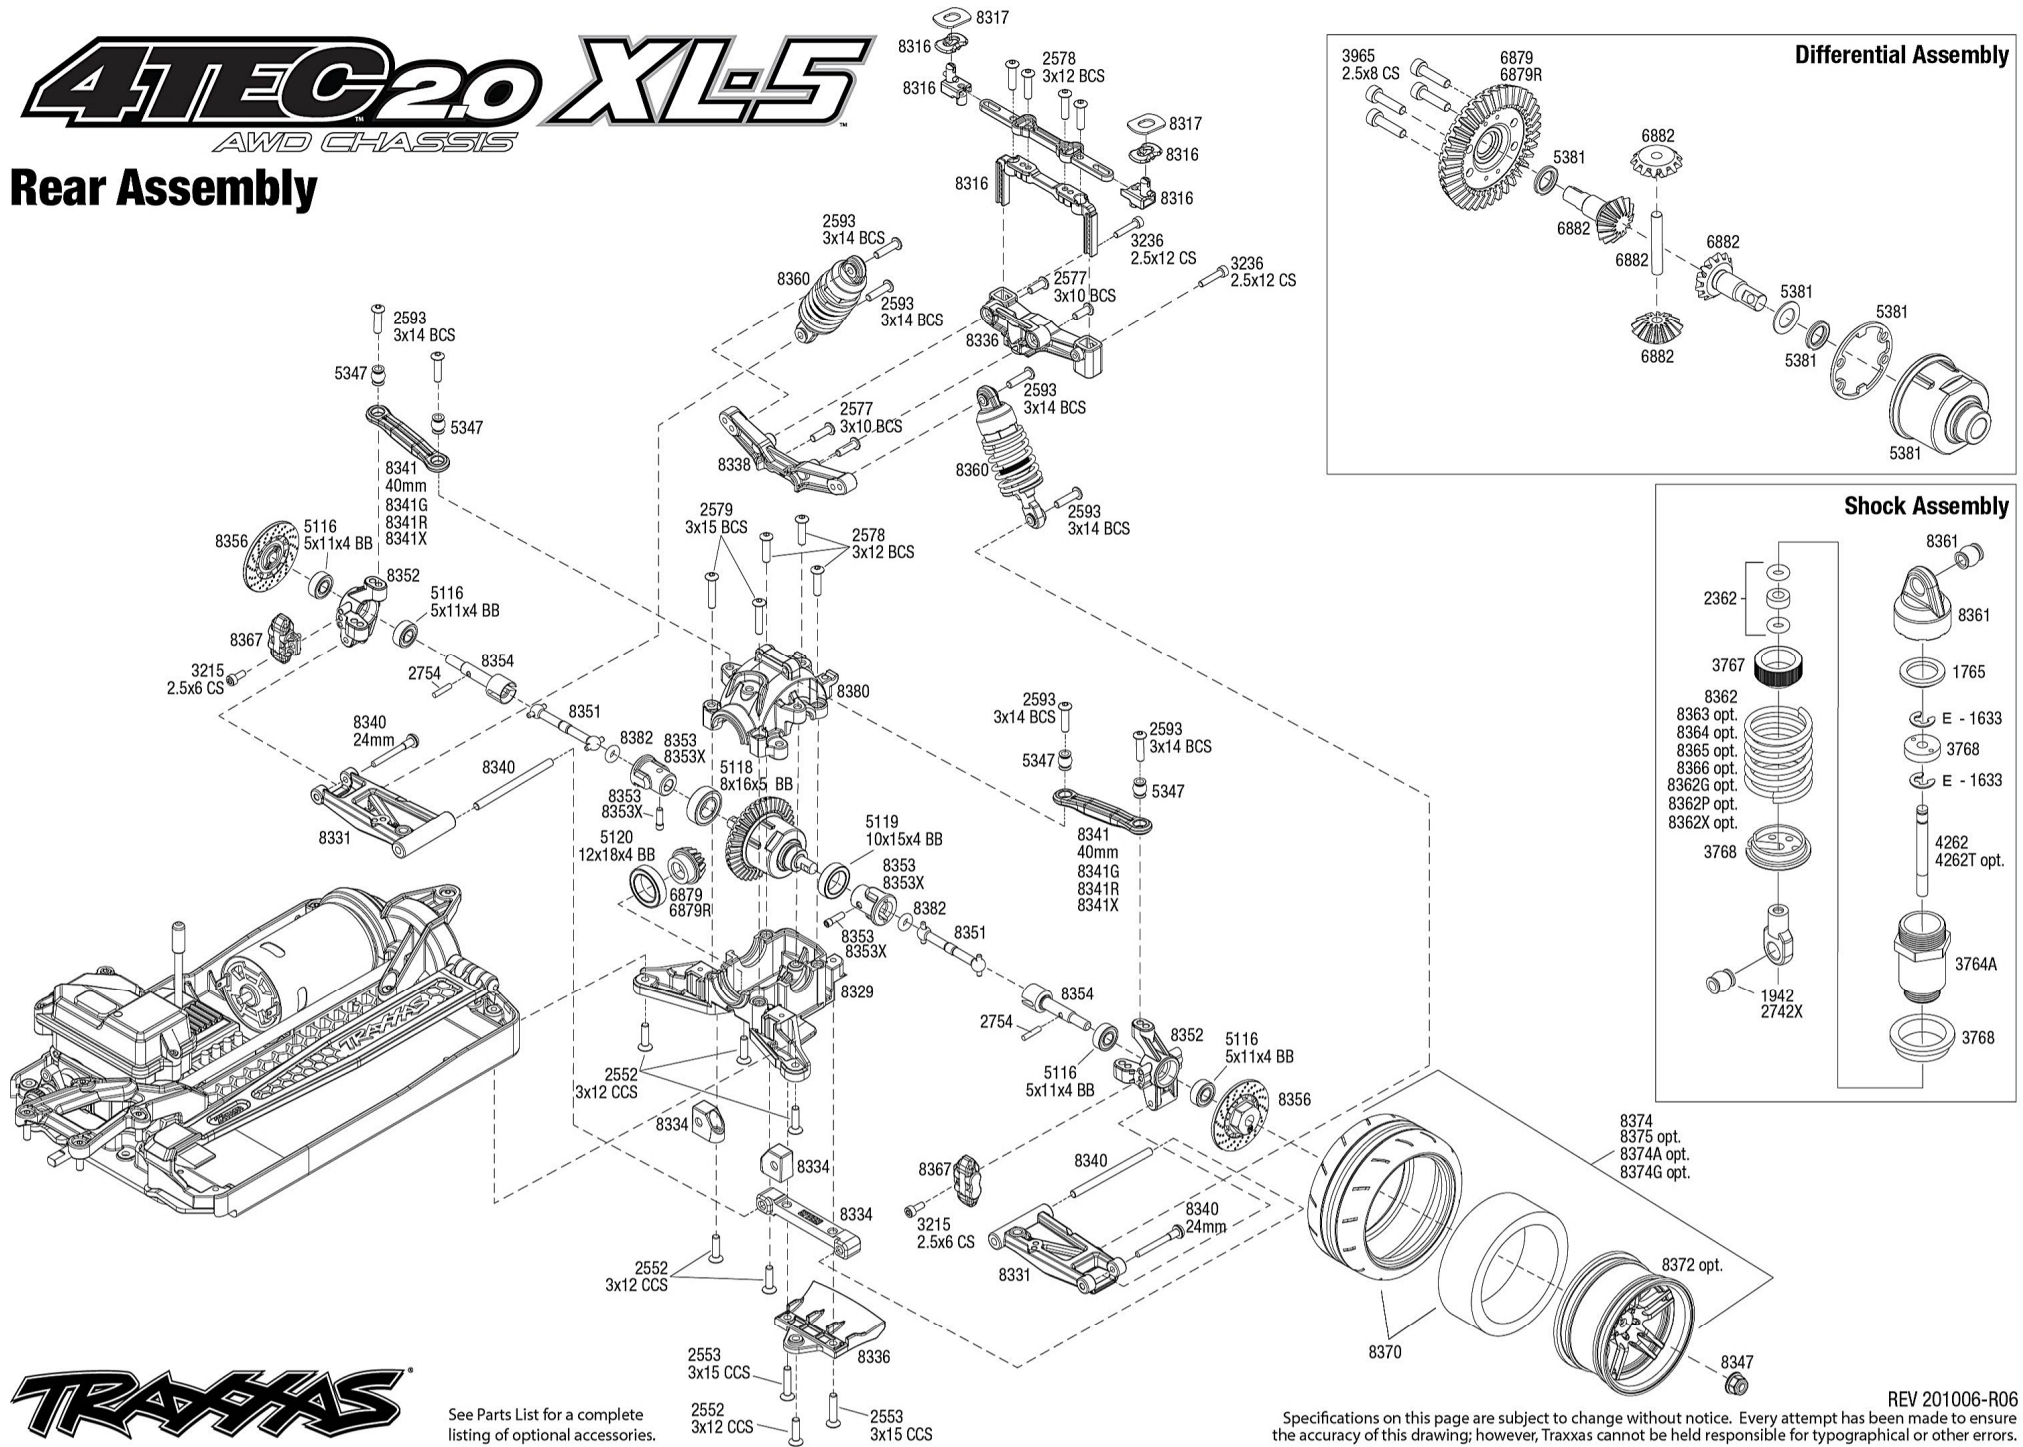

4TEC2.0

AWD CHASSIS

Modular Assembly

XL5

See Parts List for a complete listing of optional accessories.

REV 201006-R06

TRAXXAS

Specifications on this page are subject to change without notice. Every attempt has been made to ensure the accuracy of this drawing; however, Traxxas cannot be held responsible for typographical or other errors.

4TEC2.0 XL-5

AWD CHASSIS

Rear Assembly

See Parts List for a complete listing of optional accessories.

REV 201006-R06
 Specifications on this page are subject to change without notice. Every attempt has been made to ensure the accuracy of this drawing; however, Traxxas cannot be held responsible for typographical or other errors.

Chassis Assembly

Servo Saver Assembly

Servo Horn Position

See Parts List for a complete listing of optional accessories.

Specifications on this page are subject to change without notice. Every attempt has been made to ensure the accuracy of this drawing; however, Traxxas cannot be held responsible for typographical or other errors.