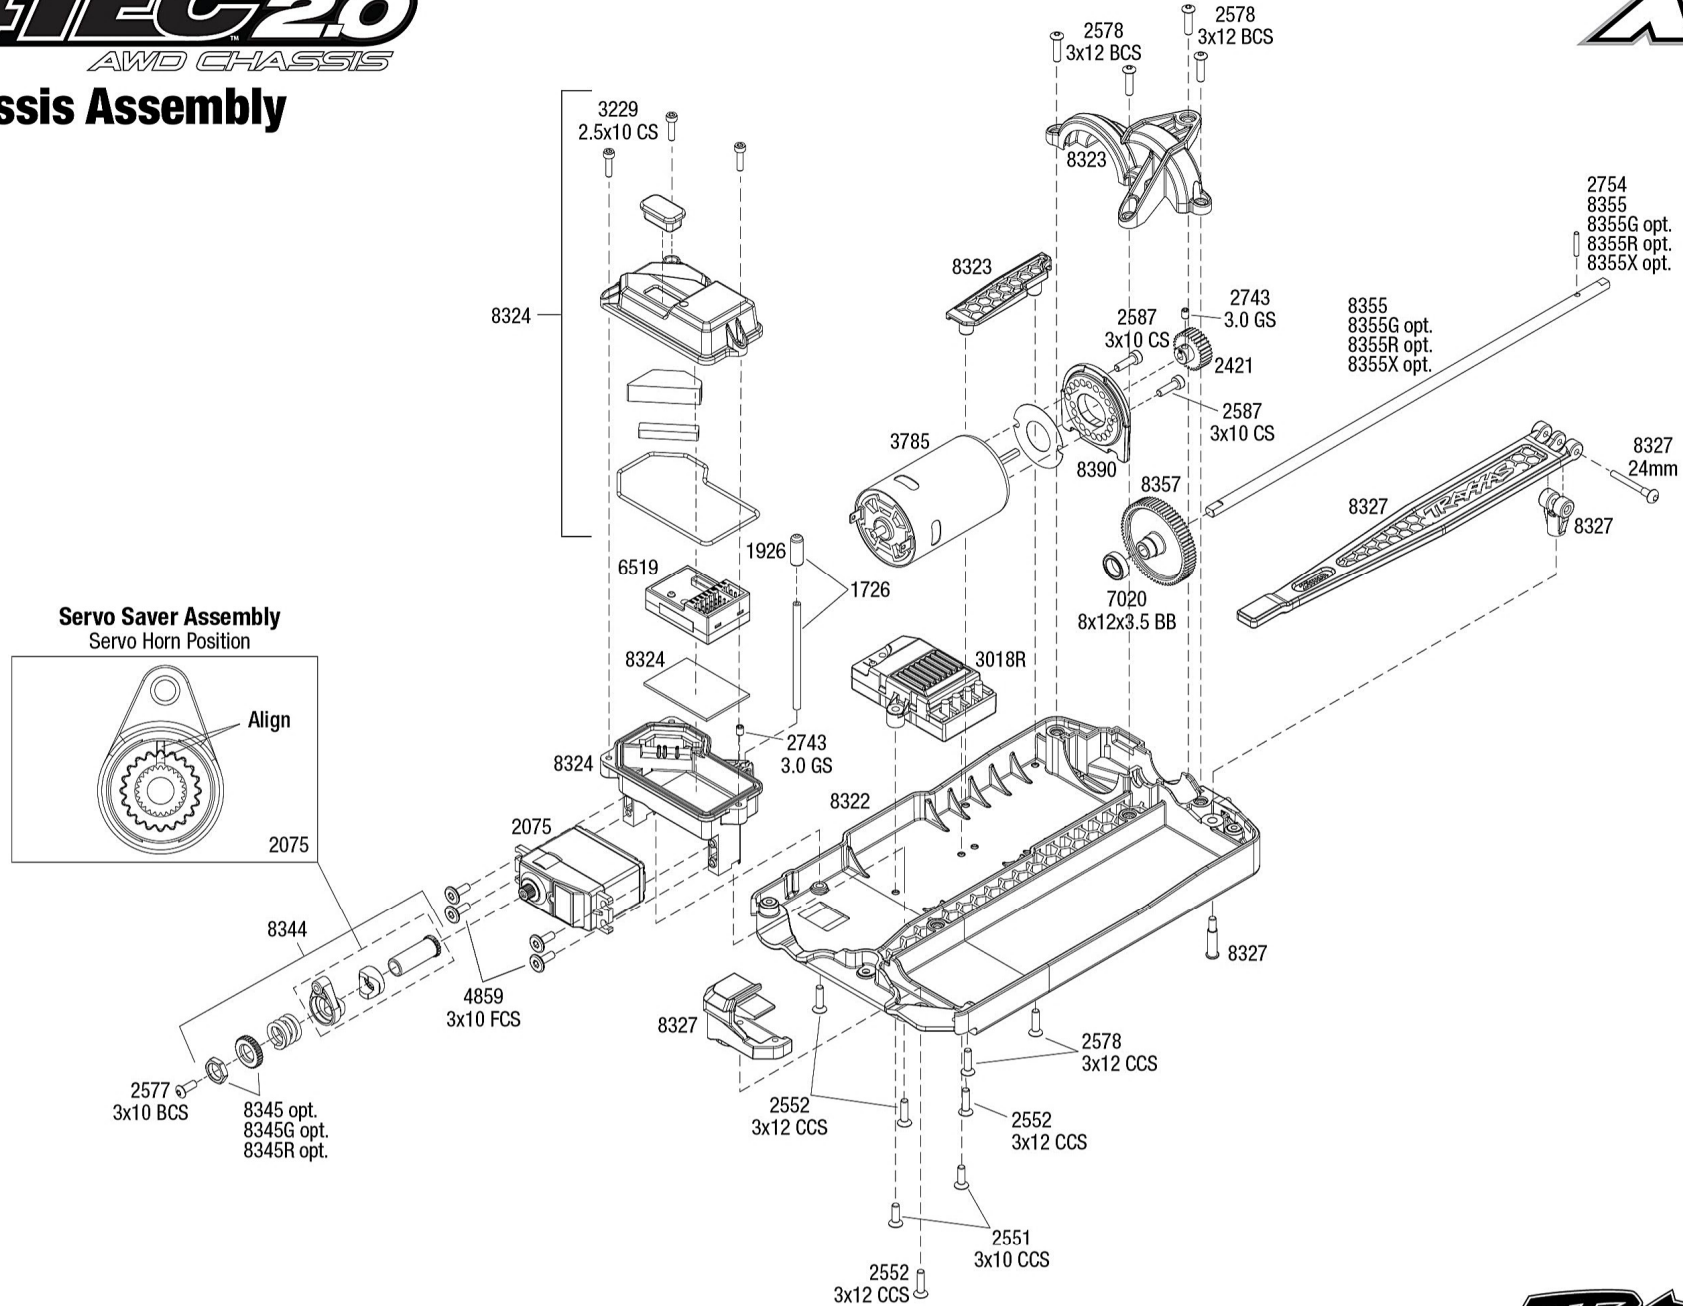

4TEC2.0

AWD CHASSIS

Modular Assembly

XL5

See Parts List for a complete listing of optional accessories.

REV 201006-R06

TRAXXAS

Specifications on this page are subject to change without notice. Every attempt has been made to ensure the accuracy of this drawing; however, Traxxas cannot be held responsible for typographical or other errors.

4TEC2.0 XL-5

AWD CHASSIS

Rear Assembly

See Parts List for a complete listing of optional accessories.

REV 201006-R06
 Specifications on this page are subject to change without notice. Every attempt has been made to ensure the accuracy of this drawing; however, Traxxas cannot be held responsible for typographical or other errors.

Chassis Assembly

Servo Saver Assembly

Servo Horn Position

See Parts List for a complete listing of optional accessories.

Specifications on this page are subject to change without notice. Every attempt has been made to ensure the accuracy of this drawing; however, Traxxas cannot be held responsible for typographical or other errors.