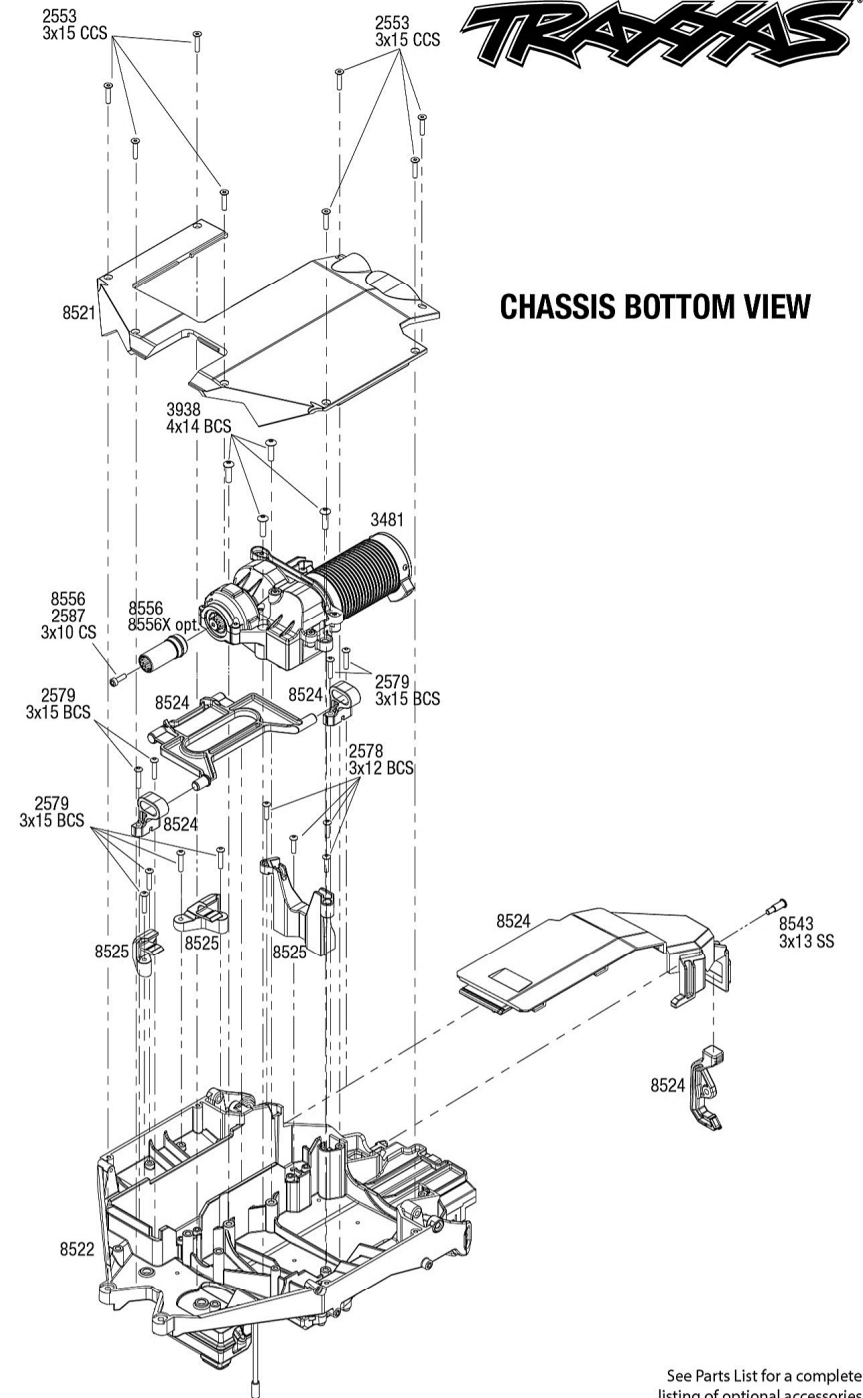

UNLIMITED DESERT RACER

Chassis Assembly

REV 210308-R05
Specifications on this page are subject to change without notice. Every attempt has been made to ensure the accuracy of this drawing; however, Traxxas cannot be held responsible for typographical or other errors.

See Parts List for a complete listing of optional accessories.

UNLIMITED DESERT RACER

Front Assembly

Front Differential Assembly
Available fully assembled as part #8572

Steering Assembly

REV 210308-R05
See Parts List for a complete
listing of optional accessories.

REV 210308-R05
See Parts List for a complete listing of optional accessories.

UNLIMITED DESERT RACER

Transmission Assembly

Center Differential

Available fully assembled as part #8571

Transmission Planetary Gears