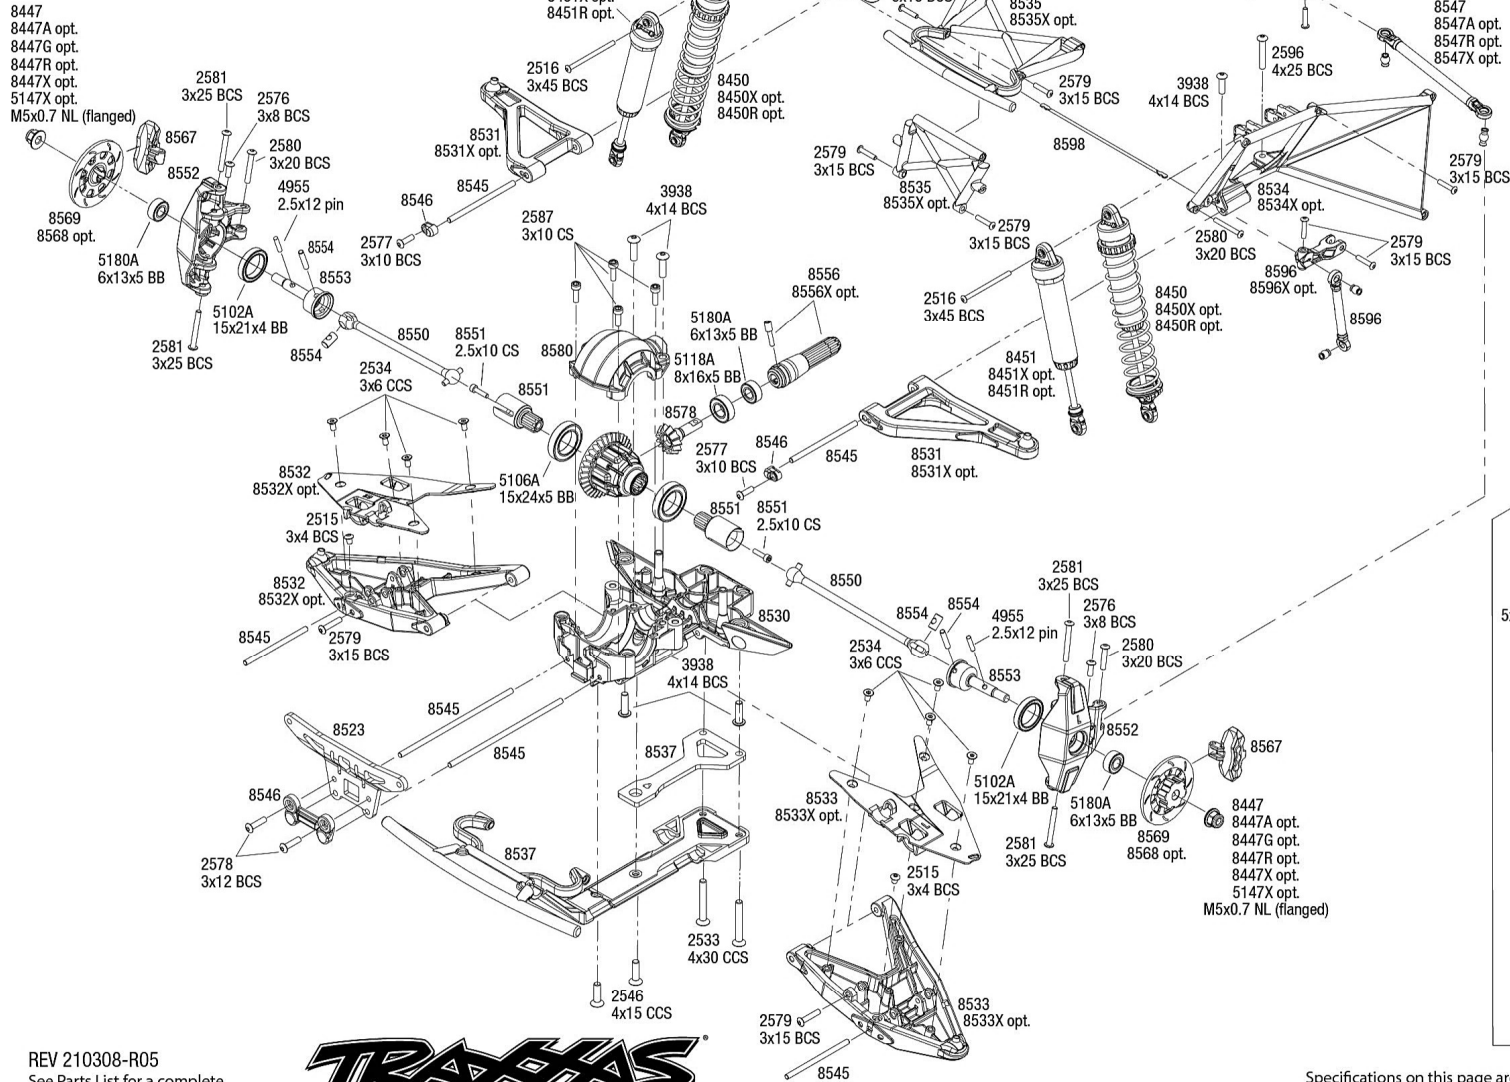

UNLIMITED DESERT RACER

Chassis Assembly

REV 210308-R05
Specifications on this page are subject to change without notice. Every attempt has been made to ensure the accuracy of this drawing; however, Traxxas cannot be held responsible for typographical or other errors.

See Parts List for a complete listing of optional accessories.

UNLIMITED DESERT RACER

Front Assembly

Front Differential Assembly
Available fully assembled as part #8572

Steering Assembly

REV 210308-R05
See Parts List for a complete
listing of optional accessories.

Roll Cage Assembly

UNLIMITED DESERT RACER

Specifications on this page are subject to change without notice. Every attempt has been made to ensure the accuracy of this drawing; however, Traxxas cannot be held responsible for typographical or other errors.

REV 210308-R05
See Parts List for a complete listing of optional accessories.

UNLIMITED DESERT RACER

Transmission Assembly

Center Differential

Available fully assembled as part #8571

Transmission Planetary Gears