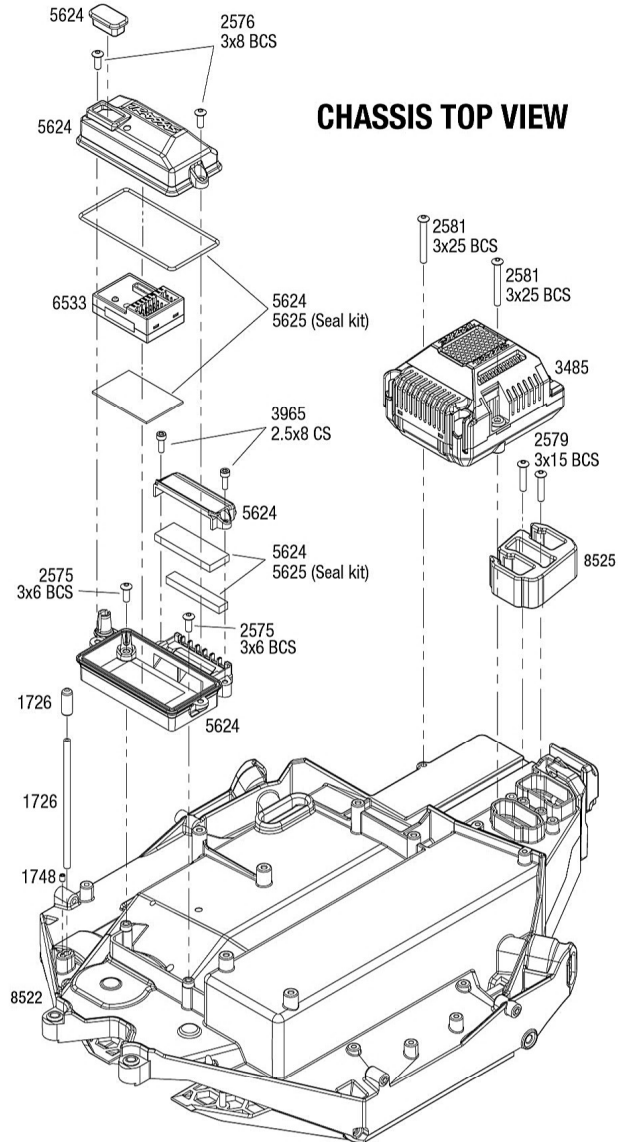

UNLIMITED DESERT RACER

Chassis Assembly

REV 210308-R05
Specifications on this page are subject to change without notice. Every attempt has been made to ensure the accuracy of this drawing; however, Traxxas cannot be held responsible for typographical or other errors.

See Parts List for a complete listing of optional accessories.

UNLIMITED DESERT RACER

Front Assembly

Front Differential Assembly
Available fully assembled as part #8572

Steering Assembly

REV 210308-R05
See Parts List for a complete
listing of optional accessories.

REV 210308-R05
See Parts List for a complete listing of optional accessories.

UNLIMITED DESERT RACER

Transmission Assembly

Center Differential

Available fully assembled as part #8571

Transmission Planetary Gears