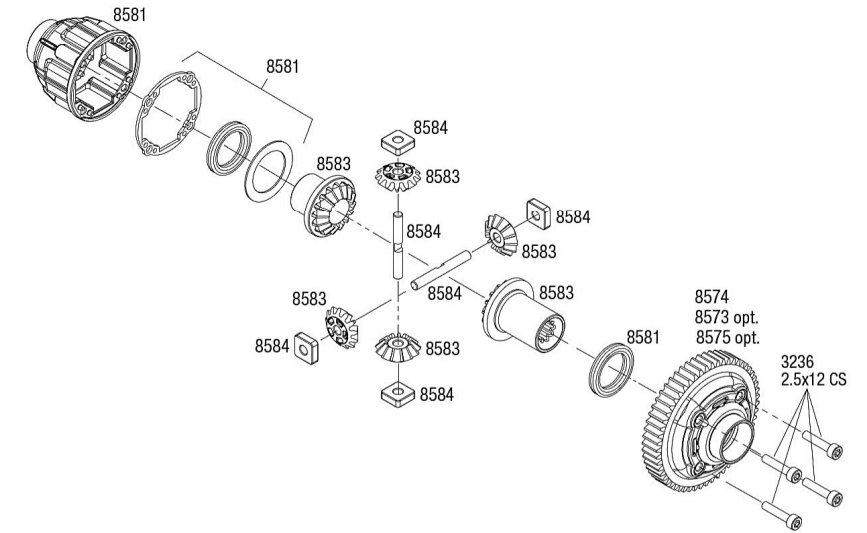

See Parts List for a complete listing of optional accessories.

UNLIMITED DESERT RACER

Front Assembly

Front Differential Assembly
Available fully assembled as part #8572

Steering Assembly

REV 210308-R05
See Parts List for a complete
listing of optional accessories.

Roll Cage Assembly

UNLIMITED DESERT RACER

Specifications on this page are subject to change without notice. Every attempt has been made to ensure the accuracy of this drawing; however, Traxxas cannot be held responsible for typographical or other errors.

REV 210308-R05
See Parts List for a complete listing of optional accessories.

UNLIMITED DESERT RACER

Transmission Assembly

Center Differential

Available fully assembled as part #8571

Transmission Planetary Gears

See Parts List for a complete listing of optional accessories.

REV 210308-R05
Specifications on this page are subject to change without notice. Every attempt has been made to ensure the accuracy of this drawing; however, Traxxas cannot be held responsible for typographical or other errors.