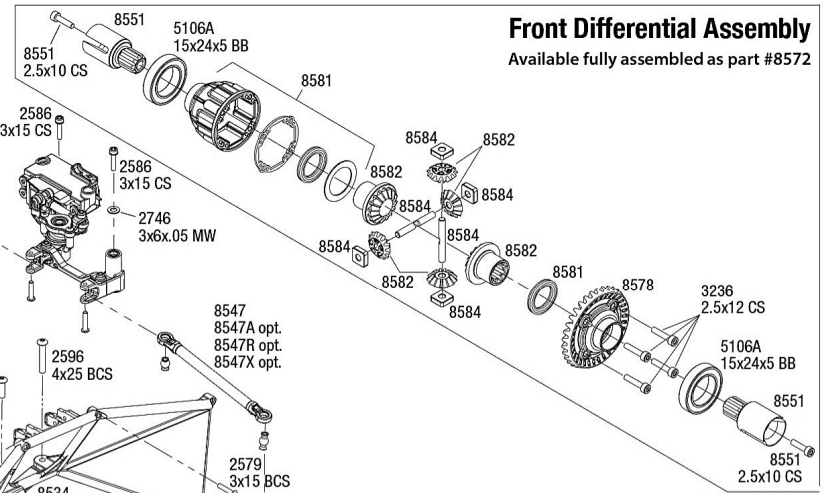

UNLIMITED DESERT RACER

Chassis Assembly

REV 210308-R05
Specifications on this page are subject to change without notice. Every attempt has been made to ensure the accuracy of this drawing; however, Traxxas cannot be held responsible for typographical or other errors.

See Parts List for a complete listing of optional accessories.

UNLIMITED DESERT RACER

Front Assembly

Front Differential Assembly
Available fully assembled as part #8572

Steering Assembly

REV 210308-R05
See Parts List for a complete
listing of optional accessories.

Roll Cage Assembly

UNLIMITED DESERT RACER

Specifications on this page are subject to change without notice. Every attempt has been made to ensure the accuracy of this drawing; however, Traxxas cannot be held responsible for typographical or other errors.

REV 210308-R05
See Parts List for a complete listing of optional accessories.

UNLIMITED DESERT RACER

Transmission Assembly

Center Differential

Available fully assembled as part #8571

Transmission Planetary Gears