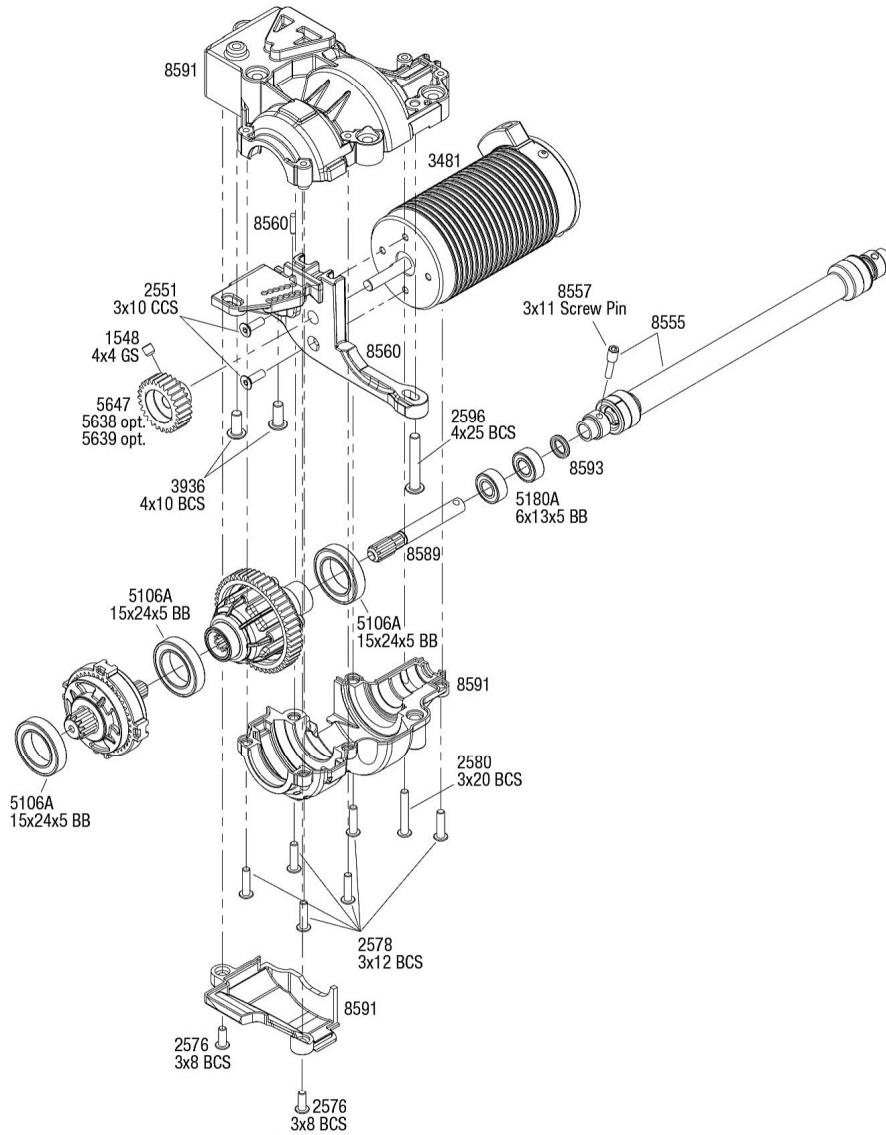

See Parts List for a complete listing of optional accessories.

UNLIMITED DESERT RACER

Front Assembly

Front Differential Assembly
Available fully assembled as part #8572

Steering Assembly

REV 210308-R05
See Parts List for a complete
listing of optional accessories.

Roll Cage Assembly

UNLIMITED DESERT RACER

Specifications on this page are subject to change without notice. Every attempt has been made to ensure the accuracy of this drawing; however, Traxxas cannot be held responsible for typographical or other errors.

REV 210308-R05
See Parts List for a complete listing of optional accessories.

UNLIMITED DESERT RACER

Transmission Assembly

Center Differential

Available fully assembled as part #8571

Transmission Planetary Gears

See Parts List for a complete listing of optional accessories.

REV 210308-R05
Specifications on this page are subject to change without notice. Every attempt has been made to ensure the accuracy of this drawing; however, Traxxas cannot be held responsible for typographical or other errors.