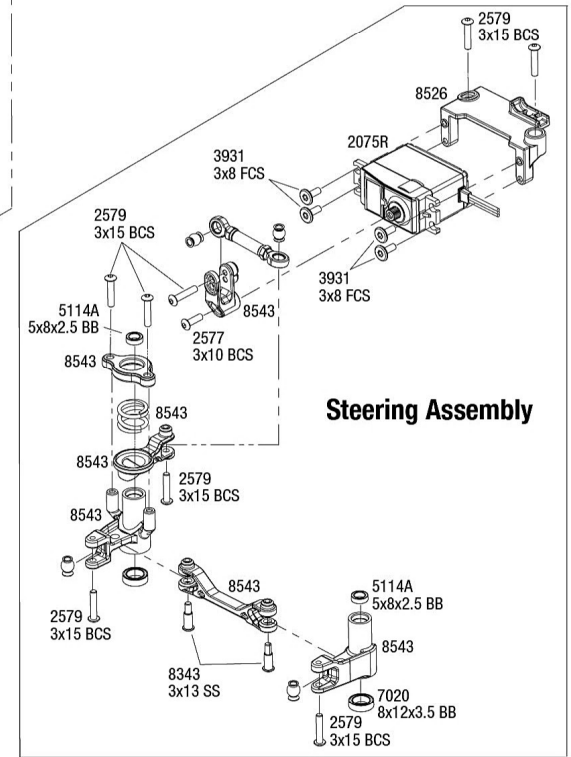

UNLIMITED DESERT RACER

Chassis Assembly

REV 210308-R05
Specifications on this page are subject to change without notice. Every attempt has been made to ensure the accuracy of this drawing; however, Traxxas cannot be held responsible for typographical or other errors.

See Parts List for a complete listing of optional accessories.

UNLIMITED DESERT RACER

Front Assembly

Front Differential Assembly
Available fully assembled as part #8572

Steering Assembly

REV 210308-R05
See Parts List for a complete
listing of optional accessories.

Roll Cage Assembly

UNLIMITED DESERT RACER

Specifications on this page are subject to change without notice. Every attempt has been made to ensure the accuracy of this drawing; however, Traxxas cannot be held responsible for typographical or other errors.

REV 210308-R05
See Parts List for a complete listing of optional accessories.

UNLIMITED DESERT RACER

Transmission Assembly

Center Differential

Available fully assembled as part #8571

Transmission Planetary Gears