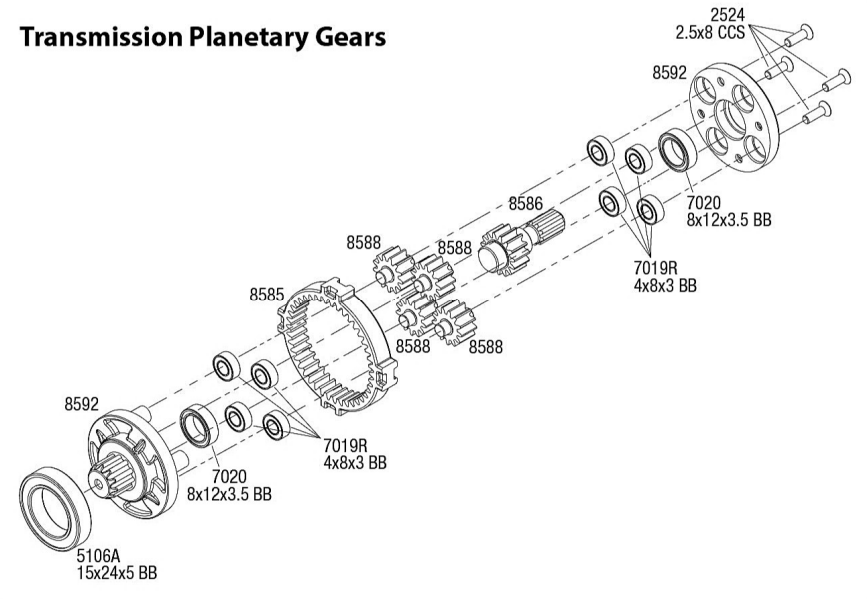

REV 210308-R05
See Parts List for a complete listing of optional accessories.

UNLIMITED DESERT RACER

Transmission Assembly

Center Differential

Available fully assembled as part #8571

Transmission Planetary Gears

See Parts List for a complete listing of optional accessories.

REV 210308-R05
Specifications on this page are subject to change without notice. Every attempt has been made to ensure the accuracy of this drawing; however, Traxxas cannot be held responsible for typographical or other errors.