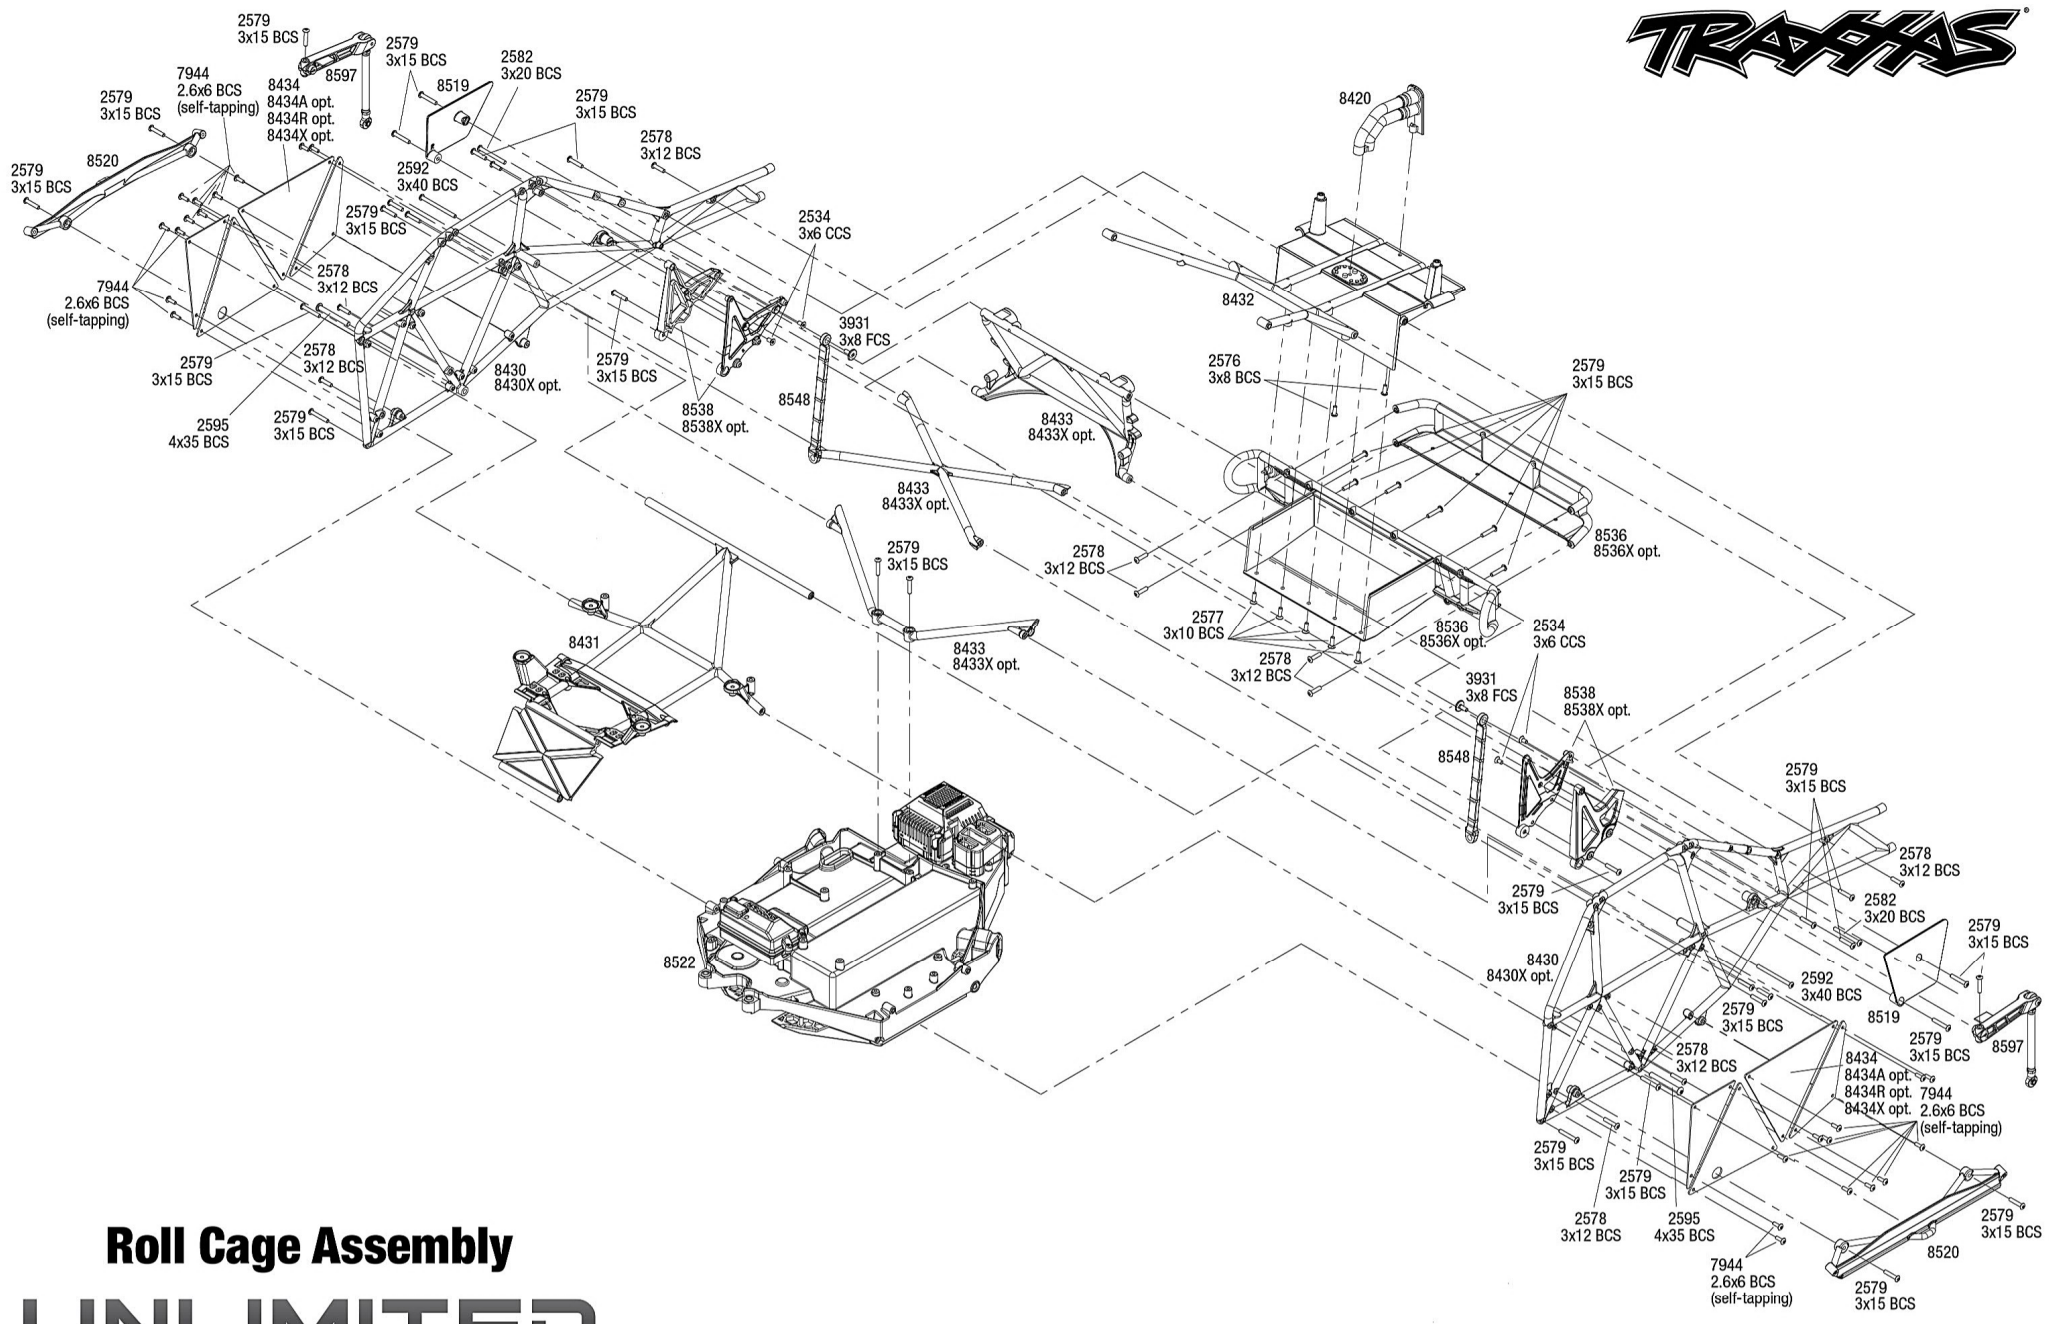

Roll Cage Assembly

UNLIMITED DESERT RACER

Specifications on this page are subject to change without notice. Every attempt has been made to ensure the accuracy of this drawing; however, Traxxas cannot be held responsible for typographical or other errors.

REV 210308-R05
See Parts List for a complete listing of optional accessories.