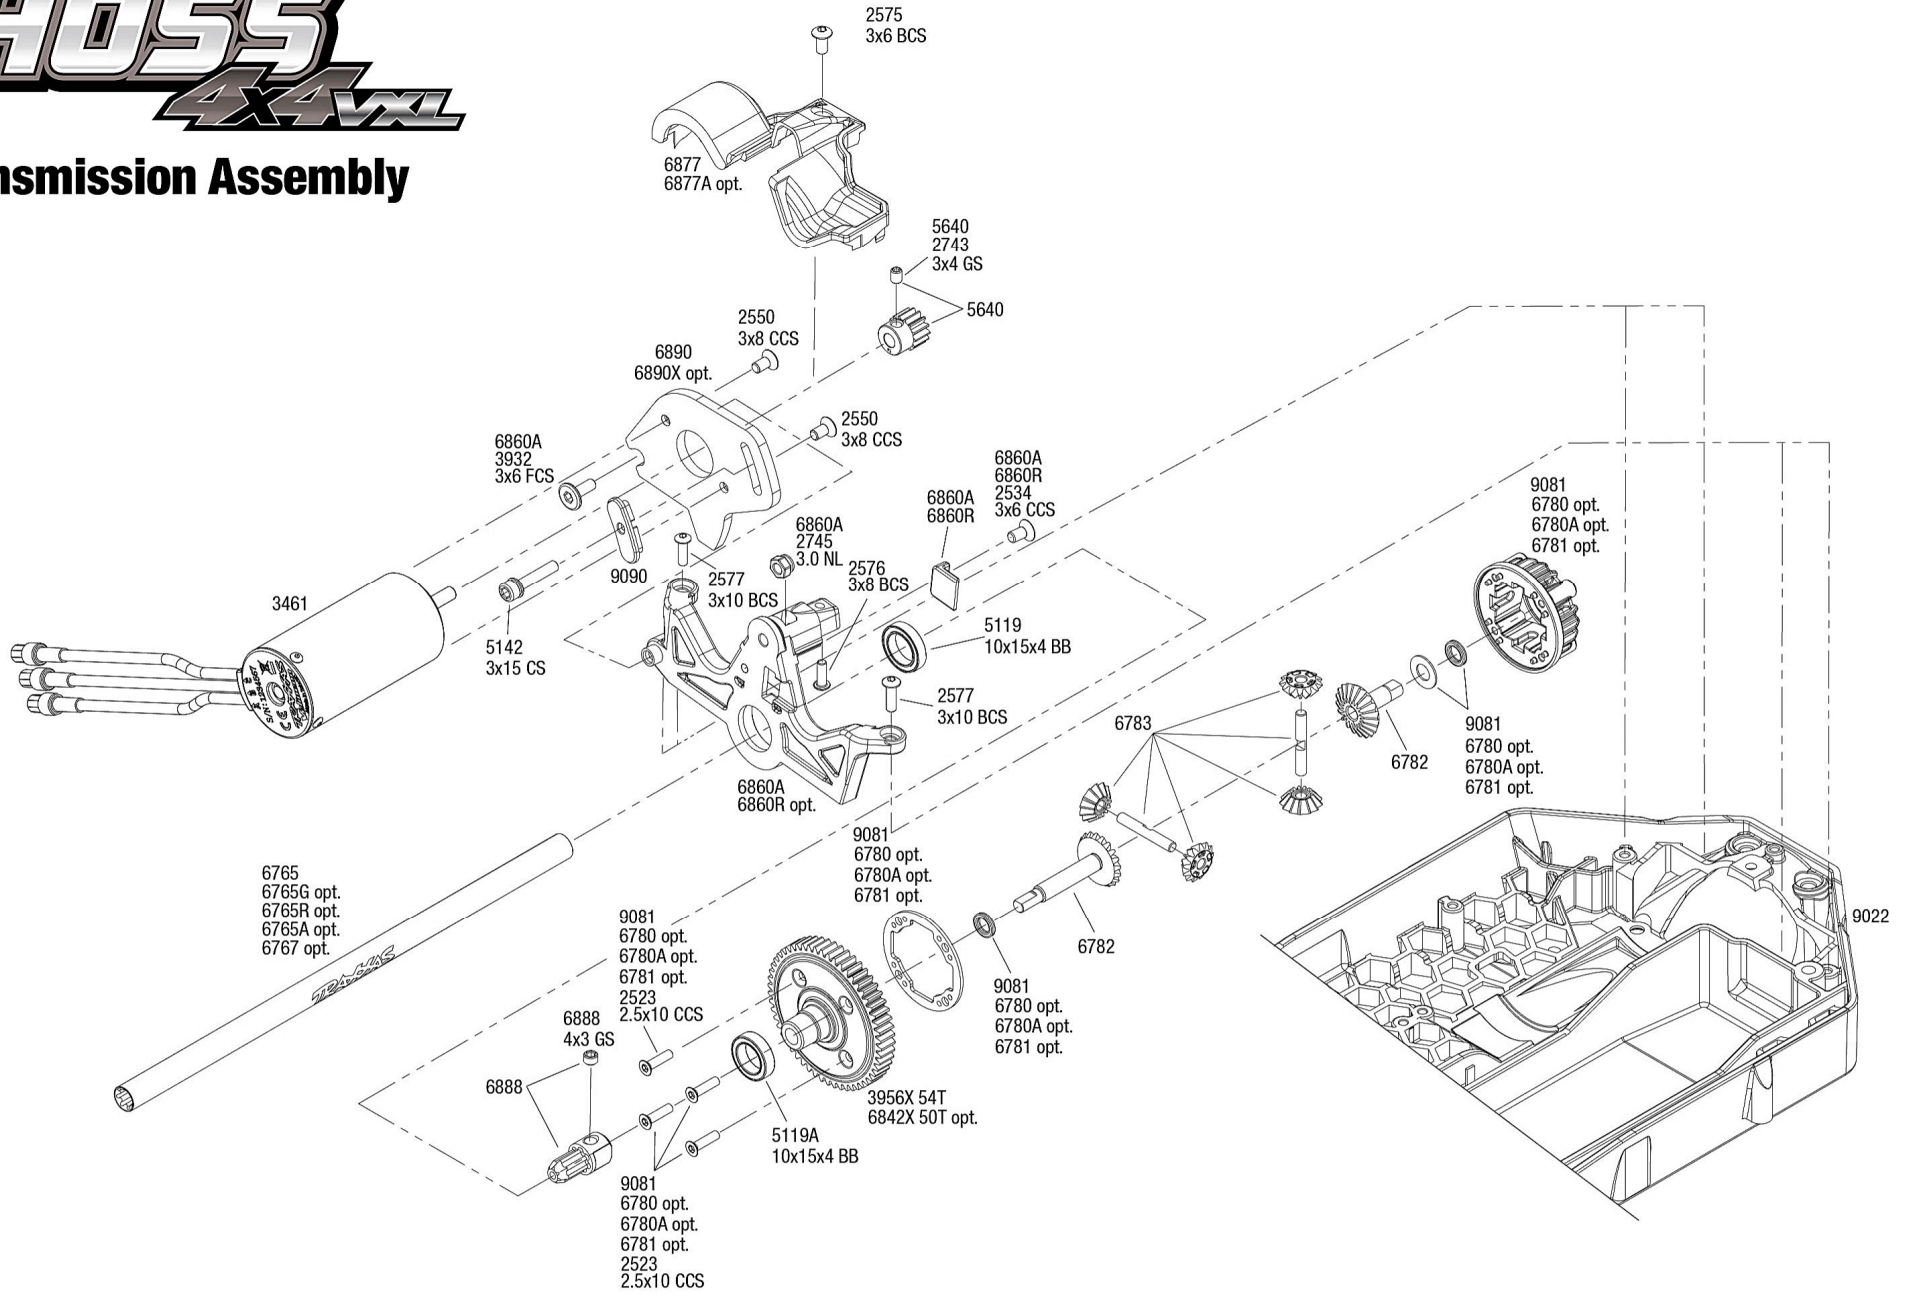

# HOSS™ 4x4vxl

## Transmission Assembly

See Parts List for a complete listing of optional accessories.

REV 210622-R09  
Specifications on this page are subject to change without notice. Every attempt has been made to ensure the accuracy of this drawing; however, Traxxas cannot be held responsible for typographical or other errors.

### Driveshafts

**Front Assembly**