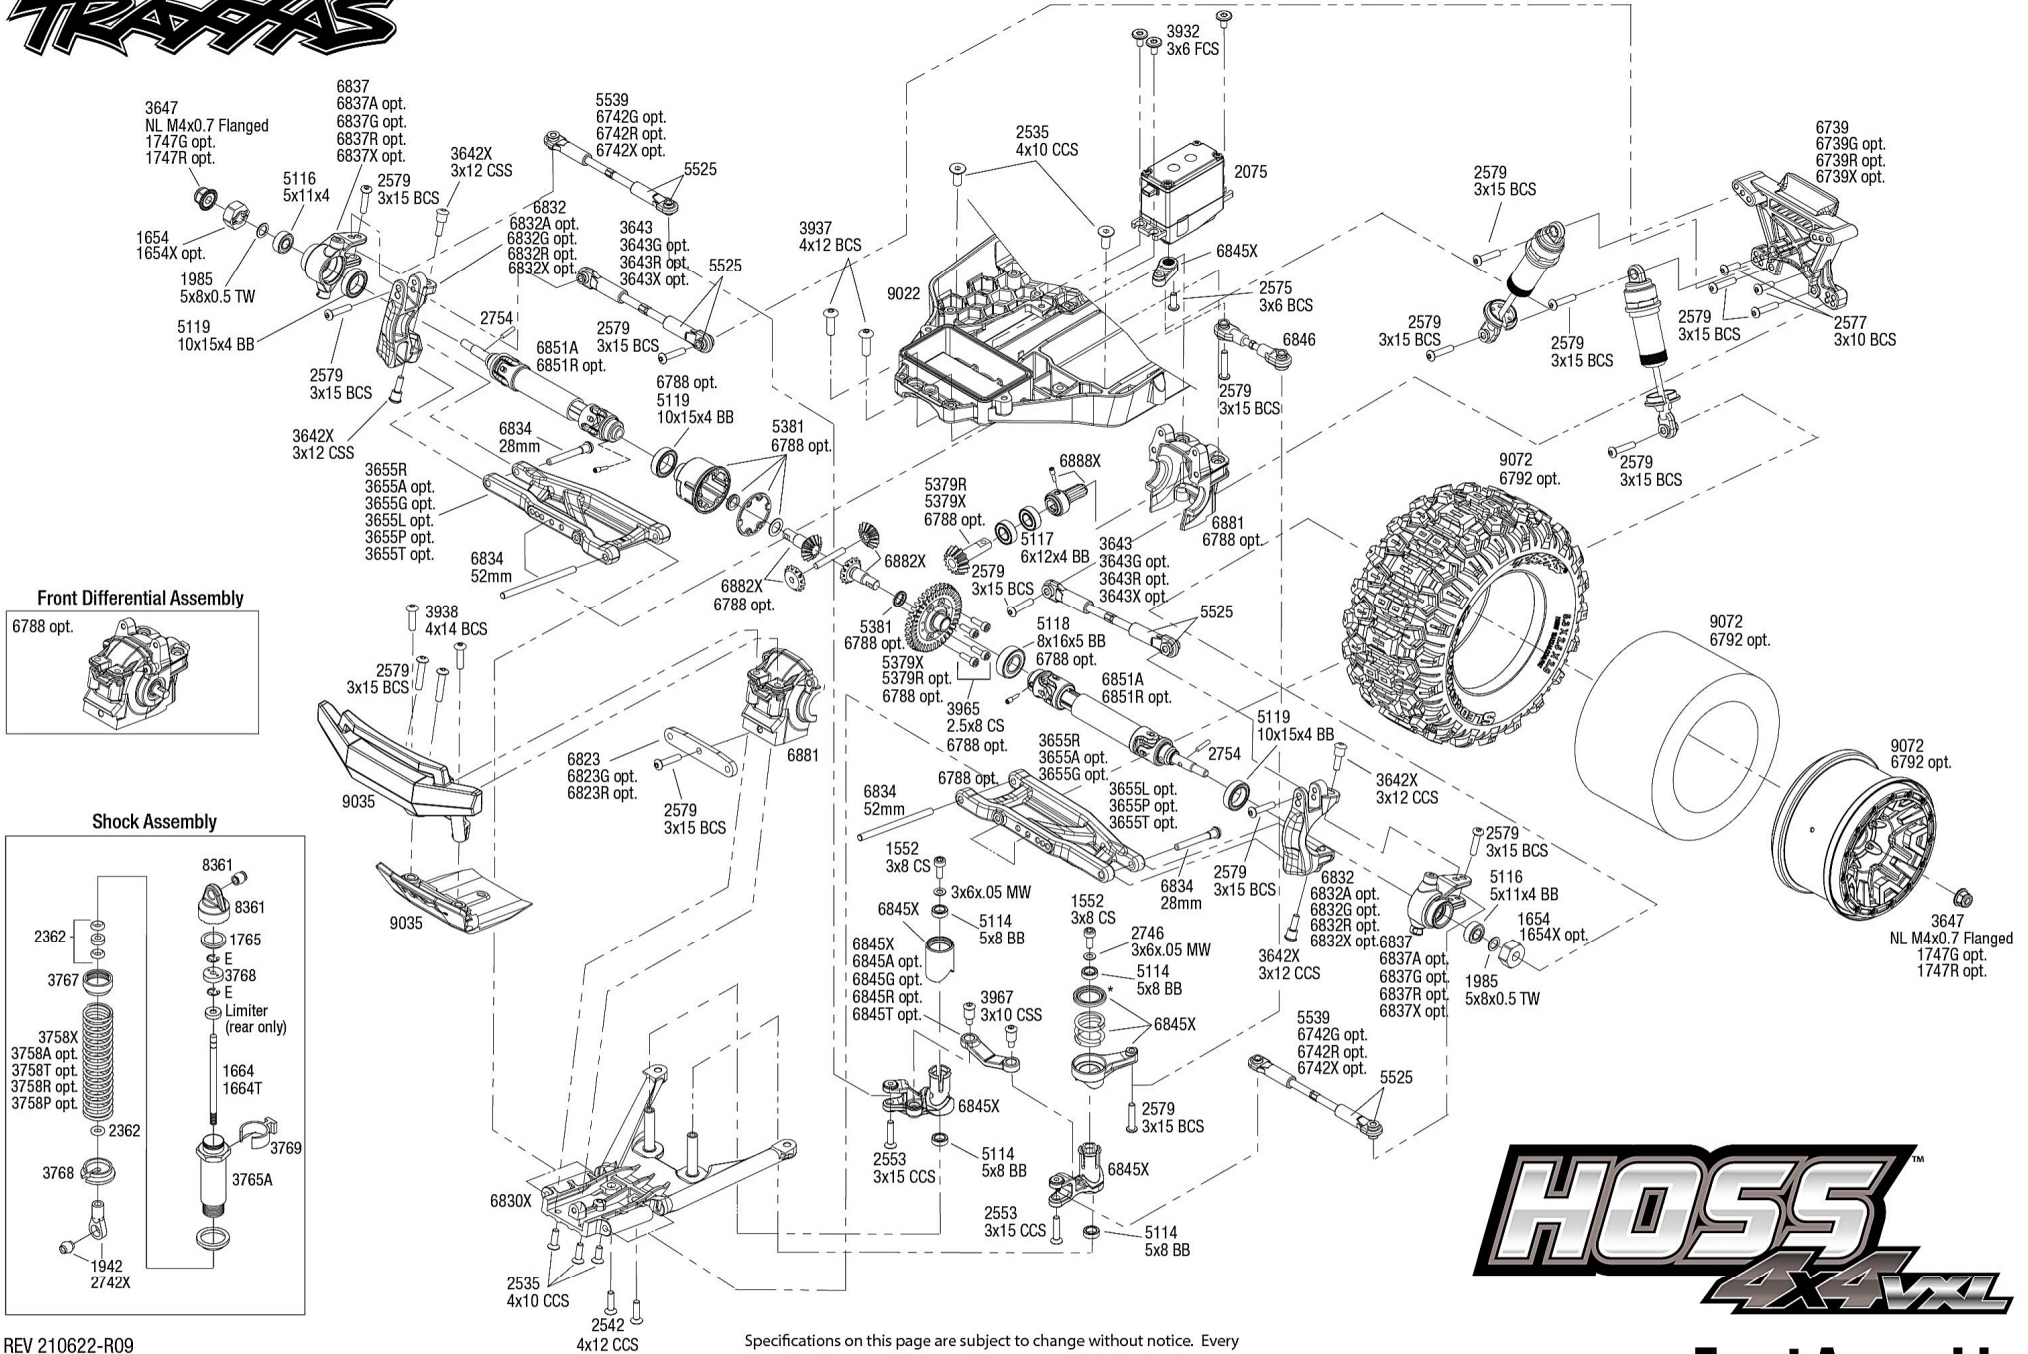

REV 210622-R09
See Parts List for a complete listing of optional accessories.

Specifications on this page are subject to change without notice. Every attempt has been made to ensure the accuracy of this drawing; however, Traxxas cannot be held responsible for typographical or other errors.