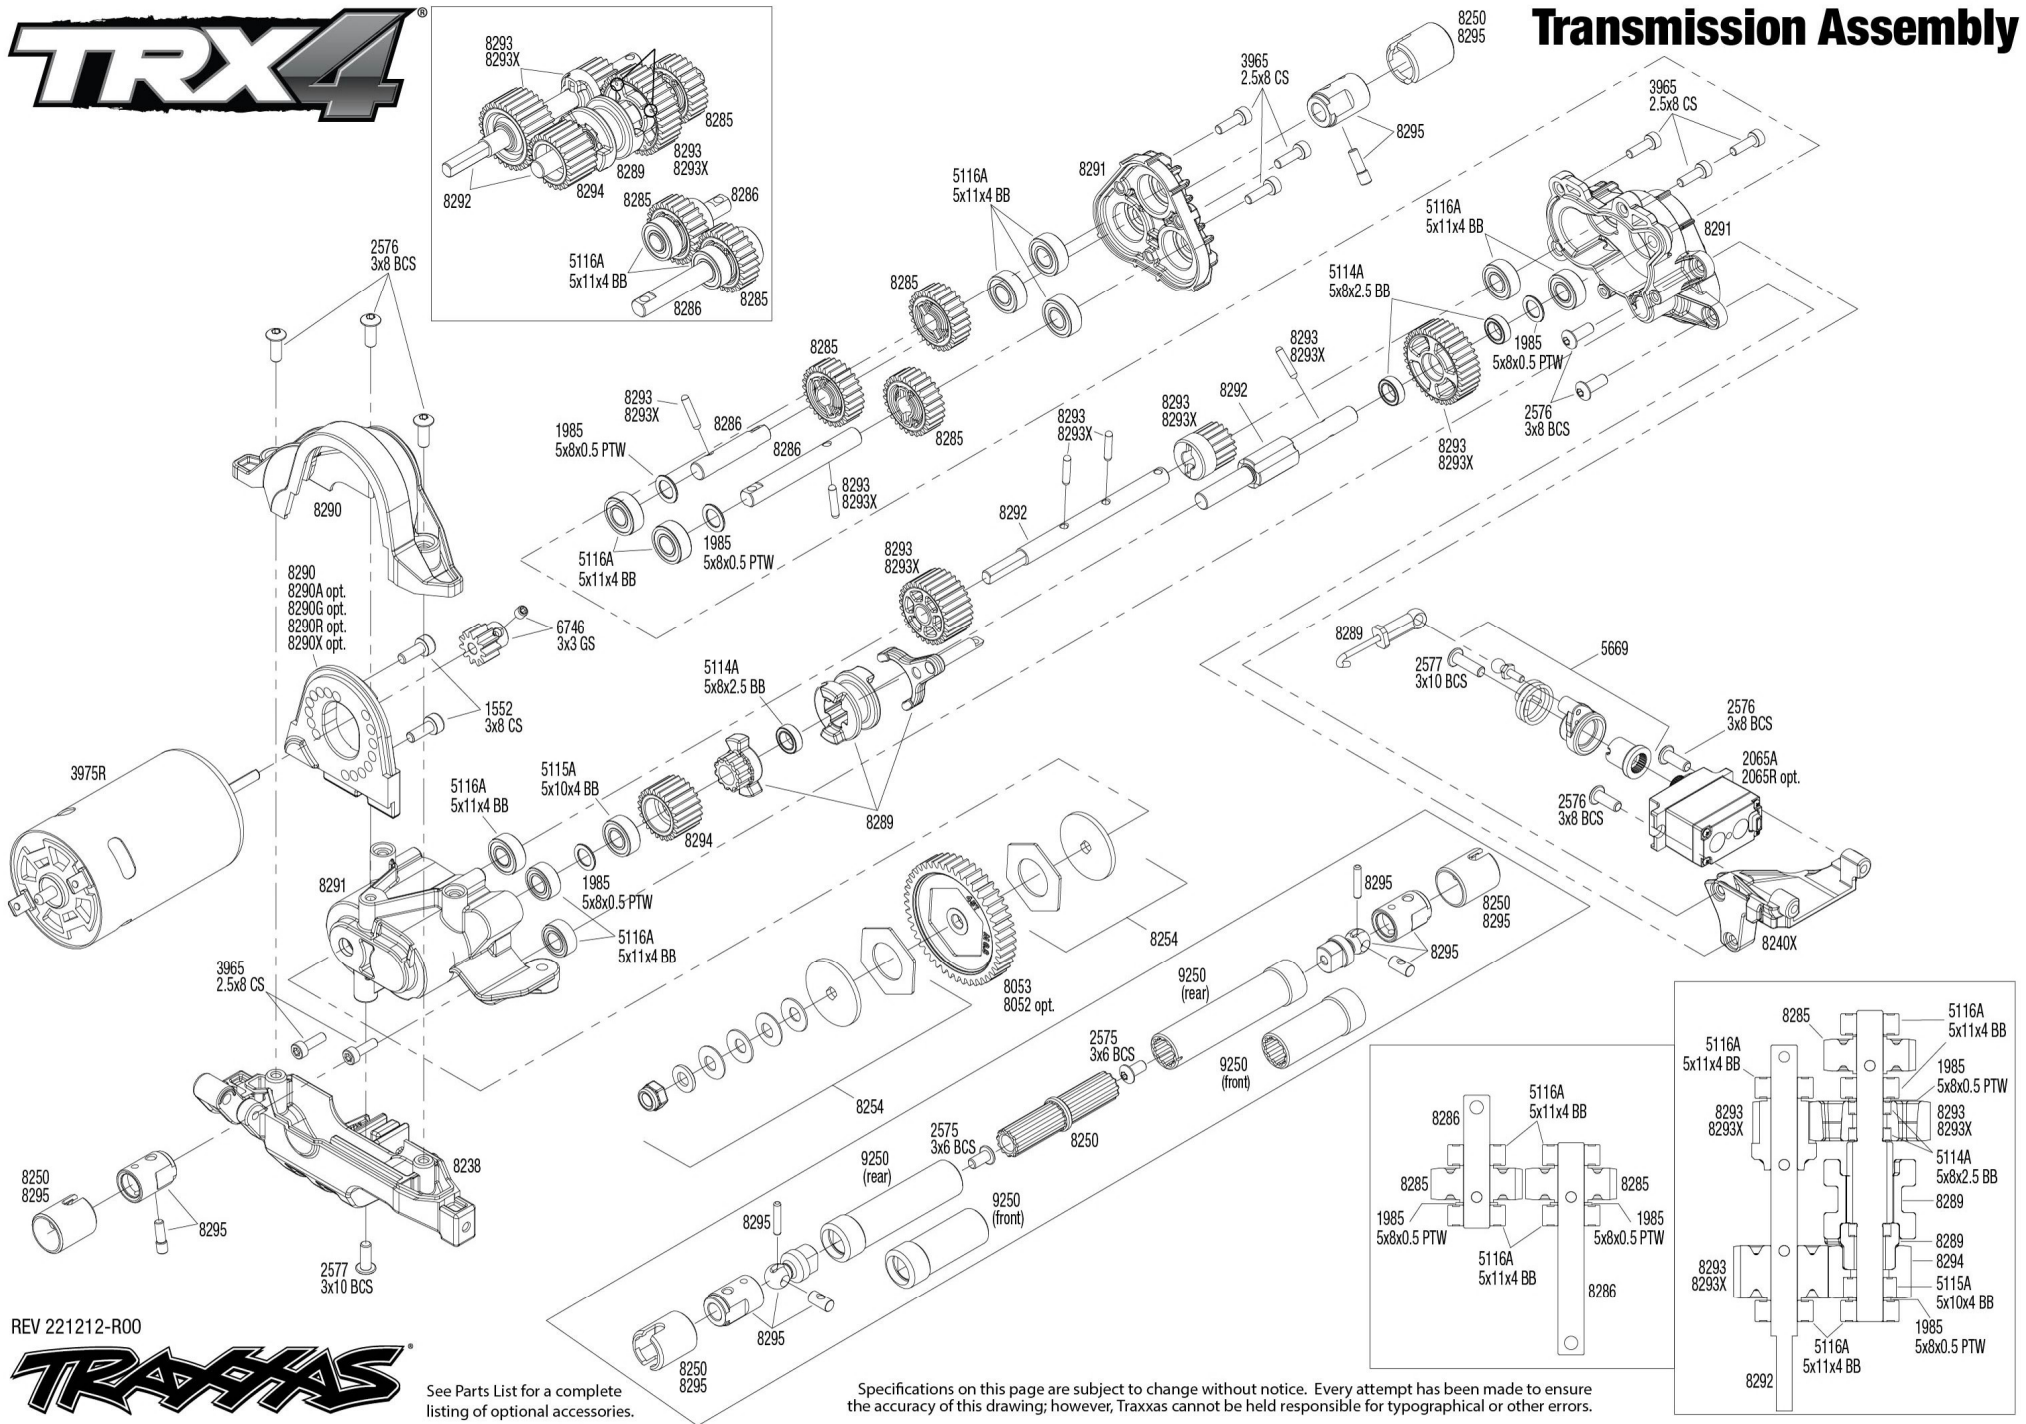

Transmission Assembly

REV 221212-R00

See Parts List for a complete listing of optional accessories.

Specifications on this page are subject to change without notice. Every attempt has been made to ensure the accuracy of this drawing; however, Traxxas cannot be held responsible for typographical or other errors.