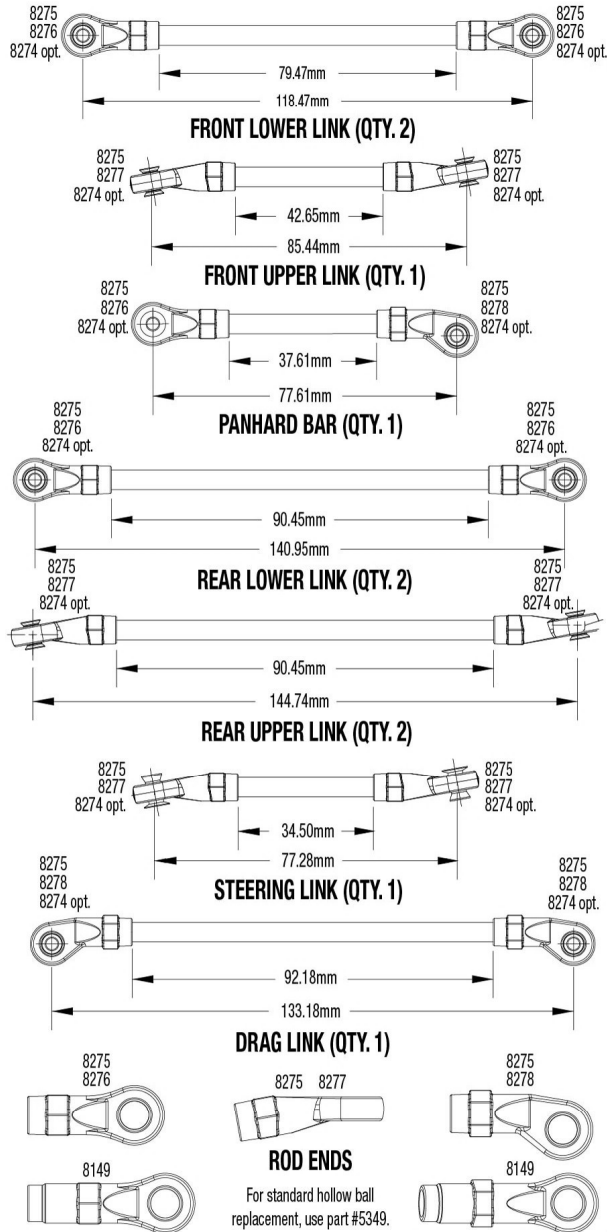

TRX4

Body Assembly

See Parts List for a complete listing of optional accessories.

Specifications on this page are subject to change without notice. Every attempt has been made to ensure the accuracy of this drawing; however, Traxxas cannot be held responsible for typographical or other errors.

TRX4[®]

Front Assembly

See Parts List for a complete listing of optional accessories.

Specifications on this page are subject to change without notice. Every attempt has been made to ensure the accuracy of this drawing; however, Traxxas cannot be held responsible for typographical or other errors.

REV 221212-R00

Link Dimensions

Modular Assembly

See Parts List for a complete listing of optional accessories.

Specifications on this page are subject to change without notice. Every attempt has been made to ensure the accuracy of this drawing; however, Traxxas cannot be held responsible for typographical or other errors.

Shock Assembly

Transmission Assembly

REV 221212-R00

See Parts List for a complete listing of optional accessories.

Specifications on this page are subject to change without notice. Every attempt has been made to ensure the accuracy of this drawing; however, Traxxas cannot be held responsible for typographical or other errors.