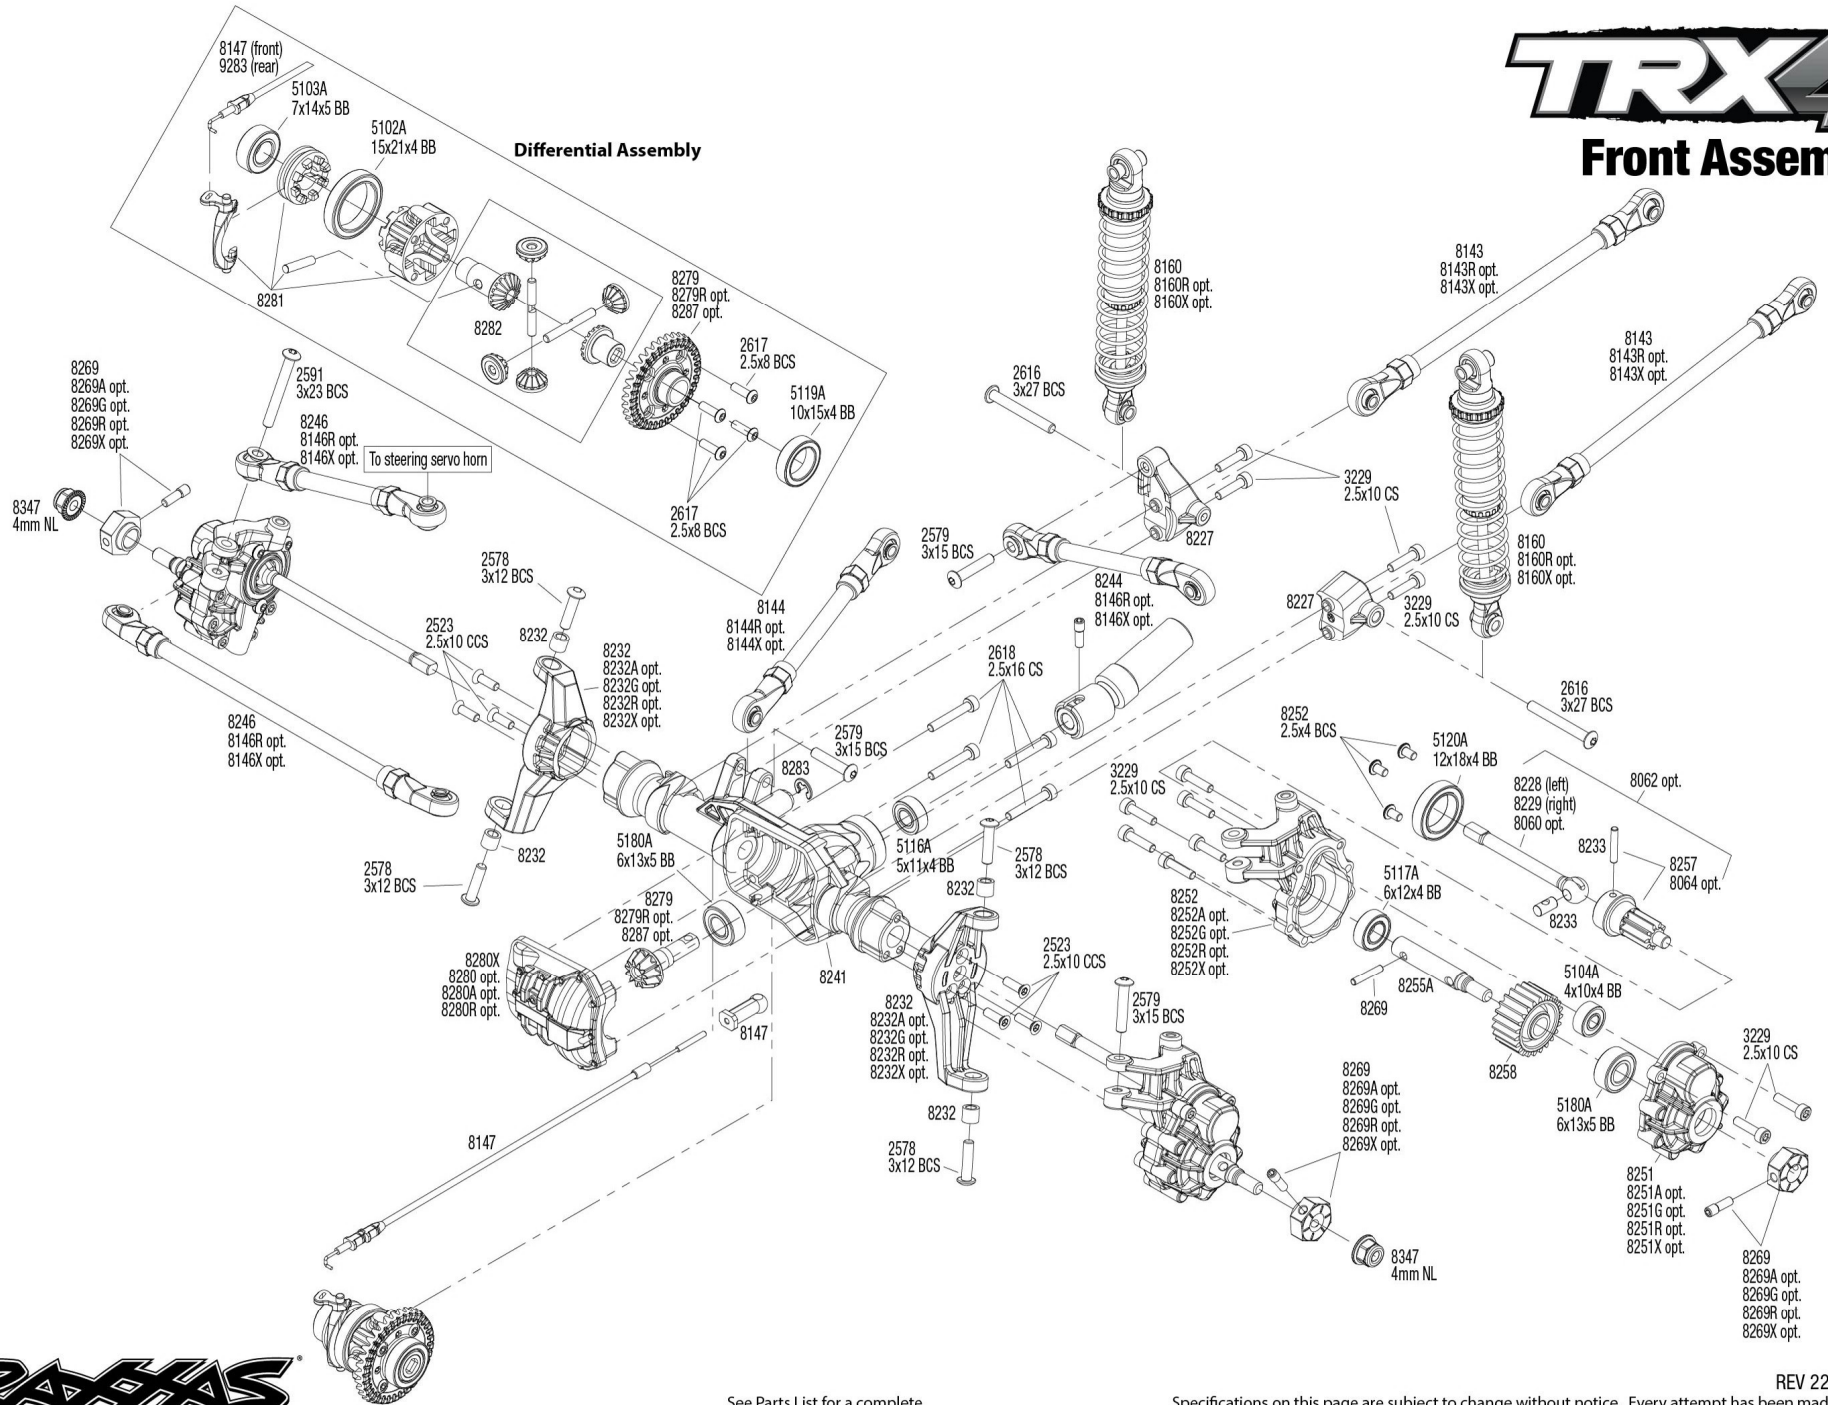

TRX4

Body Assembly

See Parts List for a complete listing of optional accessories.

Specifications on this page are subject to change without notice. Every attempt has been made to ensure the accuracy of this drawing; however, Traxxas cannot be held responsible for typographical or other errors.

TRX4[®]

Front Assembly

See Parts List for a complete listing of optional accessories.

Specifications on this page are subject to change without notice. Every attempt has been made to ensure the accuracy of this drawing; however, Traxxas cannot be held responsible for typographical or other errors.

REV 221212-R00

Link Dimensions

Modular Assembly

See Parts List for a complete listing of optional accessories.

Specifications on this page are subject to change without notice. Every attempt has been made to ensure the accuracy of this drawing; however, Traxxas cannot be held responsible for typographical or other errors.

Shock Assembly

Transmission Assembly

REV 221212-R00

See Parts List for a complete listing of optional accessories.

Specifications on this page are subject to change without notice. Every attempt has been made to ensure the accuracy of this drawing; however, Traxxas cannot be held responsible for typographical or other errors.