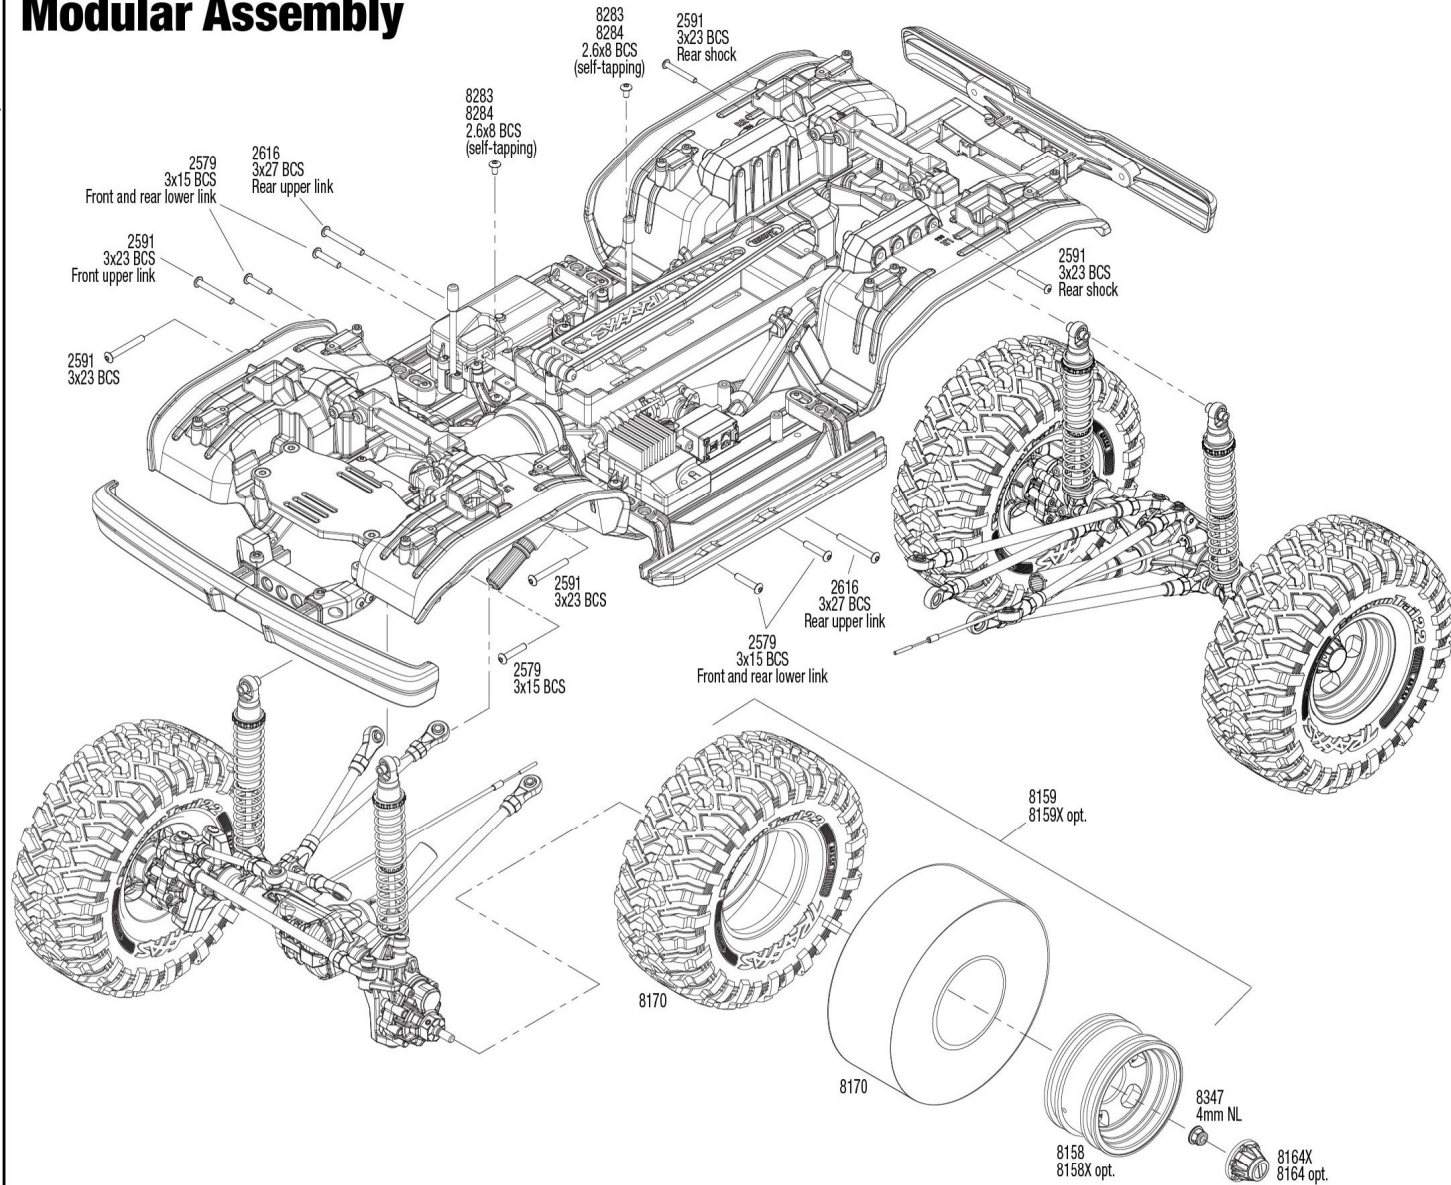

TRX4

Body Assembly

See Parts List for a complete listing of optional accessories.

Specifications on this page are subject to change without notice. Every attempt has been made to ensure the accuracy of this drawing; however, Traxxas cannot be held responsible for typographical or other errors.

TRX4[®]

Front Assembly

See Parts List for a complete listing of optional accessories.

Specifications on this page are subject to change without notice. Every attempt has been made to ensure the accuracy of this drawing; however, Traxxas cannot be held responsible for typographical or other errors.

REV 221212-R00

Link Dimensions

Modular Assembly

See Parts List for a complete listing of optional accessories.

Specifications on this page are subject to change without notice. Every attempt has been made to ensure the accuracy of this drawing; however, Traxxas cannot be held responsible for typographical or other errors.

Shock Assembly

Transmission Assembly

REV 221212-R00

See Parts List for a complete listing of optional accessories.

Specifications on this page are subject to change without notice. Every attempt has been made to ensure the accuracy of this drawing; however, Traxxas cannot be held responsible for typographical or other errors.