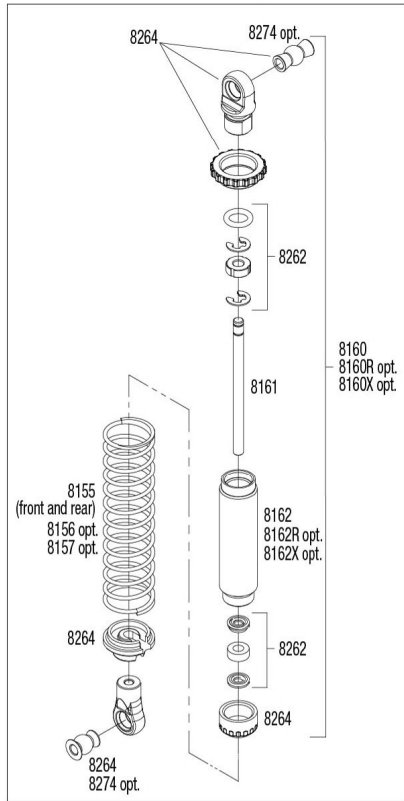

TRX4[®]

Front Assembly

See Parts List for a complete listing of optional accessories.

Specifications on this page are subject to change without notice. Every attempt has been made to ensure the accuracy of this drawing; however, Traxxas cannot be held responsible for typographical or other errors.

REV 221212-R00

Link Dimensions

Modular Assembly

See Parts List for a complete listing of optional accessories.

Specifications on this page are subject to change without notice. Every attempt has been made to ensure the accuracy of this drawing; however, Traxxas cannot be held responsible for typographical or other errors.

Shock Assembly

Transmission Assembly

REV 221212-R00

See Parts List for a complete listing of optional accessories.

Specifications on this page are subject to change without notice. Every attempt has been made to ensure the accuracy of this drawing; however, Traxxas cannot be held responsible for typographical or other errors.