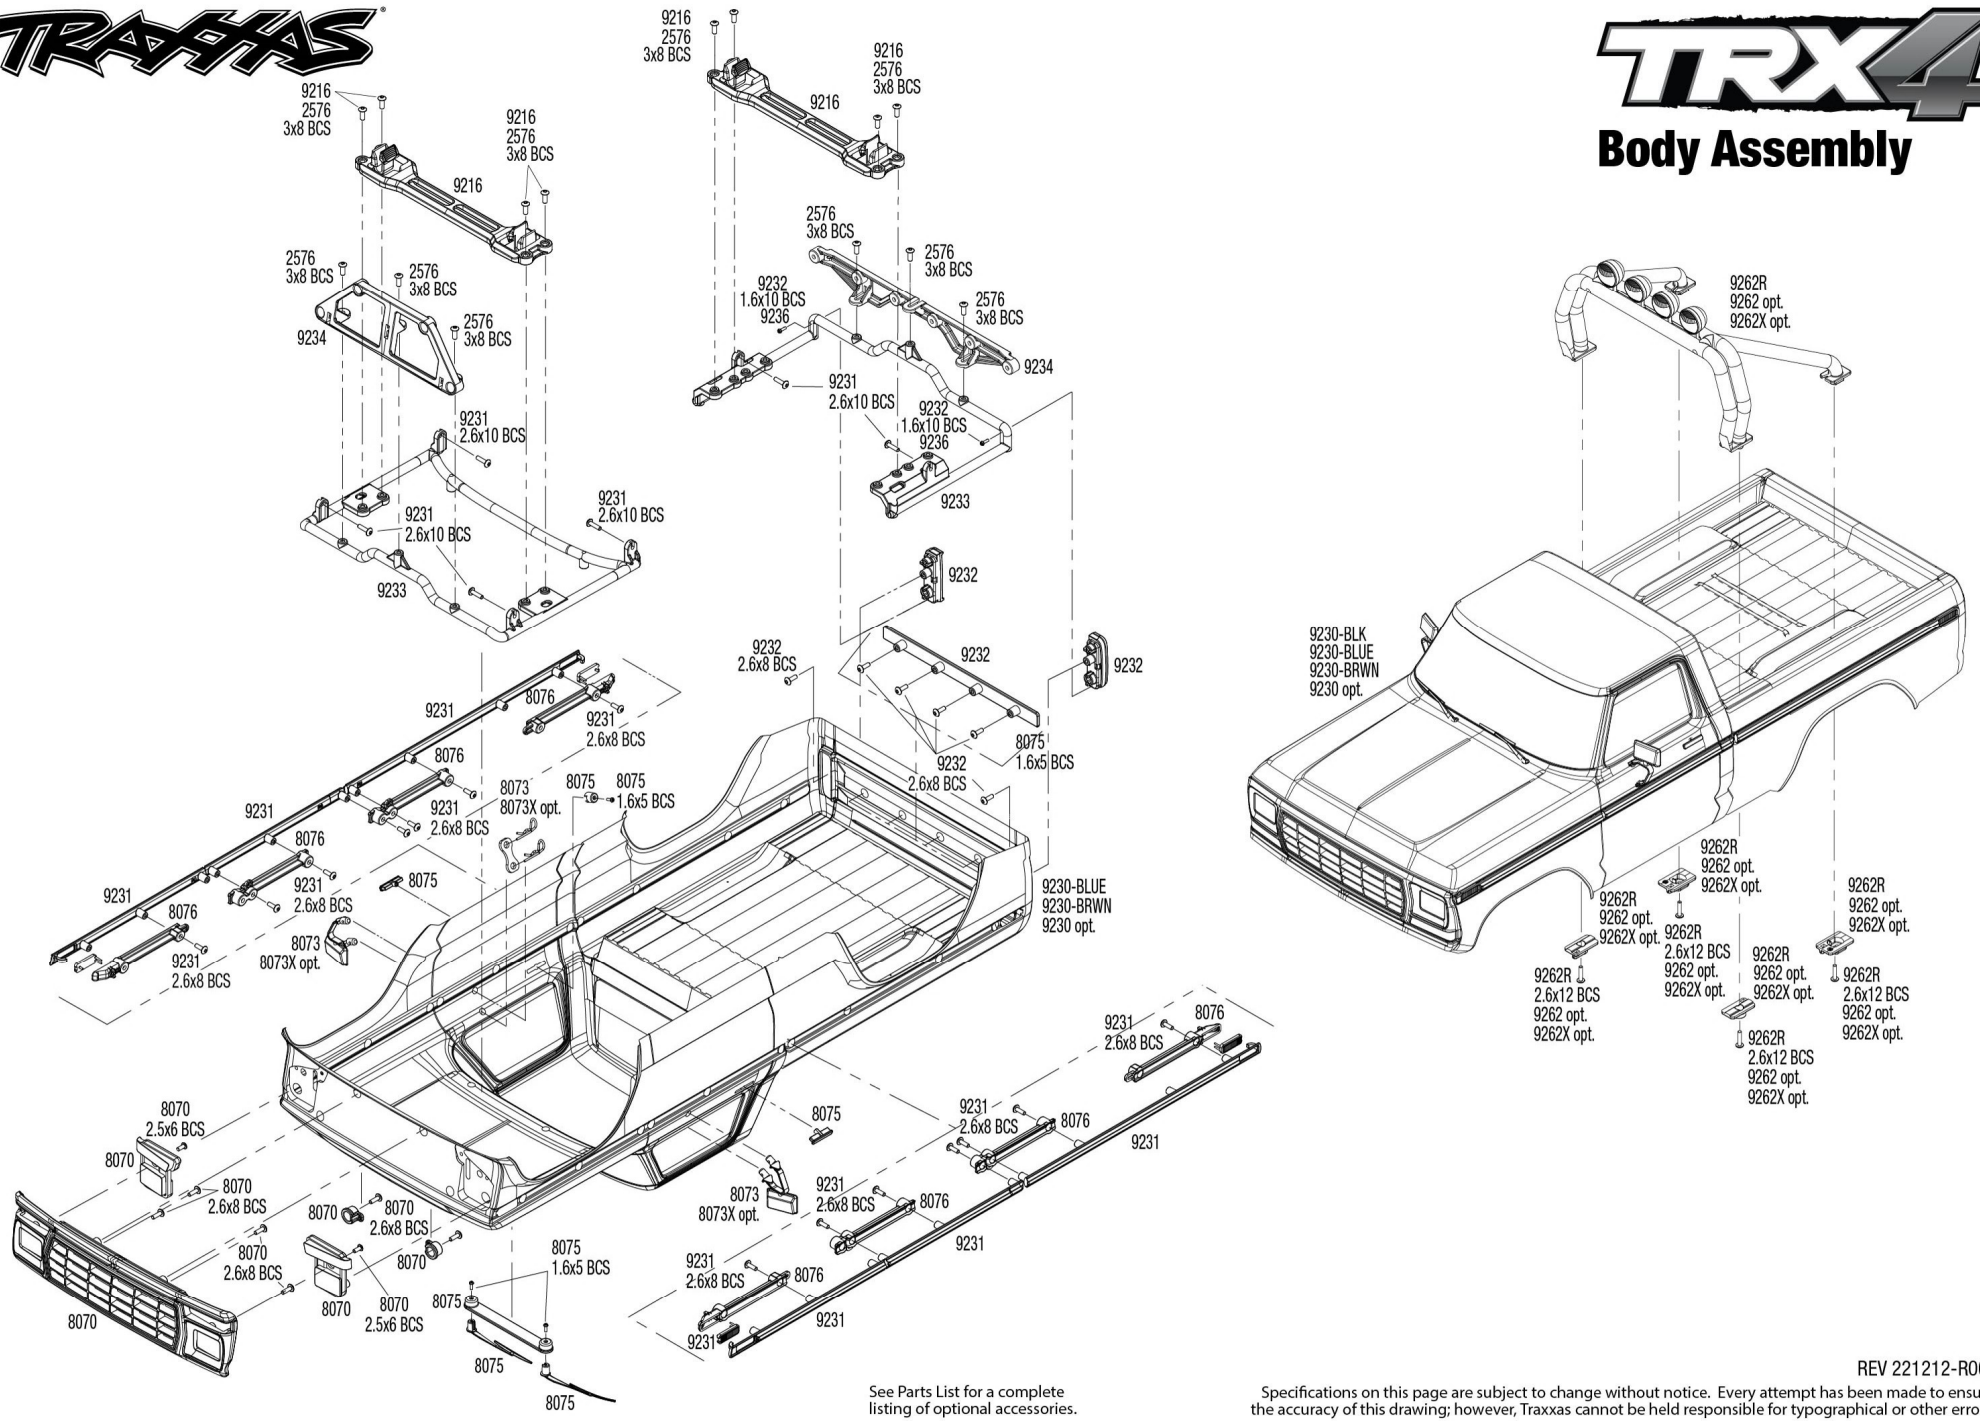

TRX4

Body Assembly

See Parts List for a complete listing of optional accessories.

Specifications on this page are subject to change without notice. Every attempt has been made to ensure the accuracy of this drawing; however, Traxxas cannot be held responsible for typographical or other errors.

TRX4[®]

Front Assembly

See Parts List for a complete listing of optional accessories.

Specifications on this page are subject to change without notice. Every attempt has been made to ensure the accuracy of this drawing; however, Traxxas cannot be held responsible for typographical or other errors.

REV 221212-R00

Link Dimensions

Modular Assembly

See Parts List for a complete listing of optional accessories.

Specifications on this page are subject to change without notice. Every attempt has been made to ensure the accuracy of this drawing; however, Traxxas cannot be held responsible for typographical or other errors.

Shock Assembly

Transmission Assembly

REV 221212-R00

See Parts List for a complete listing of optional accessories.

Specifications on this page are subject to change without notice. Every attempt has been made to ensure the accuracy of this drawing; however, Traxxas cannot be held responsible for typographical or other errors.