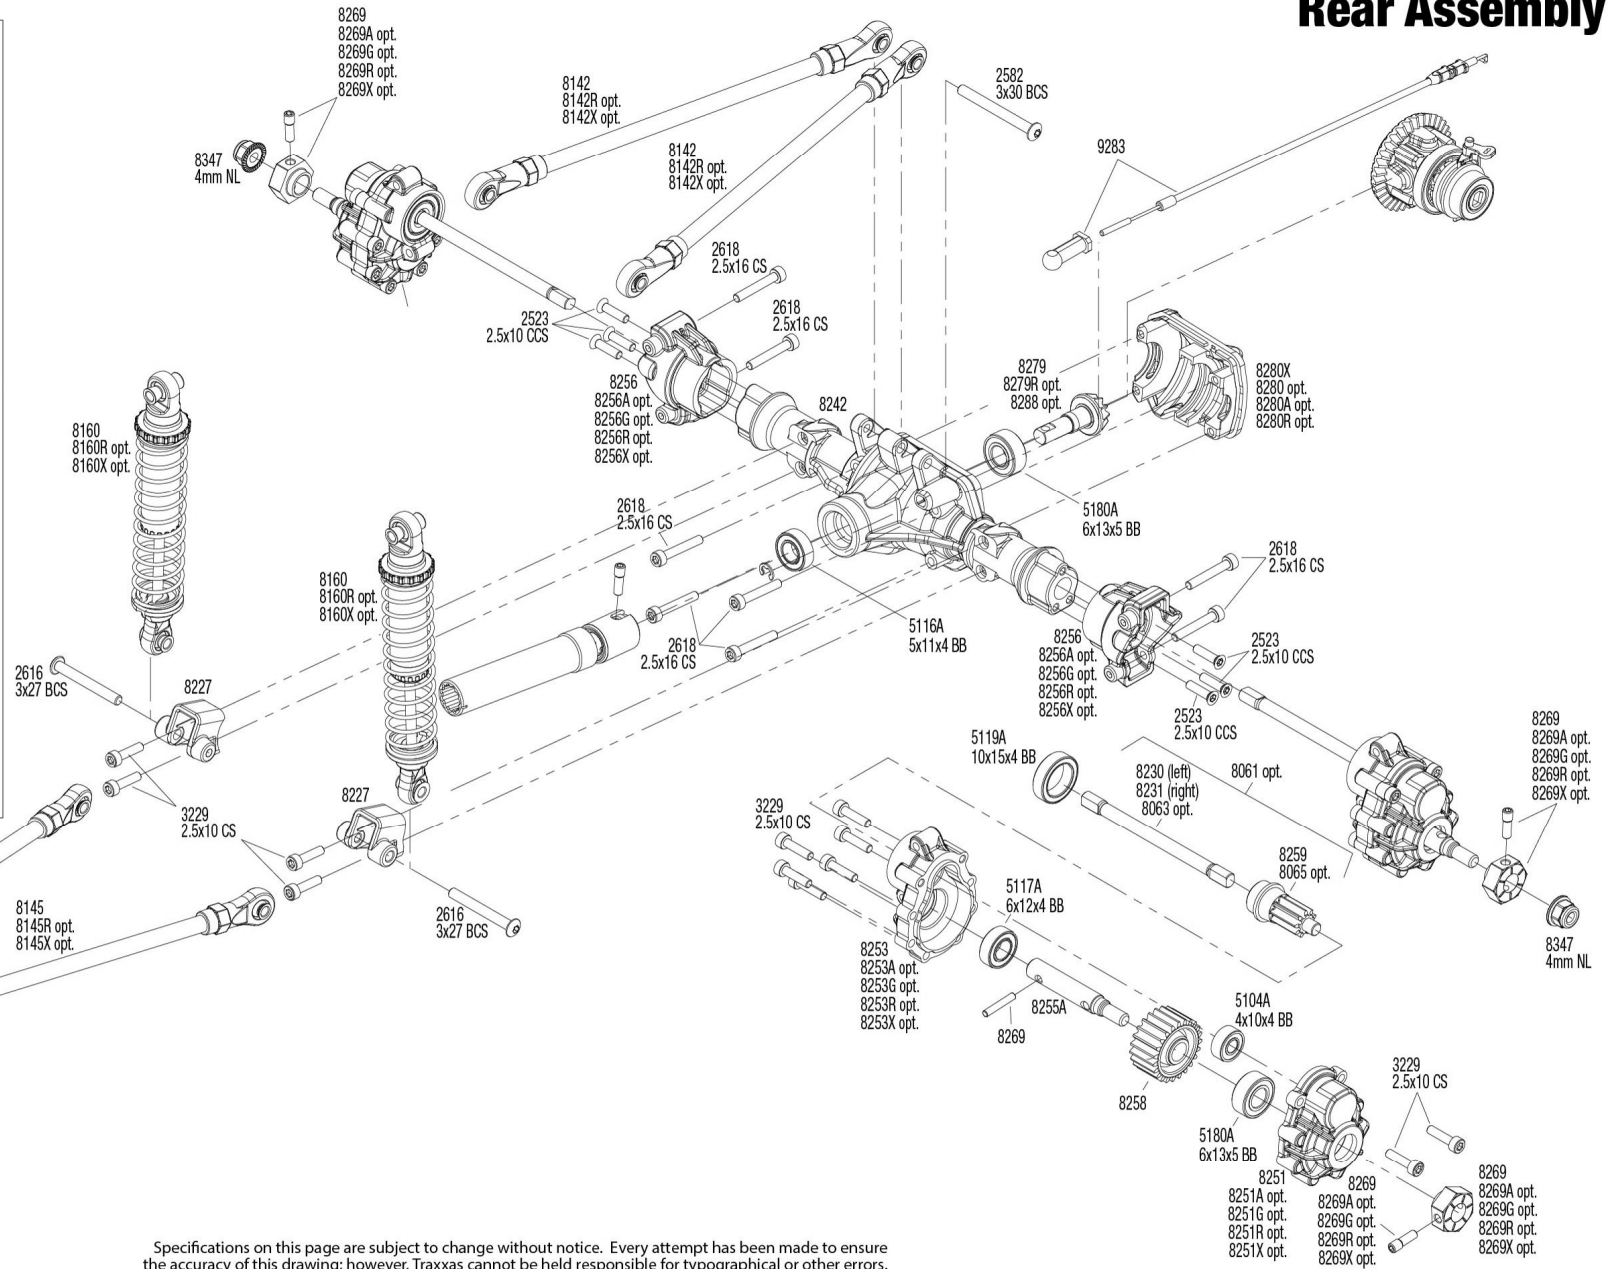

REV 221212-R00

Link Dimensions

Modular Assembly

See Parts List for a complete listing of optional accessories.

Specifications on this page are subject to change without notice. Every attempt has been made to ensure the accuracy of this drawing; however, Traxxas cannot be held responsible for typographical or other errors.

Shock Assembly

Transmission Assembly

REV 221212-R00

See Parts List for a complete listing of optional accessories.

Specifications on this page are subject to change without notice. Every attempt has been made to ensure the accuracy of this drawing; however, Traxxas cannot be held responsible for typographical or other errors.