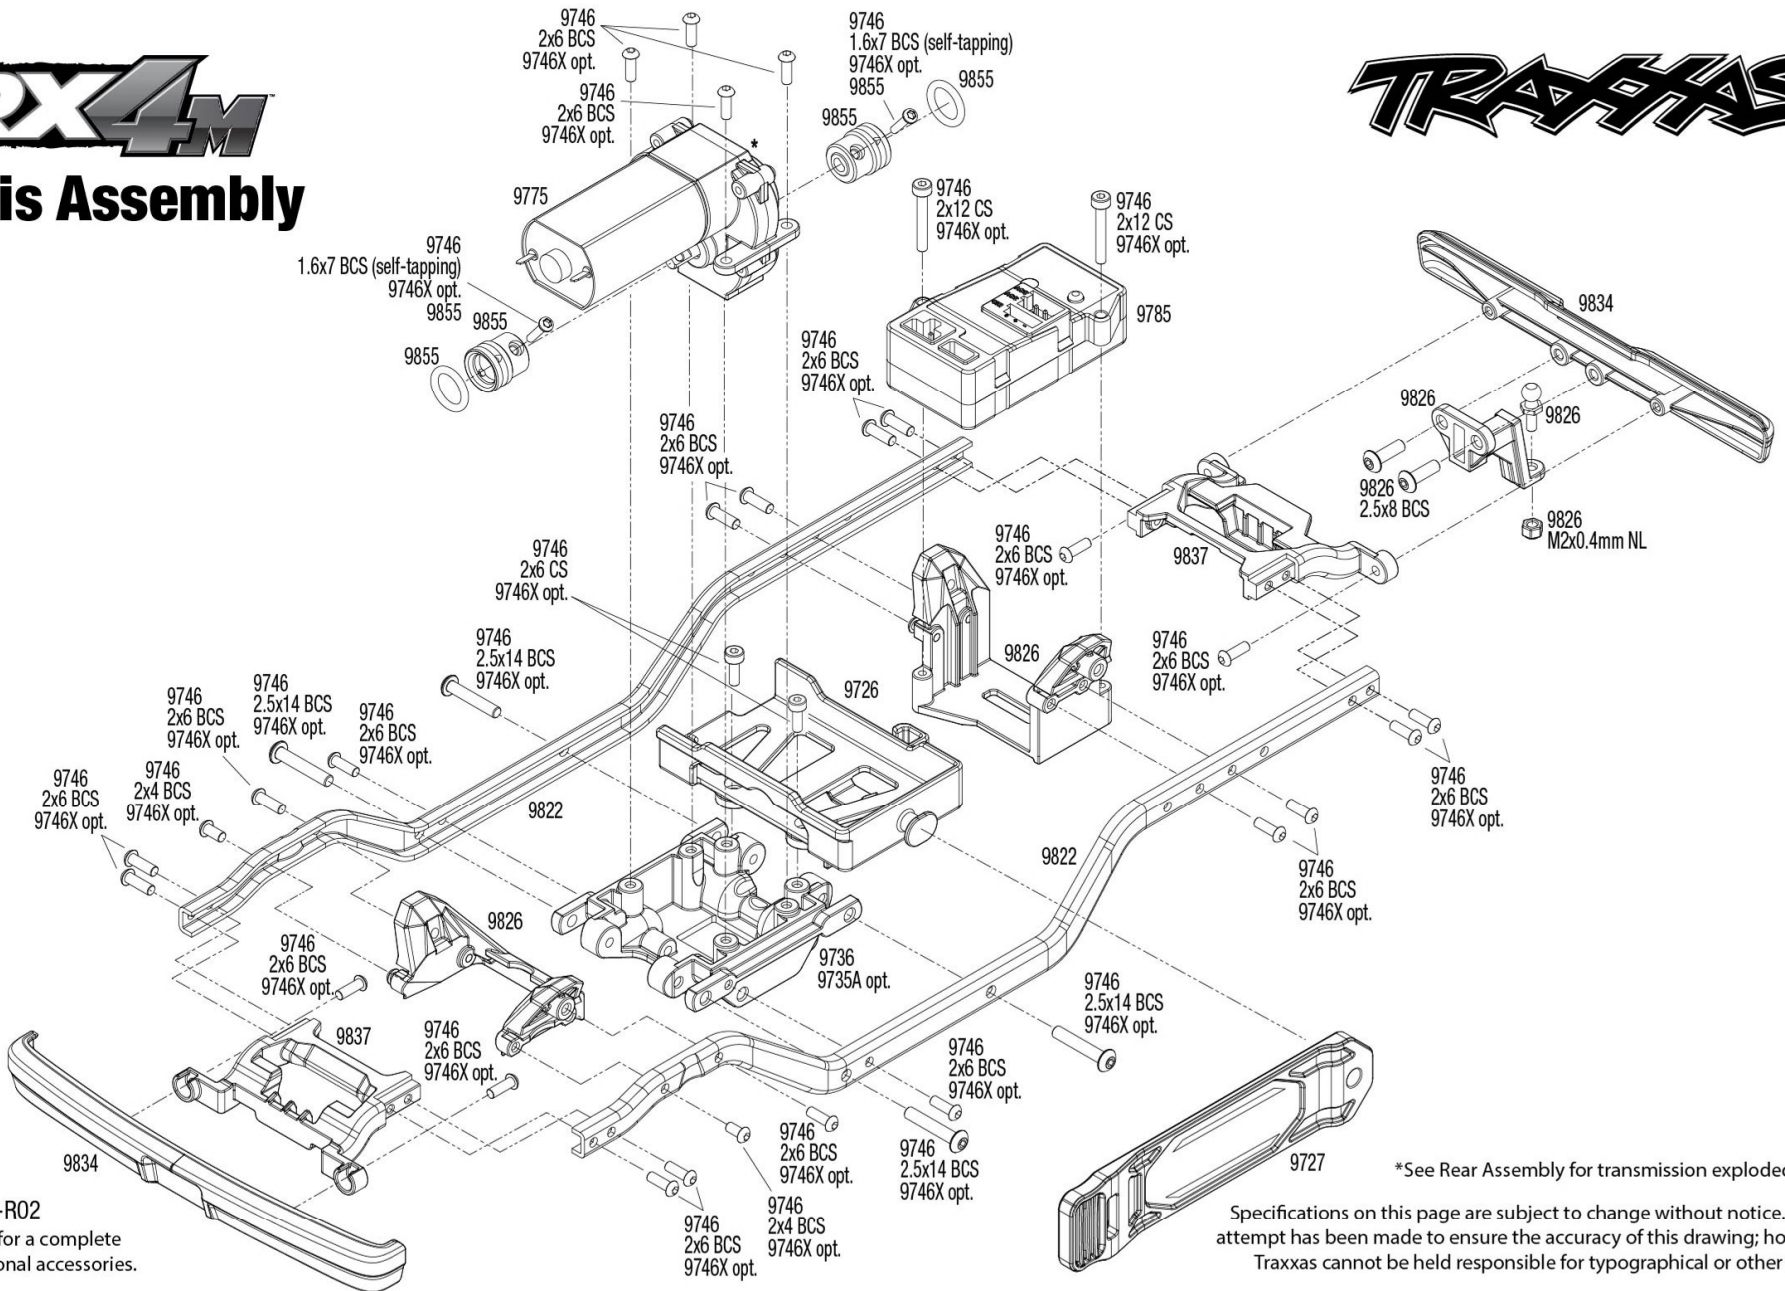

## Body Assembly

See Parts List for a complete listing of optional accessories.

Specifications on this page are subject to change without notice. Every attempt has been made to ensure the accuracy of this drawing; however, Traxxas cannot be held responsible for typographical or other errors.

# TRX4M Chassis Assembly

REV 230907-R02  
See Parts List for a complete listing of optional accessories.

\*See Rear Assembly for transmission exploded view.

Specifications on this page are subject to change without notice. Every attempt has been made to ensure the accuracy of this drawing; however, Traxxas cannot be held responsible for typographical or other errors.

## Rear Assembly