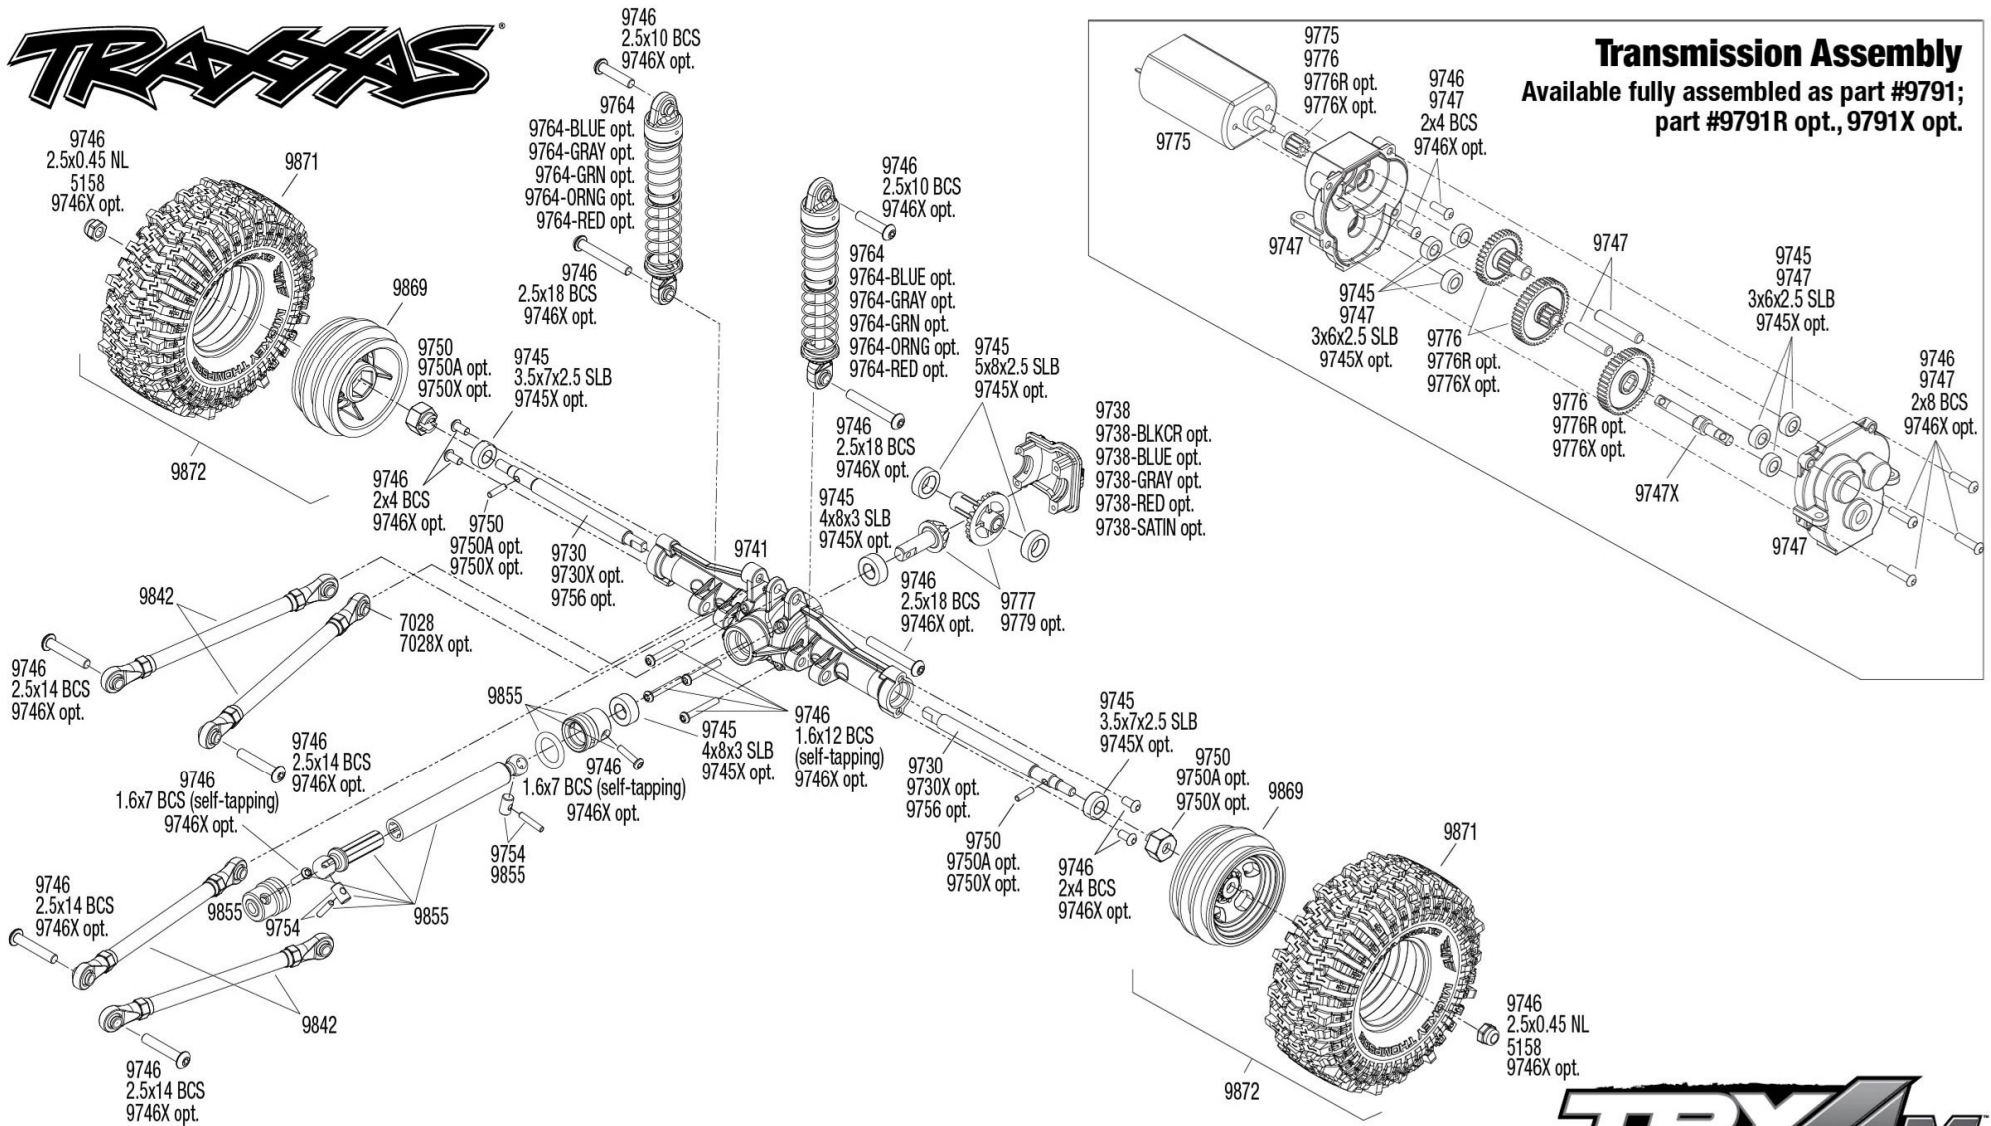

TRAXXAS

REV 230907-R02
See Parts List for a complete listing of optional accessories.

Specifications on this page are subject to change without notice. Every attempt has been made to ensure the accuracy of this drawing; however, Traxxas cannot be held responsible for typographical or other errors.

TRX4M

Rear Assembly