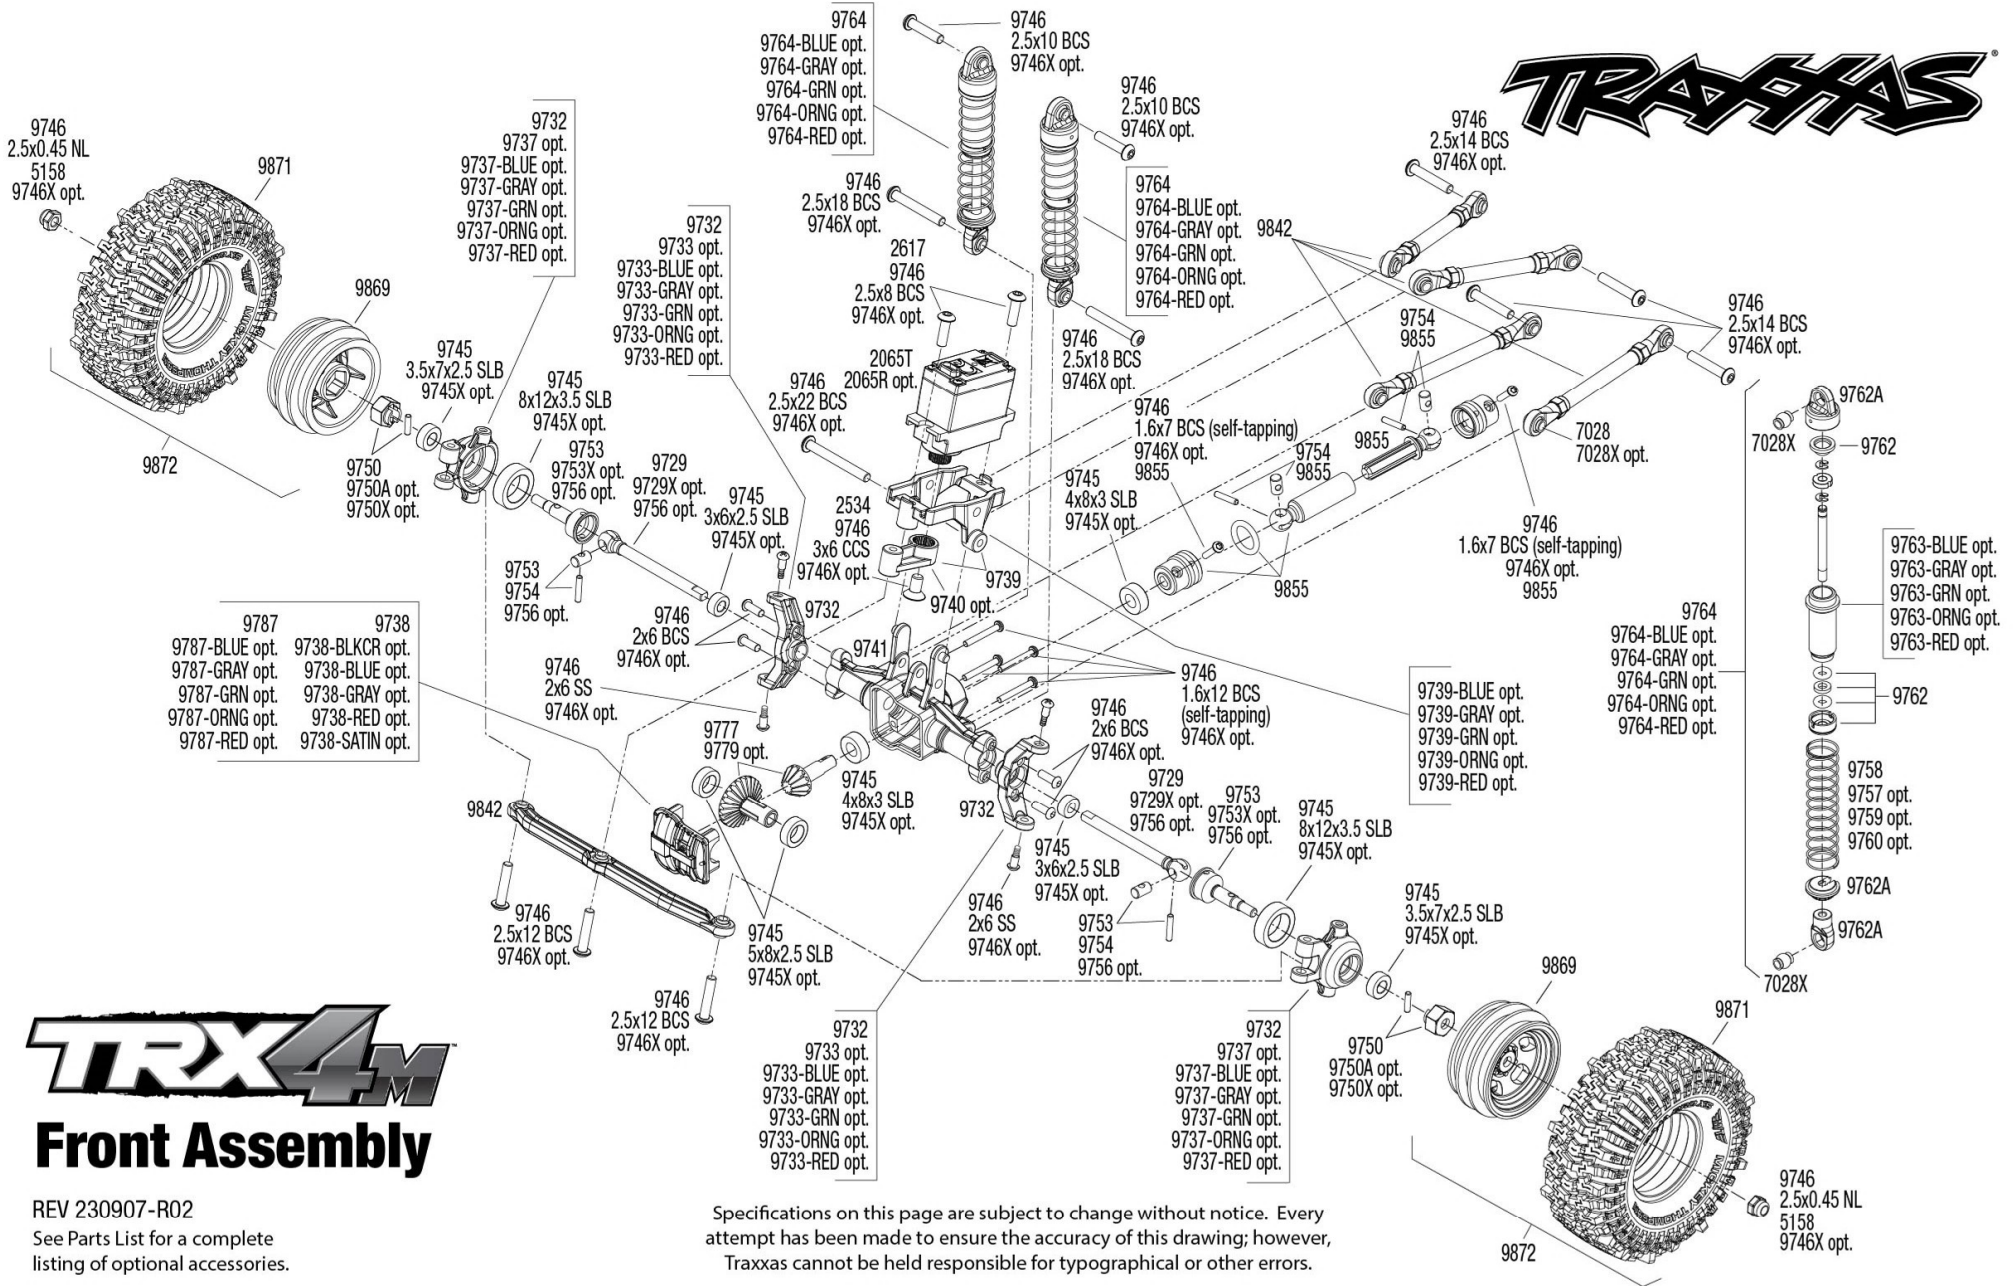

## Body Assembly

See Parts List for a complete listing of optional accessories.

Specifications on this page are subject to change without notice. Every attempt has been made to ensure the accuracy of this drawing; however, Traxxas cannot be held responsible for typographical or other errors.

# TRX4M Chassis Assembly

REV 230907-R02  
See Parts List for a complete listing of optional accessories.

\*See Rear Assembly for transmission exploded view.

Specifications on this page are subject to change without notice. Every attempt has been made to ensure the accuracy of this drawing; however, Traxxas cannot be held responsible for typographical or other errors.

# TRAXXAS

## Rear Assembly