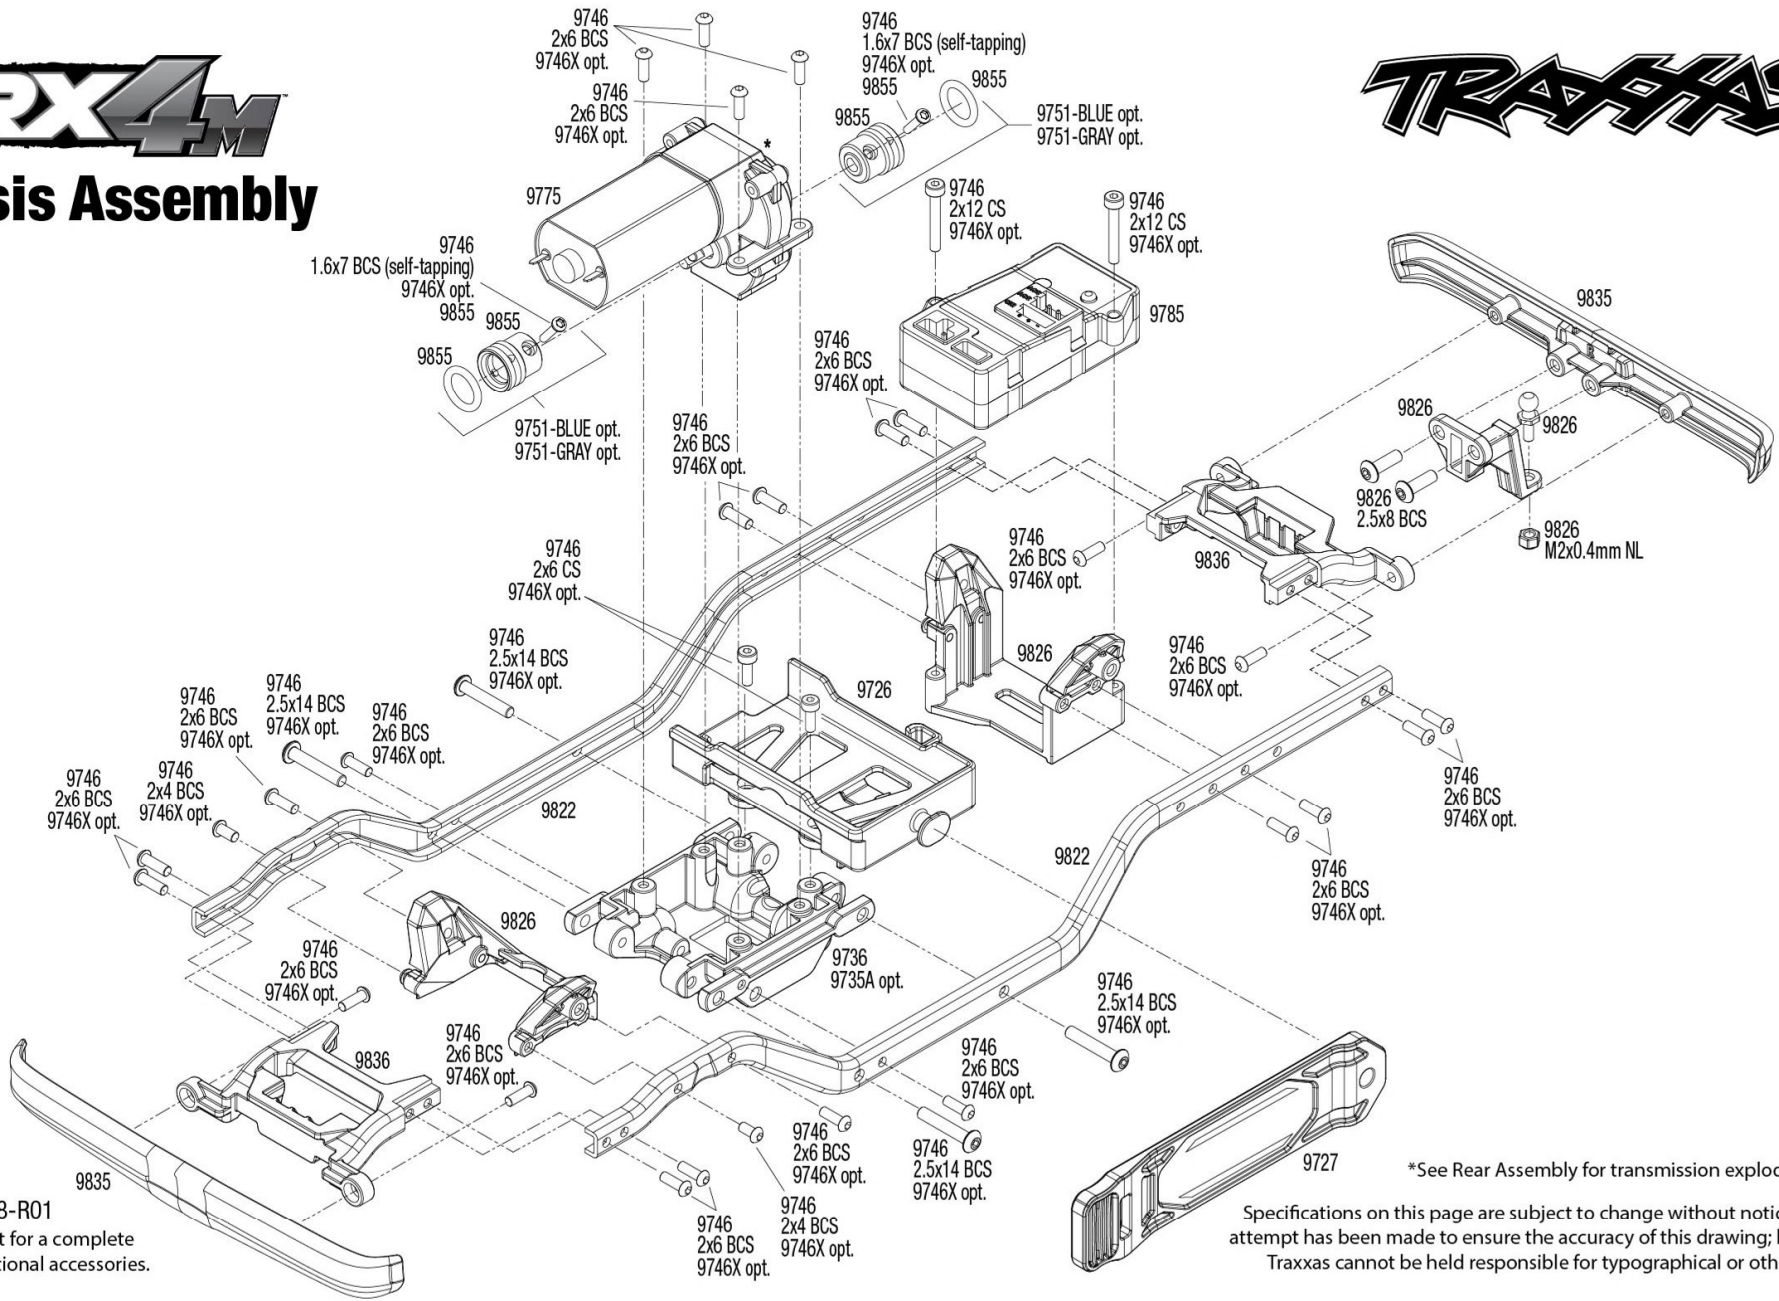

TRX4M

Rear Assembly

Body Assembly

REV 230718-R01

See Parts List for a complete listing of optional accessories.

Specifications on this page are subject to change without notice. Every attempt has been made to ensure the accuracy of this drawing; however, Traxxas cannot be held responsible for typographical or other errors.

Chassis Assembly

*See Rear Assembly for transmission exploded view.

Specifications on this page are subject to change without notice. Every attempt has been made to ensure the accuracy of this drawing; however, Traxxas cannot be held responsible for typographical or other errors.

REV 230718-R01
See Parts List for a complete listing of optional accessories.

TRAXXAS

TRX4M

Front Assembly

REV 230718-R01

See Parts List for a complete listing of optional accessories.

Specifications on this page are subject to change without notice. Every attempt has been made to ensure the accuracy of this drawing; however, Traxxas cannot be held responsible for typographical or other errors.