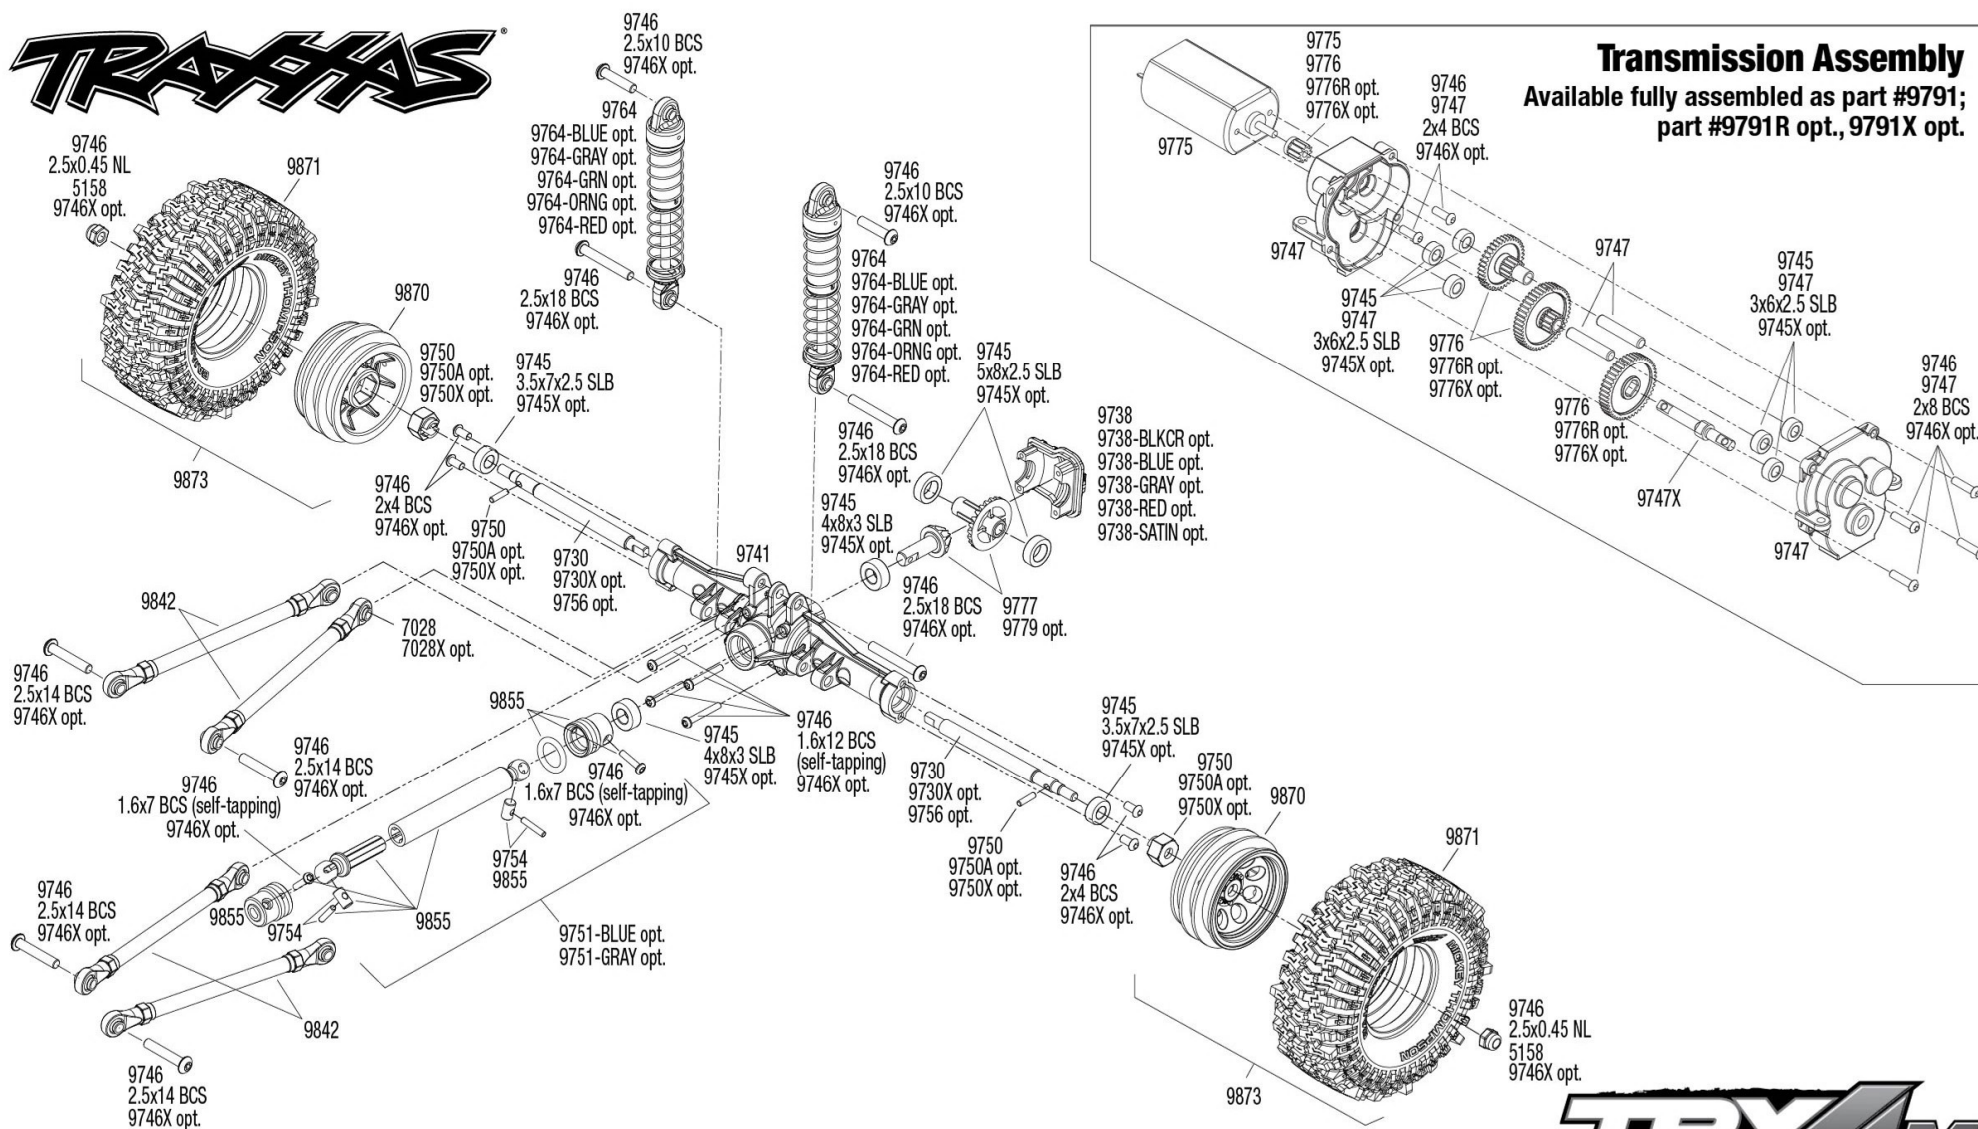

TRAXXAS

REV 230718-R01

See Parts List for a complete listing of optional accessories.

Specifications on this page are subject to change without notice. Every attempt has been made to ensure the accuracy of this drawing; however, Traxxas cannot be held responsible for typographical or other errors.

TRX4M

Rear Assembly

Body Assembly

REV 230718-R01

See Parts List for a complete listing of optional accessories.

Specifications on this page are subject to change without notice. Every attempt has been made to ensure the accuracy of this drawing; however, Traxxas cannot be held responsible for typographical or other errors.

Chassis Assembly

*See Rear Assembly for transmission exploded view.

Specifications on this page are subject to change without notice. Every attempt has been made to ensure the accuracy of this drawing; however, Traxxas cannot be held responsible for typographical or other errors.

REV 230718-R01
See Parts List for a complete listing of optional accessories.

TRAXXAS

TRX4M

Front Assembly

REV 230718-R01

See Parts List for a complete listing of optional accessories.

Specifications on this page are subject to change without notice. Every attempt has been made to ensure the accuracy of this drawing; however, Traxxas cannot be held responsible for typographical or other errors.