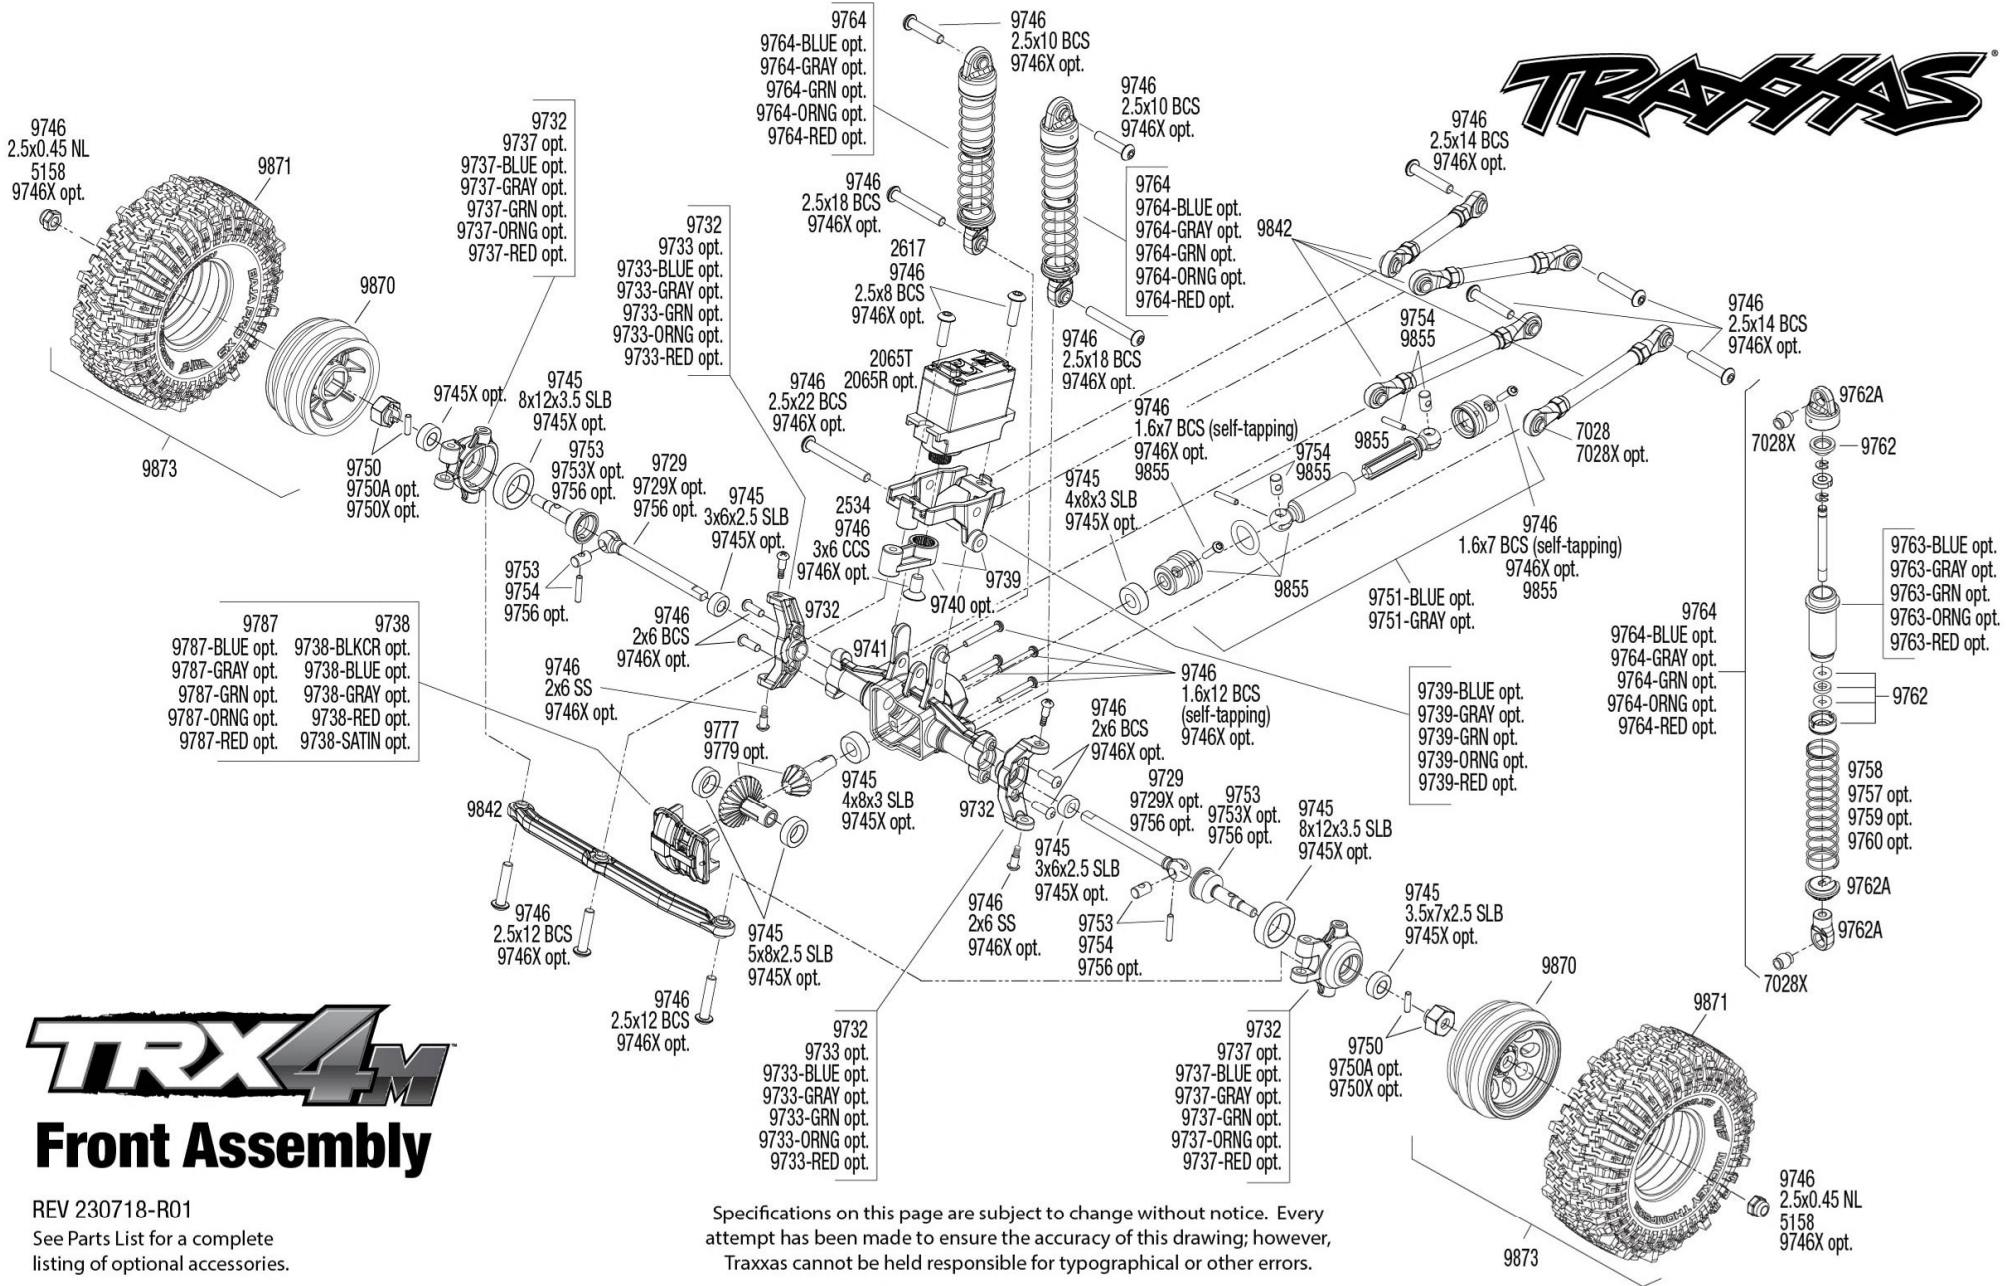

TRX4M

Rear Assembly

Body Assembly

REV 230718-R01

See Parts List for a complete listing of optional accessories.

Specifications on this page are subject to change without notice. Every attempt has been made to ensure the accuracy of this drawing; however, Traxxas cannot be held responsible for typographical or other errors.

Chassis Assembly

*See Rear Assembly for transmission exploded view.

Specifications on this page are subject to change without notice. Every attempt has been made to ensure the accuracy of this drawing; however, Traxxas cannot be held responsible for typographical or other errors.

REV 230718-R01
See Parts List for a complete listing of optional accessories.

TRAXXAS

TRX4M

Front Assembly

REV 230718-R01

See Parts List for a complete listing of optional accessories.

Specifications on this page are subject to change without notice. Every attempt has been made to ensure the accuracy of this drawing; however, Traxxas cannot be held responsible for typographical or other errors.